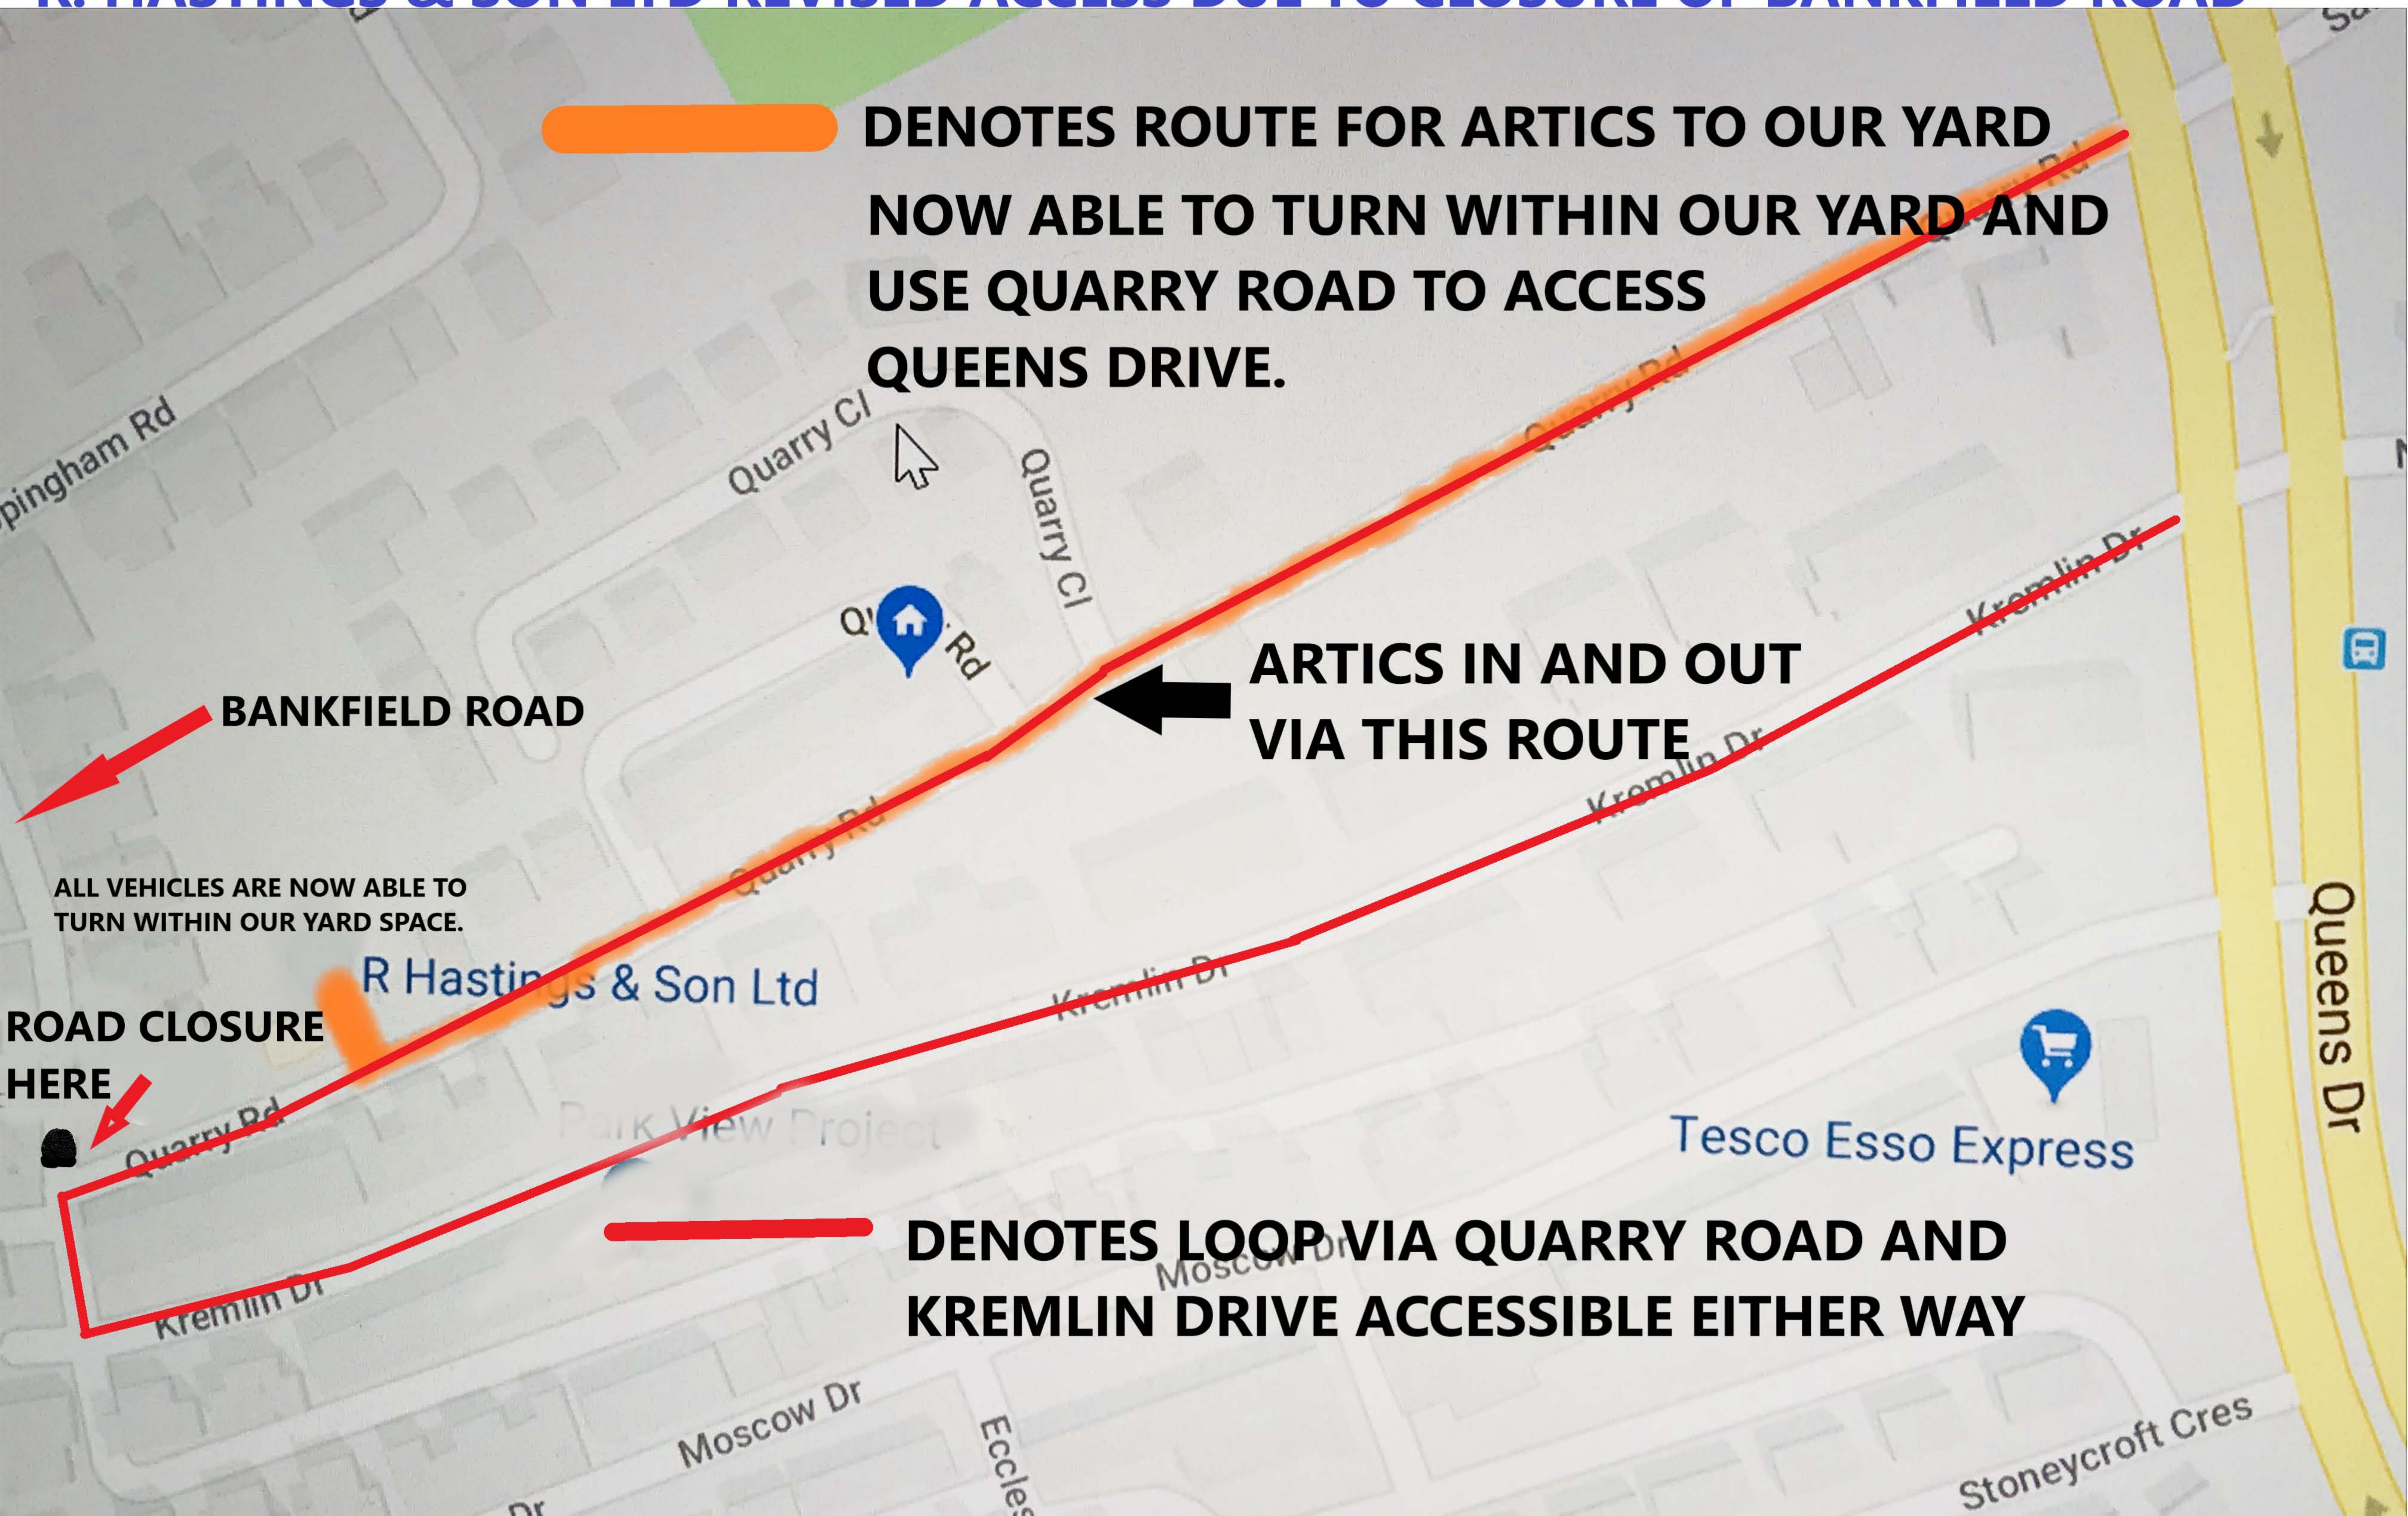

R. HASTINGS & SON LTD REVISED ACCESS DUE TO CLOSURE OF BANKFIELD ROAD

**DENOTES ROUTE FOR ARTICS TO OUR YARD
NOW ABLE TO TURN WITHIN OUR YARD AND
USE QUARRY ROAD TO ACCESS
QUEENS DRIVE.**

**ARTICS IN AND OUT
VIA THIS ROUTE**

**DENOTES LOOP VIA QUARRY ROAD AND
KREMLIN DRIVE ACCESSIBLE EITHER WAY**

BANKFIELD ROAD

ALL VEHICLES ARE NOW ABLE TO
TURN WITHIN OUR YARD SPACE.

R Hastings & Son Ltd

**ROAD CLOSURE
HERE**

Tesco Esso Express

Queens Dr