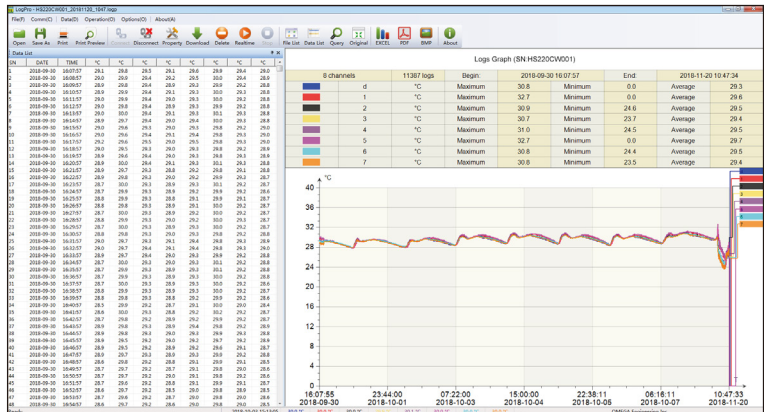

Applications

- ✔ Electronics
- ✔ Textile industry
- ✔ Working and Living Areas
- ✔ Food Processing
- ✔ Incubator and scientific research

S220-T8 thermocouple temperature data logger is a kind of high precision instrument, developed and manufactured by HUATCO company, which have passed all strict calibrations and professional testing via high precision instrument. Support 8 types thermocouples (K、J、E、T、R、S、N、B), including thermocouple temperature compensation function and can measure temperature from -200 to 1800 °C .

Specifications

- Temperature Range:** -200 to 1800 °C (-328 to 3272 °F)
- Temperature Accuracy:** S220-T8: 0.8±2%°C
- Record Volume:** 86,000
- Resolution:** Temperature: 0.1°C
- Power Supply:** (9V) alkaline battery; DC adapter (9V)
- Typical Battery Life:** 3 months
(collect one data each minute, record one data 5 minutes)
- Frequently:** 2 secs to 24hours
- Sampling Interval:** 1 secs to 240 secs
- Display:** LCD display
- LCD Size:** 68 L x 35 W mm (2.7 x 1.38")
- Dimensions:** 162 L x 95 W x 35 Dia mm
- Weight:** 290 g (10.2 oz)

Included Accessories

- ✓ Bracket
- ✓ Battery
- ✓ Mini CD including User Manual, PC Software, and Software Guidance

Logpro Recorder Analysis Software

Logpro software is comprehensive temperature and humidity recorder data analysis software designed to log attribute settings, download logger data efficiently, graphically analyze data, and export the data to Excel/PDF/BMP, and other formats. The software interface is easy to use and efficient for ultimate data analysis.