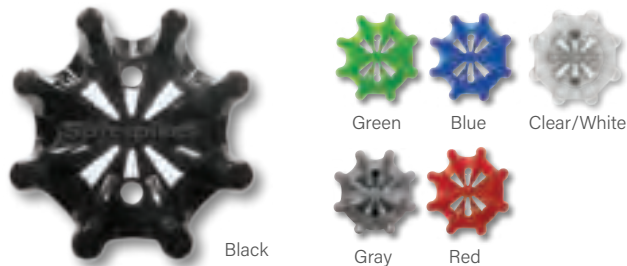

Fast Twist 3.0
1372 / Green
1372BK / Black
1372W / White
 Bowl Count: 400
\$256.25

Tour Flex Pro

1502 / Under Armour S3
1503 / Nike
\$11.28 per bag

Softspikes Pulsar

Features eight flexible legs for exceptional comfort. Green-friendly pads on the legs assist in grip and traction.