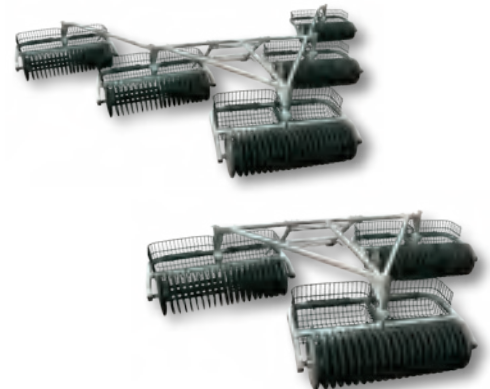

U.S. and foreign patents pending.

5390 / Magnum Harvester Ball Picker 3-Gang Unit
\$5,450.00

5391 / Magnum Harvester Ball Picker 5-Gang Unit
\$8,500.00

FOR GOLF SHOPS IN THE EASTERN U.S.

Golf Max 973-279-9333 // golfmaxusa.com