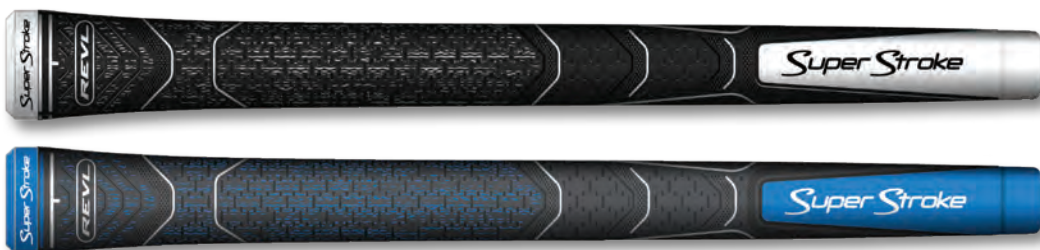

Crossline 2.0 Cord

An evolution of the iconic Lamkin Crossline Cord, preserves the classic look and feel, while featuring Ace All-Rubber Material blended with cord for a tacky, textured surface that ensures a firm, confident grip in all weather conditions. This grip incorporates a modern taper with a larger lower hand profile to encourage even grip pressure.

NEW

Crossline 2.0 Cord

834	Standard Black
835	Midsize Black

	1-24	25-99	100+
All Crossline 2.0 Cord	\$6.79	\$6.64	\$6.49

REVL Element

Hybrid grip combines two rubber compounds. Top hand of the grip features Ace Material blended with cord ensuring a firm, confident grip. Bottom hand features high-performance Genesis Material offering a softer, more comfortable grip.