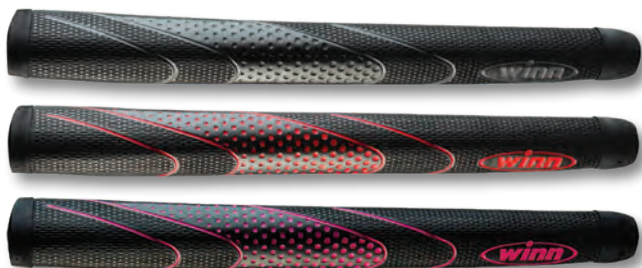

WINN GRIPS

Winn PISTOL Putter Grips

Standard Excel Medallist Putter Grips		1-6	7+	Winn Part #
547BK	Standard Black	$9.67	$9.37	M8-BK
547R	Standard Black/Red	$9.67	$9.37	M8-BRD
547PK	Standard Black/Pink	$9.67	$9.37	M8-BPK

Midsize Excel Putter Grips		1-6	7+	Winn Part #
548BK	Midsize Black	$11.35	$11.05	68-BK
548BU	Midsize Blue	$11.35	$11.05	68-BL
548R	Midsize Red	$11.35	$11.05	68-RD

Jumbo Excel Putter Grips		1-6	7+	Winn Part #
549BK	Jumbo Black	$14.63	$14.33	J8L-BK
549BU	Jumbo Blue	$14.63	$14.33	J8L-BL
549R	Jumbo Red	$14.63	$14.33	J8L-RD