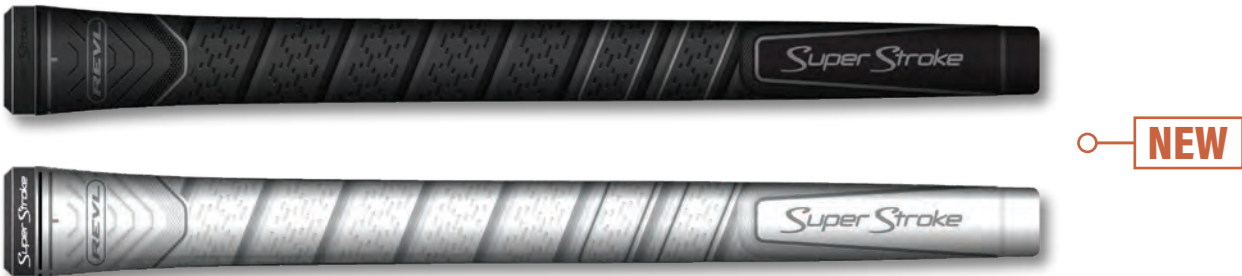

REVL Comfort Wrap

845BK	Undersize Black
845W	Undersize White
846BK	Standard Black
846W	Standard White
847BK	Midsize Black
847W	Midsize White
848BK	Jumbo Black
848W	Jumbo White

	1-24	25-99	100+
All REVL Comfort Wrap	$6.14	$5.99	$5.84