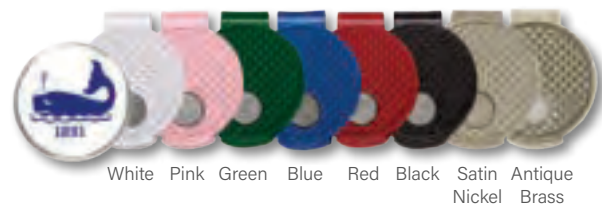

White Pink Green Blue Red Black Satin Antique Nickel Brass

		50+	100+
243	Traditional Slide-on Hat Clip	$4.65	$4.25

Removable ball marker with full color imprint