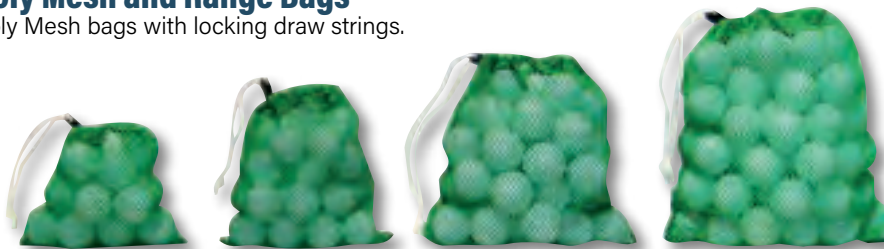

Plastic Ball Buckets

Rust-proof high impact plastic utility ball buckets. Made in the U.S.A.
Yellow and black buckets available, special order fee $25.00/order.

  5 1/4" 1625 Ball Bucket Capacity 25 Balls $5.45	 6" 1640 Ball Bucket Capacity 40 - 45 Balls $5.80	 9" 1670 Ball Bucket Capacity 70 - 75 Balls $6.75	 10" 1600 Ball Bucket Capacity 100 - 110 Balls $8.30	 8 1/2" 1615 Ball Bucket Capacity 150 - 200 Balls $16.65	 11 1/2" 1599 Ball Bucket Capacity 300 - 350 Balls $22.65

Poly Mesh and Range Bags

Poly Mesh bags with locking draw strings.

5025 Ball Bag Capacity 25 Balls $3.40	5040 Ball Bag Capacity 40 Balls $3.65	5055 Ball Bag Capacity 55 Balls $3.99	5100 Ball Bag Capacity 100 Balls $4.32

Stock Color:
(Any quantity)

Special order available in:
(2 dz. min. for special order)

Stackable Range Bags

STOCK Green		Price
5101	Warm Up 25-30 ball capacity	$4.75
5102	Small 40-45 ball capacity	$4.99
5103	Medium 60-65 ball capacity	$5.45
5104	Large 85-95 ball capacity	$5.99

CUSTOM Imprinted		Price
5105	6-99 bags	$5.37
	100+ bags	$3.96

Add imprint fee to any stackable ball bag.