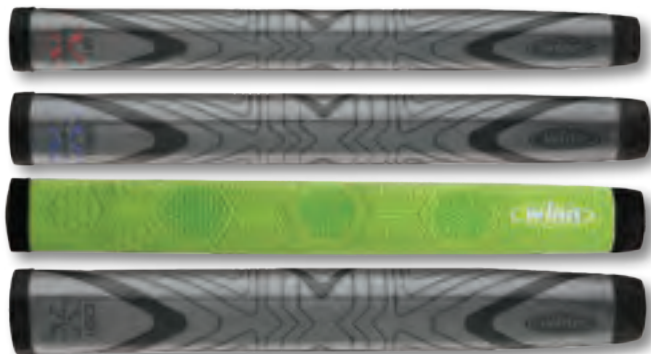

WINN GRIPS

Winn PISTOL Putter Grips

Standard Excel Medallist Putter Grips		1-6	7+	Winn Part #
547BK	Standard Black	$9.67	$9.37	M8-BK
547R	Standard Black/Red	$9.67	$9.37	M8-BRD
547PK	Standard Black/Pink	$9.67	$9.37	M8-BPK

Midsize Excel Putter Grips		1-6	7+	Winn Part #
548BK	Midsize Black	$11.35	$11.05	68-BK
548BU	Midsize Blue	$11.35	$11.05	68-BL
548R	Midsize Red	$11.35	$11.05	68-RD

Jumbo Excel Putter Grips		1-6	7+	Winn Part #
549BK	Jumbo Black	$14.63	$14.33	J8L-BK
549BU	Jumbo Blue	$14.63	$14.33	J8L-BL
549R	Jumbo Red	$14.63	$14.33	J8L-RD

Excel Standard Size Pistol Putter Grips

		1-6	7+	Winn Part #
580BK	Excel Pistol Tour Black	$9.27	$8.97	TPM-BK
580BU	Excel Pistol Tour Blue	$9.27	$8.97	TPM-BL
580R	Excel Pistol Tour Red	$9.27	$8.97	TPM-RD

DriTac Putter Grips

		1-6	7+	Winn Part #
570DG	DriTac Medallist Standard Dark Gray	$9.27	$8.97	M8DT-DG
571DG	DriTac Midsize Dark Gray	$9.54	$9.24	68DT-DG
572DG	DriTac Jumbo Lite Dark Gray	$12.96	$12.66	J8LDT-DG

Winn Pro X

Putter grips, in three sizes, feature an extended non-tapered profile to eliminate wrist movement during the stroke. Comfortable, tacky Excel polymer and a staggered tread pattern for ultimate feel.

NEW

DG = Dark Gray LG = Lime Green		1-6	7+	Winn Part #
531DG	Midsize 1.18"	$15.50	$15.20	WPX18-DG
532DG	Oversize 1.32"	$16.51	$16.21	WPX32-DG
532LG	Oversize 1.32"	$16.51	$16.21	WPX32-LM
533DG	Giant 1.60"	$18.38	$18.08	WPX60-DG

Black		1-6	7+	Winn Part #
531BK	Midsize 1.18"	$15.50	$15.20	WPX18-BK
532BK	Oversize 1.32"	$16.51	$16.21	WPX32-BK
533BK	Giant 1.60"	$18.38	$18.08	WPX60-BK