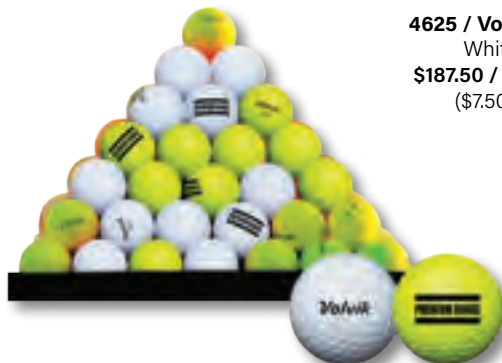

4625 / Volvik Range Balls
White or Yellow
$187.50 / Box of 25 Dozen
($7.50 Per Dozen)