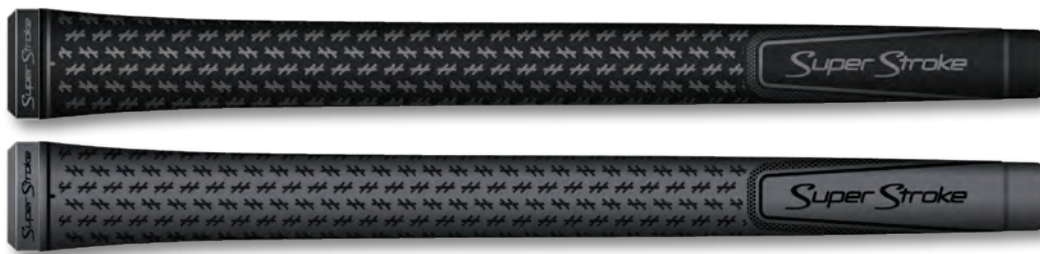

	1-6	7+
All Reverse Taper Grips	\$21.88	\$21.58

Pro Only Cord Putter Grips

	1-6	7+
Pro Only CORD Putter Grips	\$18.99	\$18.81

Cord 603

72cc
Red Star 72cc
Top: Arched Paddle
Bottom: Traditional Pistol Shape

680

Cord 604

88cc
Green Star 88cc
Top: Slightly Arched Paddle
Bottom: Oval Shape

681

Cord 605

81cc
Blue Star 81cc
Top: Wide Flat Paddle
Bottom: Triangular Angled Shape

682

FOR GOLF SHOPS IN THE EASTERN U.S.

Golf Max 973-279-9333 // golfmaxusa.com

SUPERSTROKE GRIPS

Crossline 2.0

An evolution of the iconic Lamkin Crossline, the Crossline 2.0 preserves the tour-proven performance and look of the original, while enhancing it with Genesis all-rubber material. This grip also uses a modern taper with a larger lower hand profile to encourage even grip pressure.

Crossline 2.0 Cord

An evolution of the iconic Lamkin Crossline Cord, preserves the classic look and feel, while featuring Ace All-Rubber Material blended with cord for a tacky, textured surface that ensures a firm, confident grip in all weather conditions. This grip incorporates a modern taper with a larger lower hand profile to encourage even grip pressure.