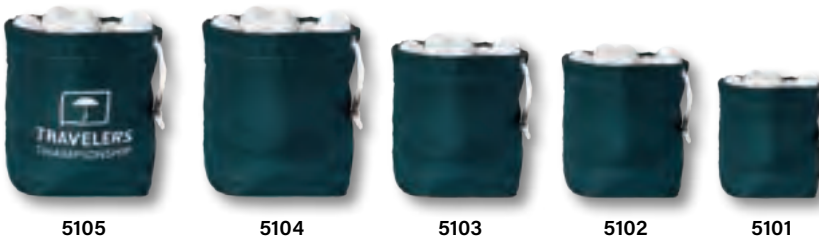

CUSTOM Imprinted		Price
5105	6-99 bags	\$5.37
	100+ bags	\$3.96

Add imprint fee to any stackable ball bag.

5105 5104 5103 5102 5101

Imprinted Bag Colors:

Range Ball Crates

Brown Green Black

5202 / Deluxe Range Ball Crate