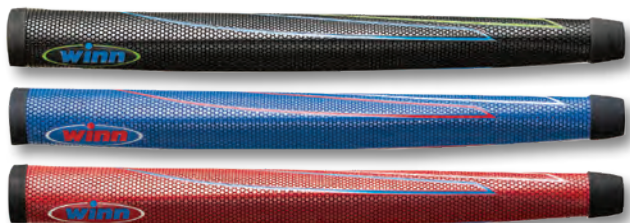

Excel Standard Size Pistol Putter Grips

		1-6	7+	Winn Part #
580BK	Excel Pistol Tour Black	$9.27	$8.97	TPM-BK
580BU	Excel Pistol Tour Blue	$9.27	$8.97	TPM-BL
580R	Excel Pistol Tour Red	$9.27	$8.97	TPM-RD

DriTac Putter Grips

		1-6	7+	Winn Part #
570DG	DriTac Medallist Standard Dark Gray	$9.27	$8.97	M8DT-DG
571DG	DriTac Midsize Dark Gray	$9.54	$9.24	68DT-DG
572DG	DriTac Jumbo Lite Dark Gray	$12.96	$12.66	J8LDT-DG

Winn Pro X

Putter grips, in three sizes, feature an extended non-tapered profile to eliminate wrist movement during the stroke. Comfortable, tacky Excel polymer and a staggered tread pattern for ultimate feel.