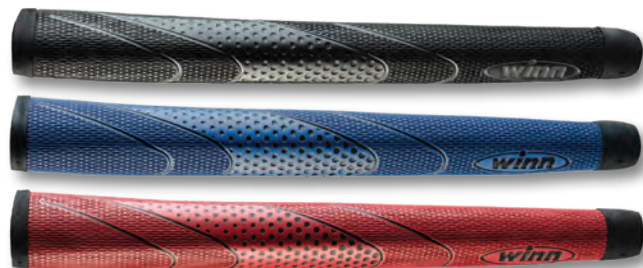

WINN GRIPS

Winn PISTOL Putter Grips

Standard Excel Medallist Putter Grips		1-6	7+	Winn Part #
547BK	Standard Black	$9.67	$9.37	M8-BK
547R	Standard Black/Red	$9.67	$9.37	M8-BRD
547PK	Standard Black/Pink	$9.67	$9.37	M8-BPK

Midsize Excel Putter Grips		1-6	7+	Winn Part #
548BK	Midsize Black	$11.35	$11.05	68-BK
548BU	Midsize Blue	$11.35	$11.05	68-BL
548R	Midsize Red	$11.35	$11.05	68-RD

Jumbo Excel Putter Grips		1-6	7+	Winn Part #
549BK	Jumbo Black	$14.63	$14.33	J8L-BK
549BU	Jumbo Blue	$14.63	$14.33	J8L-BL
549R	Jumbo Red	$14.63	$14.33	J8L-RD