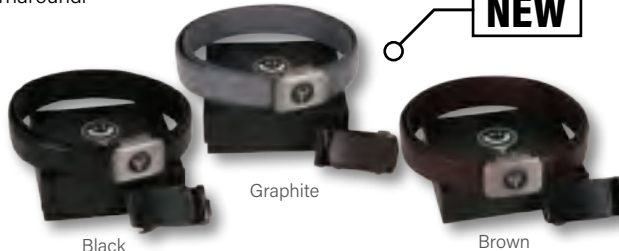

3407 / Freshie Hat
• Water-resistant, sweat line proof.
• Black, White, Navy, and Royal
$20.00

NEW

3405 / Ratchet Leather Belt with Carbon Fiber Buckle
• Includes ball marker buckle. Ratchet makes sizing easy.
• Large size, can be cut down to size you prefer.
Black, Brown, and Graphite
$20.00