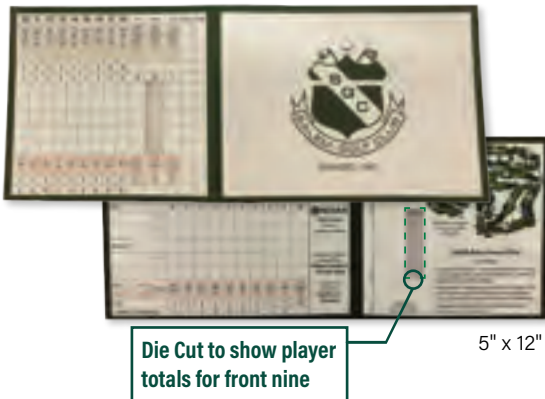

House Paper: 80# C2S - Slight Sheen Coated Paper for vibrant photos and colors, excellent writeability, stiff feel.

Item#	Description	5,000	10,000	20,000	40,000	60,000
3990	Center Fold 4" x 6"		$676.00	$930.80	$1,386.60	$1,906.66
3991	Center Fold 6" x 8"	$737.70	$924.90	$1,317.34	$2,357.34	$3,466.66
3992	Off Center Fold 4.5" x 12"	$737.70	$924.90	$1,317.34	$2,357.34	$3,466.66
3993	Off Center Fold 6" x 12"	$894.40	$1,085.76	$1,664.00	$3,189.34	$4,576.00
3995	Rounded Corners	$57.15	$114.26	$171.52	$285.60	$399.75
PS	Pencil Slit & Perforations	FREE				

Other Sizes: Yes, we do custom paper sizing. Pricing is typically the same as listed above for the dimensions most similar to your scorecard.

Other Paper Types: Matte Smooth, Matte Felt, Linen, and C1S all available, please call for quote.

Artwork: Art Setup Free. Art Creation $75.

Small Run: Digital Printing Available, Call for Quote.

DC - Die cut and foil available, call for quote.

3993