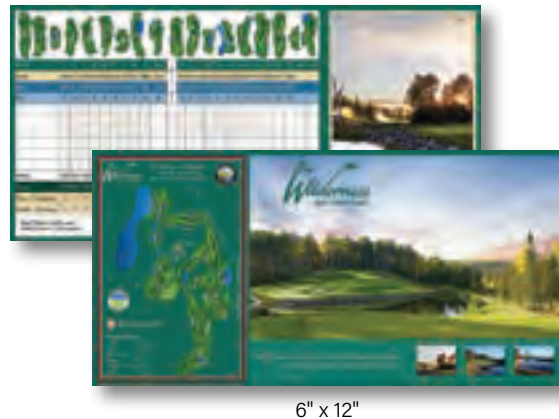

Artwork: Art Setup Free. Art Creation \$75.

Small Run: Digital Printing Available, Call for Quote.

DC - Die cut and foil available, call for quote.

3993

3991 & 3995

3993

3992

Custom Imprinted Wood Pencils