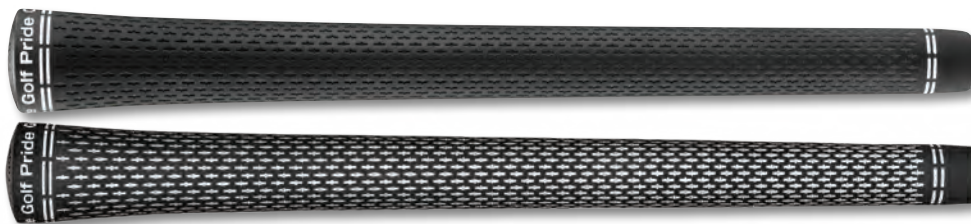

Tour Velvet Plus 4

The most popular grip in golf combines with Plus4 technology, a Tour preferred reduced taper. The equivalent of four extra wraps of build-up tape in the lower hand, encourages lighter grip pressure, reduced tension, and increased power.

Tour Velvet Plus 4	Core Size & Type
612 Tour Velvet Plus4 Standard	
613 Tour Velvet Plus4 Midsize	
	1-24 25-99 100+
Tour Velvet Plus 4	\$5.99 \$5.85 \$5.71

Tour Velvet 360

The Tour 360 is designed for adjustable clubs. It features the popular look and feel of the Tour Velvet non-slip surface pattern in a 360-degree design. This grip features double-dash rings on both ends that allow for a consistent appearance regardless of the shaft orientation or adjustments.

The most widely used cord grip on Tour, features Brushed Cotton Cord Technology, a tight-weave cotton twill fiber that creates a comfortable cord grip.

Tour Velvet Cord	Core Size & Type
624 Full Cord Standard	
622 Full Cord Midsize	
	1-24 25-99 100+
Tour Velvet Cord	\$10.90 \$10.75 \$10.61