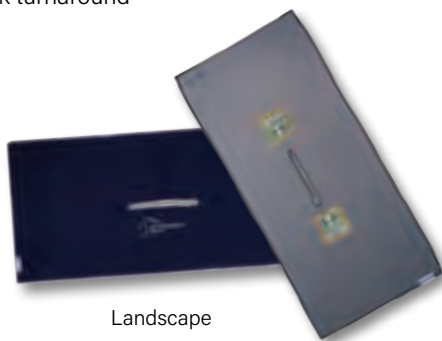

Söffle Players Towel Custom

The Soft Waffle Towel | 2-4 week turnaround

Landscape

Portrait (Default)