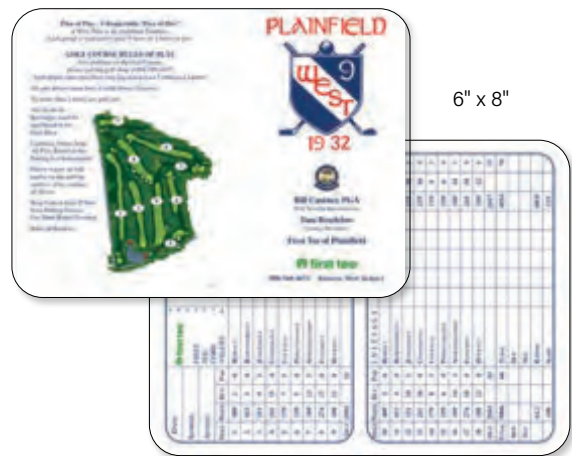

Artwork: Art Setup Free. Art Creation \$75.

Small Run: Digital Printing Available, Call for Quote.

DC - Die cut and foil available, call for quote.

3993

3991 & 3995

3993

3992

Custom Imprinted Wood Pencils