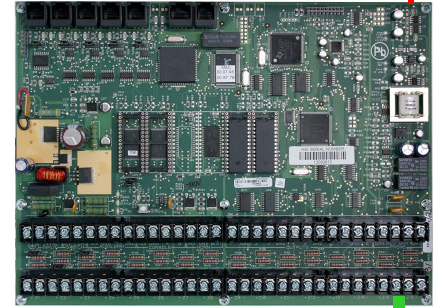

Leviton HiFi2 95A00-2

Parallel Relay connection point

RS-232 Schematic

Control 4 controller HC-

Leviton HiFi
95A00-2

Leviton Z wave Module
VRCOP-1

Leviton UPB Module
36A00-1

Leviton Email board
20A30-1

Leviton Omni Pro II
20A00-8

Surveillance schematic

Front Porch

Back Porch

Relay output from Omni for Garage Preset Trigger .Out from Omni Relay 2 to Onix Alarm input 1

Leviton Omni Pro II

3 lines from Alarm out to Omni zones, Green Cat5e
 Alarm 1= Front Porch alert Blue Pair Zn. 30
 Alarm 2= Pool warning alert Orange Pair Zn. 45
 Alarm 3= Back Patio alert Green Pair Zn.46