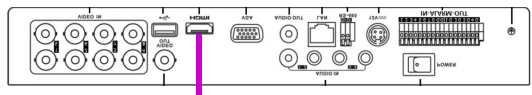

Leviton Omni Pro II
20A00-8

Surveillance schematic

Front Porch

Back Porch

Relay output from Omni for Garage Preset Trigger .Out from Omni Relay 2 to Onix Alarm input 1

Leviton Omni Pro II

3 lines from Alarm out to Omni zones, Green Cat5e
 Alarm 1= Front Porch alert Blue Pair Zn. 30
 Alarm 2= Pool warning alert Orange Pair Zn. 45
 Alarm 3= Back Patio alert Green Pair Zn.46

AvPro HDMI Matrix
AC-MX88-AUHD

RG 6 Coax Cables = 
 2 Cond 24 Ga alarm cables = 
 HDMI Cable = 
 Green Cat5e = 

Onix DVR TVI508

HDMI Schematic

HDMI IN = █
HDMI OUT = █

Onkyo TX-NR636

Back Porch TV

Onix DVR TVI508