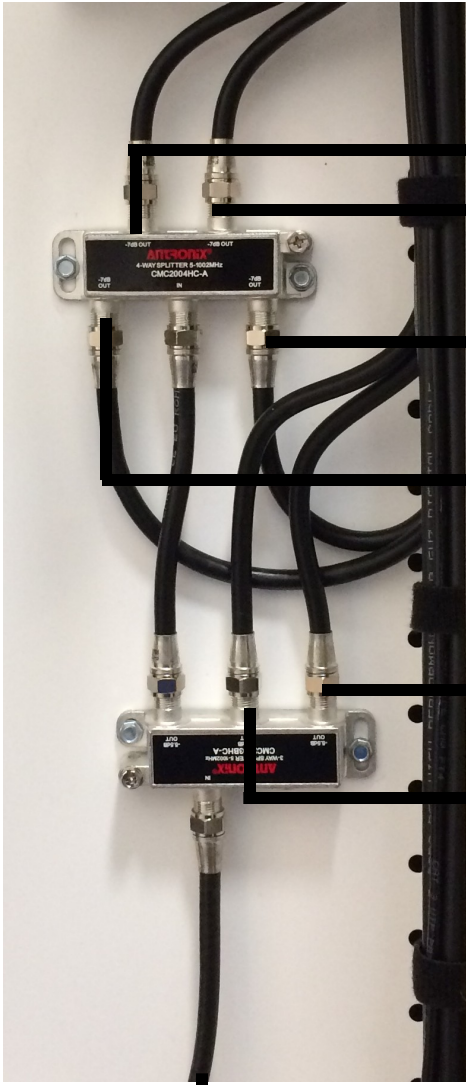

Left Onq Panel

CATV Distribution Schematic

Cisco CATV Phone Modem DPQ3212

Airris Modem SB6190

Cisco CATV Cox Box 4

Cisco CATV Cox Box 3

Cisco CATV Cox Box 2

Cisco CATV DVR 8642HDC

Demarcation Surge protector

Broadcast Antenna Distribution Schematic

Onkyo TX-NR636

Audio Distribution Schematic

Onkyo TX-NR636

Cisco CATV DVR 8642HDC

Outdoor Fireplace TV

Living TV

Annunciation Schematic

RCA Cables = 

2 Conductor Alarm Cables = 

Control 4 controller HC-

Leviton Omni Voice Module
10A11-1

Radio Design Labs mixer EZ-MX4L

Omni Pro II 20A00-8
Omni Relay 2 out to C4
HC-250 contact in, for
Voice on off tracking.