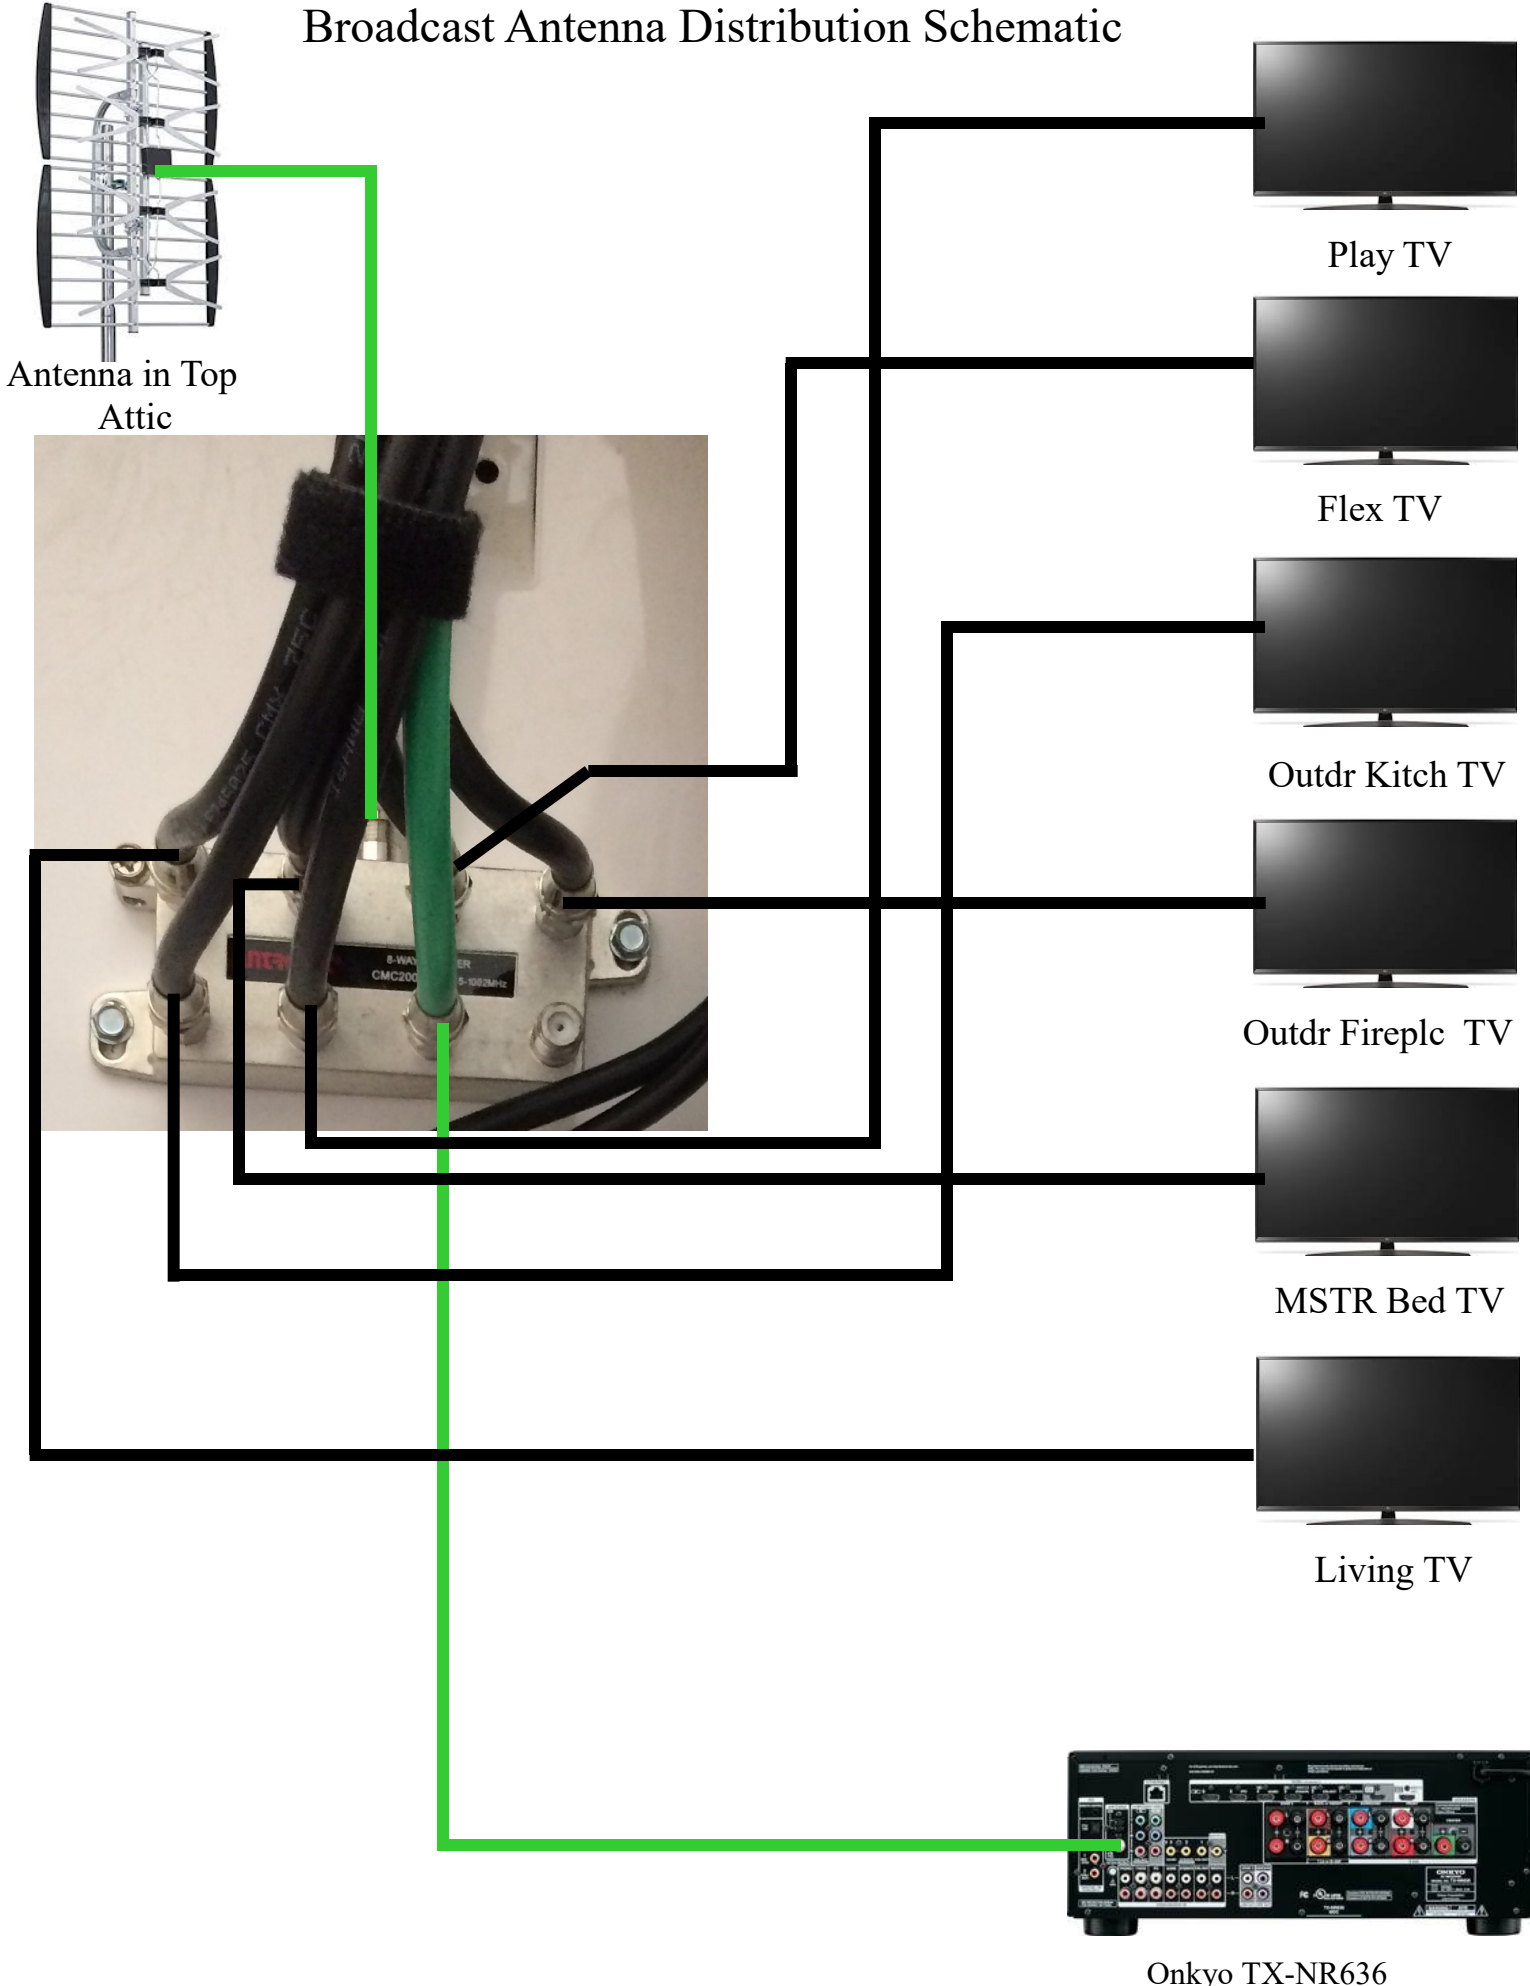

Left Onq Panel

CATV Distribution Schematic

Cisco CATV Phone Modem DPQ3212

Airris Modem SB6190

Cisco CATV Cox Box 4

Cisco CATV Cox Box 3

Cisco CATV Cox Box 2

Cisco CATV DVR 8642HDC

Demarcation Surge protector

Broadcast Antenna Distribution Schematic

Onkyo TX-NR636

Audio Distribution Schematic

Onkyo TX-NR636

Cisco CATV DVR 8642HDC

Outdoor Fireplace TV

Living TV

Leviton HiFi2 95A00-2

- Dining room Speakers
- Back Porch Speakers
- MSTR Bath Speakers
- Kitchen Speakers
- MSTR Closet Speakers
- Lounge Speakers
- Extras Speakers
- Rocks Speakers

RCA Cables = 
 Toslink Fiber Optic cables = 
 Speaker Cables 

Annunciation Schematic

RCA Cables = 

2 Conductor Alarm Cables = 

Control 4 controller HC-

Leviton Omni Voice Module
10A11-1

Radio Design Labs mixer EZ-MX4L

Omni Pro II 20A00-8
Omni Relay 2 out to C4
HC-250 contact in, for
Voice on off tracking.