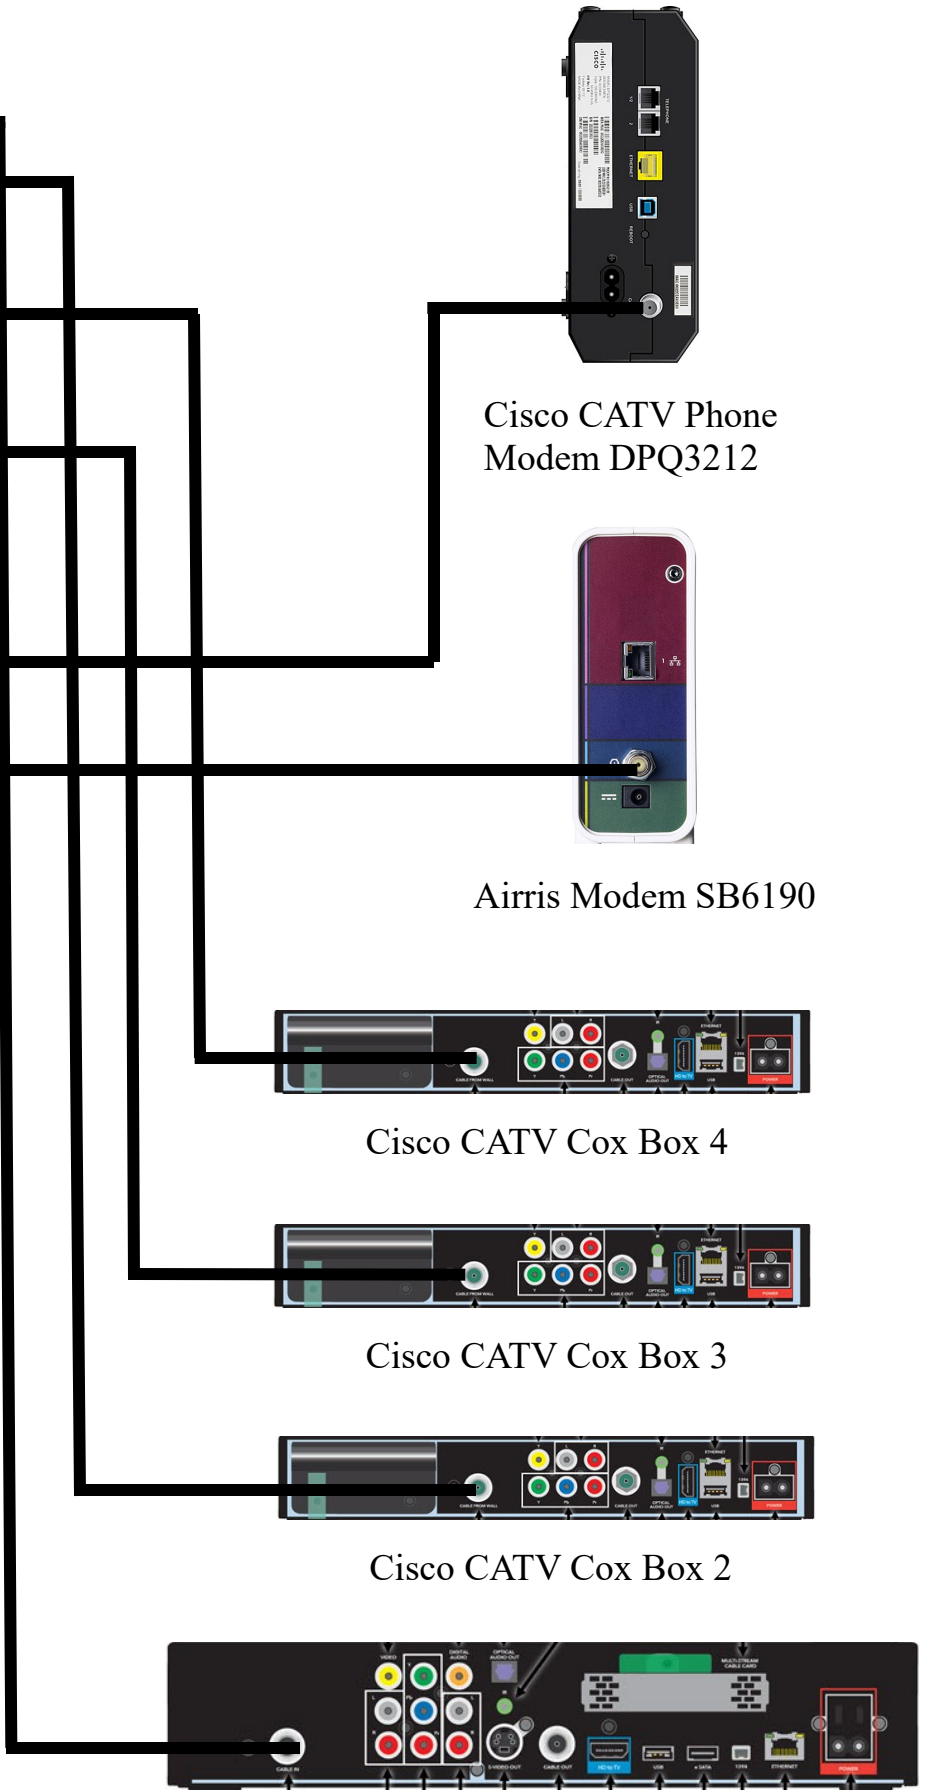

Left Onq Panel

CATV Distribution Schematic

Cisco CATV Phone Modem DPQ3212

Airris Modem SB6190

Cisco CATV Cox Box 4

Cisco CATV Cox Box 3

Cisco CATV Cox Box 2

Cisco CATV DVR 8642HDC

Demarcation Surge protector

Broadcast Antenna Distribution Schematic

Onkyo TX-NR636

Audio Distribution Schematic

Onkyo TX-NR636

Cisco CATV DVR 8642HDC

Outdoor Fireplace TV

Living TV

Annunciation Schematic

RCA Cables = 

2 Conductor Alarm Cables = 

Control 4 controller HC-

Leviton Omni Voice Module
10A11-1

Radio Design Labs mixer EZ-MX4L

Omni Pro II 20A00-8
Omni Relay 2 out to C4
HC-250 contact in, for
Voice on off tracking.

Leviton Omni Pro II
20A00-8

Surveillance schematic

Front Porch

Back Porch

Relay output from Omni for Garage Preset Trigger .Out from Omni Relay 2 to Onix Alarm input 1

Leviton Omni Pro II

3 lines from Alarm out to Omni zones, Green Cat5e
 Alarm 1= Front Porch alert Blue Pair Zn. 30
 Alarm 2= Pool warning alert Orange Pair Zn. 45
 Alarm 3= Back Patio alert Green Pair Zn.46