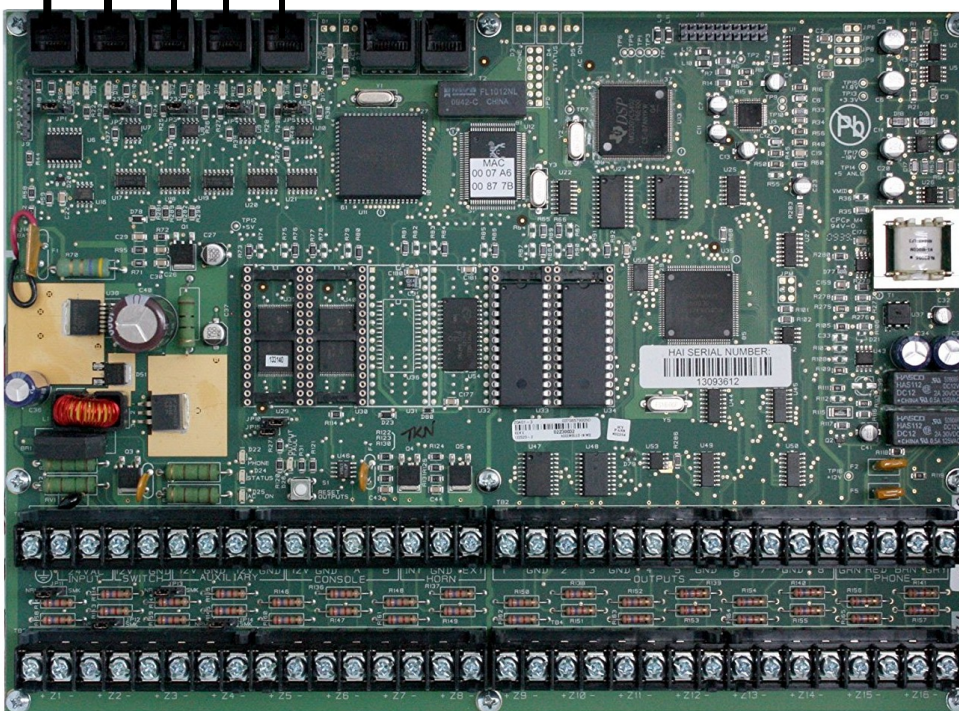

Leviton HiFi2 95A00-2

Parallel Relay connection point

RS-232 Schematic

Control 4 controller HC-

Leviton HiFi
95A00-2

Leviton Z wave Module
VRCOP-1

Leviton UPB Module
36A00-1

Leviton Email board
20A30-1

Leviton Omni Pro II
20A00-8

Surveillance schematic

Front Porch

Back Porch

Relay output from Omni for Garage Preset Trigger .Out from Omni Relay 2 to Onix Alarm input 1

Leviton Omni Pro II

3 lines from Alarm out to Omni zones, Green Cat5e
 Alarm 1= Front Porch alert Blue Pair Zn. 30
 Alarm 2= Pool warning alert Orange Pair Zn. 45
 Alarm 3= Back Patio alert Green Pair Zn.46