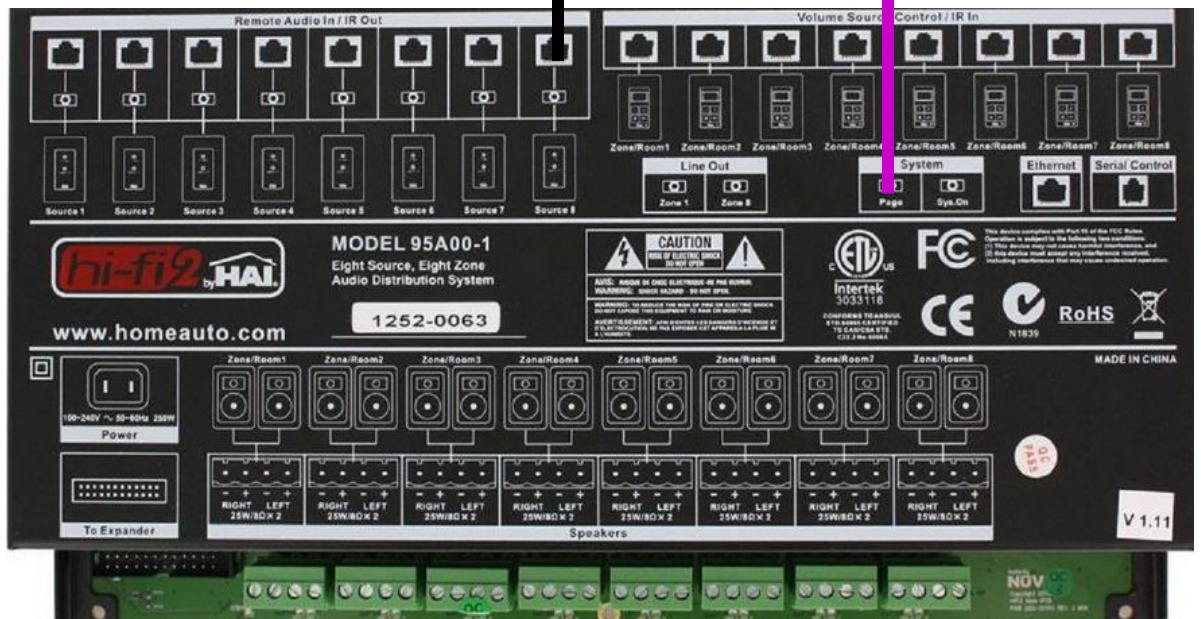

Annunciation Schematic

RCA Cables = 

2 Conductor Alarm Cables = 

Control 4 controller HC-

Leviton Omni Voice Module
10A11-1

Radio Design Labs mixer EZ-MX4L

Omni Pro II 20A00-8
Omni Relay 2 out to C4
HC-250 contact in, for
Voice on off tracking.

Leviton HiFi2 95A00-2

Parallel Relay connection point

RS-232 Schematic

Control 4 controller HC-

Leviton HiFi
95A00-2

Leviton Z wave Module
VRCOP-1

Leviton UPB Module
36A00-1

Leviton Email board
20A30-1

Leviton Omni Pro II
20A00-8

Surveillance schematic

Front Porch

Back Porch

Relay output from Omni for Garage Preset Trigger .Out from Omni Relay 2 to Onix Alarm input 1

Leviton Omni Pro II

3 lines from Alarm out to Omni zones, Green Cat5e
 Alarm 1= Front Porch alert Blue Pair Zn. 30
 Alarm 2= Pool warning alert Orange Pair Zn. 45
 Alarm 3= Back Patio alert Green Pair Zn.46