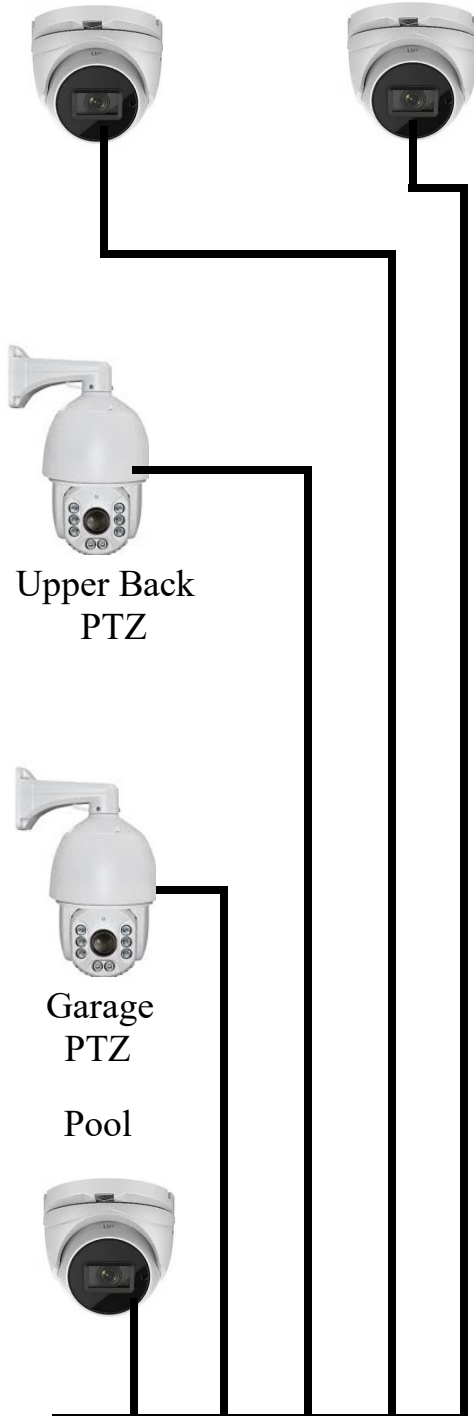

Left Onq Panel

CATV Distribution Schematic

Cisco CATV Phone Modem DPQ3212

Airris Modem SB6190

Cisco CATV Cox Box 4

Cisco CATV Cox Box 3

Cisco CATV Cox Box 2

Cisco CATV DVR 8642HDC

Annunciation Schematic

RCA Cables = 

2 Conductor Alarm Cables = 

Control 4 controller HC-

Leviton Omni Voice Module
10A11-1

Radio Design Labs mixer EZ-MX4L

Omni Pro II 20A00-8
Omni Relay 2 out to C4
HC-250 contact in, for
Voice on off tracking.

Leviton HiFi2 95A00-2

Parallel Relay connection point

RS-232 Schematic

Control 4 controller HC-

Leviton HiFi
95A00-2

Leviton Z wave Module
VRCOP-1

Leviton UPB Module
36A00-1

Leviton Email board
20A30-1

Leviton Omni Pro II
20A00-8

Surveillance schematic

Front Porch

Back Porch

Relay output from Omni for Garage Preset Trigger .Out from Omni Relay 2 to Onix Alarm input 1

Leviton Omni Pro II

3 lines from Alarm out to Omni zones, Green Cat5e
 Alarm 1= Front Porch alert Blue Pair Zn. 30
 Alarm 2= Pool warning alert Orange Pair Zn. 45
 Alarm 3= Back Patio alert Green Pair Zn.46