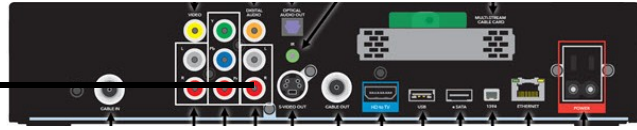

Demarcation Surge protector

Broadcast Antenna Distribution Schematic

Onkyo TX-NR636

Audio Distribution Schematic

Onkyo TX-NR636

Cisco CATV DVR 8642HDC

Outdoor Fireplace TV

Living TV

Leviton HiFi2 95A00-2

- Dining room Speakers
- Back Porch Speakers
- MSTR Bath Speakers
- Kitchen Speakers
- MSTR Closet Speakers
- Lounge Speakers
- Extras Speakers
- Rocks Speakers

RCA Cables = 
 Toslink Fiber Optic cables = 
 Speaker Cables 