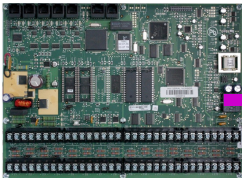

Annunciation Schematic

RCA Cables = 

2 Conductor Alarm Cables = 

Control 4 controller HC-

Leviton Omni Voice Module
10A11-1

Radio Design Labs mixer EZ-MX4L

Omni Pro II 20A00-8
Omni Relay 2 out to C4
HC-250 contact in, for
Voice on off tracking.

Leviton HiFi2 95A00-2

Parallel Relay connection point

RS-232 Schematic

Control 4 controller HC-

Leviton HiFi
95A00-2

Leviton Z wave Module
VRCOP-1

Leviton UPB Module
36A00-1

Leviton Email board
20A30-1