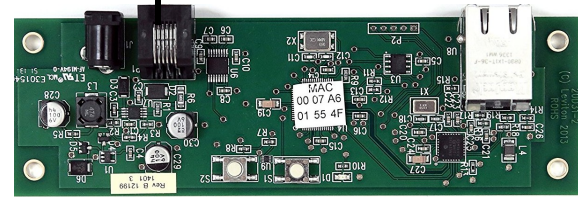

Annunciation Schematic

RCA Cables = 

2 Conductor Alarm Cables = 

Control 4 controller HC-

Leviton Omni Voice Module
10A11-1

Radio Design Labs mixer EZ-MX4L

Omni Pro II 20A00-8
Omni Relay 2 out to C4
HC-250 contact in, for
Voice on off tracking.

Leviton HiFi2 95A00-2

Parallel Relay connection point

RS-232 Schematic

Control 4 controller HC-

Leviton HiFi
95A00-2

Leviton Z wave Module
VRCOP-1

Leviton UPB Module
36A00-1

Leviton Email board
20A30-1

Leviton Omni Pro II
20A00-8

Surveillance schematic

Front Porch

Back Porch

Relay output from Omni for Garage Preset Trigger .Out from Omni Relay 2 to Onix Alarm input 1

Leviton Omni Pro II

3 lines from Alarm out to Omni zones, Green Cat5e
 Alarm 1= Front Porch alert Blue Pair Zn. 30
 Alarm 2= Pool warning alert Orange Pair Zn. 45
 Alarm 3= Back Patio alert Green Pair Zn.46