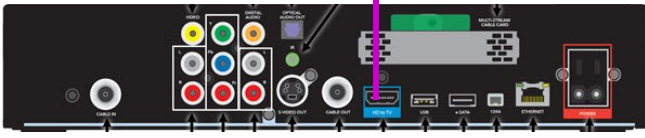

Outdoor Fireplace TV

Cisco CATV Cox Box 4

MSTR bed TV

Cisco CATV Cox Box 3

Living TV

Cisco CATV Cox Box 2

Cisco CATV DVR 8642HDC

AvPro HDMI Matrix AC-MX88-AUHD