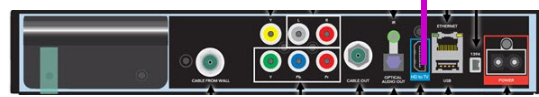

Outdoor Fireplace TV

Cisco CATV Cox Box 4

MSTR bed TV

Cisco CATV Cox Box 3

Living TV

Cisco CATV Cox Box 2

Cisco CATV DVR 8642HDC

AvPro HDMI Matrix AC-MX88-AUHD