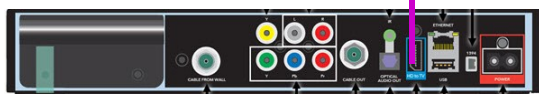

Cisco CATV Cox Box 4