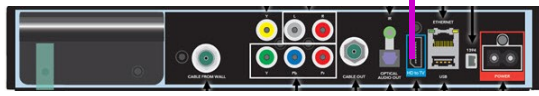

Leviton Omni Pro II
20A00-8

Surveillance schematic

Front Porch

Back Porch

Relay output from Omni for Garage Preset Trigger .Out from Omni Relay 2 to Onix Alarm input 1

Leviton Omni Pro II

3 lines from Alarm out to Omni zones, Green Cat5e
 Alarm 1= Front Porch alert Blue Pair Zn. 30
 Alarm 2= Pool warning alert Orange Pair Zn. 45
 Alarm 3= Back Patio alert Green Pair Zn.46

AvPro HDMI Matrix
AC-MX88-AUHD

RG 6 Coax Cables = 
 2 Cond 24 Ga alarm cables = 
 HDMI Cable = 
 Green Cat5e = 

Onix DVR TVI508

HDMI Schematic

HDMI IN = █
HDMI OUT = █

Onkyo TX-NR636

Back Porch TV

Onix DVR TVI508