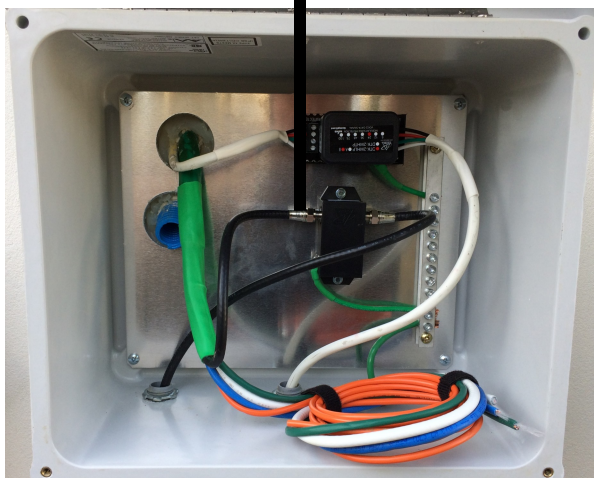

Left Onq Panel

CATV Distribution Schematic

Cisco CATV Phone Modem DPQ3212

Airris Modem SB6190

Cisco CATV Cox Box 4

Cisco CATV Cox Box 3

Cisco CATV Cox Box 2

Cisco CATV DVR 8642HDC

Annunciation Schematic

RCA Cables = 

2 Conductor Alarm Cables = 

Control 4 controller HC-

Leviton Omni Voice Module
10A11-1

Radio Design Labs mixer EZ-MX4L

Omni Pro II 20A00-8
Omni Relay 2 out to C4
HC-250 contact in, for
Voice on off tracking.