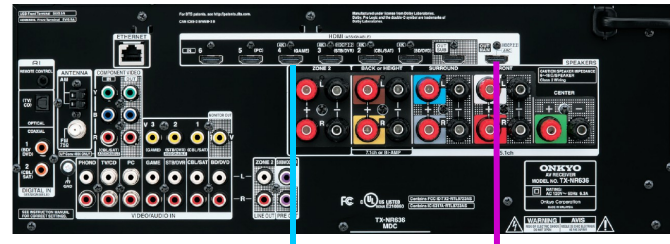

Leviton Omni Pro II
20A00-8

Surveillance schematic

Front Porch

Back Porch

Relay output from Omni for Garage Preset Trigger .Out from Omni Relay 2 to Onix Alarm input 1

Leviton Omni Pro II

3 lines from Alarm out to Omni zones, Green Cat5e
 Alarm 1= Front Porch alert Blue Pair Zn. 30
 Alarm 2= Pool warning alert Orange Pair Zn. 45
 Alarm 3= Back Patio alert Green Pair Zn.46

AvPro HDMI Matrix
AC-MX88-AUHD

RG 6 Coax Cables = 
 2 Cond 24 Ga alarm cables = 
 HDMI Cable = 
 Green Cat5e = 

Onix DVR TVI508

HDMI Schematic

HDMI IN = █
HDMI OUT = █

Onkyo TX-NR636

Back Porch TV

Onix DVR TVI508