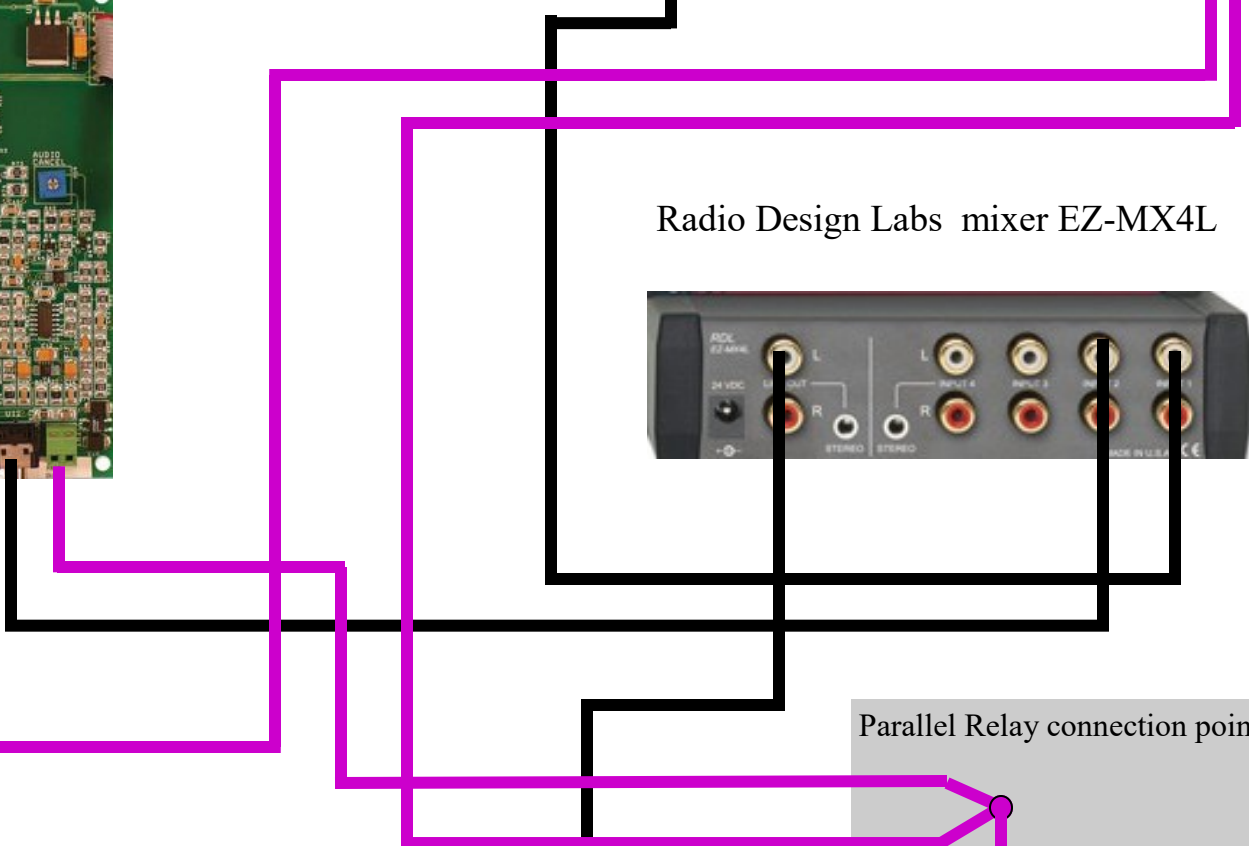

Annunciation Schematic

RCA Cables = 

2 Conductor Alarm Cables = 

Control 4 controller HC-

Leviton Omni Voice Module
10A11-1

Radio Design Labs mixer EZ-MX4L

Omni Pro II 20A00-8
Omni Relay 2 out to C4
HC-250 contact in, for
Voice on off tracking.

Leviton HiFi2 95A00-2

Parallel Relay connection point

RS-232 Schematic

Control 4 controller HC-

Leviton HiFi
95A00-2

Leviton Z wave Module
VRCOP-1

Leviton UPB Module
36A00-1

Leviton Email board
20A30-1

Leviton Omni Pro II
20A00-8

Surveillance schematic

Front Porch

Back Porch

Relay output from Omni for Garage Preset Trigger .Out from Omni Relay 2 to Onix Alarm input 1

Leviton Omni Pro II

3 lines from Alarm out to Omni zones, Green Cat5e
 Alarm 1= Front Porch alert Blue Pair Zn. 30
 Alarm 2= Pool warning alert Orange Pair Zn. 45
 Alarm 3= Back Patio alert Green Pair Zn.46