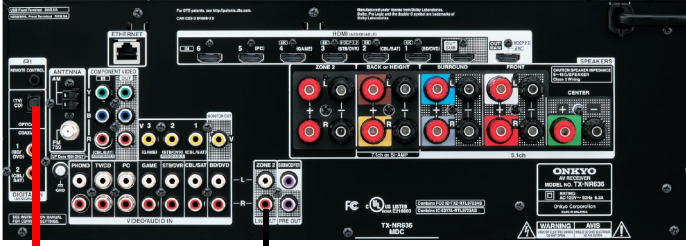

Demarcation Surge protector

Broadcast Antenna Distribution Schematic

Onkyo TX-NR636

Audio Distribution Schematic

Onkyo TX-NR636

Cisco CATV DVR 8642HDC

Outdoor Fireplace TV

Living TV

Annunciation Schematic

RCA Cables = 

2 Conductor Alarm Cables = 

Control 4 controller HC-

Leviton Omni Voice Module
10A11-1

Radio Design Labs mixer EZ-MX4L

Omni Pro II 20A00-8
Omni Relay 2 out to C4
HC-250 contact in, for
Voice on off tracking.

Leviton Omni Pro II
20A00-8

Surveillance schematic

Front Porch

Back Porch

Relay output from Omni for Garage Preset Trigger .Out from Omni Relay 2 to Onix Alarm input 1

Leviton Omni Pro II

3 lines from Alarm out to Omni zones, Green Cat5e
 Alarm 1= Front Porch alert Blue Pair Zn. 30
 Alarm 2= Pool warning alert Orange Pair Zn. 45
 Alarm 3= Back Patio alert Green Pair Zn.46