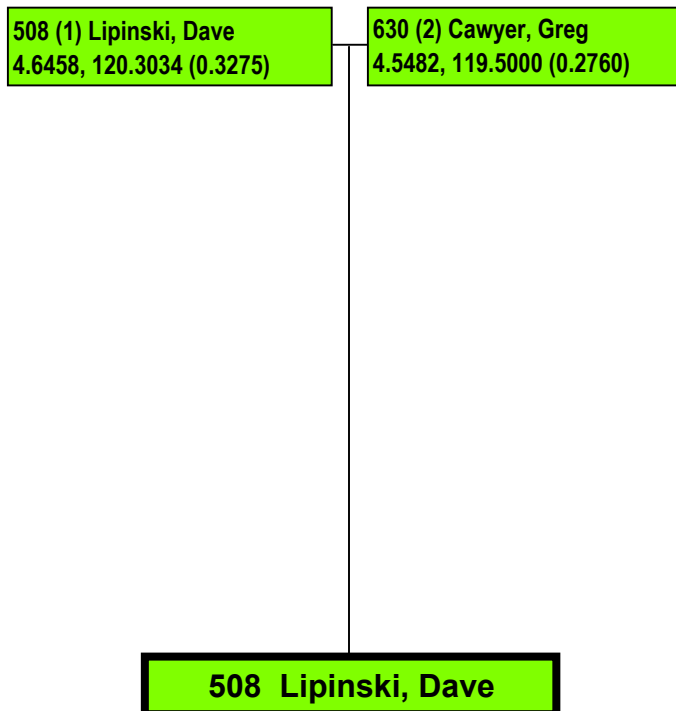

2021 MARBLE FALLS LAKEFEST

Precision Timing by www.DragTimeRacing.com

Class: PE - PRO ELIMINATOR
Racers in Class: 2   Rounds:1

Printed: TUESDAY 08/10/21 08:57:33