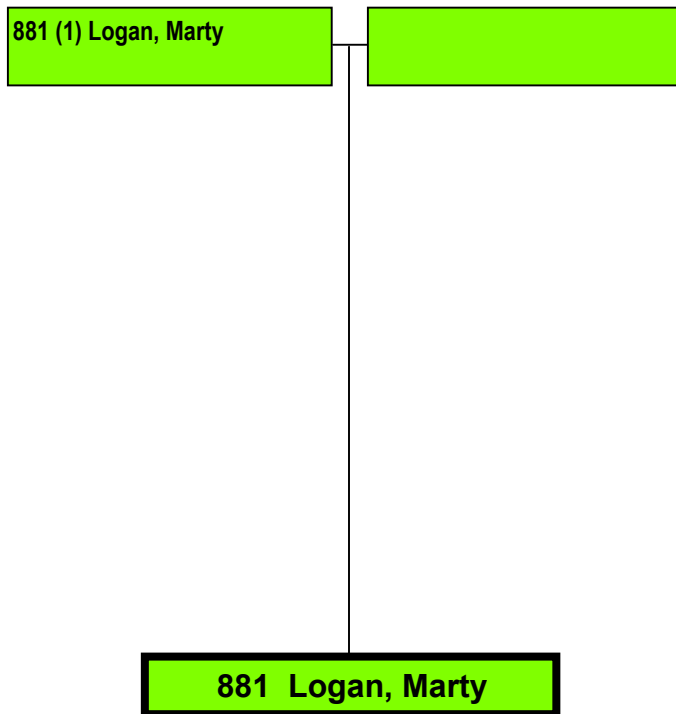

2021 MARBLE FALLS LAKEFEST

Precision Timing by www.DragTimeRacing.com

2021 MARBLE FALLS LAKEFEST

Precision Timing by www.DragTimeRacing.com

Class: TAF - TOP ALCOHOL FLAT/TOP FUEL JET
Racers in Class: 3 Rounds:2

Printed: TUESDAY 08/10/21 08:57:33

2021 MARBLE FALLS LAKEFEST

Precision Timing by www.DragTimeRacing.com

Class: PM - PROMOD

Racers in Class: 12 Rounds:4

Printed: TUESDAY 08/10/21 08:57:33

2021 MARBLE FALLS LAKEFEST