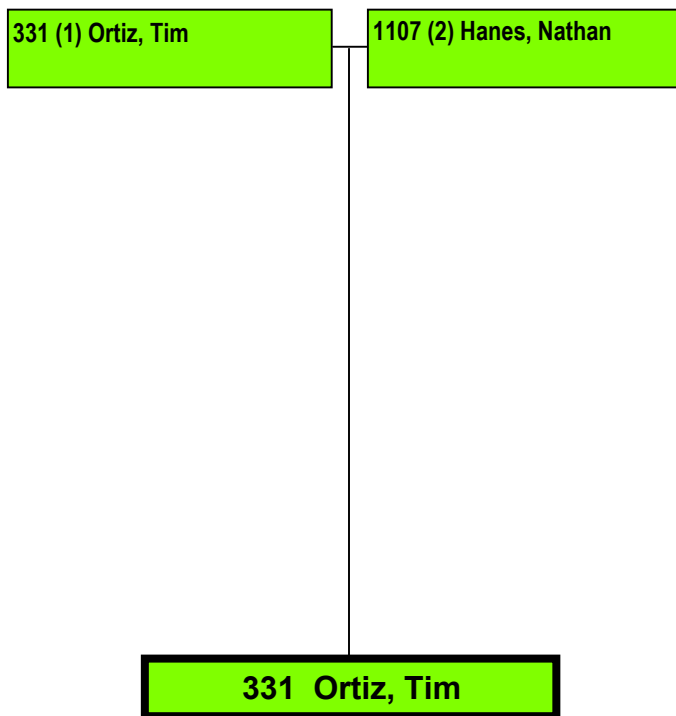

2021 MARBLE FALLS LAKEFEST

Precision Timing by www.DragTimeRacing.com