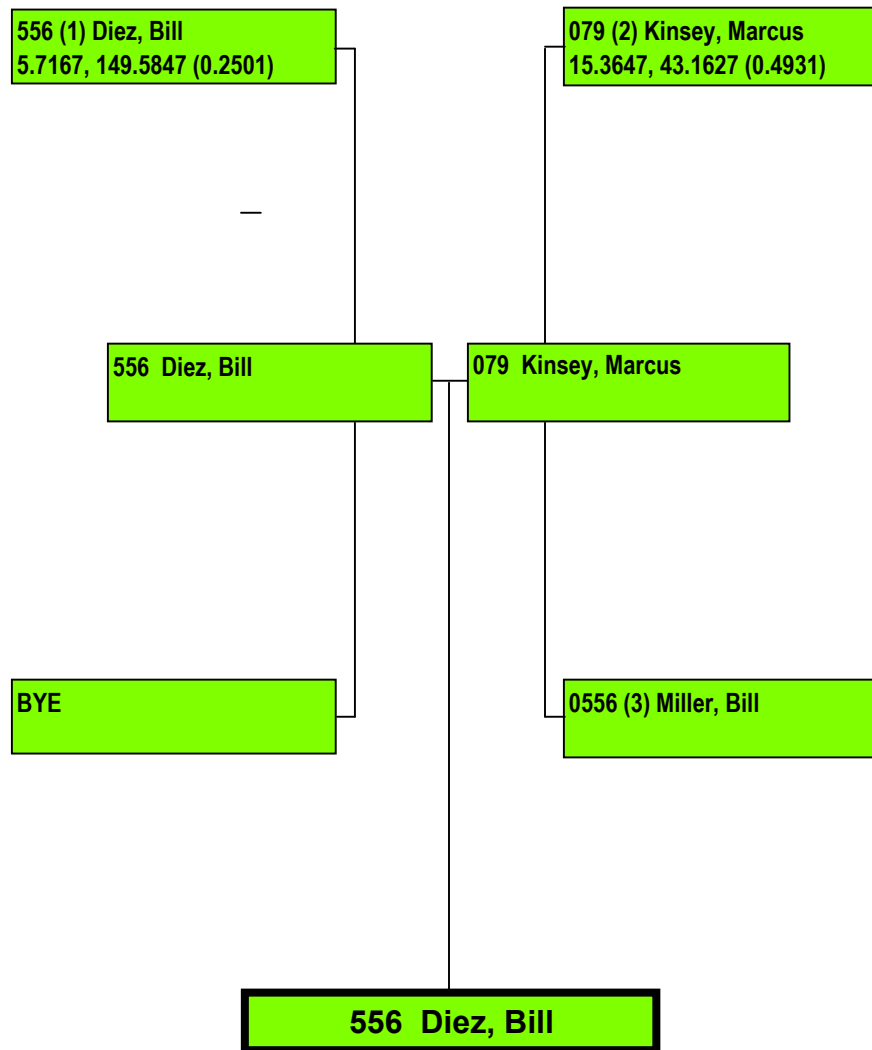

2021 MARBLE FALLS LAKEFEST

Precision Timing by www.DragTimeRacing.com

2021 MARBLE FALLS LAKEFEST

Precision Timing by www.DragTimeRacing.com

Class: TAF - TOP ALCOHOL FLAT/TOP FUEL JET
Racers in Class: 3 Rounds:2

Printed: TUESDAY 08/10/21 08:57:33

2021 MARBLE FALLS LAKEFEST

Precision Timing by www.DragTimeRacing.com

Class: PM - PROMOD

Racers in Class: 12 Rounds:4

Printed: TUESDAY 08/10/21 08:57:33

2021 MARBLE FALLS LAKEFEST