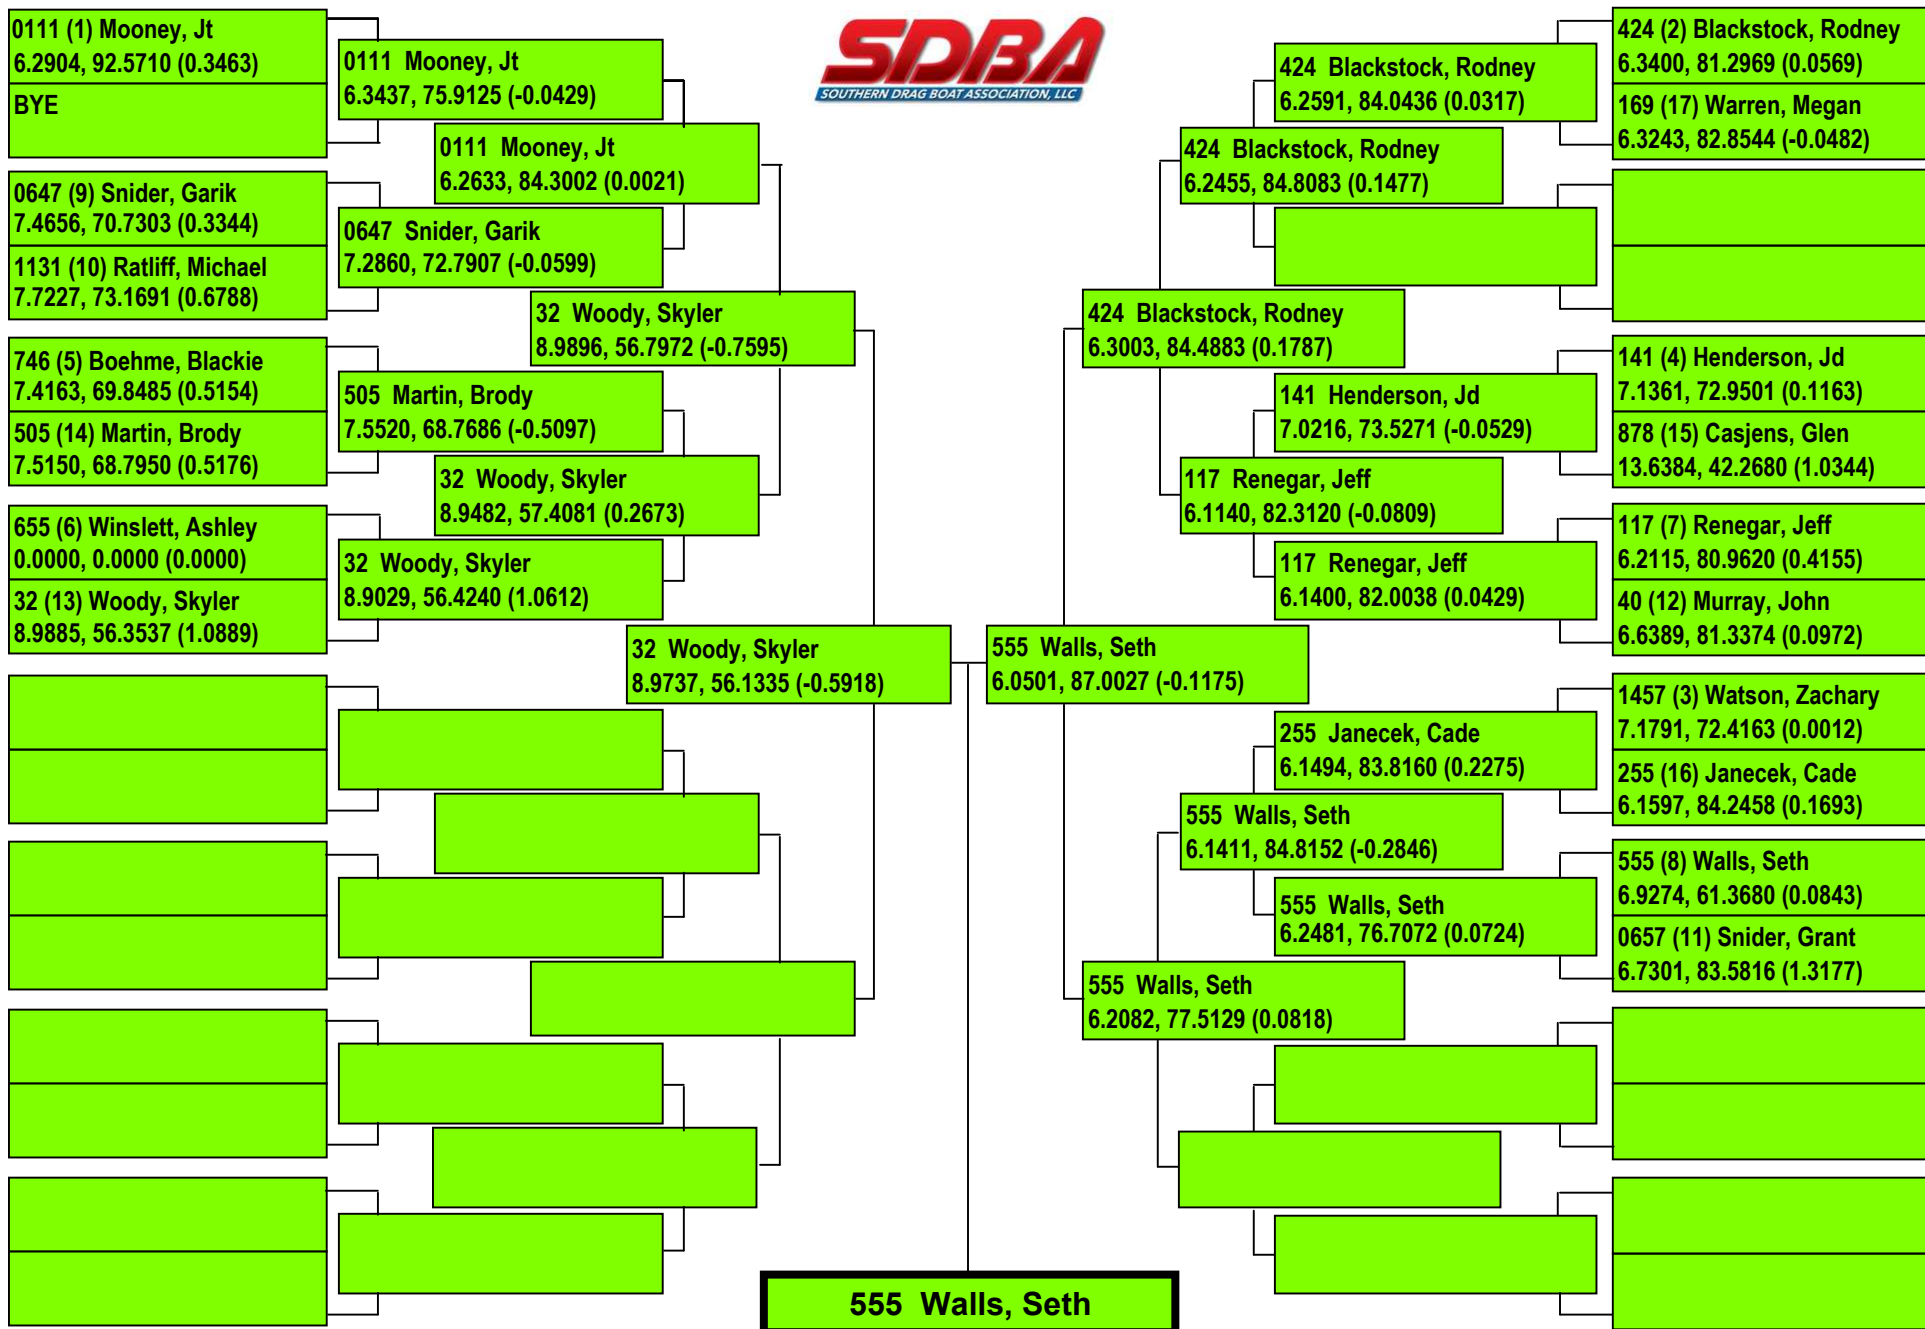

Precision Timing by www.DragTimeRacing.com

Class: QE - QUICK ELIMINATOR
Racers in Class: 7 Rounds:3

Printed: TUESDAY 08/10/21 08:57:33

2021 MARBLE FALLS LAKEFEST

Precision Timing by www.DragTimeRacing.com

Class: PE - PRO ELIMINATOR
Racers in Class: 2 Rounds:1

Printed: TUESDAY 08/10/21 08:57:33

2021 MARBLE FALLS LAKEFEST

Precision Timing by www.DragTimeRacing.com

Class: ME - MODIFIED ELIMINATOR

Racers in Class: 9 Rounds:4

Printed: TUESDAY 08/10/21 08:57:33

2021 MARBLE FALLS LAKEFEST

Precision Timing by www.DragTimeRacing.com

2021 MARBLE FALLS LAKEFEST

Precision Timing by www.DragTimeRacing.com

Class: SE - STOCK ELIMINATOR
Racers in Class: 17 Rounds:5