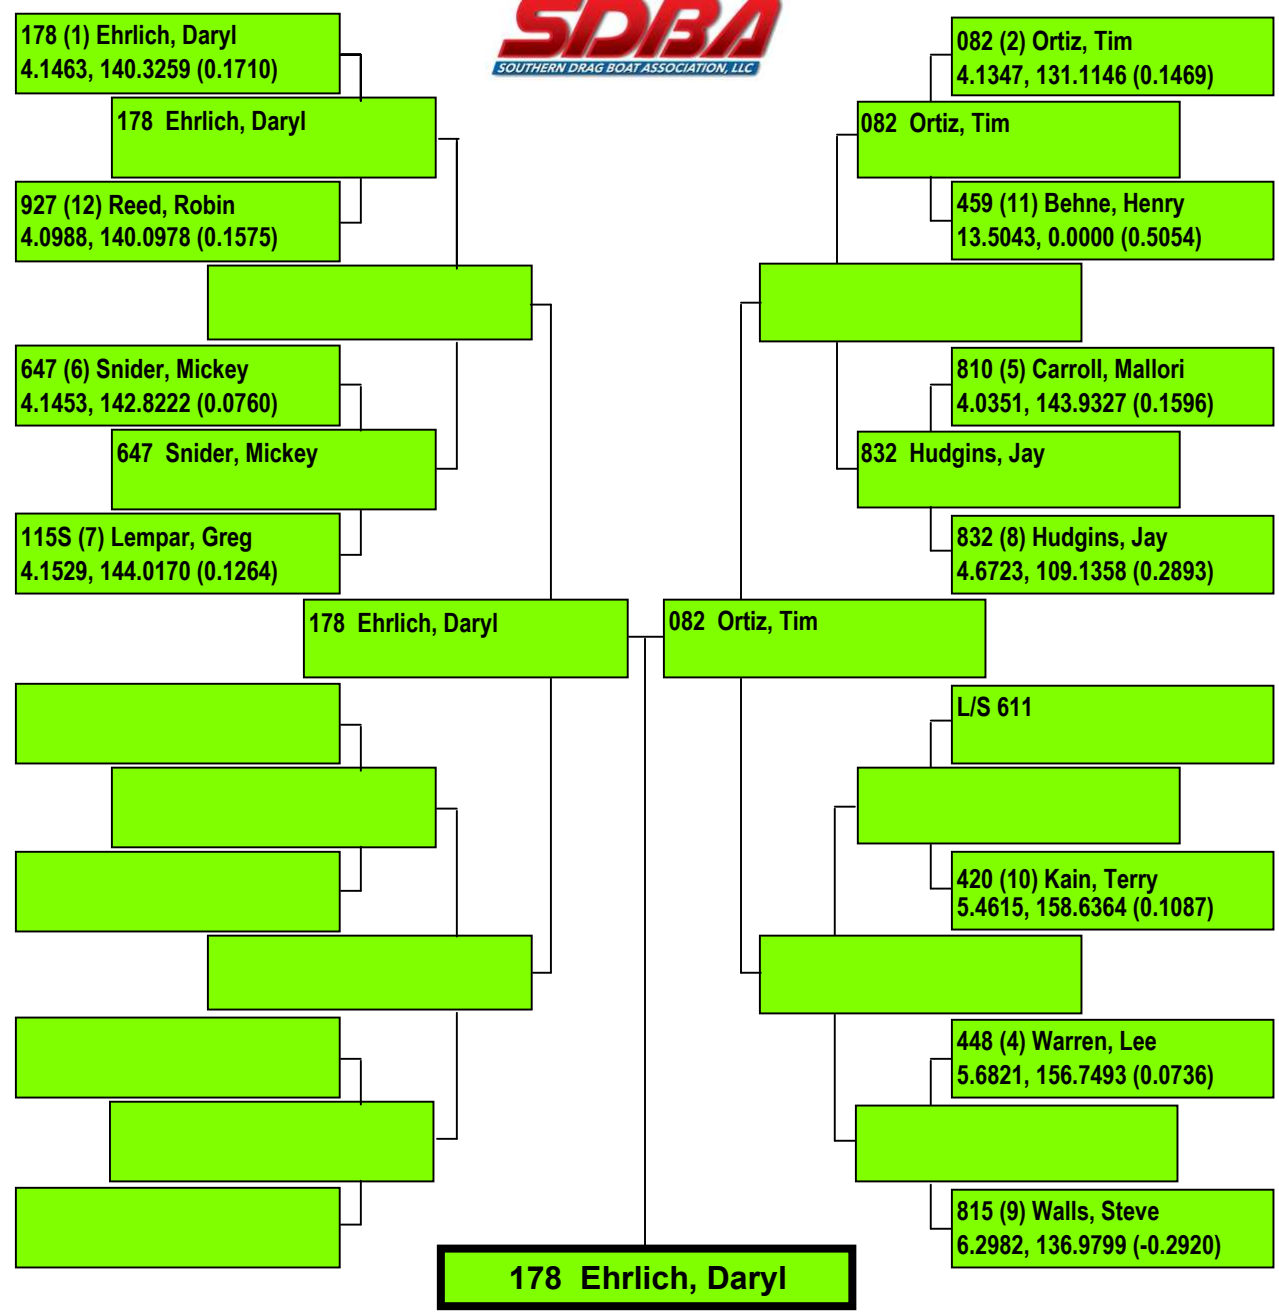

2021 MARBLE FALLS LAKEFEST

Precision Timing by www.DragTimeRacing.com

2021 MARBLE FALLS LAKEFEST

Precision Timing by www.DragTimeRacing.com

Class: TAF - TOP ALCOHOL FLAT/TOP FUEL JET
Racers in Class: 3 Rounds:2

Printed: TUESDAY 08/10/21 08:57:33

2021 MARBLE FALLS LAKEFEST

Precision Timing by www.DragTimeRacing.com

Class: PM - PROMOD

Racers in Class: 12 Rounds:4

Printed: TUESDAY 08/10/21 08:57:33

2021 MARBLE FALLS LAKEFEST