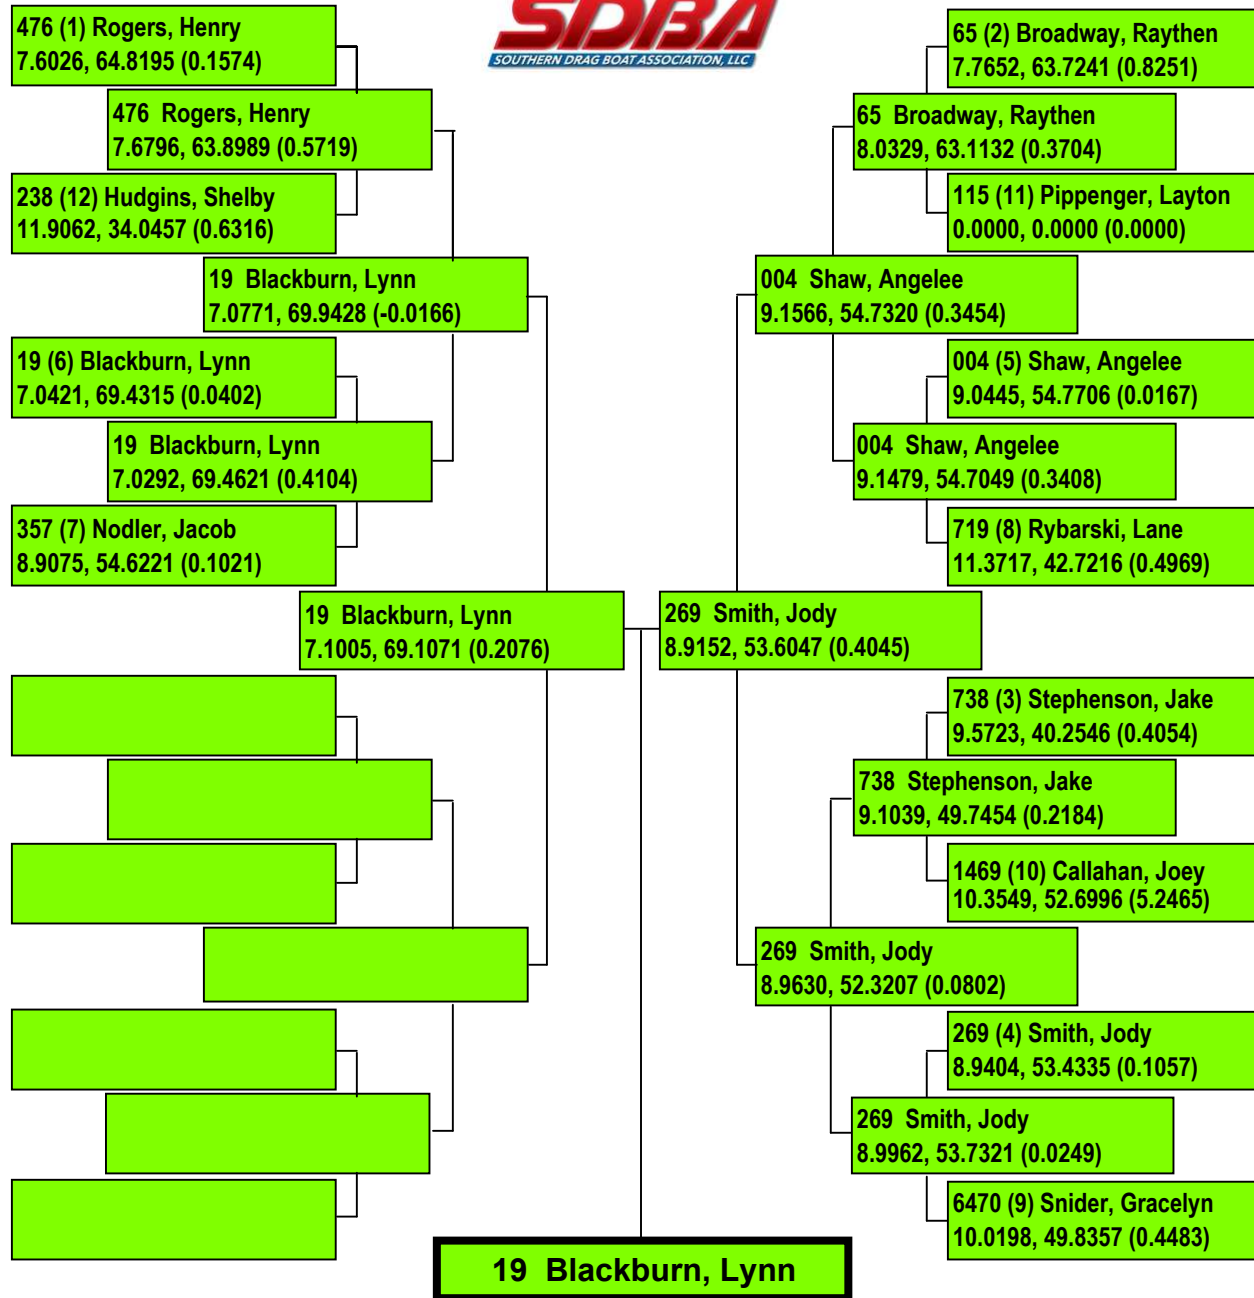

2021 MARBLE FALLS LAKEFEST

Precision Timing by www.DragTimeRacing.com

2021 MARBLE FALLS LAKEFEST

Precision Timing by www.DragTimeRacing.com

Class: TAF - TOP ALCOHOL FLAT/TOP FUEL JET
Racers in Class: 3 Rounds:2

Printed: TUESDAY 08/10/21 08:57:33

2021 MARBLE FALLS LAKEFEST

Precision Timing by www.DragTimeRacing.com

2021 MARBLE FALLS LAKEFEST

Precision Timing by www.DragTimeRacing.com

Class: SE - STOCK ELIMINATOR
Racers in Class: 17 Rounds:5

Printed: TUESDAY 08/10/21 08:57:33

2021 MARBLE FALLS LAKEFEST

Precision Timing by www.DragTimeRacing.com