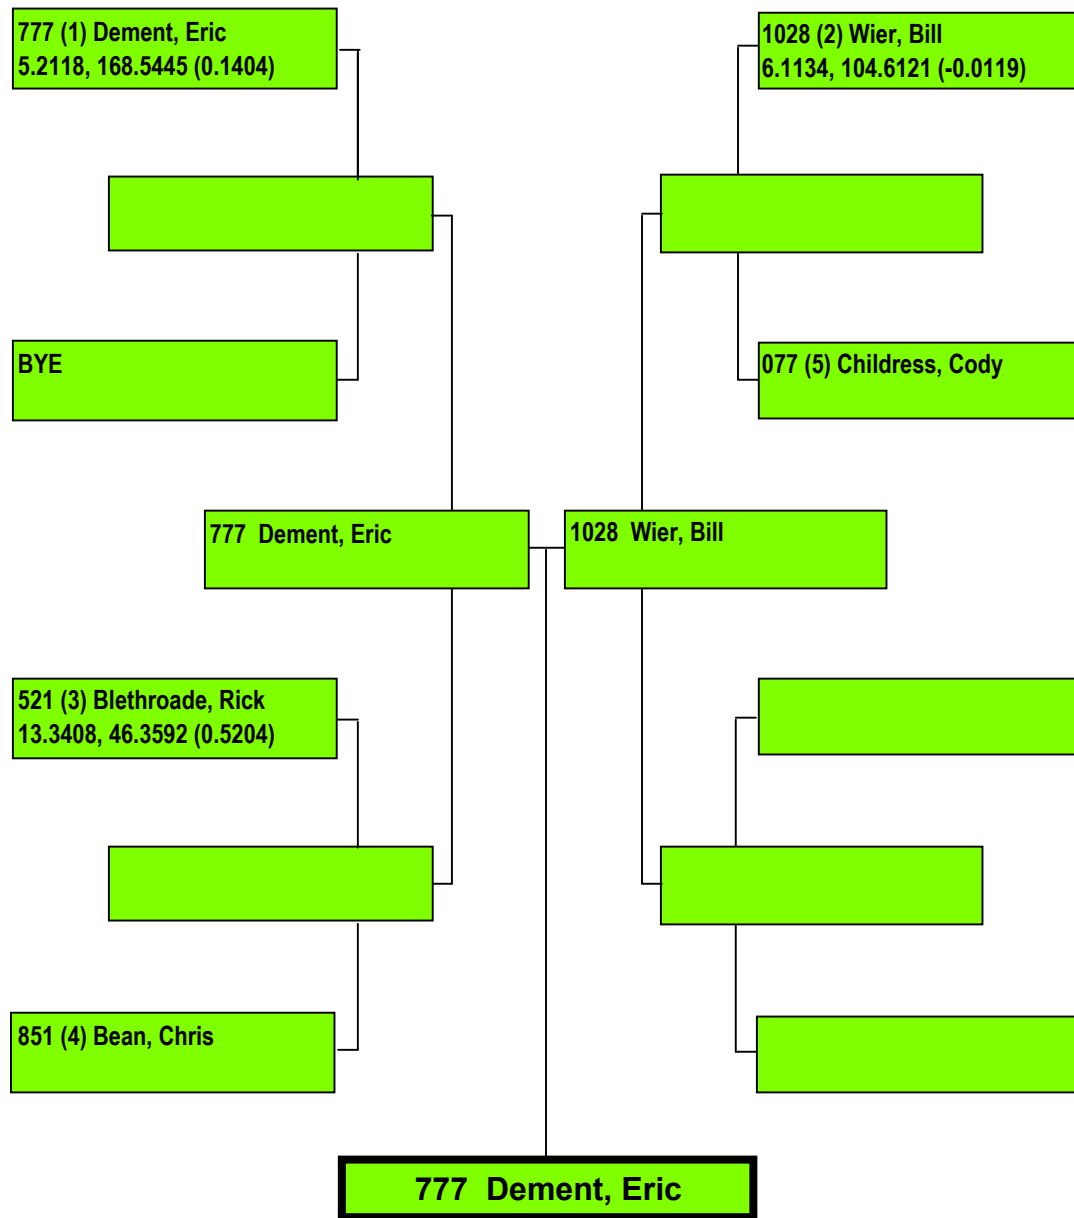

2021 MARBLE FALLS LAKEFEST

Precision Timing by www.DragTimeRacing.com

2021 MARBLE FALLS LAKEFEST

Precision Timing by www.DragTimeRacing.com

Class: TAF - TOP ALCOHOL FLAT/TOP FUEL JET
Racers in Class: 3 Rounds:2

Printed: TUESDAY 08/10/21 08:57:33

2021 MARBLE FALLS LAKEFEST

Precision Timing by www.DragTimeRacing.com

Class: PM - PROMOD

Racers in Class: 12 Rounds:4

Printed: TUESDAY 08/10/21 08:57:33

2021 MARBLE FALLS LAKEFEST