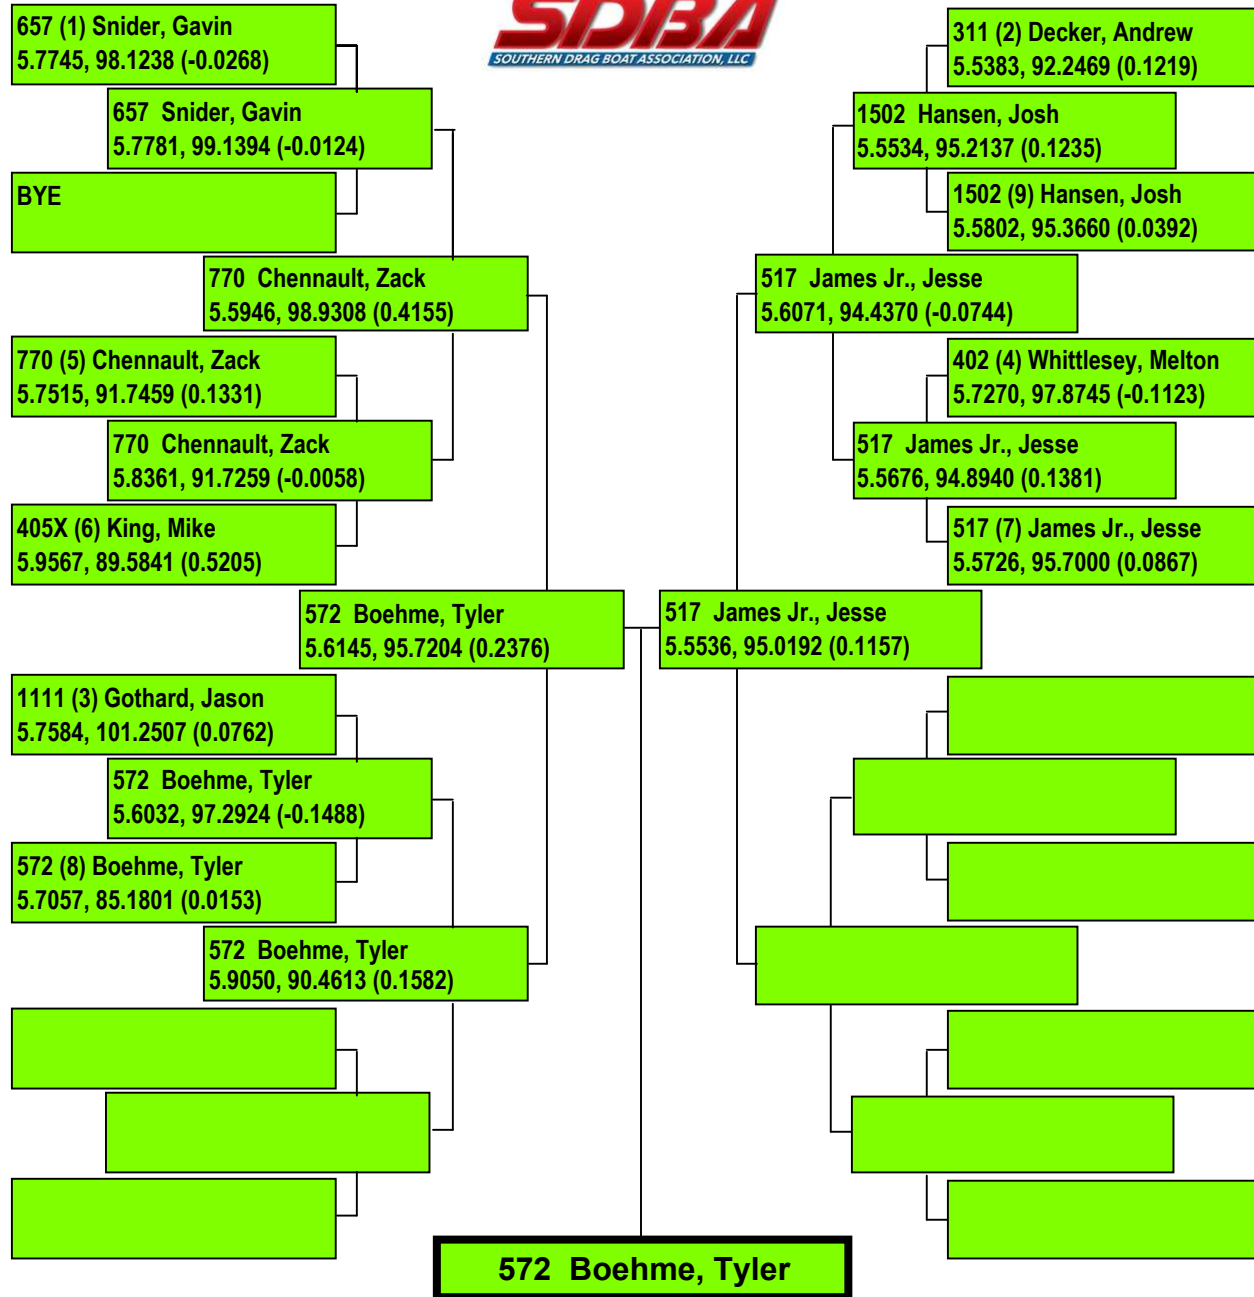

2021 MARBLE FALLS LAKEFEST

Precision Timing by www.DragTimeRacing.com

2021 MARBLE FALLS LAKEFEST

Precision Timing by www.DragTimeRacing.com

Class: TAF - TOP ALCOHOL FLAT/TOP FUEL JET
Racers in Class: 3 Rounds:2

Precision Timing by www.DragTimeRacing.com

Class: QE - QUICK ELIMINATOR
Racers in Class: 7 Rounds:3

Printed: TUESDAY 08/10/21 08:57:33

2021 MARBLE FALLS LAKEFEST

Precision Timing by www.DragTimeRacing.com

Class: PE - PRO ELIMINATOR
Racers in Class: 2 Rounds:1

Printed: TUESDAY 08/10/21 08:57:33

2021 MARBLE FALLS LAKEFEST

Precision Timing by www.DragTimeRacing.com

Class: ME - MODIFIED ELIMINATOR

Racers in Class: 9 Rounds:4