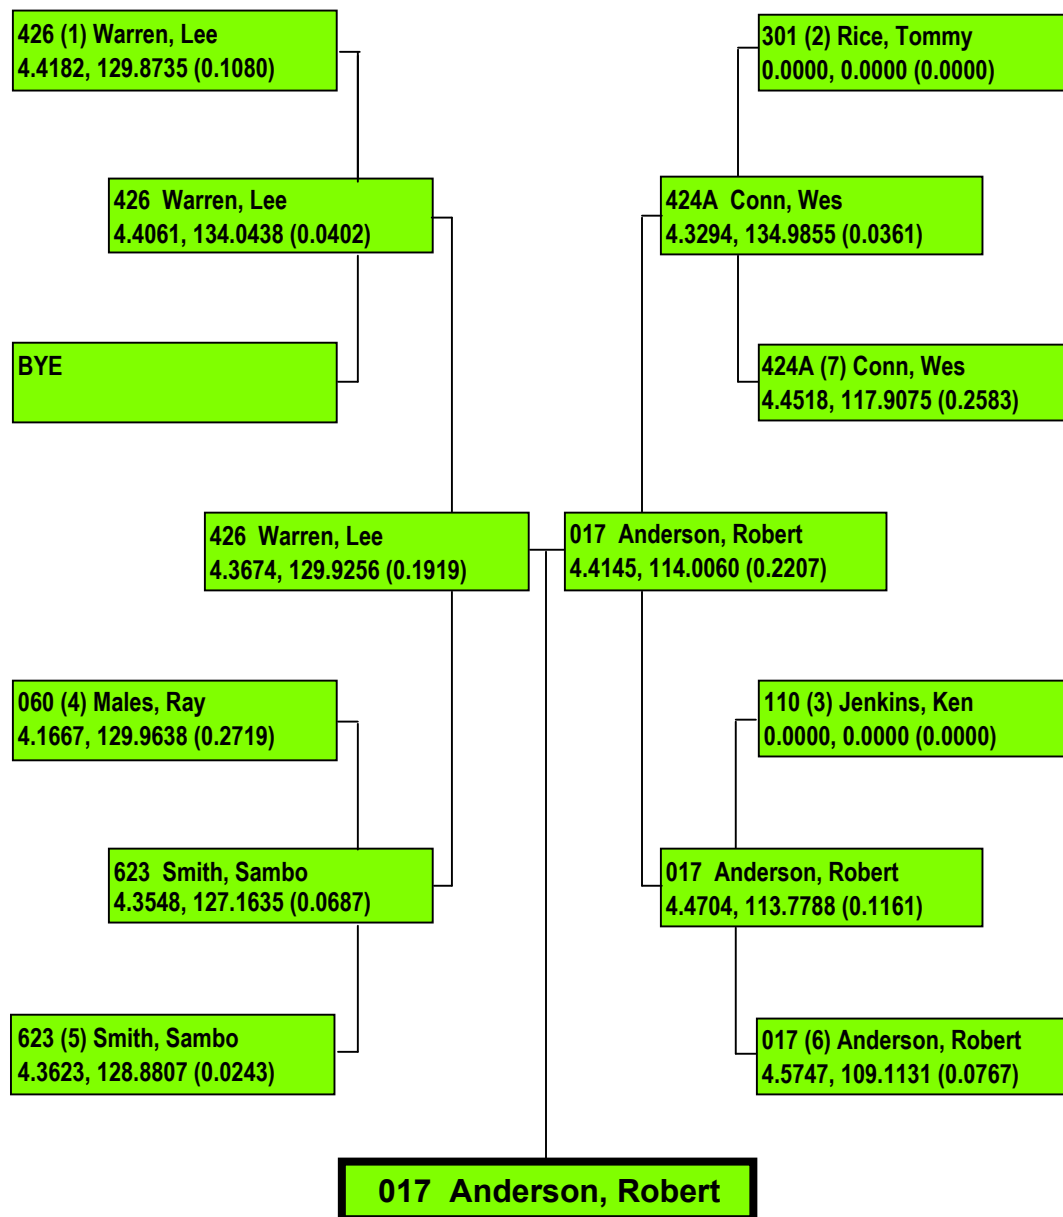

Precision Timing by www.DragTimeRacing.com

2021 MARBLE FALLS LAKEFEST

Precision Timing by www.DragTimeRacing.com

2021 MARBLE FALLS LAKEFEST

Precision Timing by www.DragTimeRacing.com

2021 MARBLE FALLS LAKEFEST