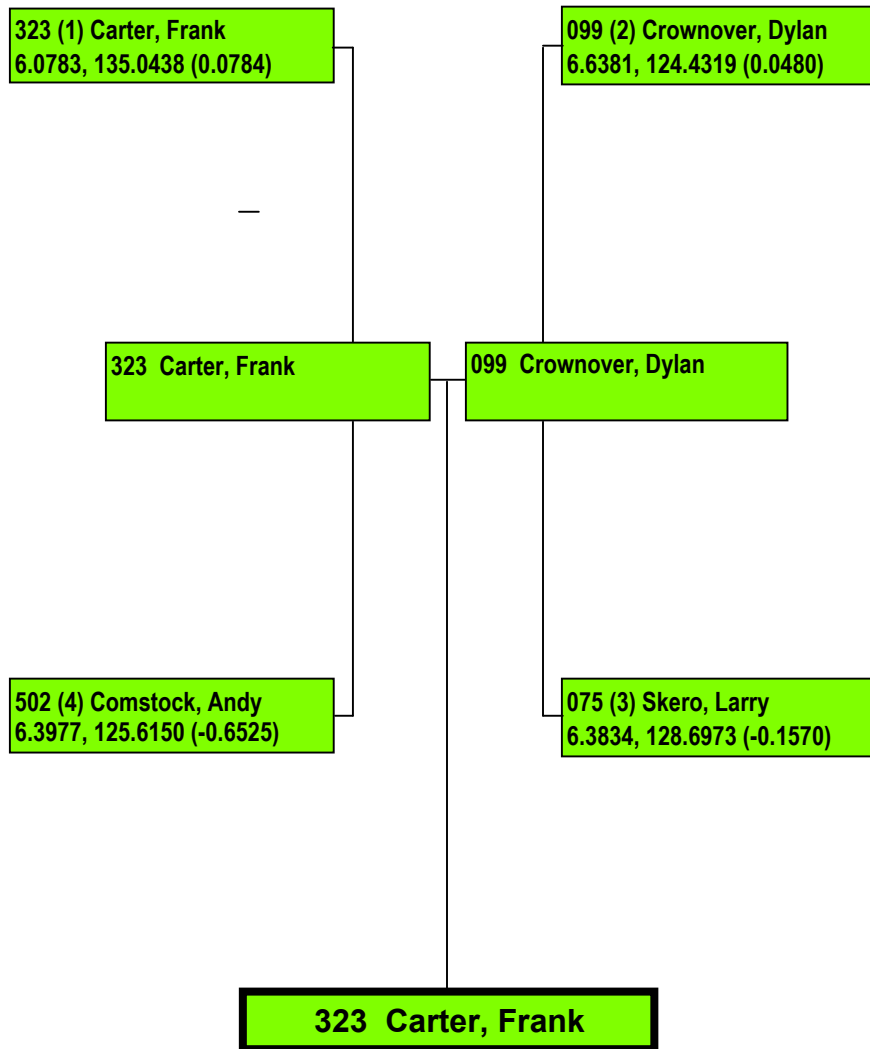

2021 MARBLE FALLS LAKEFEST

Precision Timing by www.DragTimeRacing.com