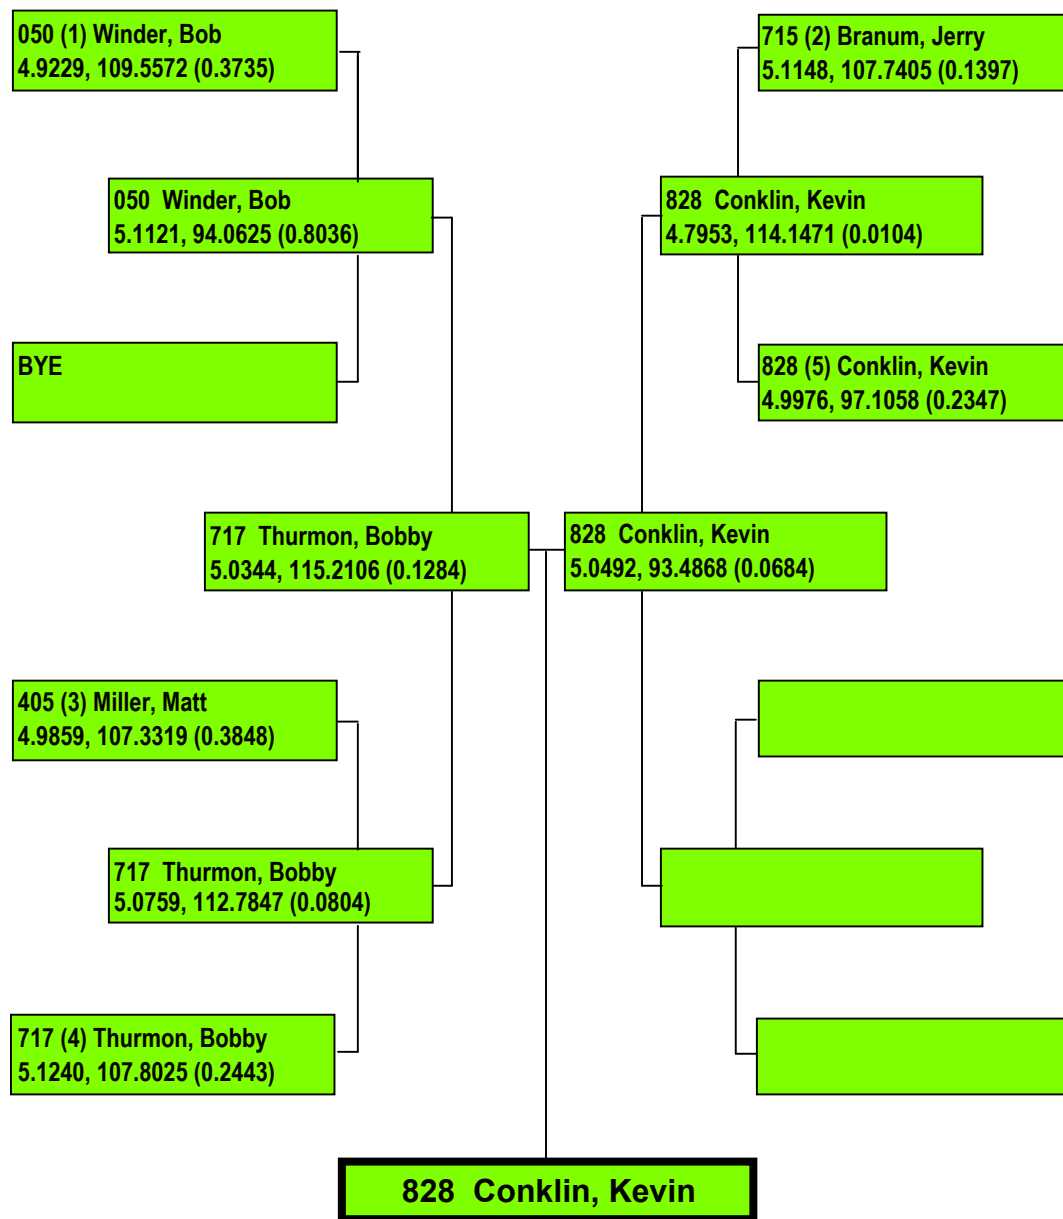

2021 MARBLE FALLS LAKEFEST

Precision Timing by www.DragTimeRacing.com