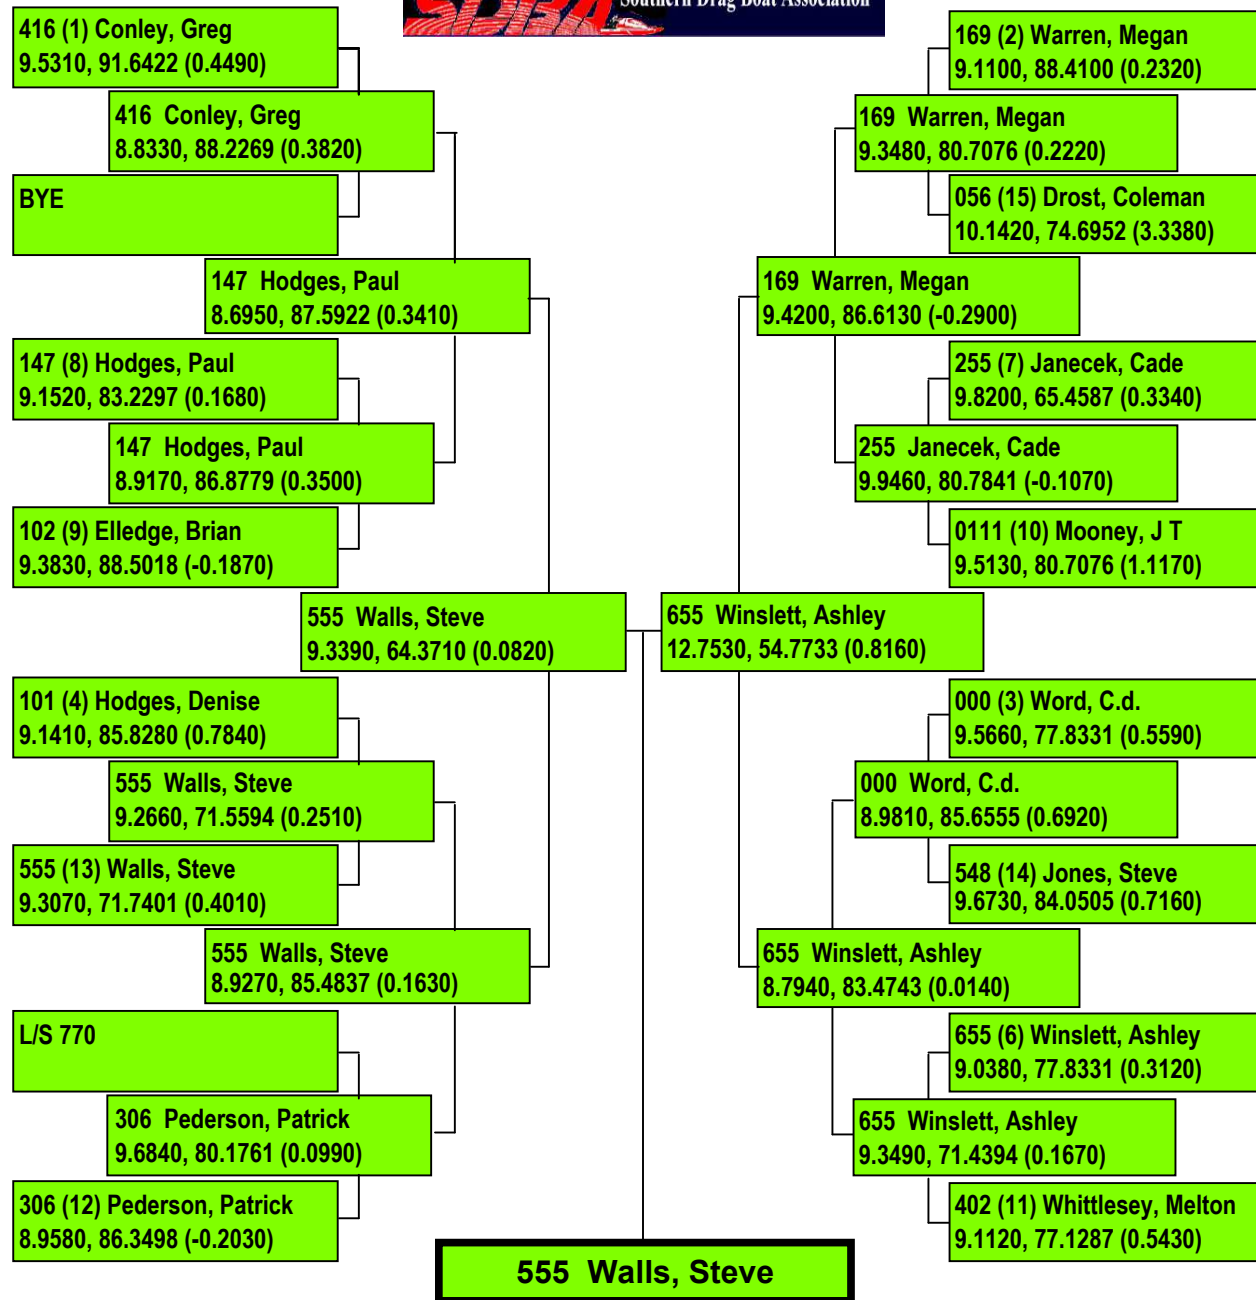

SHOWDOWN IN SAN ANGELO 2019

311S (1) Robbins, Mike
3.4220, 219.4693 (-0.0360)

BYE

311S Robbins, Mike

Precision Timing by www.DragTimeRacing.com

SHOWDOWN IN SAN ANGELO 2019

Precision Timing by www.DragTimeRacing.com

SHOWDOWN IN SAN ANGELO 2019

556 (1) Diez, Bill
5.7010, 147.1973 (0.1440)

079 (2) Kinsey, Marcus
6.1610, 133.5850 (0.2470)

556 Diez, Bill

Precision Timing by www.DragTimeRacing.com

Class: TAF - TOP ALCOHOL FLAT/TOP FUEL JET
Racers in Class: 2 Rounds:1

Printed: SUNDAY 06/23/19 16:44:02

SHOWDOWN IN SAN ANGELO 2019

Precision Timing by www.DragTimeRacing.com

SHOWDOWN IN SAN ANGELO 2019

Precision Timing by www.DragTimeRacing.com

Class: PM - PROMOD

Racers in Class: 10 Rounds:4

Printed: SUNDAY 06/23/19 16:44:02

SHOWDOWN IN SAN ANGELO 2019

Precision Timing by www.DragTimeRacing.com

SHOWDOWN IN SAN ANGELO 2019

Precision Timing by www.DragTimeRacing.com

SHOWDOWN IN SAN ANGELO 2019

Precision Timing by www.DragTimeRacing.com