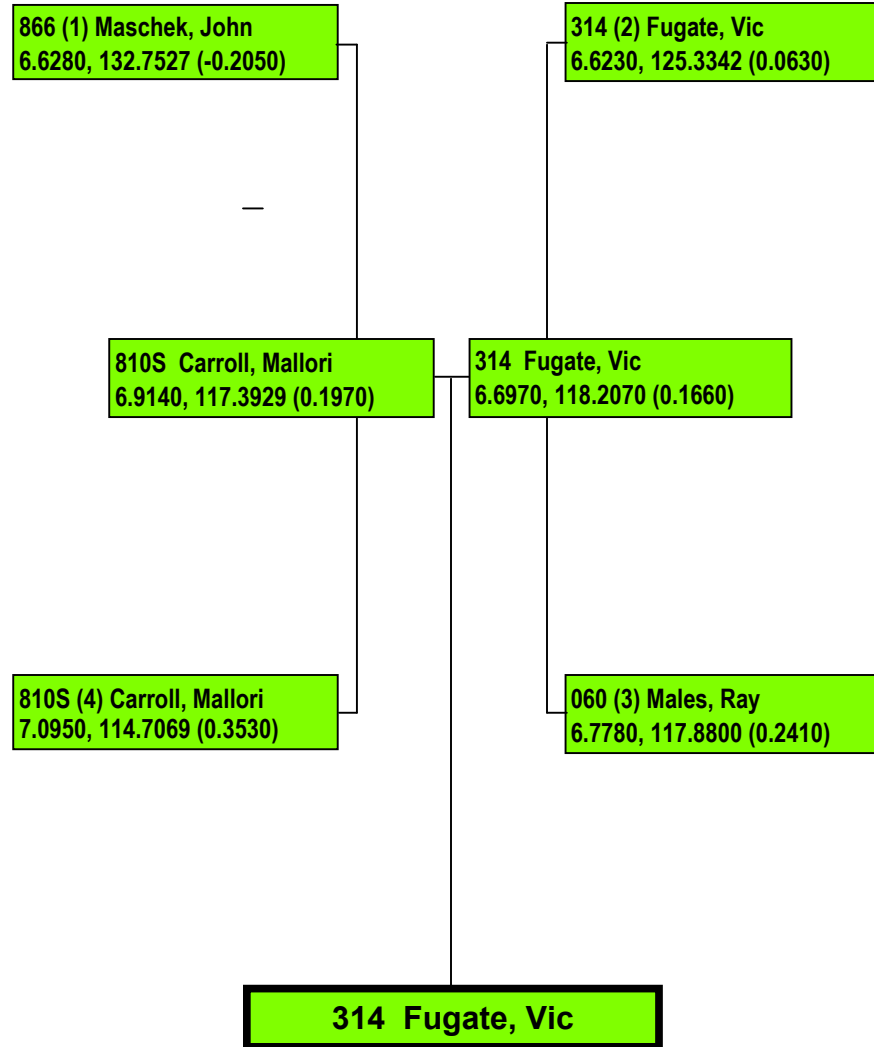

SHOWDOWN IN SAN ANGELO 2019

Precision Timing by www.DragTimeRacing.com

Class: PE - PRO ELIMINATOR
Racers in Class: 4   Rounds:2

Printed: SUNDAY 06/23/19 16:44:02