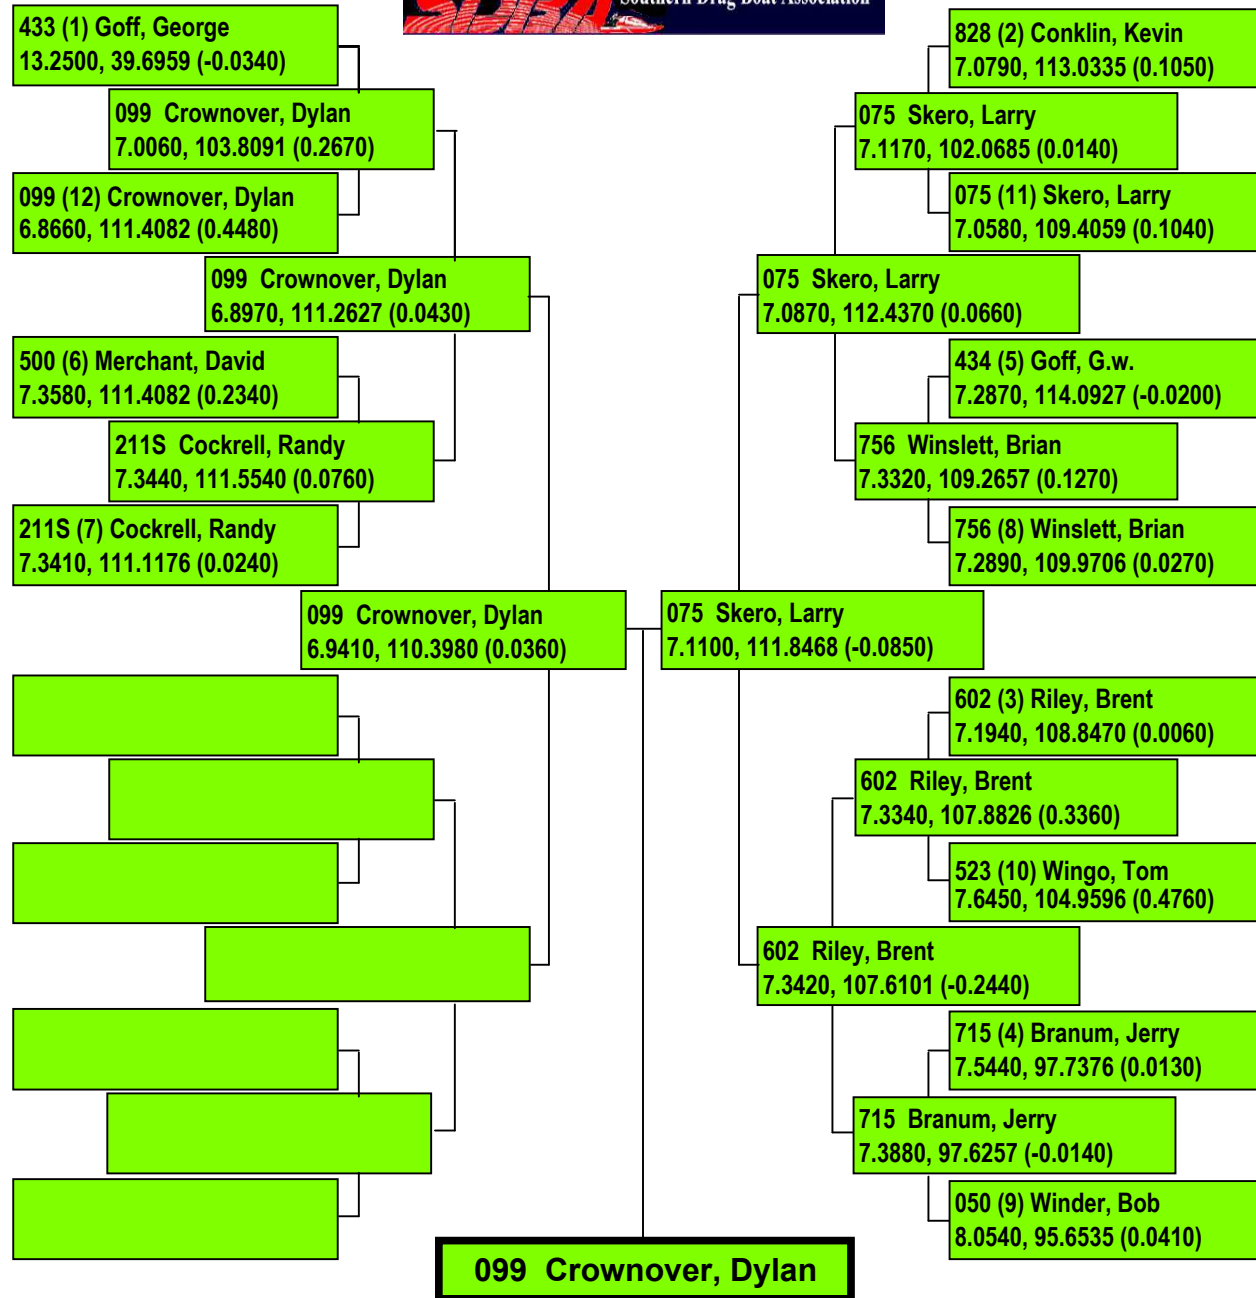

SHOWDOWN IN SAN ANGELO 2019

Precision Timing by www.DragTimeRacing.com