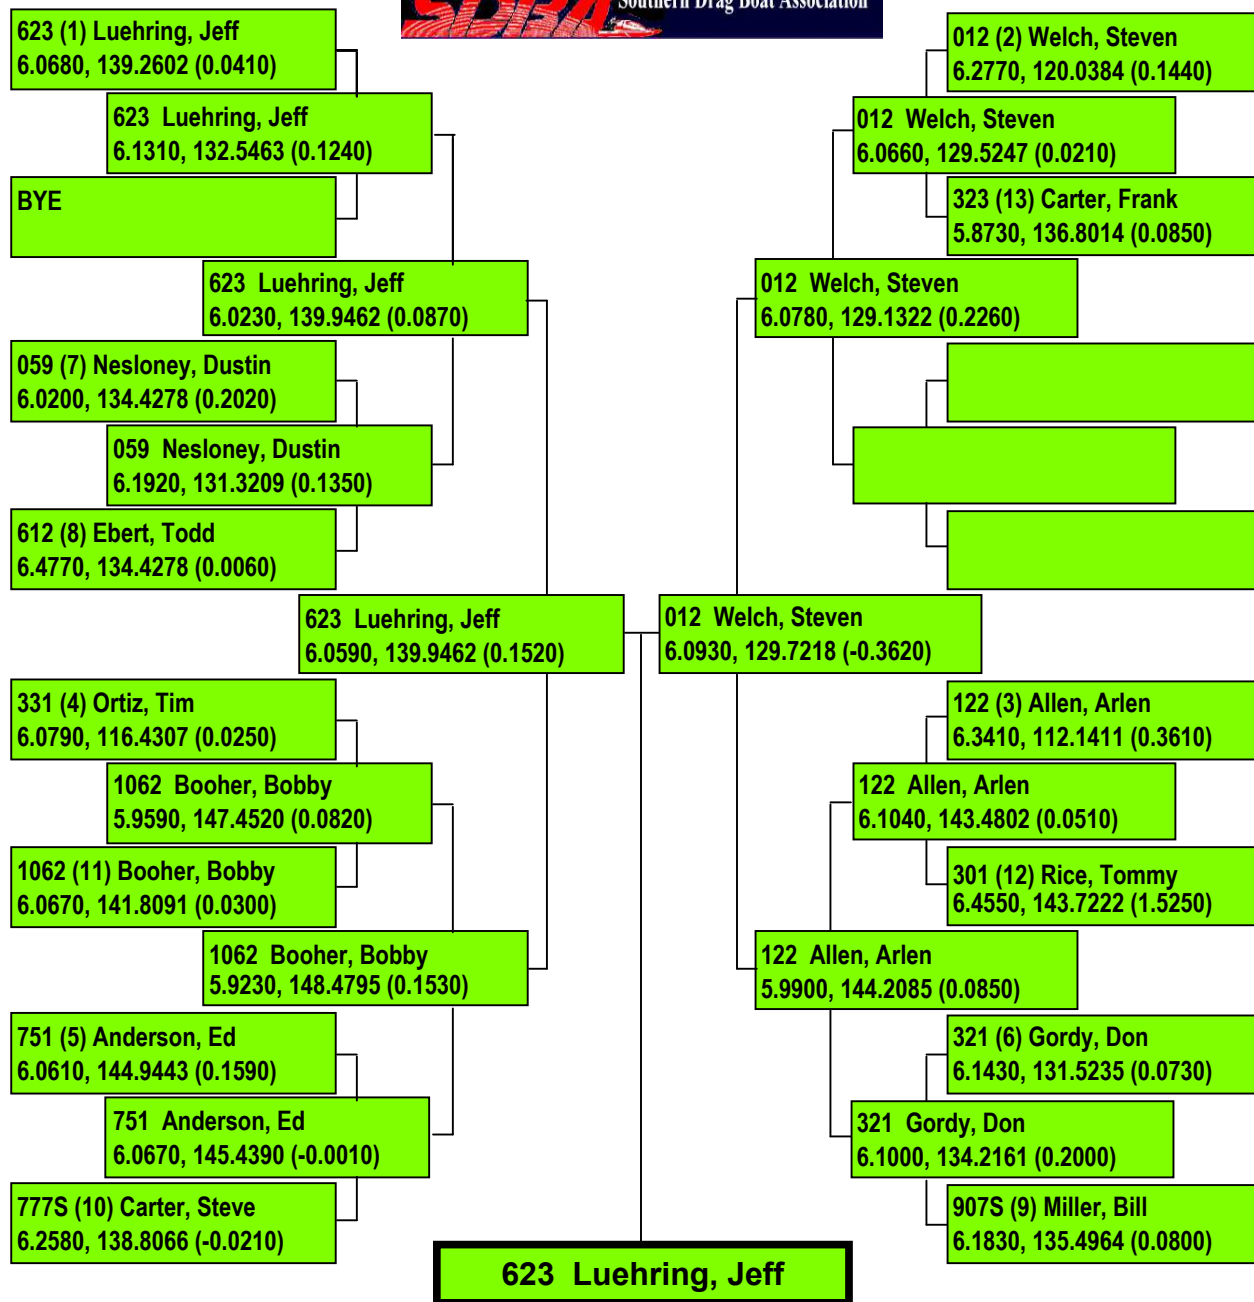

SHOWDOWN IN SAN ANGELO 2019

311S (1) Robbins, Mike
3.4220, 219.4693 (-0.0360)

BYE

311S Robbins, Mike

Precision Timing by www.DragTimeRacing.com

SHOWDOWN IN SAN ANGELO 2019

Precision Timing by www.DragTimeRacing.com

SHOWDOWN IN SAN ANGELO 2019

556 (1) Diez, Bill
5.7010, 147.1973 (0.1440)

079 (2) Kinsey, Marcus
6.1610, 133.5850 (0.2470)

556 Diez, Bill

Precision Timing by www.DragTimeRacing.com

Class: TAF - TOP ALCOHOL FLAT/TOP FUEL JET
Racers in Class: 2 Rounds:1

Printed: SUNDAY 06/23/19 16:44:02

SHOWDOWN IN SAN ANGELO 2019

Precision Timing by www.DragTimeRacing.com

SHOWDOWN IN SAN ANGELO 2019

Precision Timing by www.DragTimeRacing.com

Class: PM - PROMOD

Racers in Class: 10 Rounds:4

Printed: SUNDAY 06/23/19 16:44:02

SHOWDOWN IN SAN ANGELO 2019

Precision Timing by www.DragTimeRacing.com

SHOWDOWN IN SAN ANGELO 2019

Precision Timing by www.DragTimeRacing.com

Class: PE - PRO ELIMINATOR
Racers in Class: 4 Rounds:2