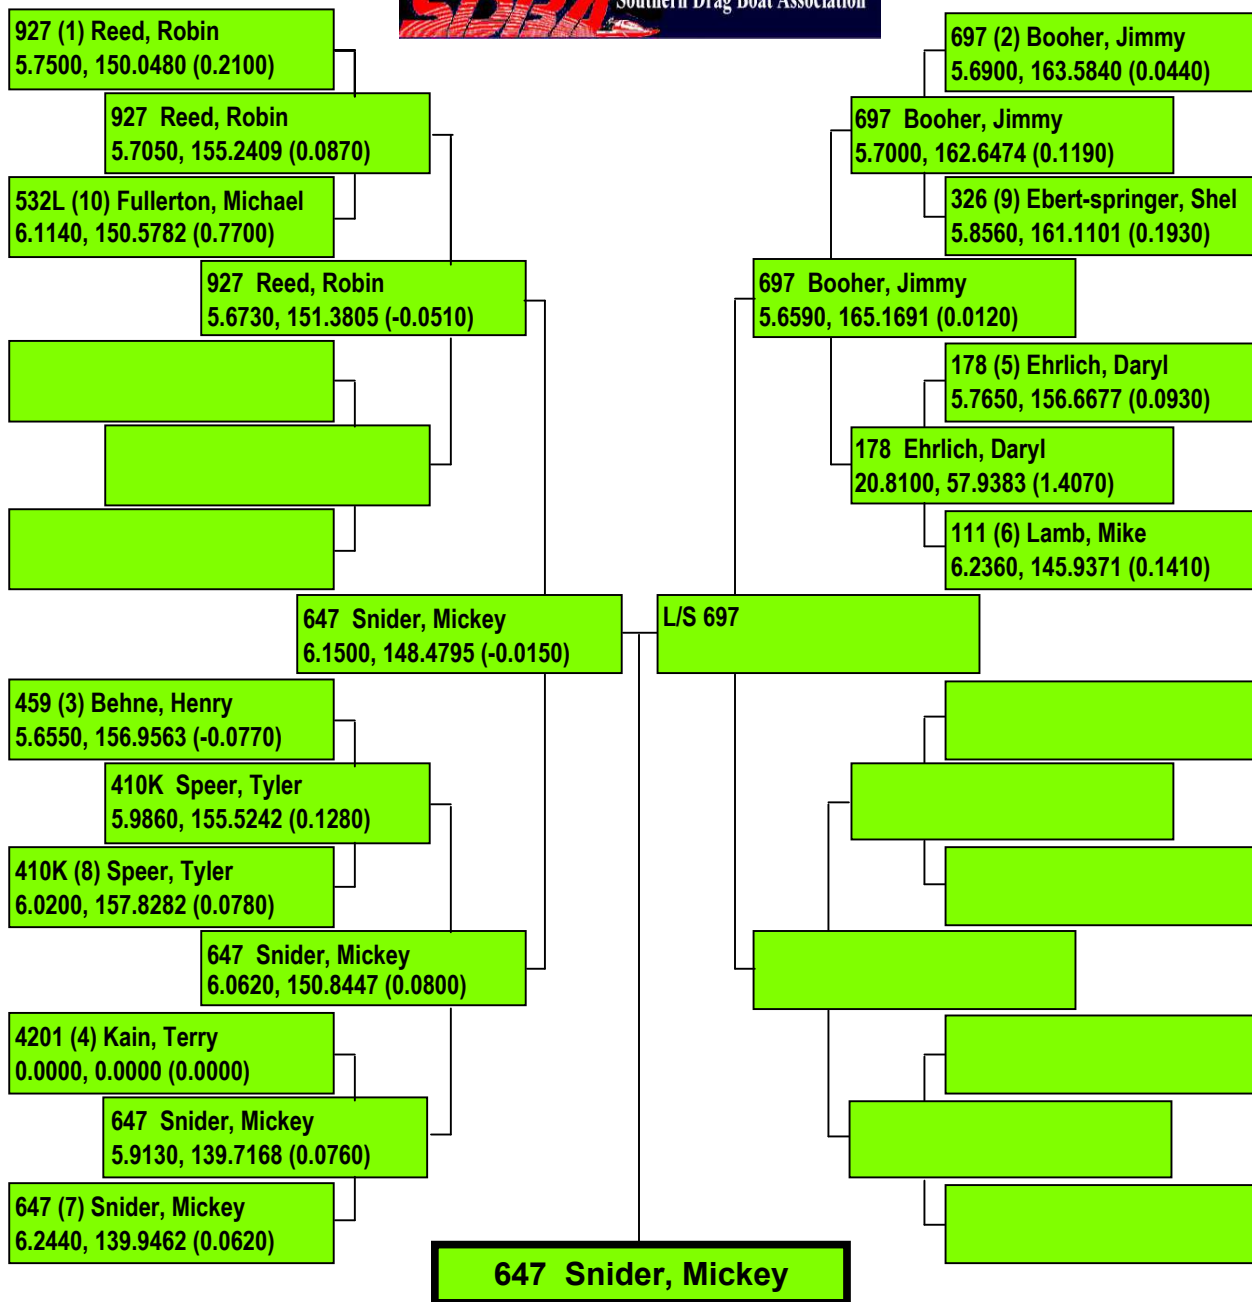

SHOWDOWN IN SAN ANGELO 2019

311S (1) Robbins, Mike
3.4220, 219.4693 (-0.0360)

BYE

311S Robbins, Mike

Precision Timing by www.DragTimeRacing.com

SHOWDOWN IN SAN ANGELO 2019

Precision Timing by www.DragTimeRacing.com

SHOWDOWN IN SAN ANGELO 2019

556 (1) Diez, Bill
5.7010, 147.1973 (0.1440)

079 (2) Kinsey, Marcus
6.1610, 133.5850 (0.2470)

556 Diez, Bill

Precision Timing by www.DragTimeRacing.com

Class: TAF - TOP ALCOHOL FLAT/TOP FUEL JET
Racers in Class: 2 Rounds:1

Printed: SUNDAY 06/23/19 16:44:02

SHOWDOWN IN SAN ANGELO 2019

Precision Timing by www.DragTimeRacing.com

SHOWDOWN IN SAN ANGELO 2019

Precision Timing by www.DragTimeRacing.com

Class: PM - PROMOD

Racers in Class: 10 Rounds:4