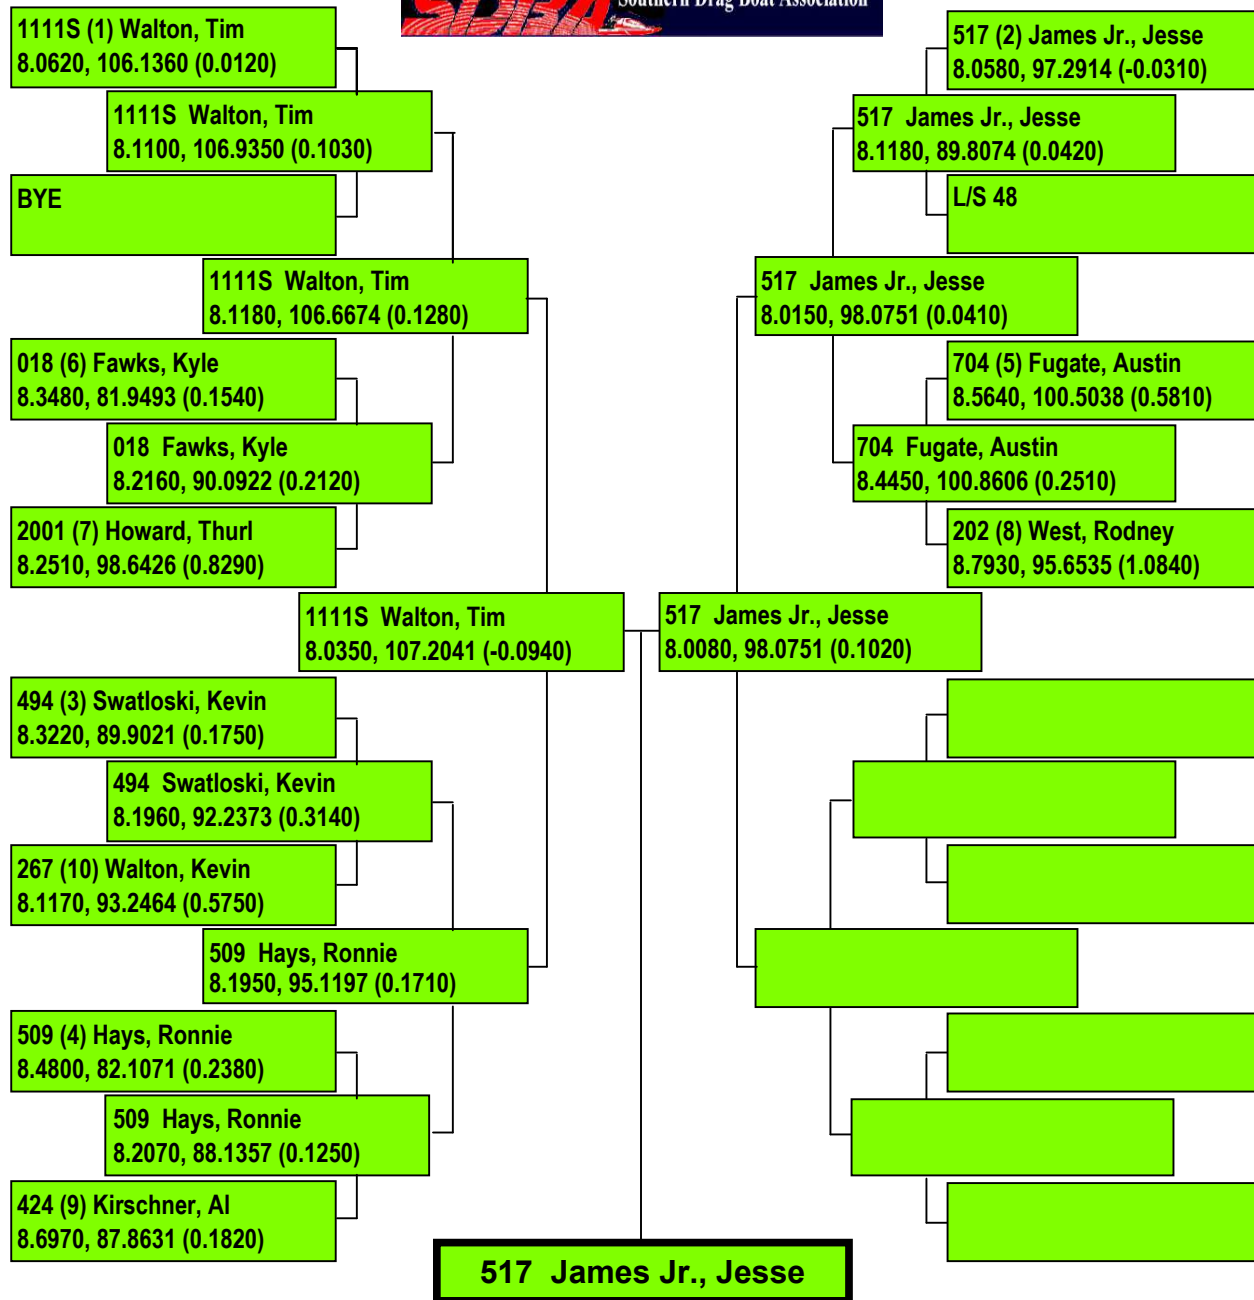

SHOWDOWN IN SAN ANGELO 2019

Precision Timing by www.DragTimeRacing.com