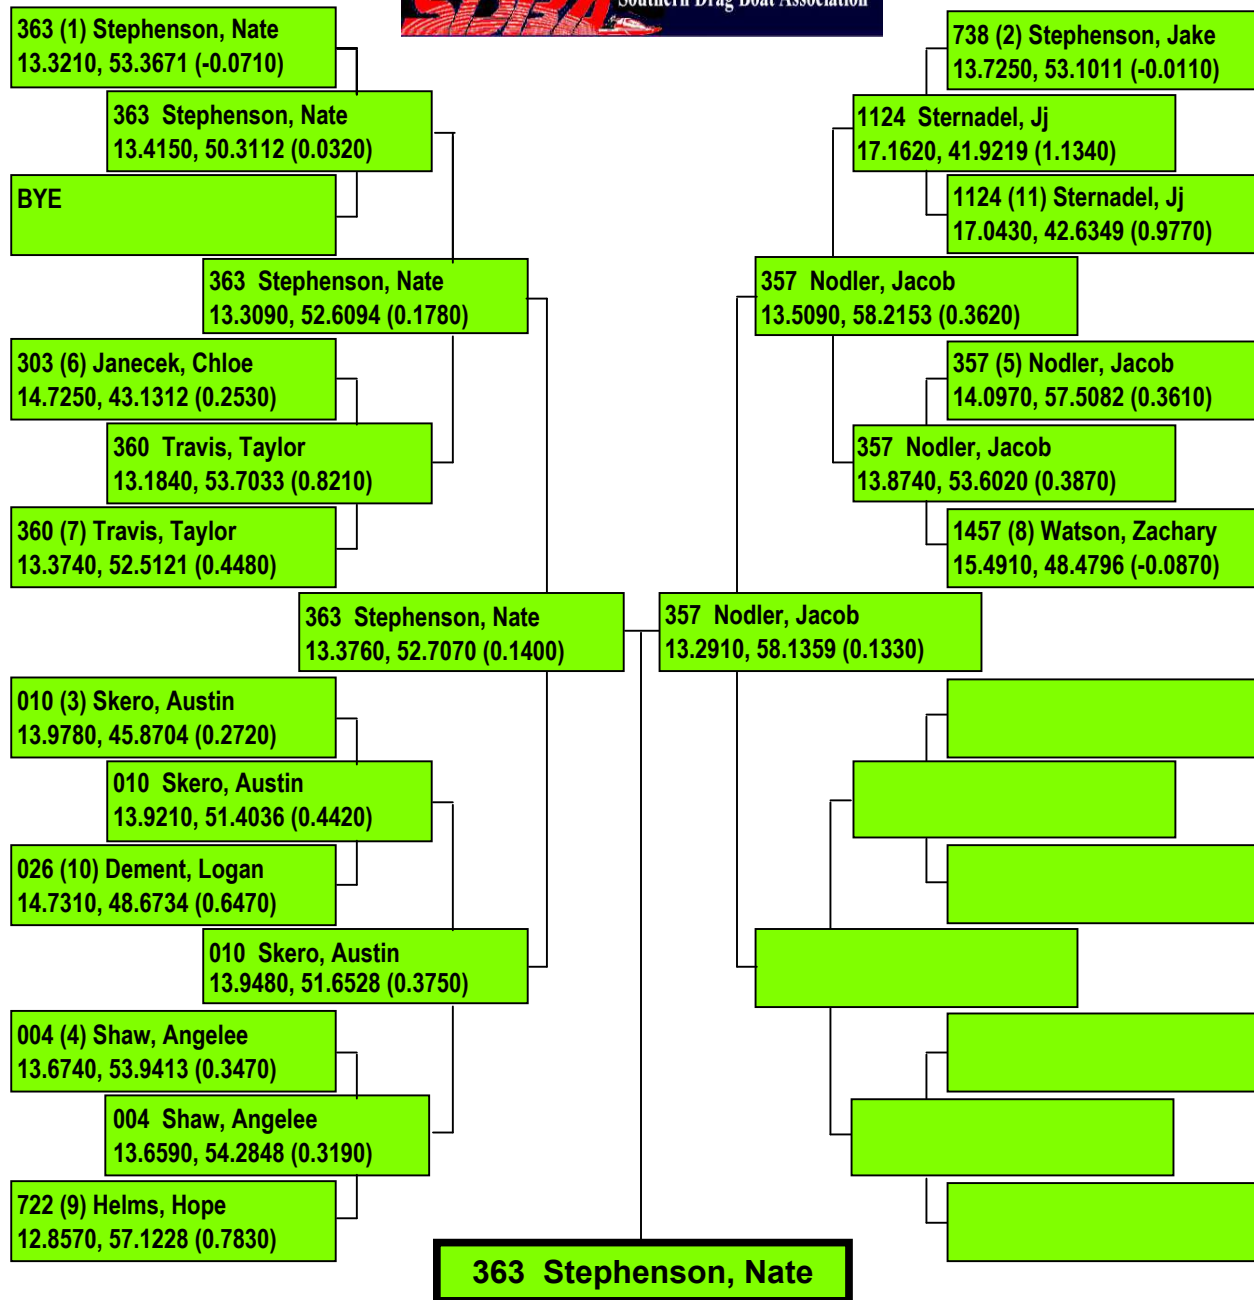

SHOWDOWN IN SAN ANGELO 2019

Precision Timing by www.DragTimeRacing.com