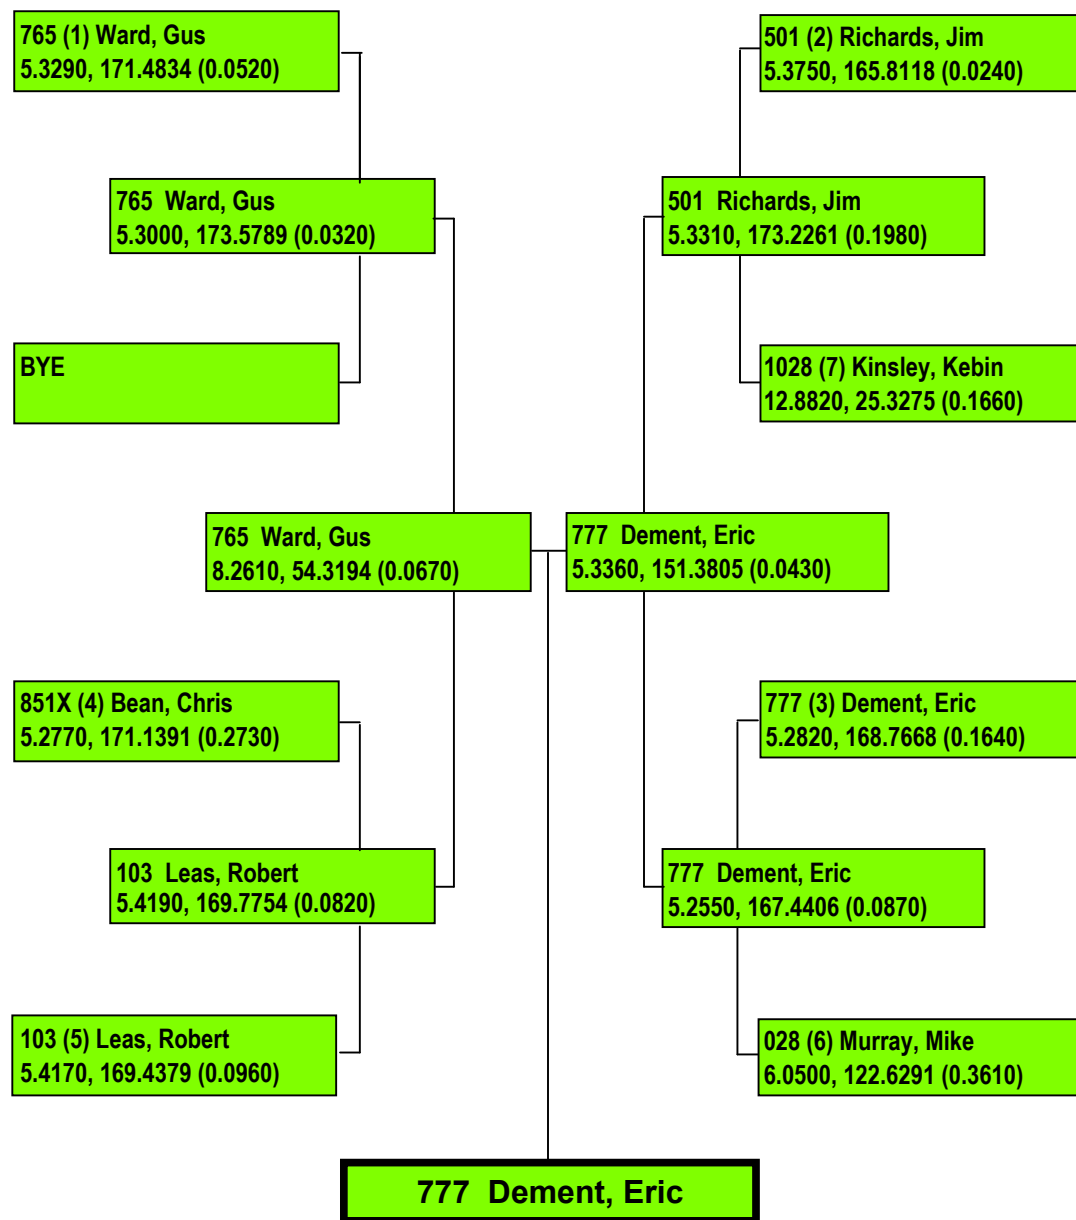

SHOWDOWN IN SAN ANGELO 2019

311S (1) Robbins, Mike
3.4220, 219.4693 (-0.0360)

BYE

311S Robbins, Mike

Precision Timing by www.DragTimeRacing.com

SHOWDOWN IN SAN ANGELO 2019

Precision Timing by www.DragTimeRacing.com

SHOWDOWN IN SAN ANGELO 2019

556 (1) Diez, Bill
5.7010, 147.1973 (0.1440)

079 (2) Kinsey, Marcus
6.1610, 133.5850 (0.2470)

556 Diez, Bill

Precision Timing by www.DragTimeRacing.com

Class: TAF - TOP ALCOHOL FLAT/TOP FUEL JET
Racers in Class: 2 Rounds:1

Printed: SUNDAY 06/23/19 16:44:02

SHOWDOWN IN SAN ANGELO 2019

Precision Timing by www.DragTimeRacing.com

SHOWDOWN IN SAN ANGELO 2019

Precision Timing by www.DragTimeRacing.com

Class: PM - PROMOD

Racers in Class: 10 Rounds:4