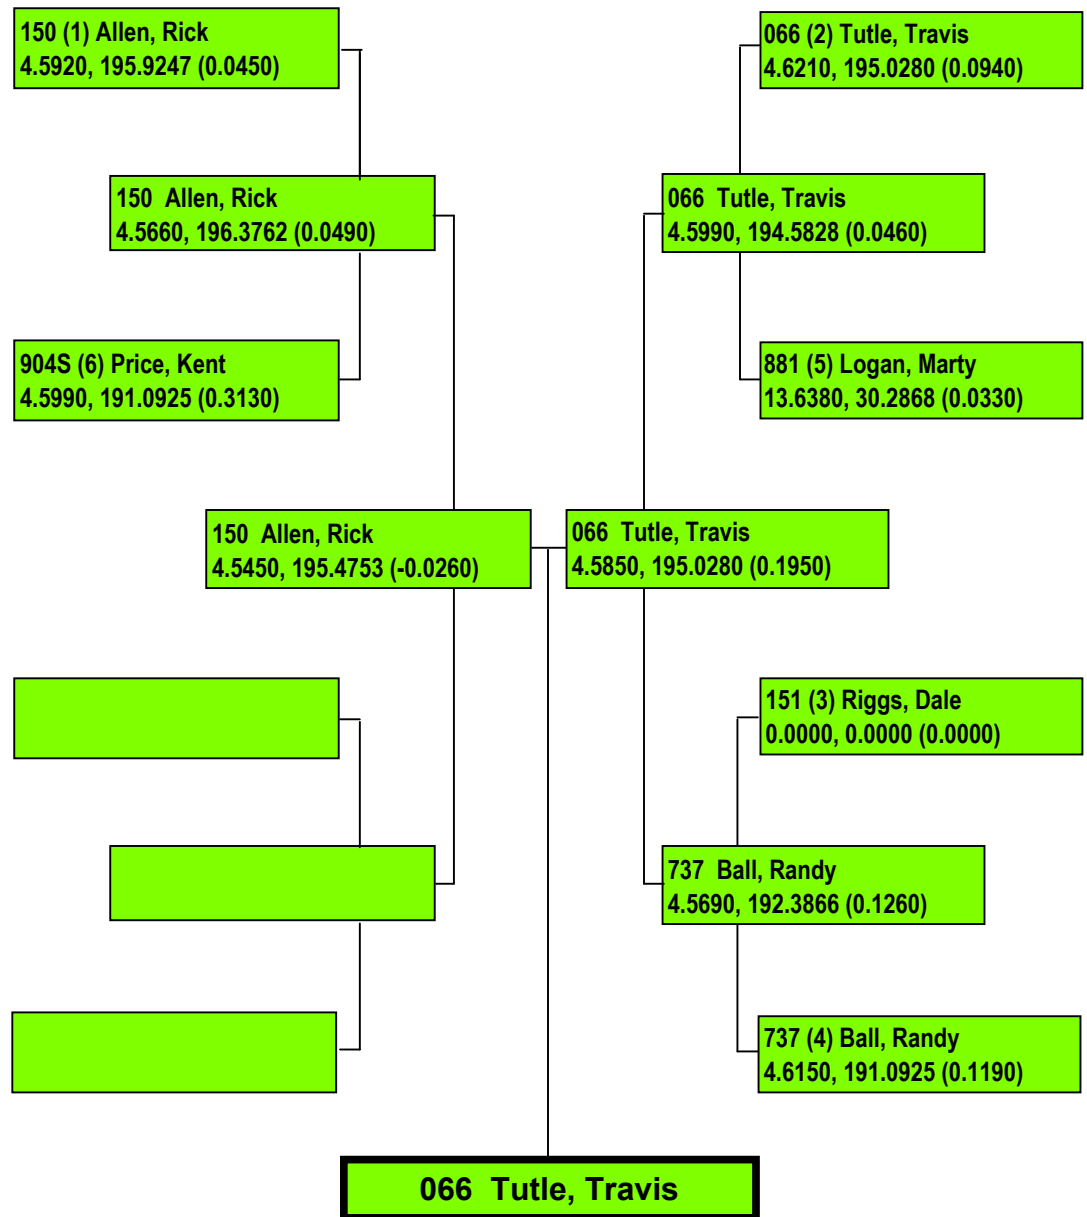

SHOWDOWN IN SAN ANGELO 2019

311S (1) Robbins, Mike
3.4220, 219.4693 (-0.0360)

BYE

311S Robbins, Mike

Precision Timing by www.DragTimeRacing.com

SHOWDOWN IN SAN ANGELO 2019

Precision Timing by www.DragTimeRacing.com

SHOWDOWN IN SAN ANGELO 2019

556 (1) Diez, Bill
5.7010, 147.1973 (0.1440)

079 (2) Kinsey, Marcus
6.1610, 133.5850 (0.2470)

556 Diez, Bill

Precision Timing by www.DragTimeRacing.com

Class: TAF - TOP ALCOHOL FLAT/TOP FUEL JET
Racers in Class: 2 Rounds:1

Printed: SUNDAY 06/23/19 16:44:02

SHOWDOWN IN SAN ANGELO 2019

Precision Timing by www.DragTimeRacing.com

SHOWDOWN IN SAN ANGELO 2019

Precision Timing by www.DragTimeRacing.com

Class: PM - PROMOD

Racers in Class: 10 Rounds:4