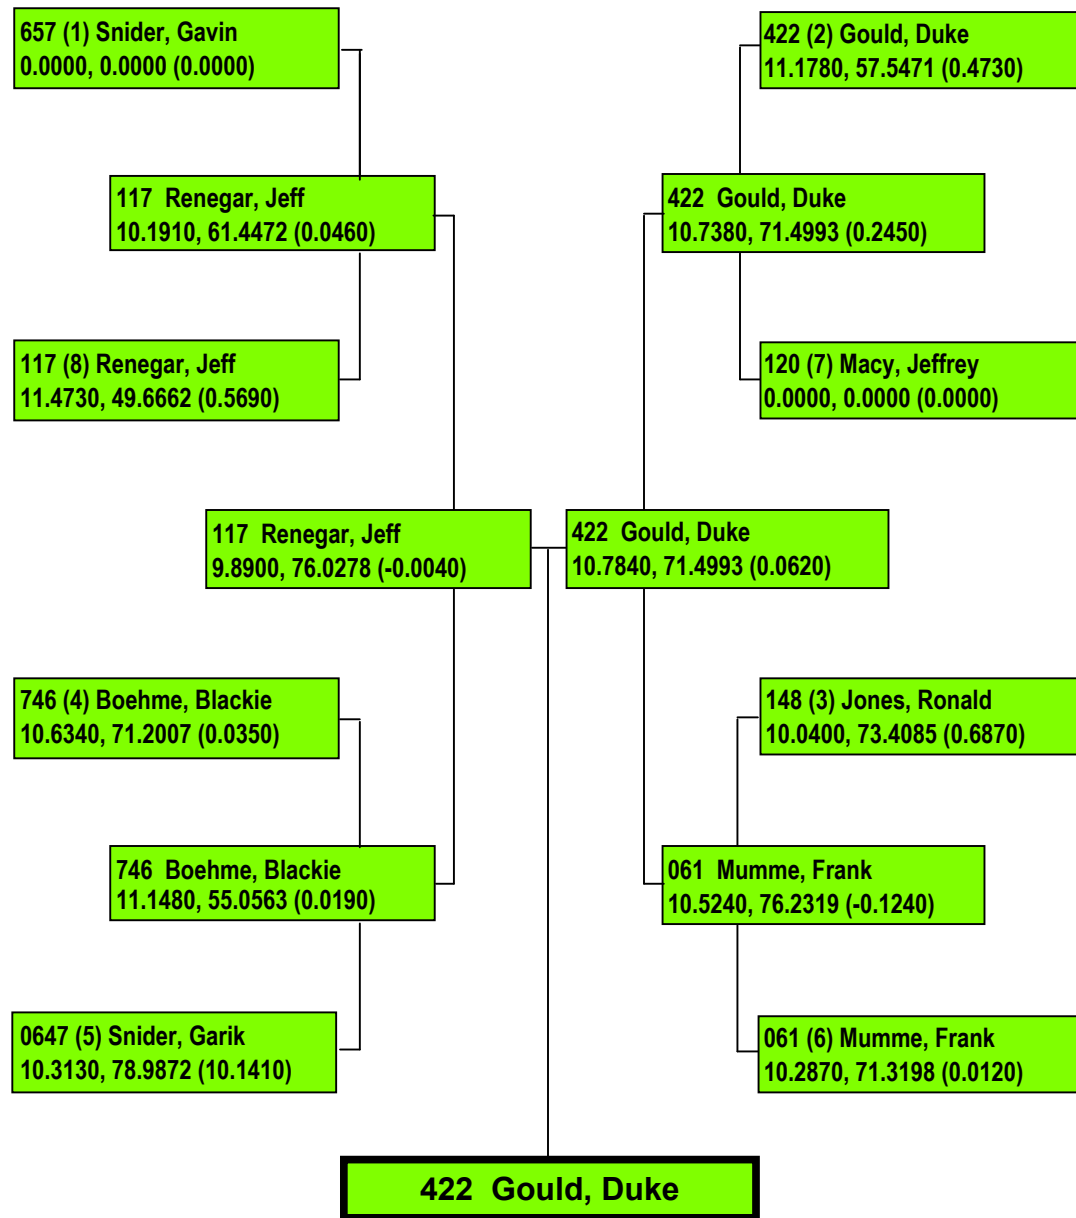

SHOWDOWN IN SAN ANGELO 2019

Precision Timing by www.DragTimeRacing.com