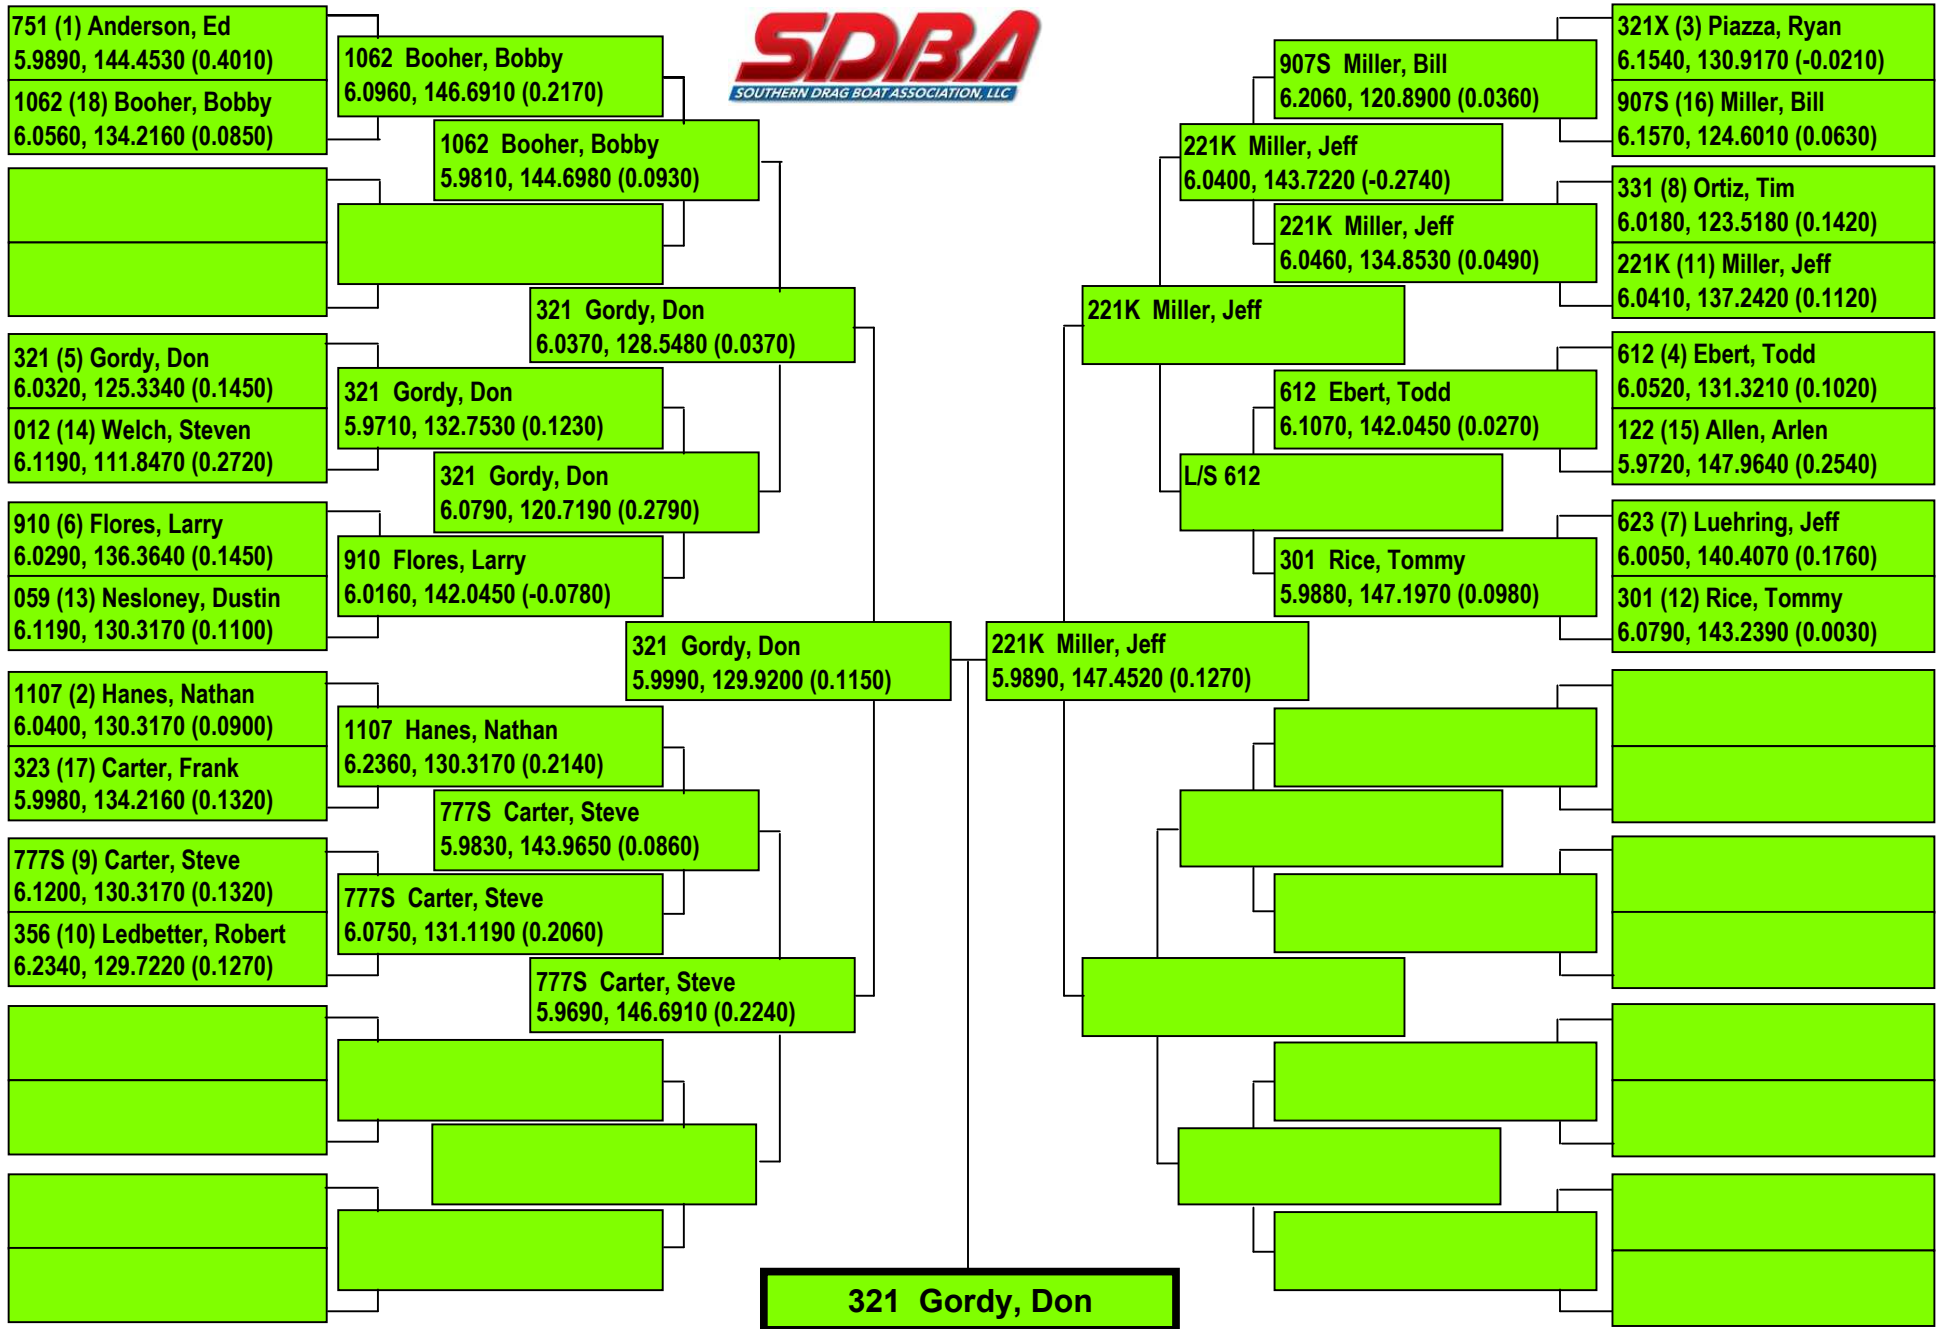

Precision Timing by www.DragTimeRacing.com

Class: PM - PROMOD

Racers in Class: 10 Rounds:4

Printed: SUNDAY 08/25/19 17:49:51

2019 DUEL ON THE BRAZOS

Precision Timing by www.DragTimeRacing.com

Class: QE - QUICK ELIMINATOR
Racers in Class: 18 Rounds:5