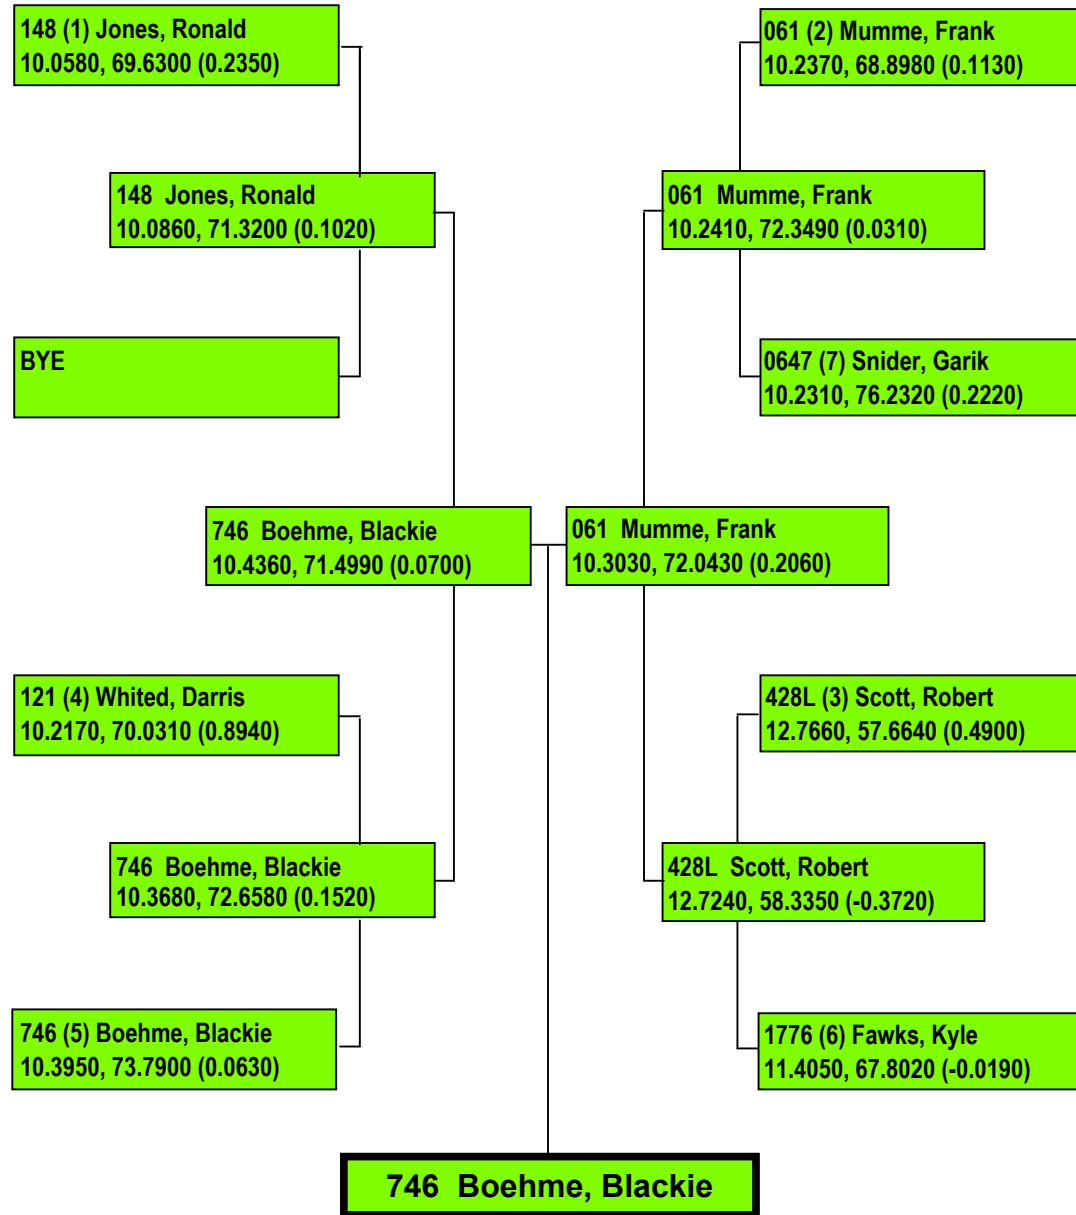

2019 DUEL ON THE BRAZOS

Precision Timing by www.DragTimeRacing.com