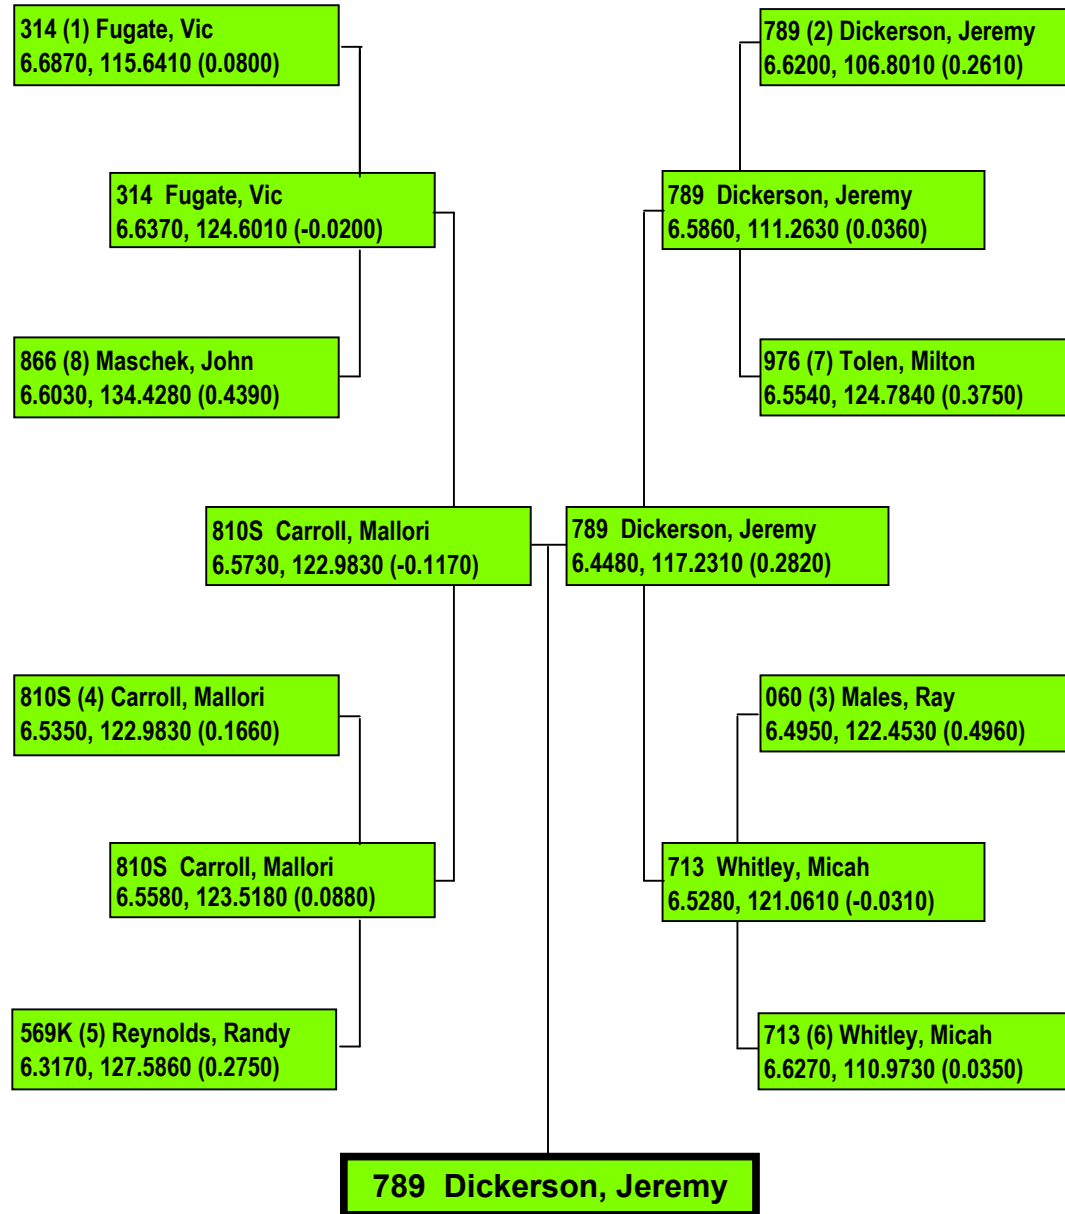

2019 DUEL ON THE BRAZOS

Precision Timing by www.DragTimeRacing.com