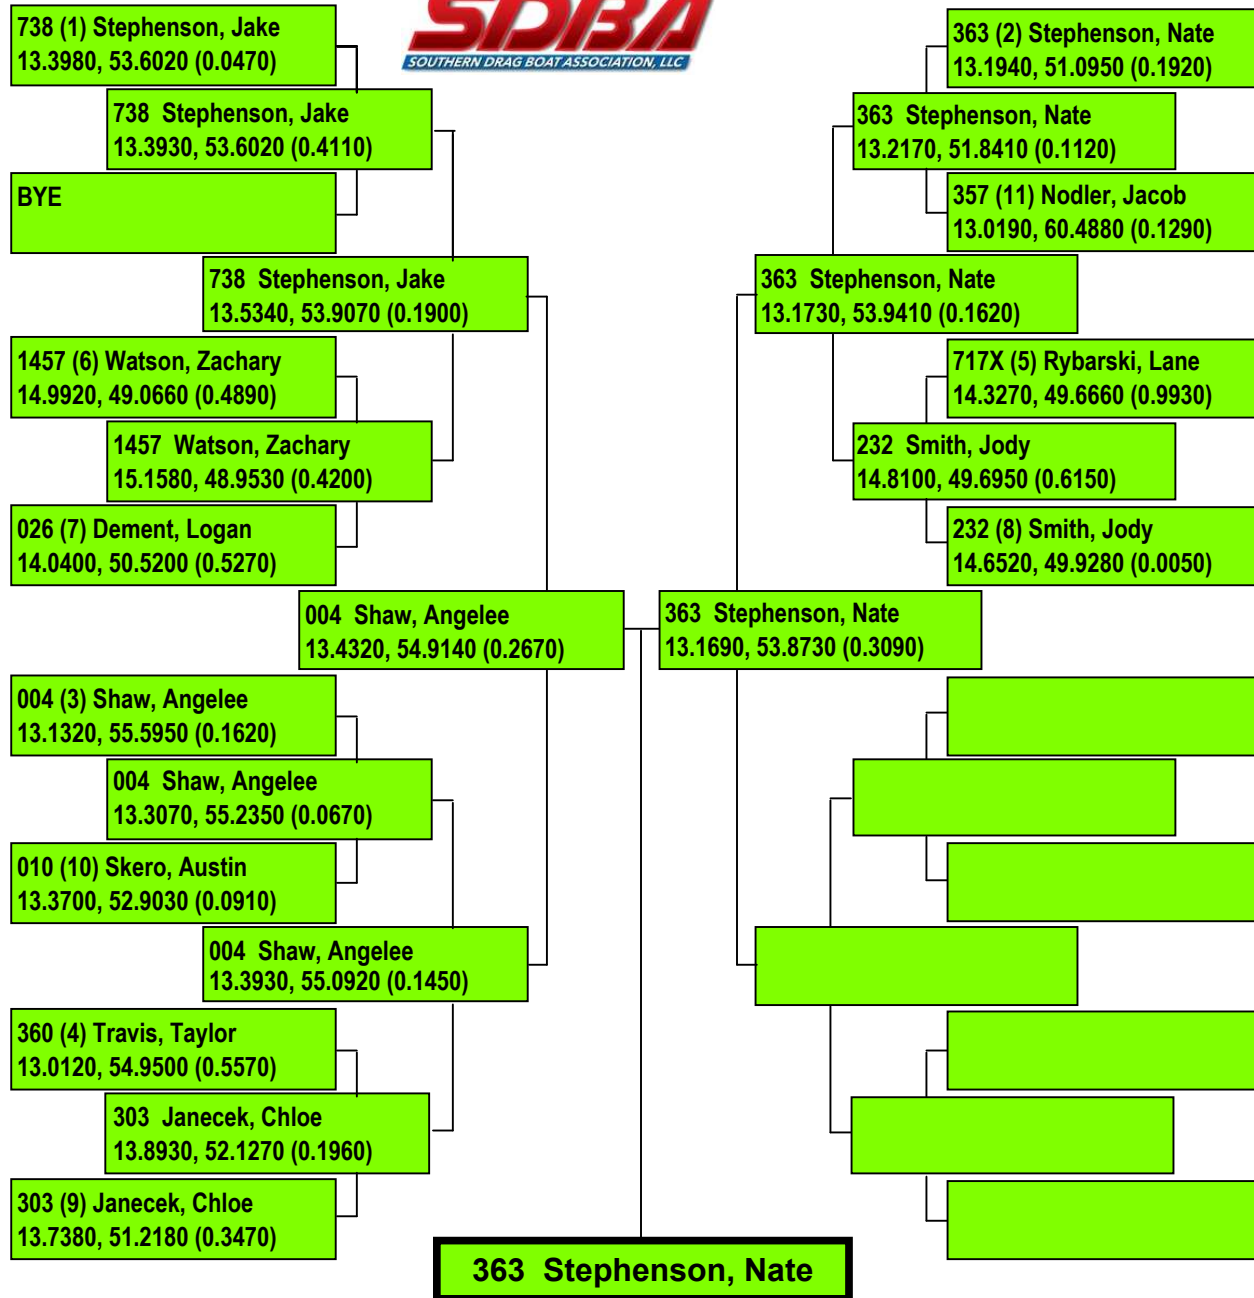

2019 DUEL ON THE BRAZOS

Precision Timing by www.DragTimeRacing.com