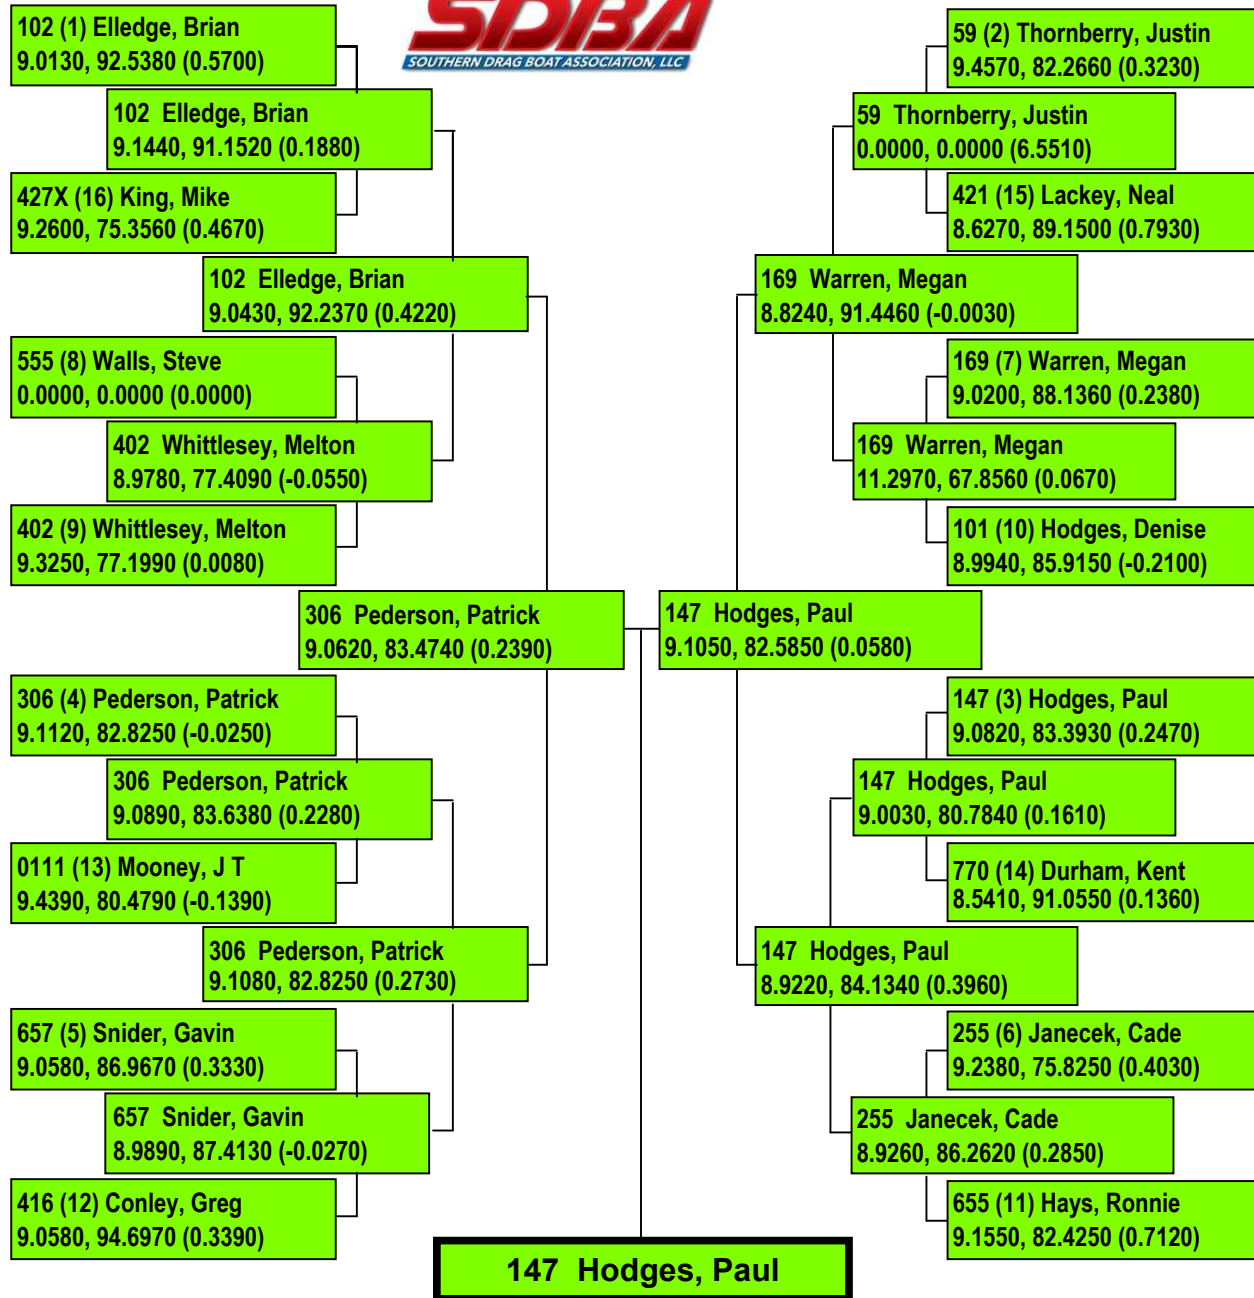

2019 DUEL ON THE BRAZOS

Precision Timing by www.DragTimeRacing.com