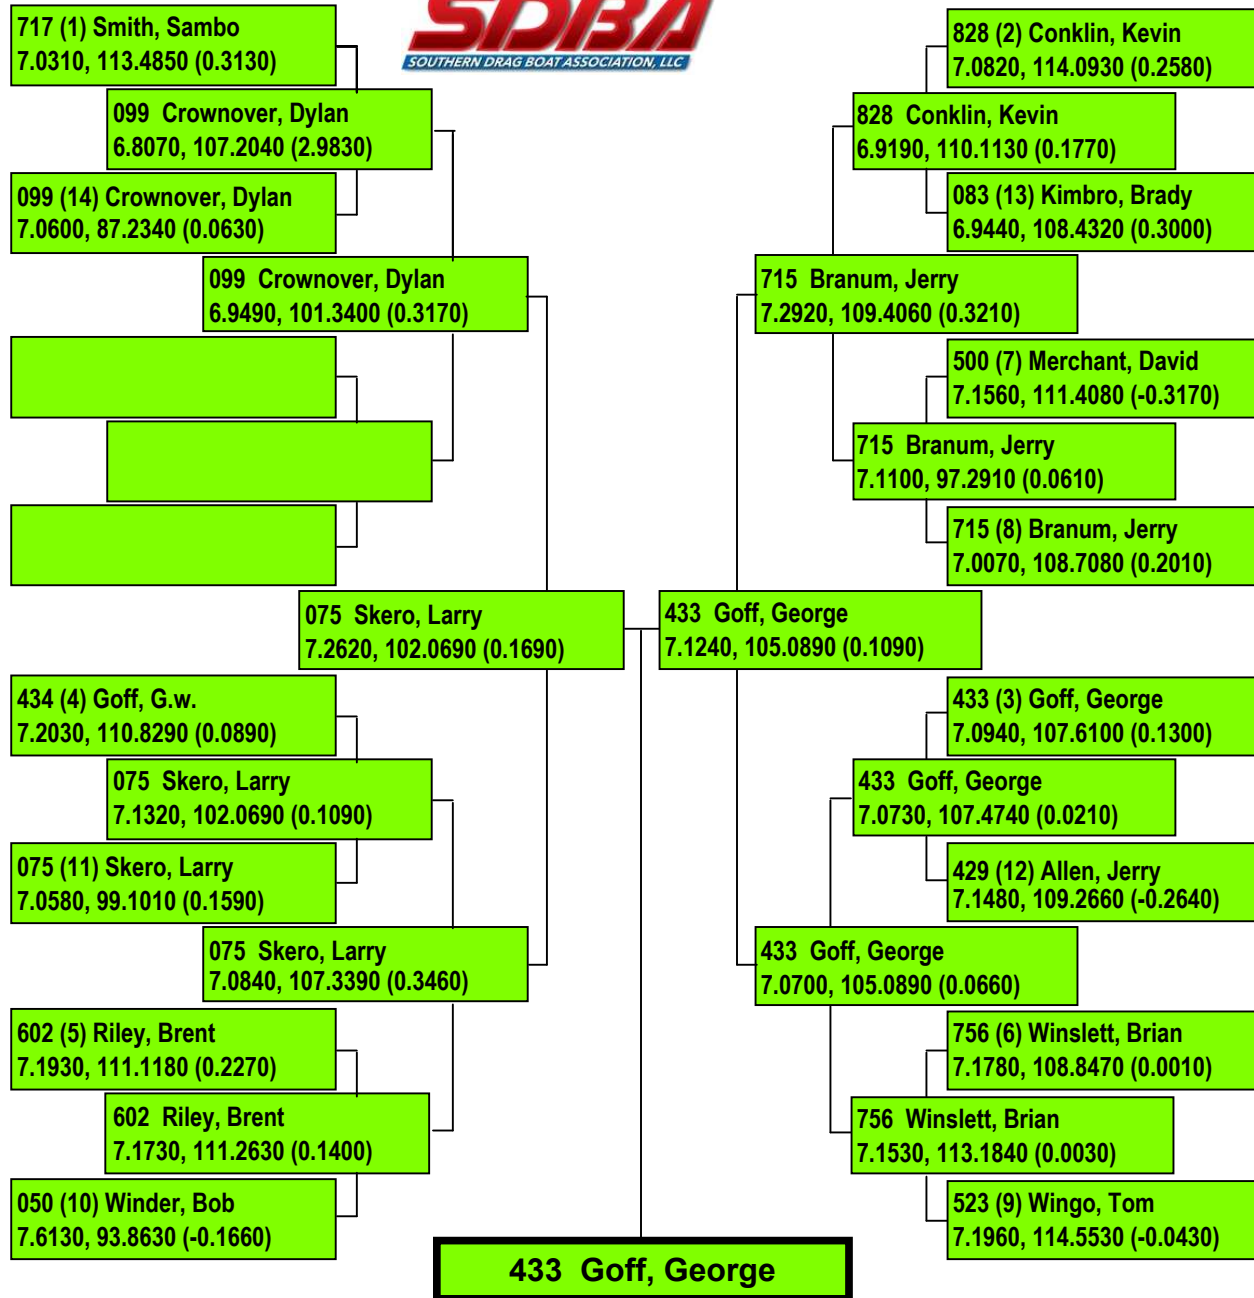

2019 DUEL ON THE BRAZOS

Precision Timing by www.DragTimeRacing.com