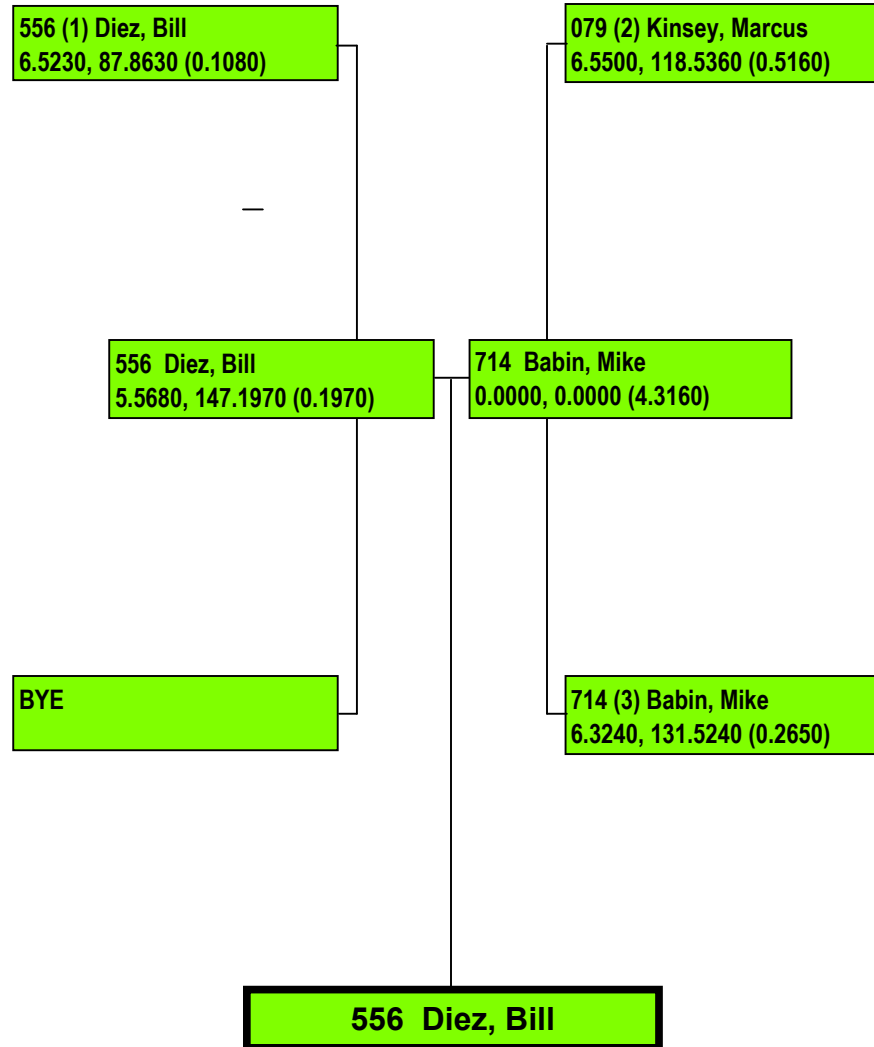

2019 DUEL ON THE BRAZOS

Precision Timing by www.DragTimeRacing.com