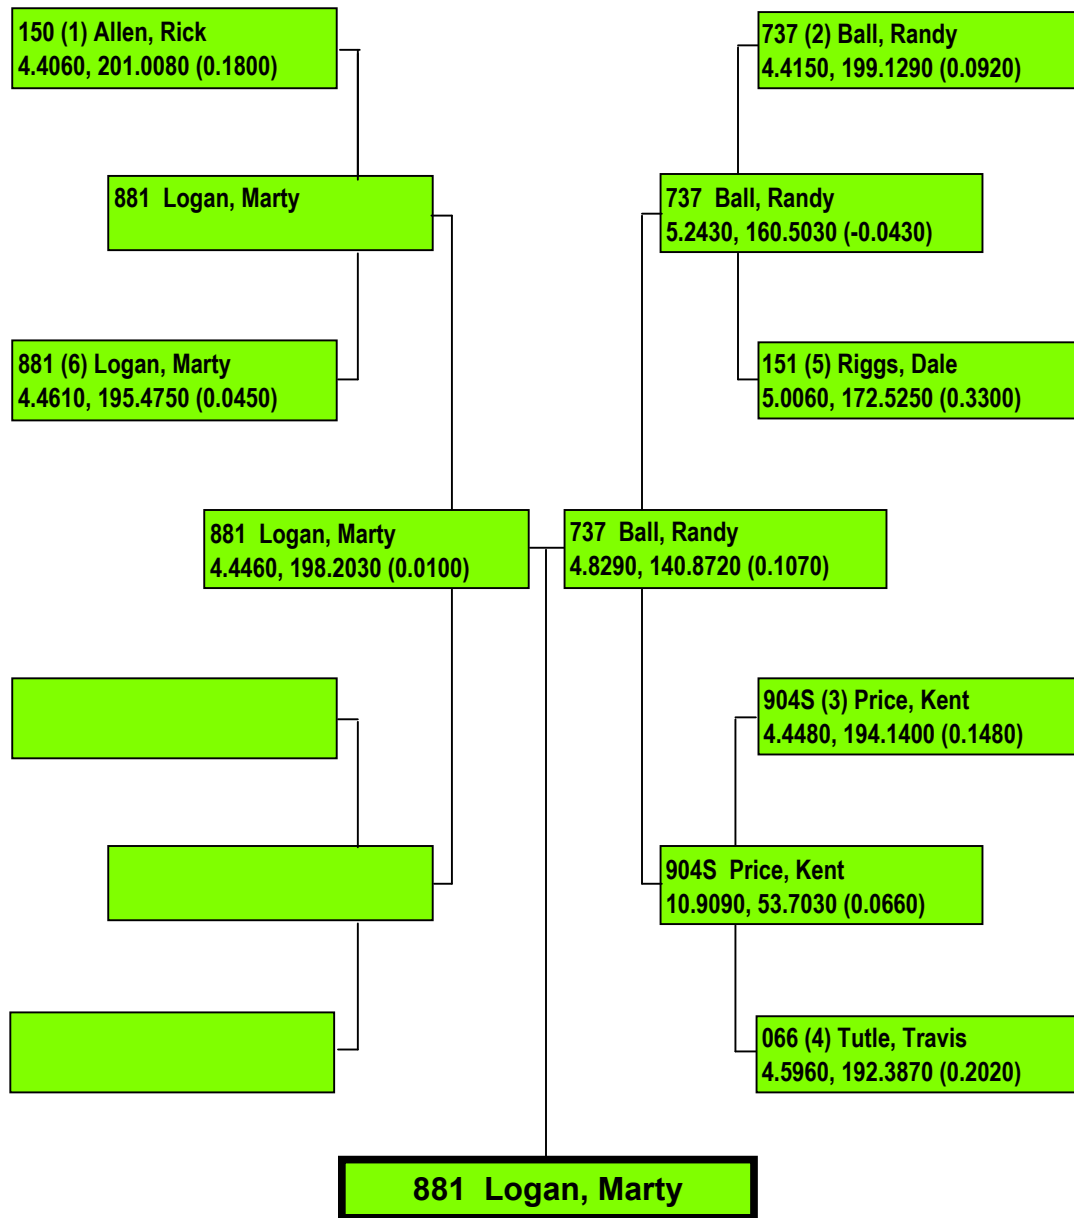

2019 DUEL ON THE BRAZOS

Precision Timing by www.DragTimeRacing.com

2019 DUEL ON THE BRAZOS

Precision Timing by www.DragTimeRacing.com

2019 DUEL ON THE BRAZOS

Precision Timing by www.DragTimeRacing.com

2019 DUEL ON THE BRAZOS

Precision Timing by www.DragTimeRacing.com

Class: PM - PROMOD

Racers in Class: 10 Rounds:4

Printed: SUNDAY 08/25/19 17:49:51

2019 DUEL ON THE BRAZOS

Precision Timing by www.DragTimeRacing.com

Class: QE - QUICK ELIMINATOR
Racers in Class: 18 Rounds:5