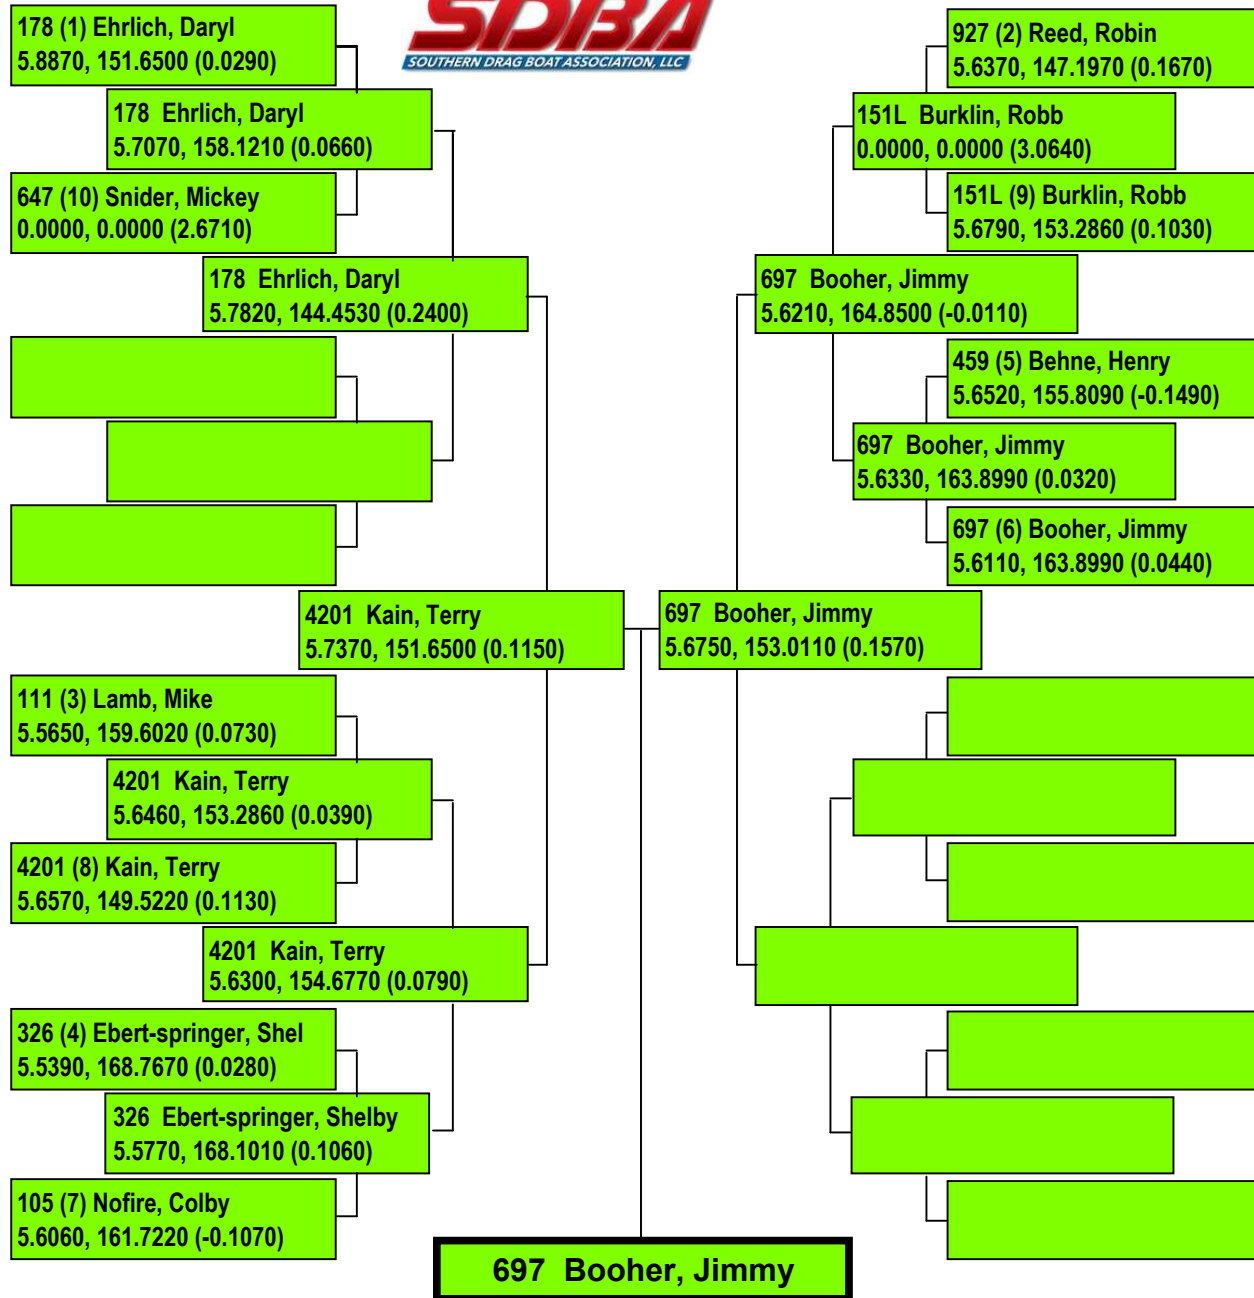

Precision Timing by www.DragTimeRacing.com

Class: PM - PROMOD

Racers in Class: 10 Rounds:4

Printed: SUNDAY 08/25/19 17:49:51

2019 DUEL ON THE BRAZOS

Precision Timing by www.DragTimeRacing.com

Class: QE - QUICK ELIMINATOR
Racers in Class: 18 Rounds:5