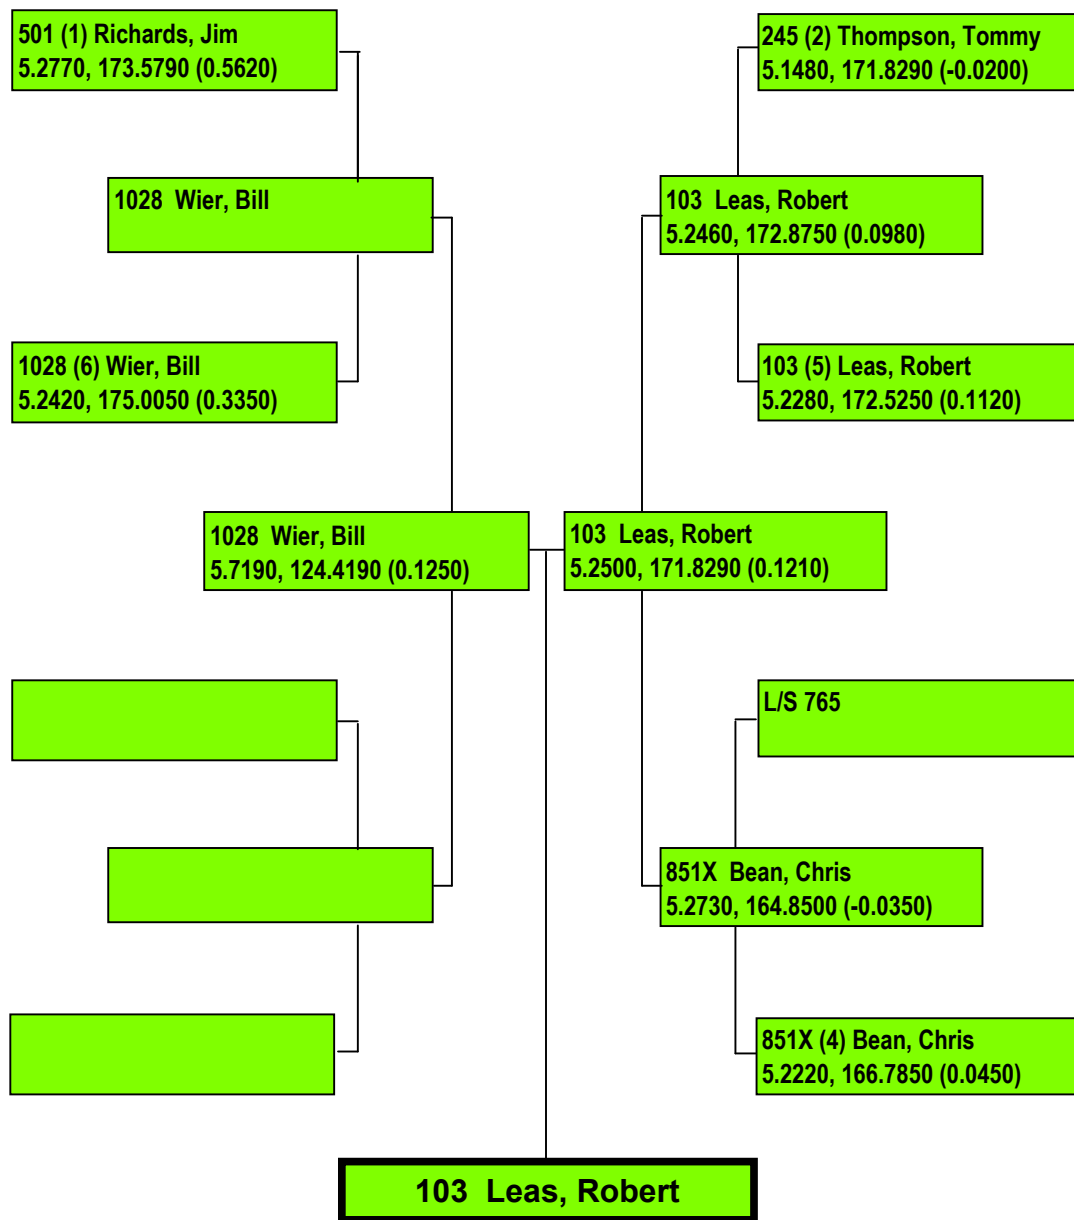

2019 DUEL ON THE BRAZOS

Precision Timing by www.DragTimeRacing.com