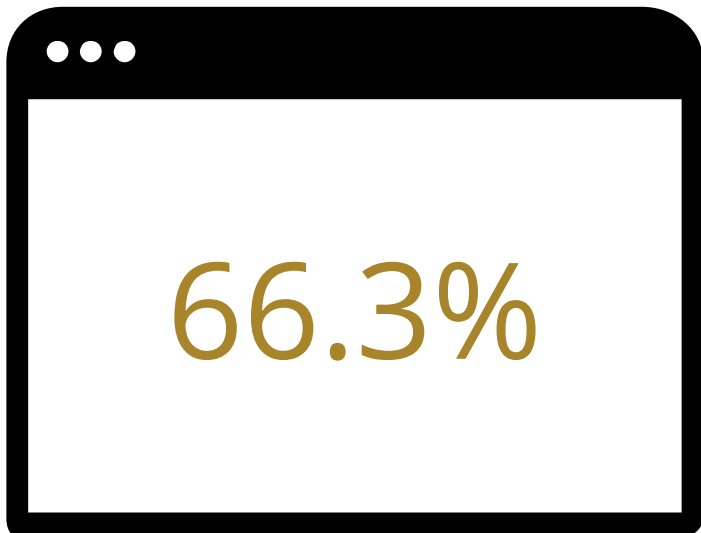

AUDIENCE DEMOGRAPHICS

Season Attendance
2021-2022

3200

Season Projected Attendance
2023-2024

5400

Online Engagement Rate
2022

66.3%

Number of Active Theatre Owners, Local
Theatre Directors and Educators

2022

6500