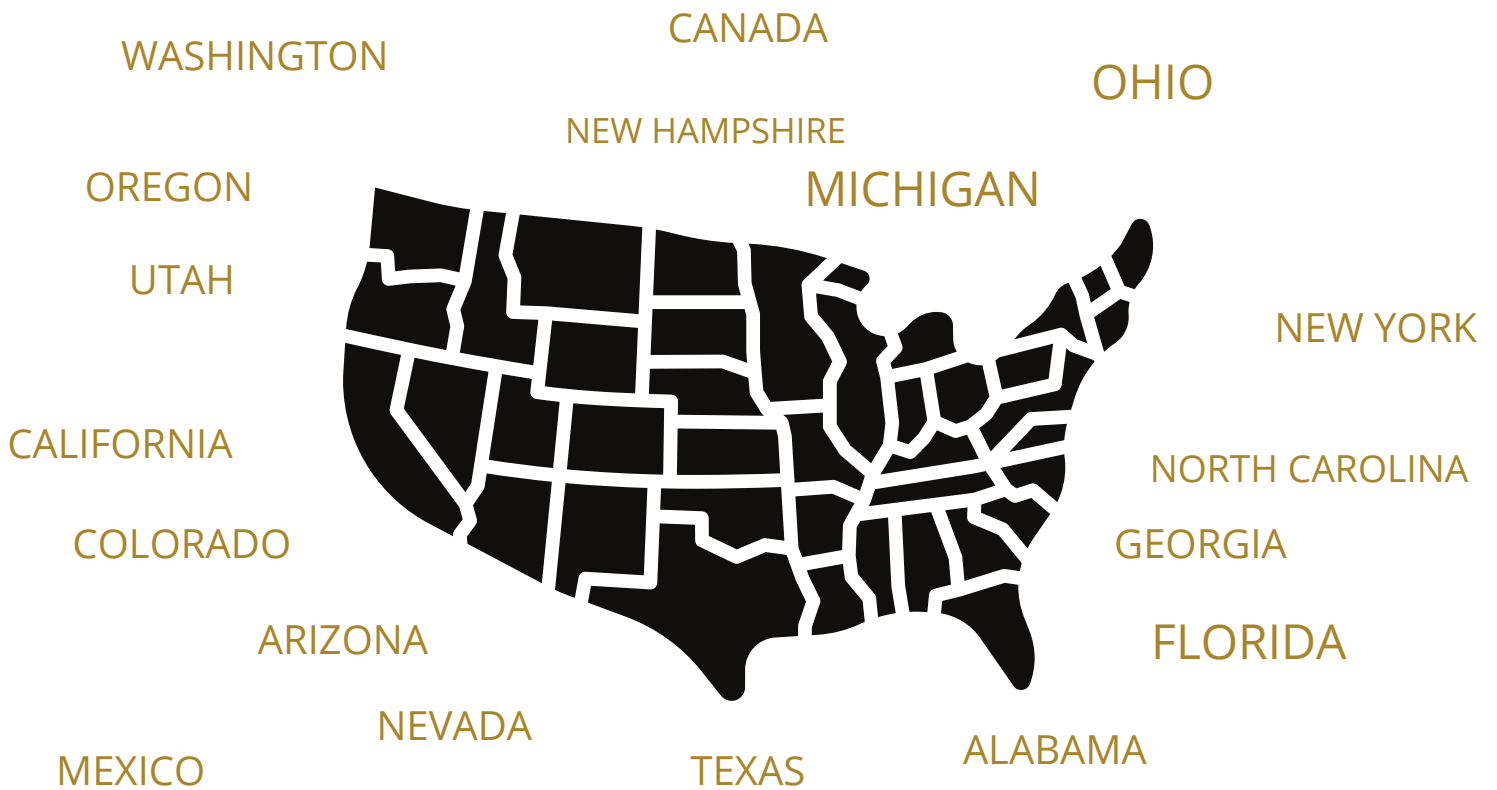

AUDIENCE DEMOGRAPHICS