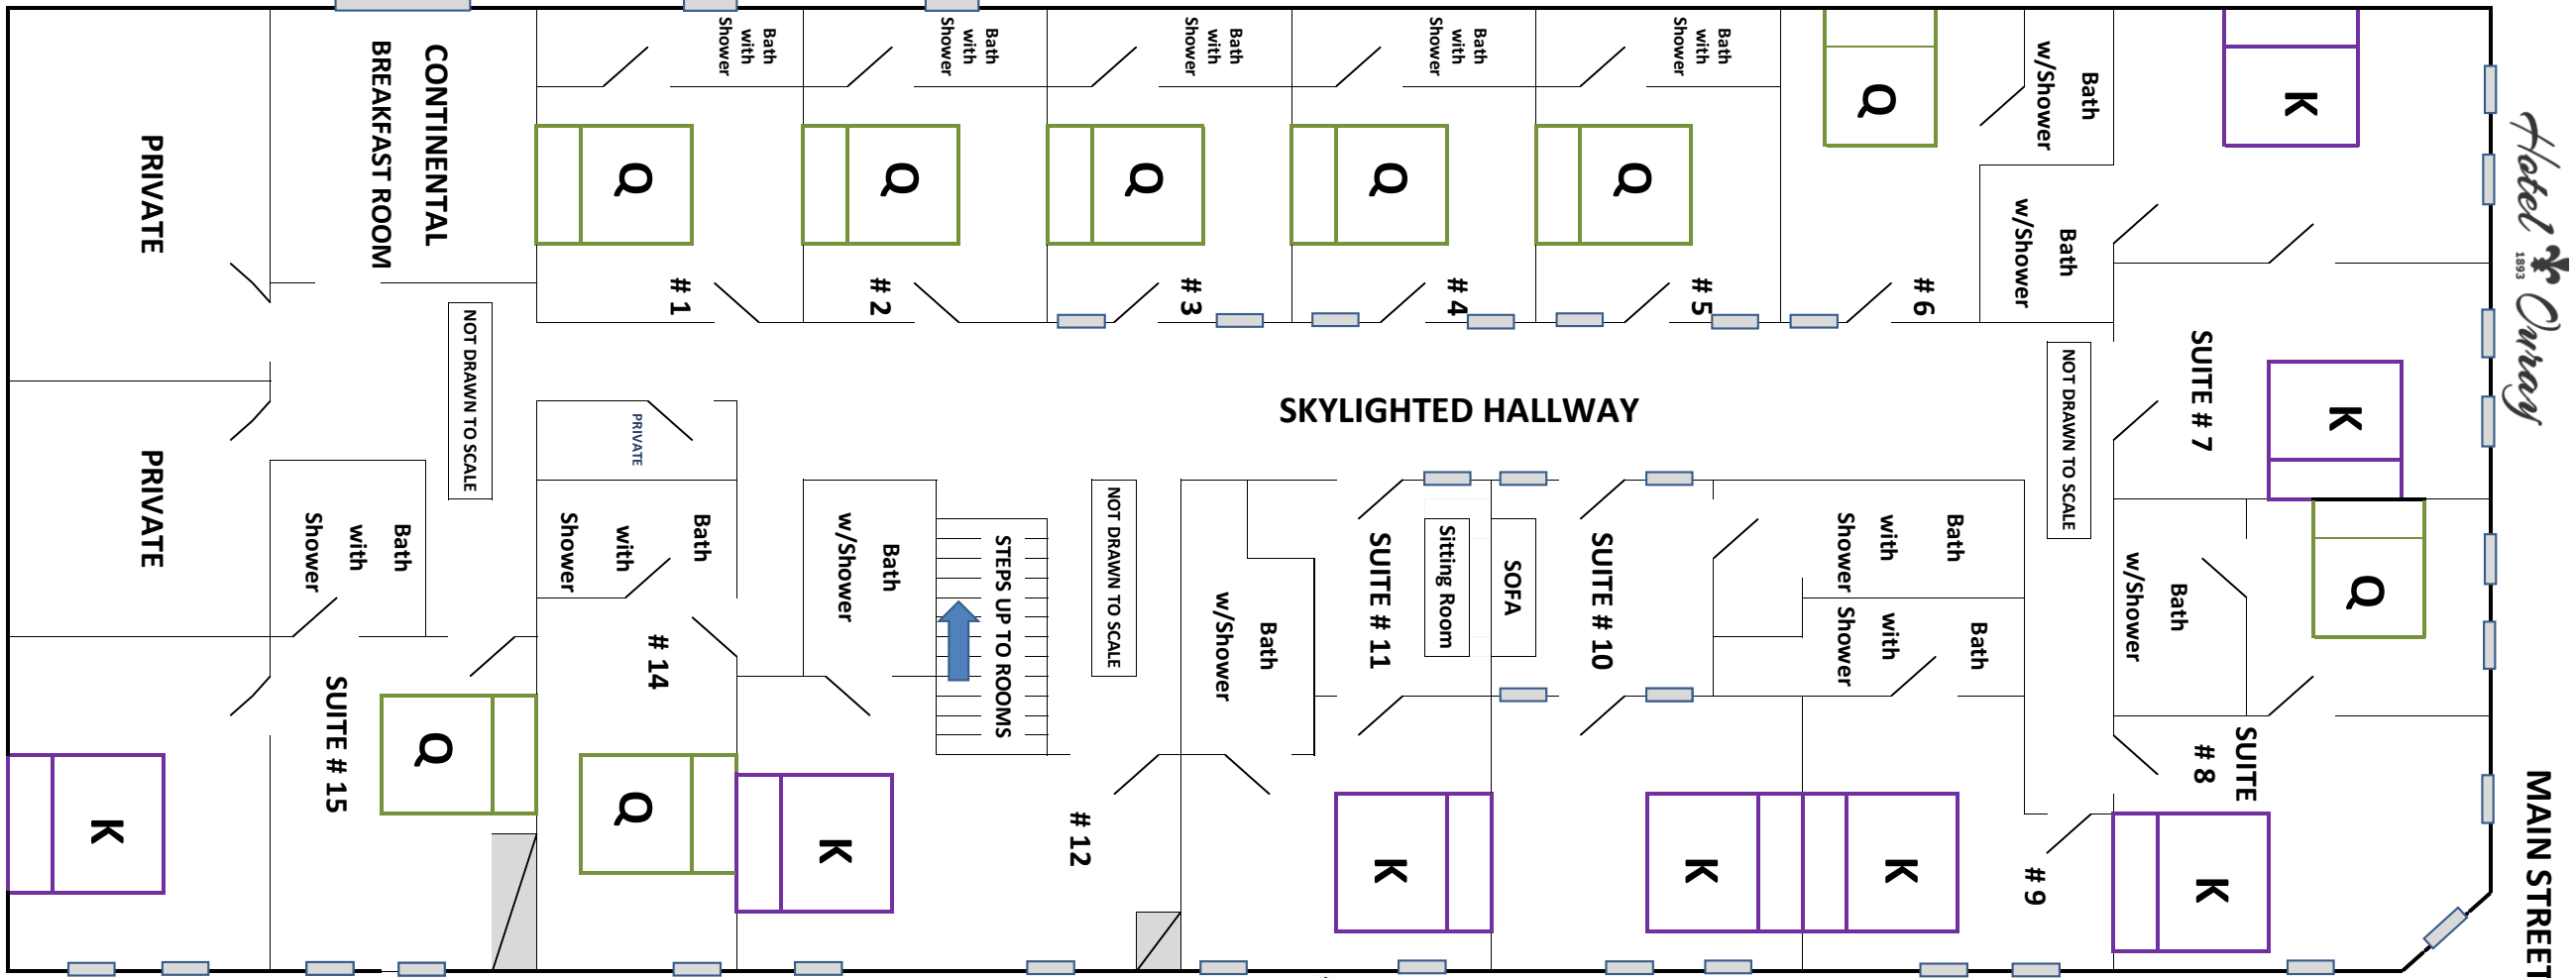

ROOMS 3 THROUGH 6 HAVE WINDOWS TO SKYLIGHTED HALLWAY ONLY

Hotel 1893 Ouray

MAIN STREET

6TH AVENUE

www.hotelouray.com

Hotel 1893 Ouray

970-325-0500

PRIVATE

PRIVATE

CONTINENTAL
BREAKFAST ROOM

SKYLIGHTED HALLWAY

STEPS UP TO ROOMS

NOT DRAWN TO SCALE

NOT DRAWN TO SCALE

NOT DRAWN TO SCALE

PRIVATE

SUITE # 15

14

12

SUITE # 11

SUITE # 10

SUITE # 8

SUITE # 7

6

Bath w/Shower

Bath w/Shower

SOFA

Siting Room

Bath with Shower

Bath with Shower

Bath w/Shower

Bath w/Shower