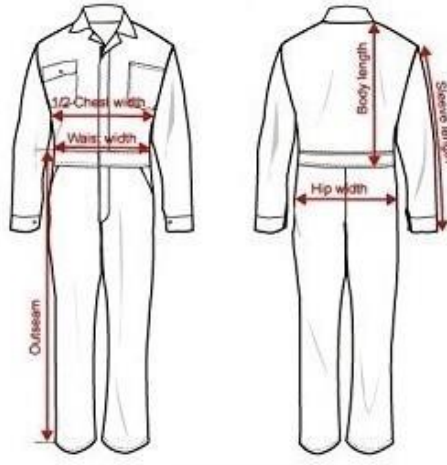

SIZE CHART FOR COVERALL

w.e.f. 01/06/2023

Measurements (Inches):

Size	No. Size	Body Length	Chest	Sleeves Length	Waist Width	Hip Width	Out Seam	In Seam	Height
S	38	20.0"	38.0"	22.5"	32.0"	40.0"	39.0"	29.0"	58.0"
M	40	20.5"	40.0"	23.0"	34.0"	42.0"	41.0"	29.5"	60.0"
L	42	21.0"	42.0"	23.5"	36.0"	44.0"	41.5"	30.0"	62.0"
XL	44	21.5"	44.0"	24.0"	38.0"	46.0"	42.0"	30.5"	64.0"
XXL	46	22.0"	46.0"	24.5"	40.0"	48.0"	42.5"	31.0"	66.0"
XXXL	48	22.5"	48.0"	25.0"	42.0"	50.0"	43.0"	31.5"	68.0"

- All sizes unit are measured in Inches.
- Measurements Shown may have a tolerance of 0.5" – 1.0" inches.
- Minimum Order Quantity (MOQ) is 100 Nos. for each size.