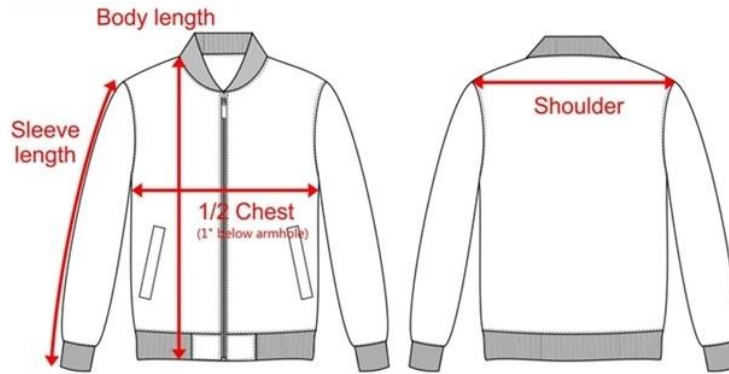

## SIZE CHART FOR JACKET

**w.e.f. 01/06/2023**

### Measurements (Inches):

Size	No. Size	Body Length	Chest	Sleeves Length	Shoulder	Biceps	Cuff	Collar
S	36	28.0"	40.0"	24.5"	18.5"	17.0"	10.0"	19.0"
M	38	28.5"	42.0"	25.0"	19.0"	17.5"	10.0"	19.0"
L	40	29.0"	44.0"	25.5"	20.0"	18.0"	10.5"	19.0"
XL	42	29.5"	46.0"	25.5"	21.0"	19.0"	10.5"	19.0"
XXL	44	29.5"	48.0"	25.5"	21.5"	19.0"	10.5"	19.0"
XXXL	46	30.0"	50.0"	26.0"	22.0"	19.5"	11.0"	19.0"