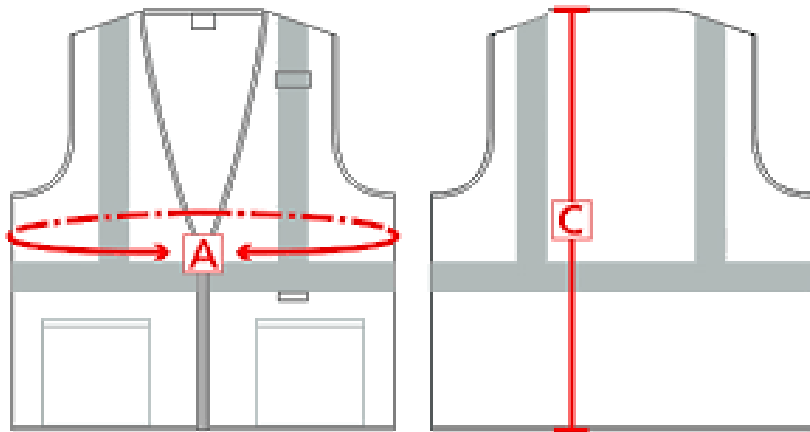

## SIZE CHART FOR REFLECTIVE SAFETY VEST

**w.e.f. 01/06/2023**

### Measurements (Inches):

Size	A Vest Exterior Chest Circumference	C Length
S	41.0"	25.0"
M	43.0"	25.0"
L	45.0"	26.0"
XL	47.0"	27.0"
XXL	49.0"	27.0"
XXXL	51.0"	28.0"

- All sizes unit are measured in Inches.
- Measurements Shown may have a tolerance of 0.5" – 1.0" inches.
- Minimum Order Quantity (MOQ) is 100 Nos. for each size.