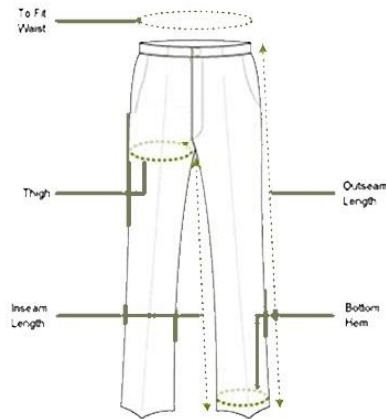

## SIZE CHART FOR TROUSER

**w.e.f. 01/06/2023**

### Measurements (Inches):

Size	No. Size	Bottom	Thigh	Hip Width	Out Seam	In Seam
S	28	7.0"	11.0"	36.0"	40.0"	30.0"
M	30	7.5"	11.5"	38.0"	40.0"	30.0"
L	32	8.0"	12.0"	40.0"	40.0"	30.0"
XL	34	8.0"	12.5"	42.0"	40.5"	31.0"
XXL	36	8.0"	13.0"	44.0"	40.5"	31.0"
XXXL	38	8.5"	13.5"	46.0"	41.0"	31.5"

- All sizes unit are measured in Inches.
- Measurements Shown may have a tolerance of 0.5" – 1.0" inches.
- Minimum Order Quantity (MOQ) is 100 Nos. for each size.