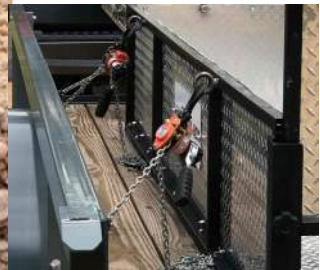

Constructed with 16 gauge tubing, welded frame and aluminum diamond plated base and siding, as well as 1" angle for side support keepers with rear access point.

EASY TO LOAD HOUSEHOLD ITEMS

**LANDSCAPING**

- \*NO MORE MESSY WORK SITES
- \*NO MORE LOADING MATERIAL ON TARPS
- \*NO MORE WAITING ON DELIVERIES

CLEANING

4'0X8'0

6 ANCHOR POINTS

ONE YARD OF ROCKS

3'0X7'0

EASY TO LOAD ROCKS/GRAVEL

## BENEFITS:

- \*COMES IN 2 SIZES  
4'0 X 8'0  
3'0 X 7'0
- \*EASY TO CLEAN
- \*WEATHER DURABILITY
- \*6 RIGGING ANCHOR POINTS
- \*CONTAINS MATERIAL & DEBRIS IN PLACE DURING TRANSPORT
- \*SAVE MONEY & TIME