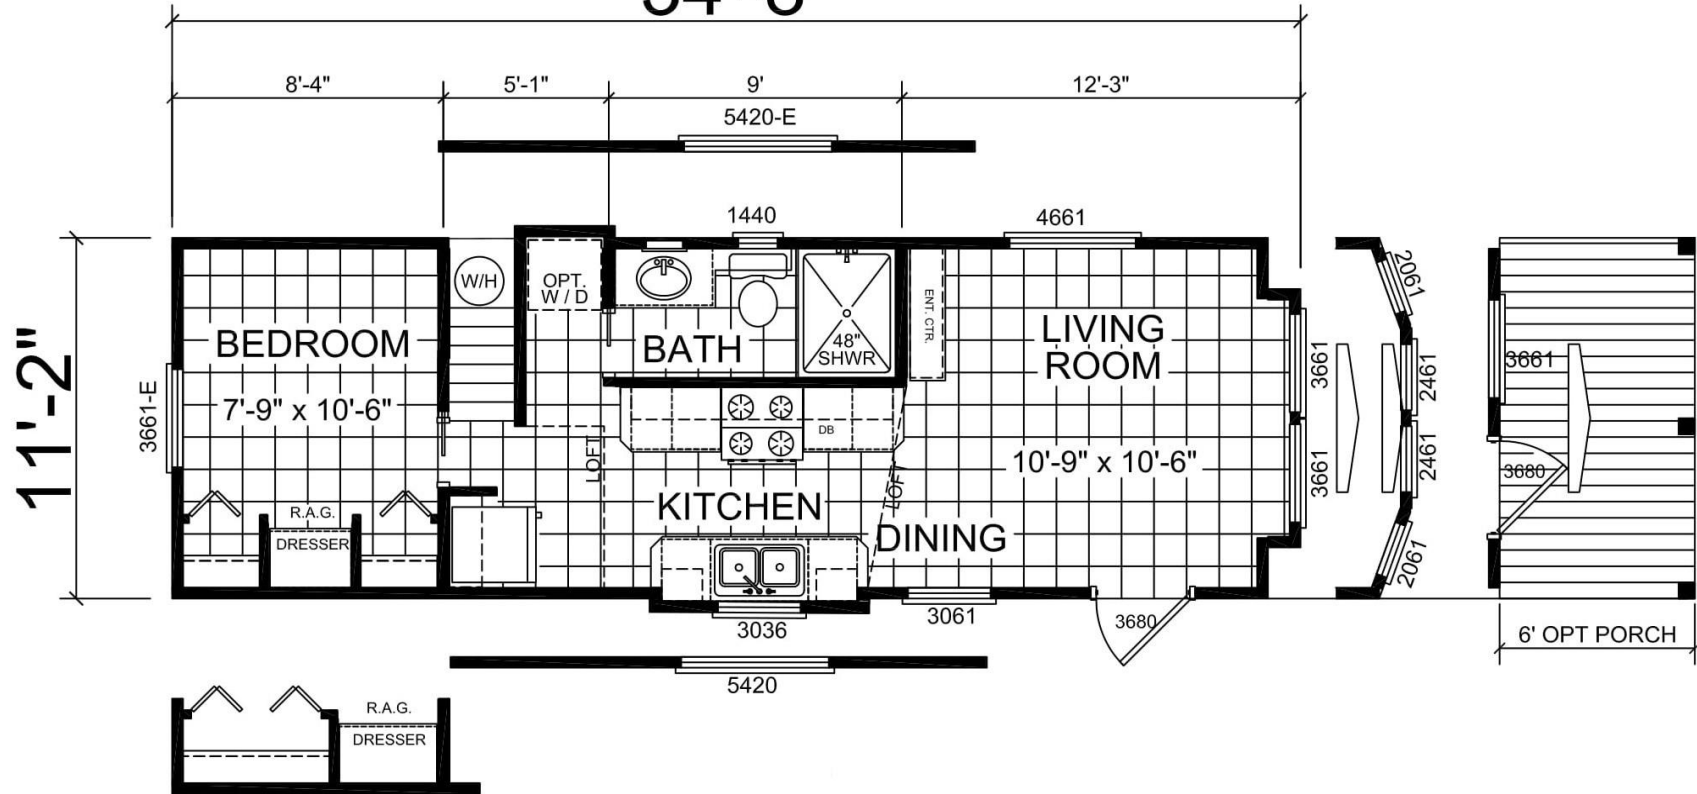

# Athens Park Series

34'-8"

Model 505-Loft - 399 Sq. Ft.