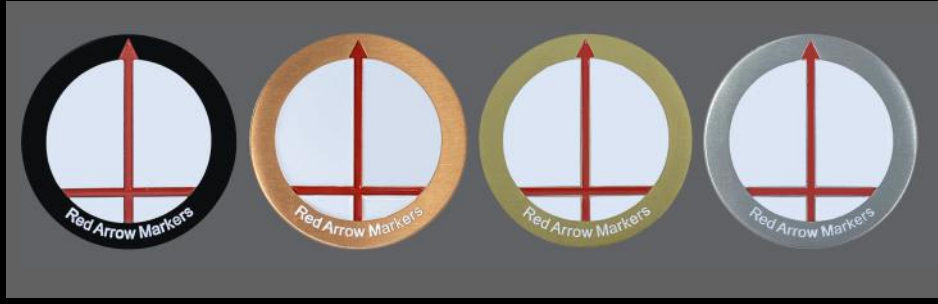

RED ARROW WREATH POP-OUT MEDALLION

The Red Arrow Wreath Pop Out Marker combines a classic medallion rim with a custom 1" marker. Now you can have a Pop Out Marker without the cost of the medallion set up fees.

DIVOT TOOLS

HAT CLIPS

RED ARROW METALLIC MARKERS

DIVOT TOOLS

Our handcrafted full metal markers make for an upscale high quality piece. The logos are hand painted into the metal that will showcase your logo's finest. Best of all they are priced the same as our traditional painted markers.

Red Arrow yardage markers bring an additional tool for the golfer and memento all in one. The yardage marker will guide you through your round with each hole's yardage. Then reexperience your round hole by hole and pinpoint those shots where glory was made.