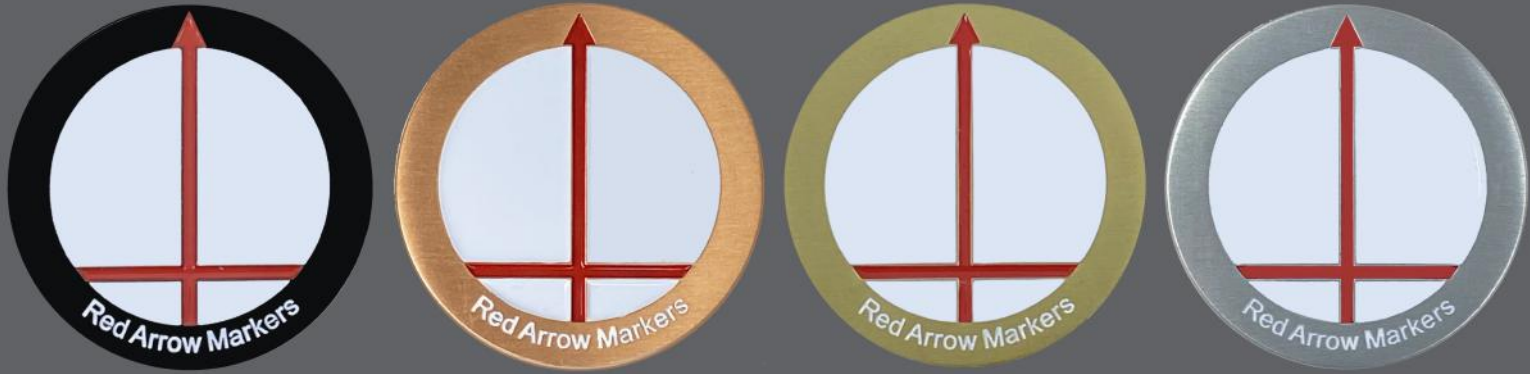

RED ARROW MARKERS

MARK - AIM - ALIGN - SINK!

ALIGNMENT MARKERS TO HOLE MORE PUTTS!

BALL MARKERS

HAT CLIPS

DIVOT TOOLS

BAG TAGS

RED ARROW MARKER