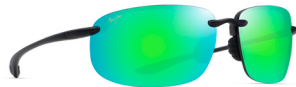

Lanai Package

An average fitting will include 18-24 styles, a sample of which shown below. This package contains Maui Jim frames with an MSRP of \$259 and under.

WAILUA
B454-03

KEOKEA
RM447-04T

ANUENUE
H448-01

ALELELE BRIDGE
438-02

RED SANDS
432-2M

LIQUID SUNSHINE
R601-04

BIG WAVE
440-2M

BANYANS
H412-10

HO'OKIPA AF
HT407N-11

PEHU
RM602-14

These styles shown above are examples of what could be included at your event. Your Maui Jim Representative will work with you to customize a package that is the best fit.

Kauai Package

An average fitting will include 18-24 styles, a sample of which shown below. This package contains Maui Jim sport frames.

KEOKEA
447-02

HO'OKIPA XL
GM456-14

HO'OKIPA
B407-11

HO'OKIPA ASIAN FIT
RM407N-2M