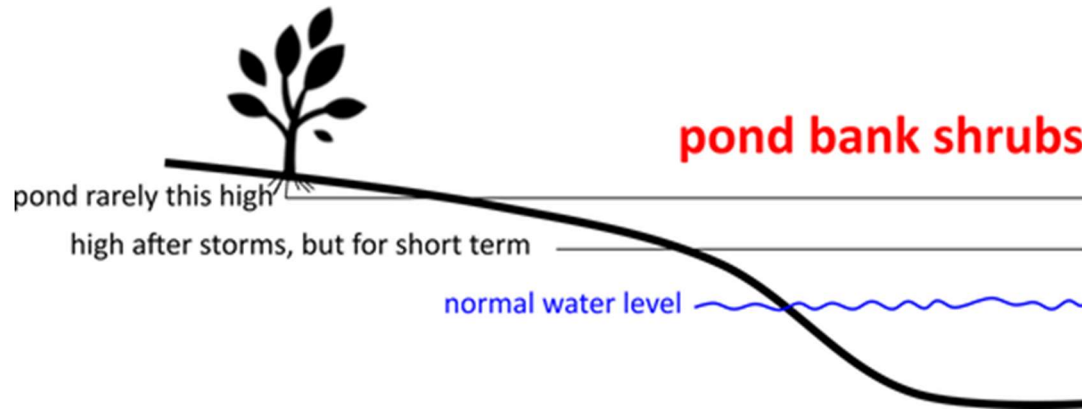

# Muddy Zone Plants

---

**Scarlet Rose  
Mallow**

**Shallow Sedge**

**Swamp Sunflower**

# Pond Bank Shrubs

---

**American  
Beautyberry**

**Inkberry**

**Virginia Sweetspire**