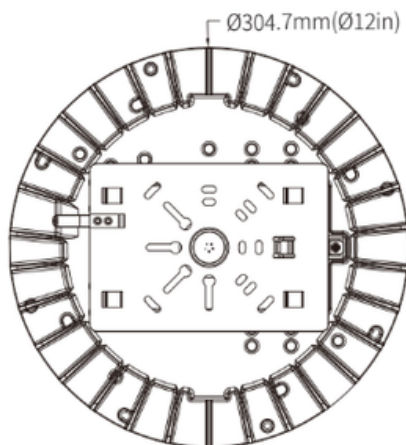

LED Canopy Fixture Round

Features & Essential Specs

Features:

- Field Selectable Wattage & CCT
- Wet Location Rated
- High Efficacy LED Chips
- Slim Design With Durable Housing
- EM battery & Sensor Options Available

Additional Detailed Specs On Next Page

LED Canopy Fixture Round

PERFORMANCE DATA

CLS-MS-CPR-60W27VDDKWD					
SETTING	SETTING WATTS	4000K (70CRI)		5000K (70CRI)	
		LUMENS	LPW	LUMENS	LPW
100%	60W	7700lm	128lm/W	7500lm	125lm/W
80%	46W	6500lm	141lm/W	6300lm	137lm/W
60%	34W	5000lm	147lm/W	4900lm	134lm/W
40%	22W	3600lm	164lm/W	3500lm	159lm/W

ELECTRICAL DATA

NUMBER OF DRIVERS	DRIVER CURRENT (mA)	NOMINAL POWER (W)	INPUT VOLTAGE (V)	CURRENT (Amps)
1	1050	60	120	0.50
		60	208	0.29
		60	240	0.25
		60	277	0.22

DIMENSIONS

84.3mm(3.32in)

Ø304.7mm(Ø12in)