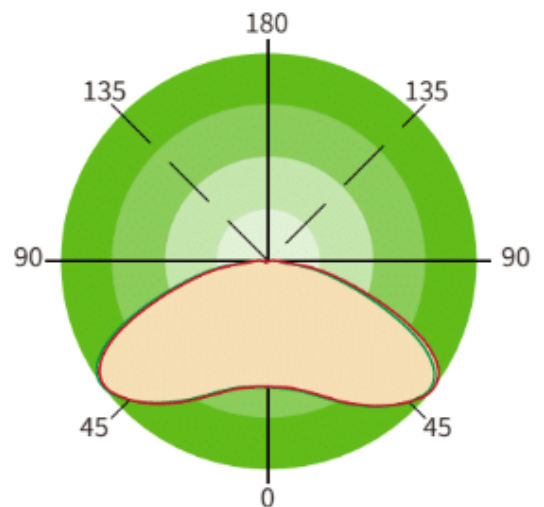

PHOTOMETRICS