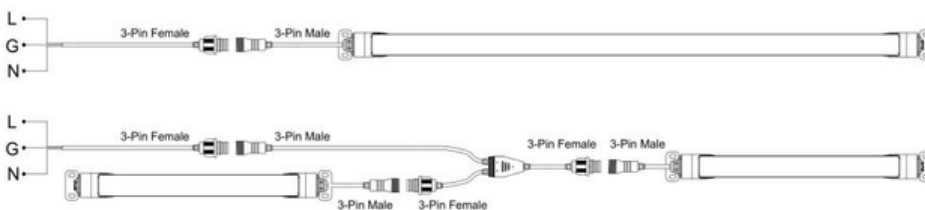

- Dimming: Non-Dimmable
- Mounting: Surface
- Housing: Aluminum & Polycarbonate
- Operating Temp: -3° to 113° F

Additional Detailed Specs On Next Page

LED Cooler Tube Fixture

CLS-VS-RC-18W1200-5K-CL-S | CLS-MN-RC-22W1200-5K-CL-S | CLS-MN-RC-22W1500-5K-CL-S | CLS-MN-RC-30W1800-5K-CL-S

Input Voltage: 120-277VAC	Available Lengths: 4FT 5FT 6FT	Available Wattages By Length: 4FT - 18/22W 5FT - 22W 6FT - 30W
Linking: Twist-on Y-cable attachment (below)	IP Rating: IP65	Color Rendering Index(CRI): ≥80
Lens Type: Clear	Lifespan: 50,000 hours	Pieces Per Case: 25

DIMENSIONS

Length	45.28 IN / 1150 MM
Width	1.38 IN / 35 MM
Height	1.41 IN / 35.8 MM

Length	62.48 IN / 1587 MM
Width	1.38 IN / 35 MM
Height	1.41 IN / 35.8 MM

Length	67.72 IN / 1720 MM
Width	1.38 IN / 35 MM
Height	1.41 IN / 35.8 MM

Wiring Diagram

Linking Y-Cable Option

CLS-RC-Y