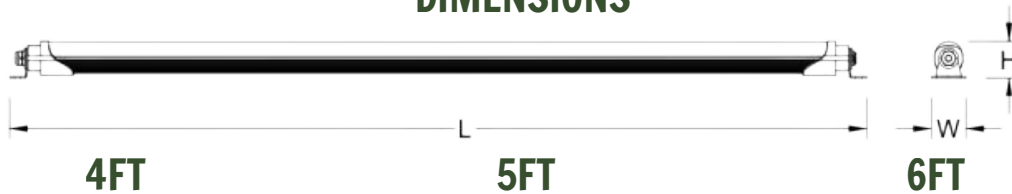

Essential Specs:

- Wattages: 18/22/30W
- CCT's Available:
50K (standard) 30/35/40K (custom order)
- Input Voltage: 120-277VAC
- Lumen Output: 168lm/W

Applications:

- Grocery Store Coolers
- Interior/Exterior Sign Lighting
- Gas Stations
- Convenience Stores

- Dimming: Non-Dimmable
- Mounting: Surface
- Housing: Aluminum & Polycarbonate
- Operating Temp: -3° to 113° F

Additional Detailed Specs On Next Page

LED Cooler Tube Fixture

CLS-VS-RC-18W1200-5K-CL-S | CLS-MN-RC-22W1200-5K-CL-S | CLS-MN-RC-22W1500-5K-CL-S | CLS-MN-RC-30W1800-5K-CL-S

Input Voltage: 120-277VAC	Available Lengths: 4FT 5FT 6FT	Available Wattages By Length: 4FT - 18/22W 5FT - 22W 6FT - 30W
Linking: Twist-on Y-cable attachment (below)	IP Rating: IP65	Color Rendering Index(CRI): ≥80
Lens Type: Clear	Lifespan: 50,000 hours	Pieces Per Case: 25

DIMENSIONS

Length	45.28 IN / 1150 MM
Width	1.38 IN / 35 MM
Height	1.41 IN / 35.8 MM

Length	62.48 IN / 1587 MM
Width	1.38 IN / 35 MM
Height	1.41 IN / 35.8 MM

Length	67.72 IN / 1720 MM
Width	1.38 IN / 35 MM
Height	1.41 IN / 35.8 MM