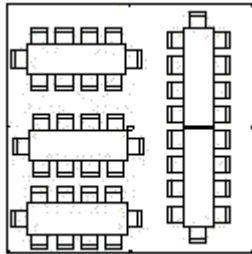

Seating layouts for 20'x20' Tent

6-6' Tables  
48 Chairs

8-6' Tables  
52 Chairs

4-60" Tables  
32 Chairs

5-8' Tables  
48 Chairs

6-8' Tables  
54 Chairs

Seating Layouts for 20'x30' Tent

8-6' Tables  
64 Chairs

9-6' Tables  
72 Chairs

6-60" Tables  
48 Chairs

7-8' Tables  
70 Chairs

8-8' Tables 76 Chairs

Seating Layouts for 20'x40' Tent

10-6' Tables

80 Chairs

12-6' Tables

96 Chairs

10-60" Tables 80 Chairs

10-8' Tables 100 Chairs

10-8' Tables 100 Chairs