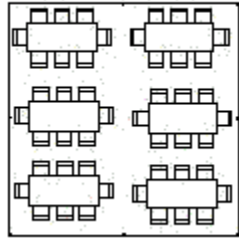

Seating layouts for 20'x20' Tent

6-6' Tables  
48 Chairs

8-6' Tables  
52 Chairs

4-60" Tables  
32 Chairs

5-8' Tables  
48 Chairs

6-8' Tables  
54 Chairs

Seating Layouts for 20'x30' Tent

8-6' Tables  
64 Chairs

9-6' Tables  
72 Chairs

6-60" Tables  
48 Chairs

7-8' Tables  
70 Chairs

8-8' Tables 76 Chairs

Seating Layouts for 20'x40' Tent

10-6' Tables

80 Chairs

12-6' Tables

96 Chairs

10-60" Tables 80 Chairs

10-8' Tables 100 Chairs

10-8' Tables 100 Chairs