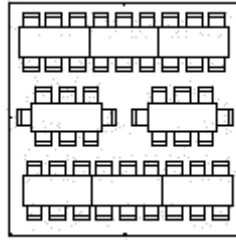

Seating layouts for 20'x20' Tent

6-6' Tables  
48 Chairs

8-6' Tables  
52 Chairs

4-60" Tables  
32 Chairs

5-8' Tables  
48 Chairs

6-8' Tables  
54 Chairs

Seating Layouts for 20'x30' Tent

8-6' Tables  
64 Chairs

9-6' Tables  
72 Chairs

6-60" Tables  
48 Chairs

7-8' Tables  
70 Chairs

8-8' Tables 76 Chairs

Seating Layouts for 20'x40' Tent

10-6' Tables

80 Chairs

12-6' Tables

96 Chairs

10-60" Tables 80 Chairs

10-8' Tables 100 Chairs

10-8' Tables 100 Chairs