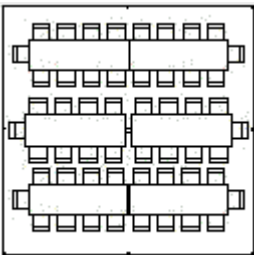

Seating layouts for 20'x20' Tent

6-6' Tables  
48 Chairs

8-6' Tables  
52 Chairs

4-60" Tables  
32 Chairs

5-8' Tables  
48 Chairs

6-8' Tables  
54 Chairs

Seating Layouts for 20'x30' Tent

8-6' Tables  
64 Chairs

9-6' Tables  
72 Chairs

6-60" Tables  
48 Chairs

7-8' Tables  
70 Chairs

8-8' Tables 76 Chairs

Seating Layouts for 20'x40' Tent

10-6' Tables

80 Chairs

12-6' Tables

96 Chairs

10-60" Tables 80 Chairs

10-8' Tables 100 Chairs

10-8' Tables 100 Chairs