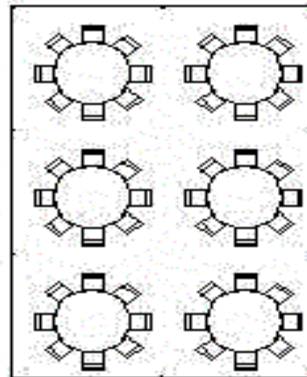

Seating layouts for 20'x20' Tent

6-6' Tables  
48 Chairs

8-6' Tables  
52 Chairs

4-60" Tables  
32 Chairs

5-8' Tables  
48 Chairs

6-8' Tables  
54 Chairs

Seating Layouts for 20'x30' Tent

8-6' Tables  
64 Chairs

9-6' Tables  
72 Chairs

6-60" Tables  
48 Chairs

7-8' Tables  
70 Chairs

8-8' Tables 76 Chairs

Seating Layouts for 20'x40' Tent

10-6' Tables

80 Chairs

12-6' Tables

96 Chairs

10-60" Tables 80 Chairs

10-8' Tables 100 Chairs

10-8' Tables 100 Chairs