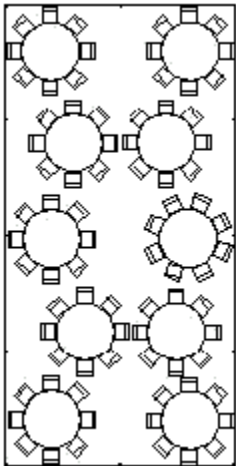

Seating layouts for 20'x20' Tent

6-6' Tables  
48 Chairs

8-6' Tables  
52 Chairs

4-60" Tables  
32 Chairs

5-8' Tables  
48 Chairs

6-8' Tables  
54 Chairs

Seating Layouts for 20'x30' Tent

8-6' Tables  
64 Chairs

9-6' Tables  
72 Chairs

6-60" Tables  
48 Chairs

7-8' Tables  
70 Chairs

8-8' Tables 76 Chairs

Seating Layouts for 20'x40' Tent

10-6' Tables

80 Chairs

12-6' Tables

96 Chairs

10-60" Tables 80 Chairs

10-8' Tables 100 Chairs

10-8' Tables 100 Chairs