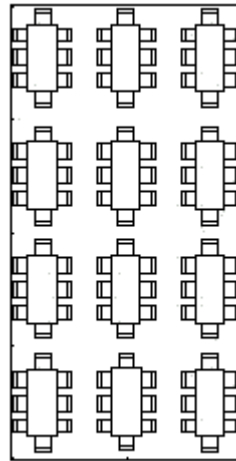

Seating layouts for 20'x20' Tent

6-6' Tables  
48 Chairs

8-6' Tables  
52 Chairs

4-60" Tables  
32 Chairs

5-8' Tables  
48 Chairs

6-8' Tables  
54 Chairs

Seating Layouts for 20'x30' Tent

8-6' Tables  
64 Chairs

9-6' Tables  
72 Chairs

6-60" Tables  
48 Chairs

7-8' Tables  
70 Chairs

8-8' Tables 76 Chairs

Seating Layouts for 20'x40' Tent

10-6' Tables

80 Chairs

12-6' Tables

96 Chairs

10-60" Tables 80 Chairs

10-8' Tables 100 Chairs

10-8' Tables 100 Chairs