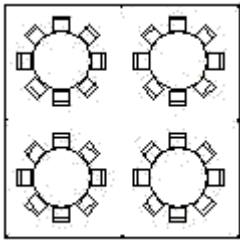

Seating layouts for 20'x20' Tent

6-6' Tables  
48 Chairs

8-6' Tables  
52 Chairs

4-60" Tables  
32 Chairs

5-8' Tables  
48 Chairs

6-8' Tables  
54 Chairs

Seating Layouts for 20'x30' Tent

8-6' Tables  
64 Chairs

9-6' Tables  
72 Chairs

6-60" Tables  
48 Chairs

7-8' Tables  
70 Chairs

8-8' Tables 76 Chairs

Seating Layouts for 20'x40' Tent

10-6' Tables

80 Chairs

12-6' Tables

96 Chairs

10-60" Tables 80 Chairs

10-8' Tables 100 Chairs

10-8' Tables 100 Chairs