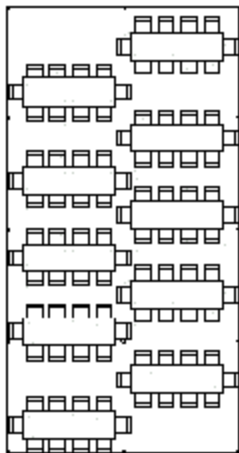

Seating layouts for 20'x20' Tent

6-6' Tables  
48 Chairs

8-6' Tables  
52 Chairs

4-60" Tables  
32 Chairs

5-8' Tables  
48 Chairs

6-8' Tables  
54 Chairs

Seating Layouts for 20'x30' Tent

8-6' Tables  
64 Chairs

9-6' Tables  
72 Chairs

6-60" Tables  
48 Chairs

7-8' Tables  
70 Chairs

8-8' Tables 76 Chairs

Seating Layouts for 20'x40' Tent

10-6' Tables

80 Chairs

12-6' Tables

96 Chairs

10-60" Tables 80 Chairs

10-8' Tables 100 Chairs

10-8' Tables 100 Chairs