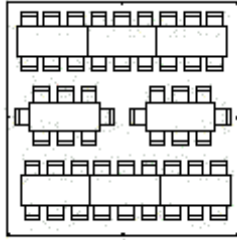

Seating layouts for 20'x20' Tent

6-6' Tables  
48 Chairs

8-6' Tables  
52 Chairs

4-60" Tables  
32 Chairs

5-8' Tables  
48 Chairs

6-8' Tables  
54 Chairs

Seating Layouts for 20'x30' Tent

8-6' Tables  
64 Chairs

9-6' Tables  
72 Chairs

6-60" Tables  
48 Chairs

7-8' Tables  
70 Chairs

8-8' Tables 76 Chairs

Seating Layouts for 20'x40' Tent

10-6' Tables

80 Chairs

12-6' Tables

96 Chairs

10-60" Tables 80 Chairs

10-8' Tables 100 Chairs

10-8' Tables 100 Chairs