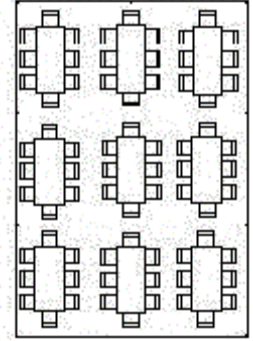

Seating layouts for 20'x20' Tent

6-6' Tables  
48 Chairs

8-6' Tables  
52 Chairs

4-60" Tables  
32 Chairs

5-8' Tables  
48 Chairs

6-8' Tables  
54 Chairs

Seating Layouts for 20'x30' Tent

8-6' Tables  
64 Chairs

9-6' Tables  
72 Chairs

6-60" Tables  
48 Chairs

7-8' Tables  
70 Chairs

8-8' Tables 76 Chairs

Seating Layouts for 20'x40' Tent

10-6' Tables

80 Chairs

12-6' Tables

96 Chairs

10-60" Tables 80 Chairs

10-8' Tables 100 Chairs

10-8' Tables 100 Chairs