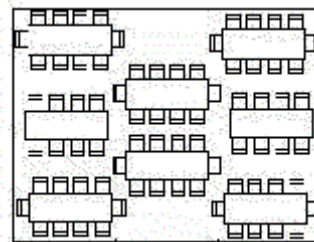

Seating layouts for 20'x20' Tent

6-6' Tables  
48 Chairs

8-6' Tables  
52 Chairs

4-60" Tables  
32 Chairs

5-8' Tables  
48 Chairs

6-8' Tables  
54 Chairs

Seating Layouts for 20'x30' Tent

8-6' Tables  
64 Chairs

9-6' Tables  
72 Chairs

6-60" Tables  
48 Chairs

7-8' Tables  
70 Chairs

8-8' Tables 76 Chairs

Seating Layouts for 20'x40' Tent

10-6' Tables

80 Chairs

12-6' Tables

96 Chairs

10-60" Tables 80 Chairs

10-8' Tables 100 Chairs

10-8' Tables 100 Chairs