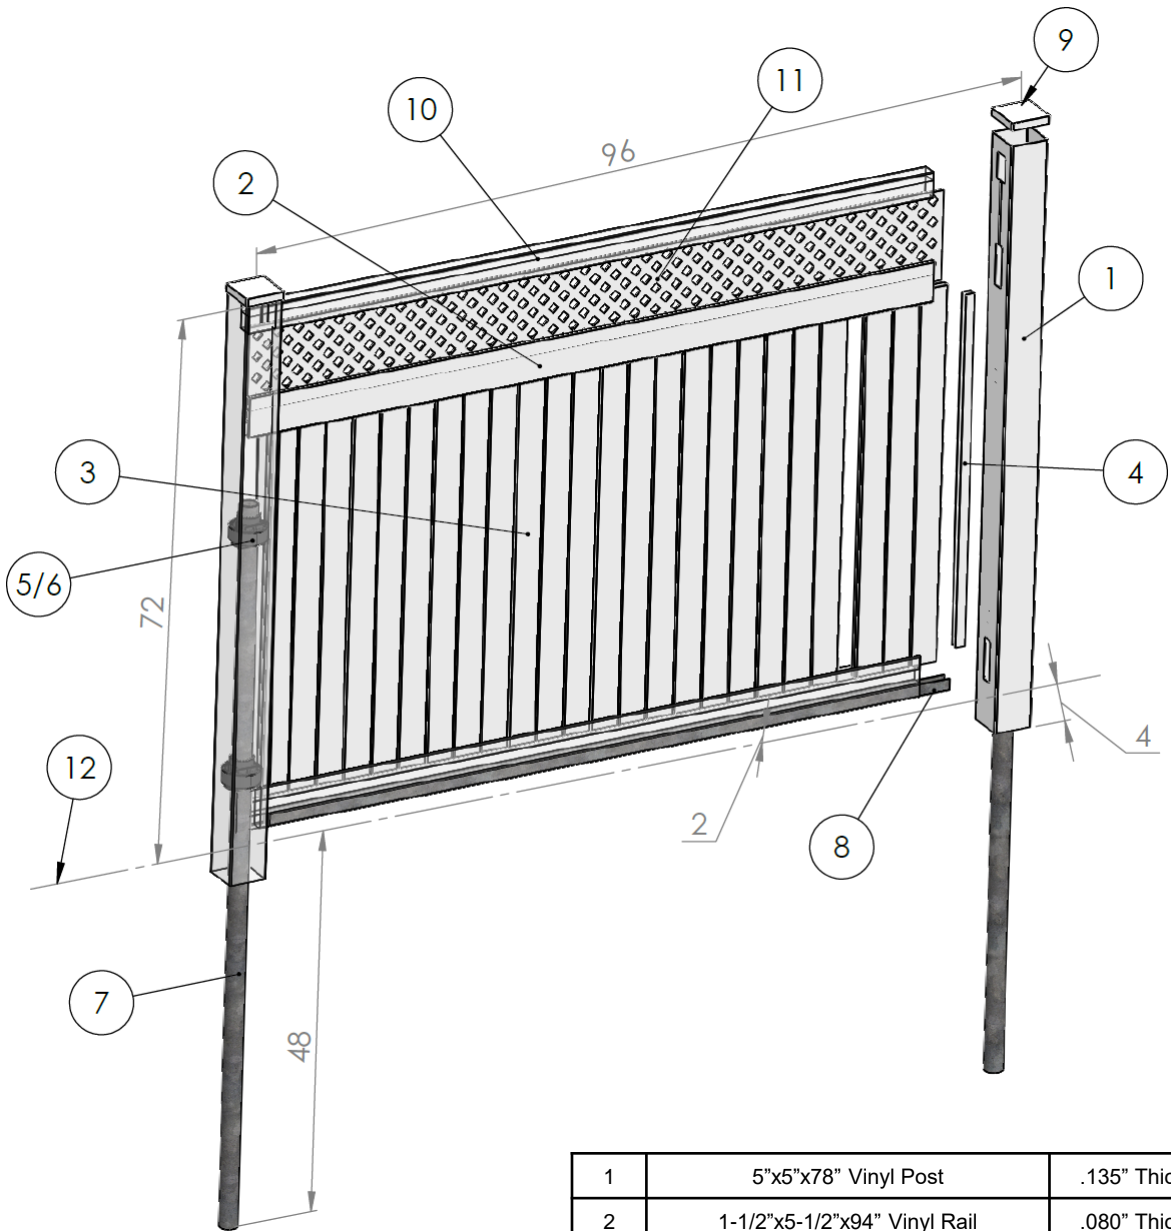

1	5"x5"x66" Vinyl Post	.135" Thickness
2	1-1/2"x5-1/2"x94" Vinyl Rail	.080" Thickness
3	.875"x(6"or11.3")x38-1/4" Vinyl Panel	.045" Thickness
4	7/8"x35" U-Channel	.060" Thickness
5/6	5"x2-3/8" Post Collar Adapter	HDPE
7	2-3/8"x8' Galvanized Steel Post	SS15 or SK40
8	94" Metal Insert	Bottom Rail
9	5"x5" Vinyl Cap	Pyramid (Options Available)
10	2"x3-1/2"x94" Vinyl Rail	.120" Thickness
11	1/4"x12"x94" Lattice Accent	-----
12	Ground Level	-----

Description
5' Privacy Profile (Lattice Accent)

Revised:
02/01/2020

SKU: .

Notes:
All parts shown are property of
C.A.F Inc

Scale:
NTS

CAF
CENTRAL ALBERTA FENCING INC
VINYL • WOOD • ORNAMENTAL • EST. 2009

Central Alberta Fencing inc.
(403) 986-5484 Red Deer
(403) 354-5484 Calgary
info@centralalbertafencing.ca
www.centralalbertafencing.ca

1	5"x5"x78" Vinyl Post	.135" Thickness
2	1-1/2"x5-1/2"x94" Vinyl Rail	.080" Thickness
3	.875"x(6"or11.3")x50-1/4" Vinyl Panel	.045" Thickness
4	7/8"x47" U-Channel	.060" Thickness
5/6	5"x2-3/8" Post Collar Adapter	HDPE
7	2-3/8"x8' Galvanized Steel Post	SS15 or SK40
8	94" Metal Insert	Bottom Rail
9	5"x5" Vinyl Cap	Pyramid (Options Available)
10	2"x3-1/2"x94" Vinyl Rail	.120" Thickness
11	1/4"x12"x94" Lattice Accent	-----
12	Ground Level	-----

Description
6' Privacy Profile (Lattice Accent)

Revised:
02/01/2020

SKU: .

Notes:
All parts shown are property of
C.A.F Inc

Scale:
NTS

CAF

CENTRAL ALBERTA FENCING INC

VINYL • WOOD • ORNAMENTAL • EST. 2009