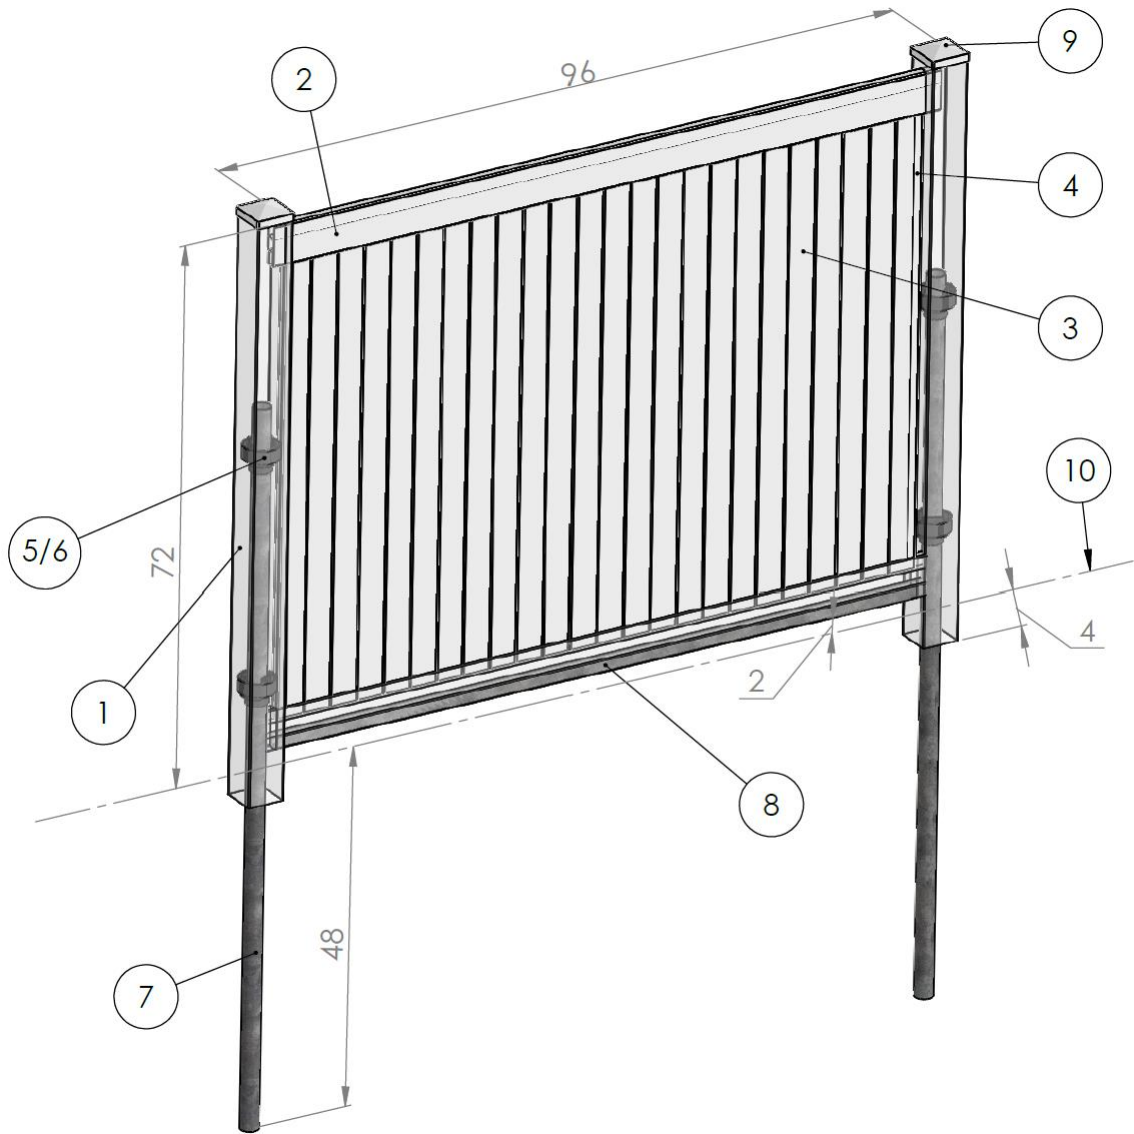

1	5"x5"x66" Vinyl Post	.135" Thickness
2	1-1/2"x5-1/2"x94" Vinyl Rail	.080" Thickness
3	.875"x(6"or11.3")x52-1/4" Vinyl Panel	.045" Thickness
4	7/8"x47" U-Channel	.060" Thickness
5/6	5"x2-3/8" Post Collar Adapter	HDPE
7	2-3/8"x8' Galvanized Steel Post	SS15 or SK40
8	94" Metal Insert	Bottom Rail
9	5"x5" Vinyl Cap	Pyramid (Options Available)
10	Ground Level	-----

Description  
5' Privacy Profile

Revised:  
02/01/2020

SKU: .

Notes:  
All parts shown are property of  
C.A.F Inc

Scale:  
NTS

**CAF**  
CENTRAL ALBERTA FENCING INC  
VINYL • WOOD • ORNAMENTAL • EST. 2009

1	5"x5"x78" Vinyl Post	.135" Thickness
2	1-1/2"x5-1/2"x94" Vinyl Rail	.080" Thickness
3	.875"x(6"or11.3")x62-1/4" Vinyl Panel	.045" Thickness
4	7/8"x59" U-Channel	.060" Thickness
5/6	5"x2-3/8" Post Collar Adapter	HDPE
7	2-3/8"x8' Galvanized Steel Post	SS15 or SK40
8	94" Metal Insert	Bottom Rail
9	5"x5" Vinyl Cap	Pyramid (Options Available)
10	Ground Level	-----