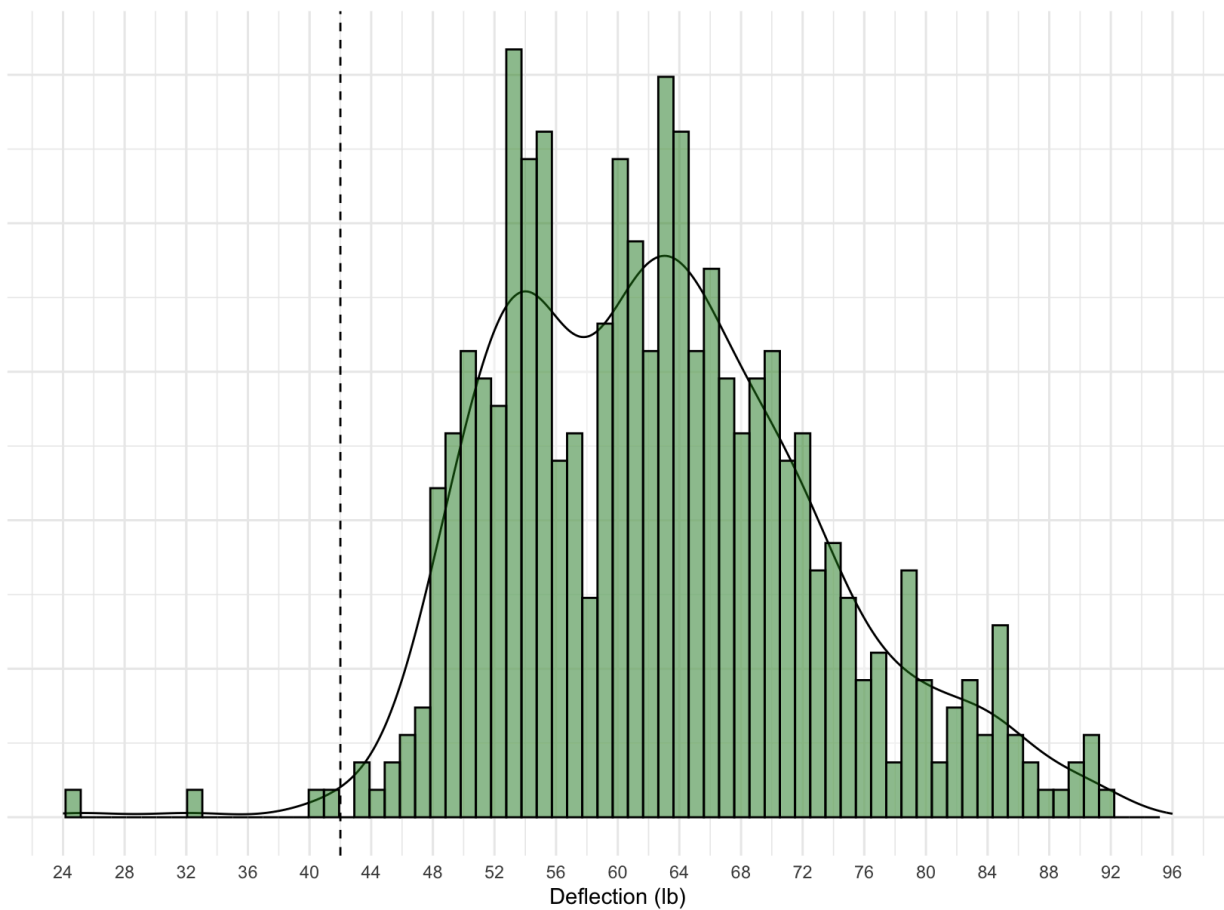

\*On this report, average ADF is defined as the total average of all testing locations on the paddle