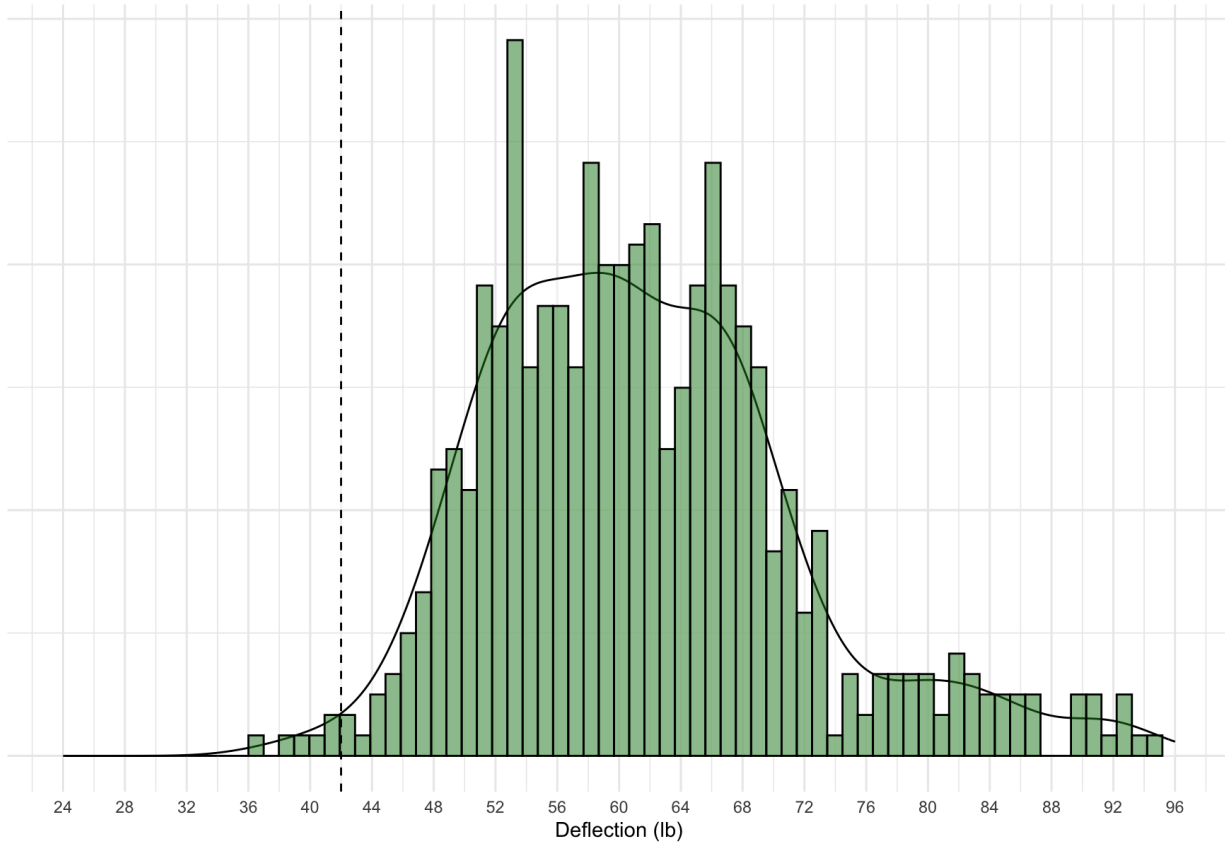

\*On this report, average ADF is defined as the total average of all testing locations on the paddle