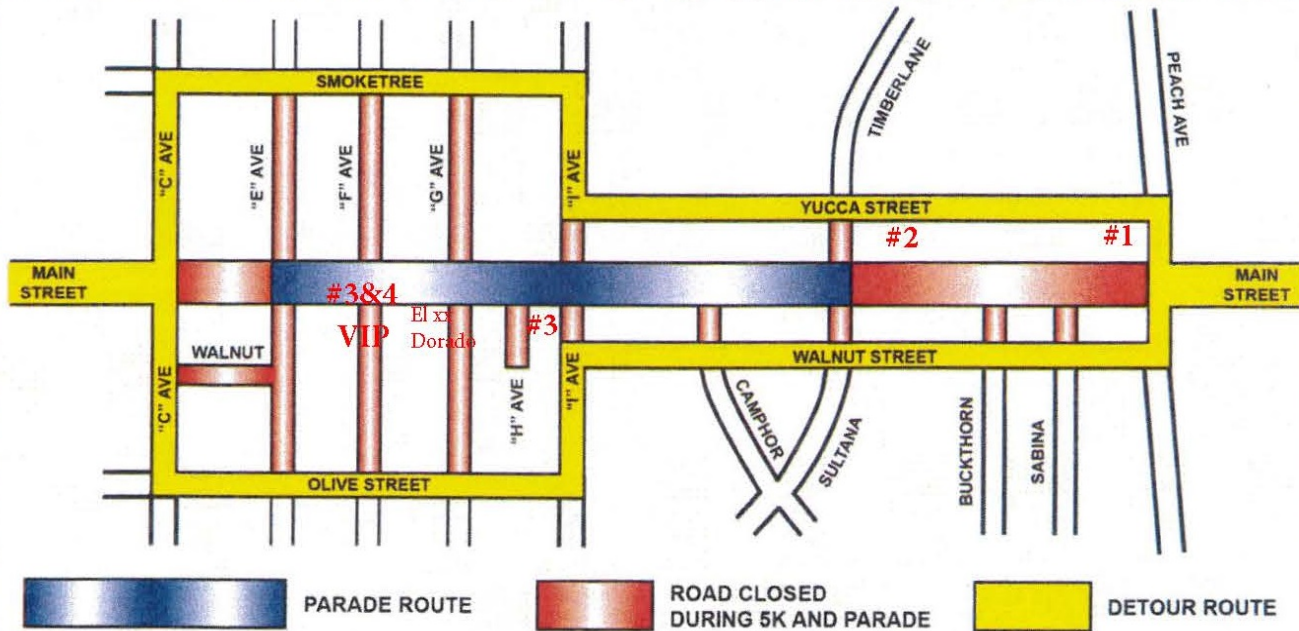

# HESPERIA DAYS DETOUR ROUTE

1. Check-In
2. Start up
3. Announcer
4. VIP RV - St Mary's Buildings