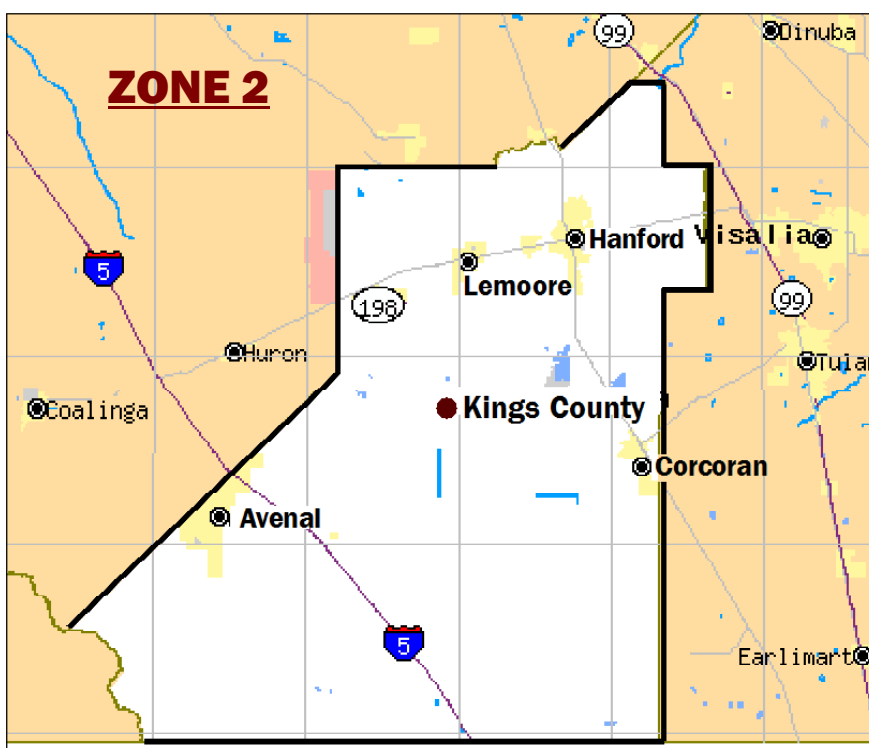

## ZONE DISTRIBUTION

### FRESNO COUNTY

As of the 2020 Census, the population was **1,008,654**. The county seat is Fresno, the fifth-most populous city in California.

**Fresno County consists of about 38 smaller towns including** Fresno, Selma, Parlier, Clovis, Reedley, Sanger, Kerman, Kingsburg, Coalinga, Firebaugh, Calwa, Friant, Mendota, Fowler, Shaver lake, San Joaquin, Orange Cove, Del Ray, Yokuts Valley, Auberry, Huron, Caruthers, Riverdale, Laton, Big Creek, Tranquility, Biola, Raisin City, Easton, Three Rocks, Cantou Creek, Lanare, Minkler, Mayfair, Malaga, Bowles, Monmouth, and West Park.