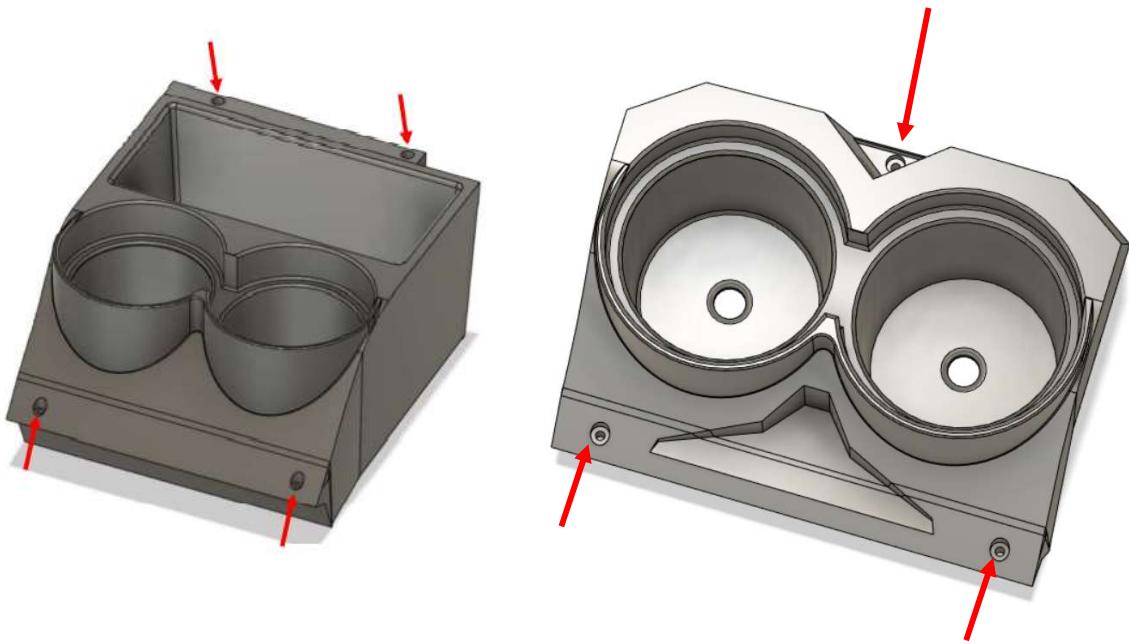

- The insert should be secured using the supplied screws in the locations shown below depending on the type of insert you have.

Thank you for your purchase.

For a list of more products we offer please visit marqcadeng.com or message us on facebook at marqCAD Engineering if you don't see what you are looking for on the website.