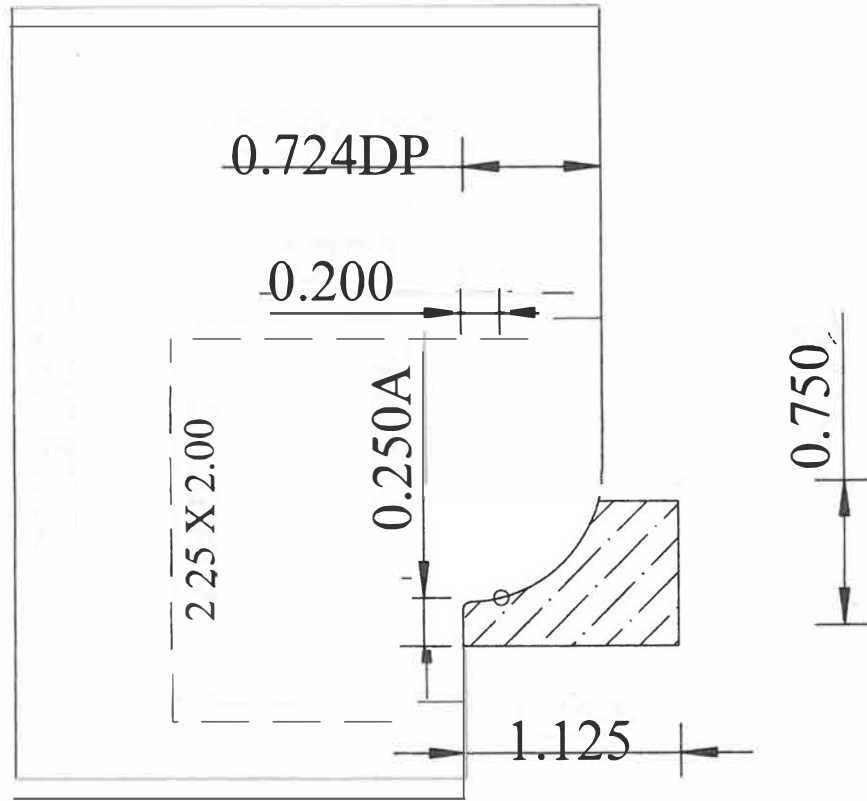

A-77

Steel @ 2'10"

D-72

D-88

Stock Cove
In Top F-CAB

K-71

f e