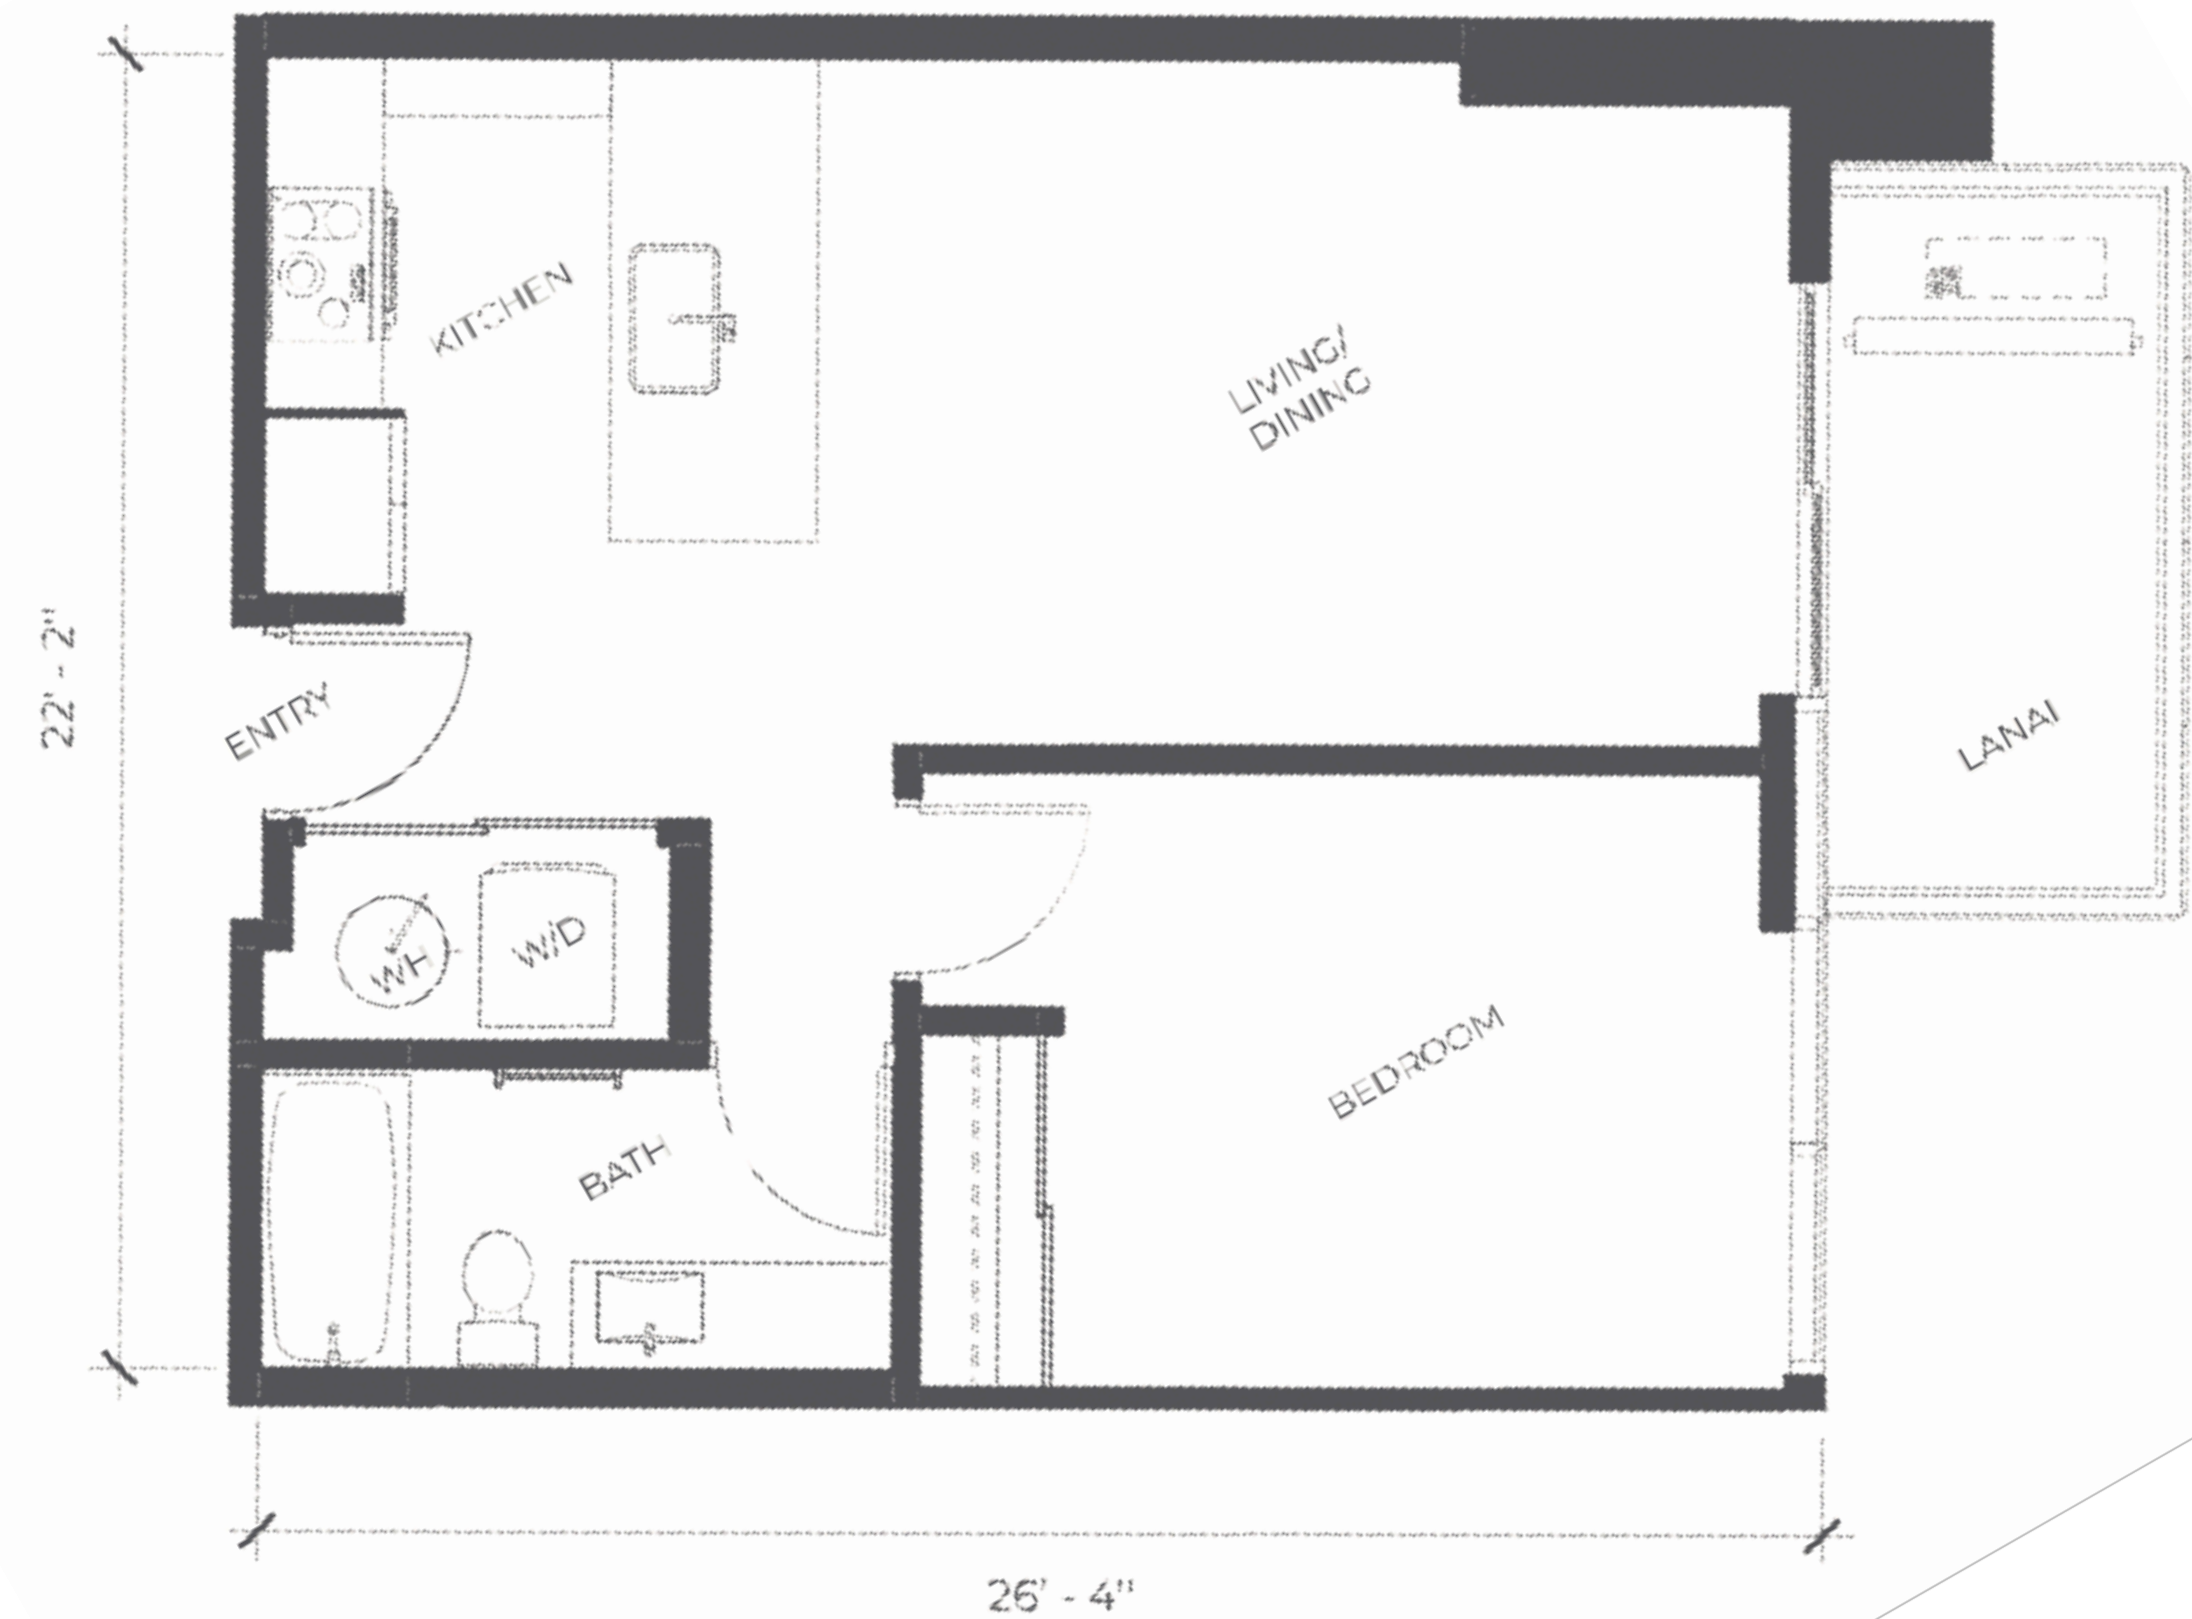

One Bedroom Premium Package

Living/Dining - 1 sofa bed, 1 lounge chair, 1 coffee table, 2 side tables, 1 floor lamp, 1 TV console and 3 counter stools

Bedroom - 1 king size bed, 2 night stands, 2 table lamps, 1 dresser, 1 desk and 1 chair

Lanai - 2 outdoor dining chairs and 1 outdoor dining table

Package Price - **$18,000** not including tax.