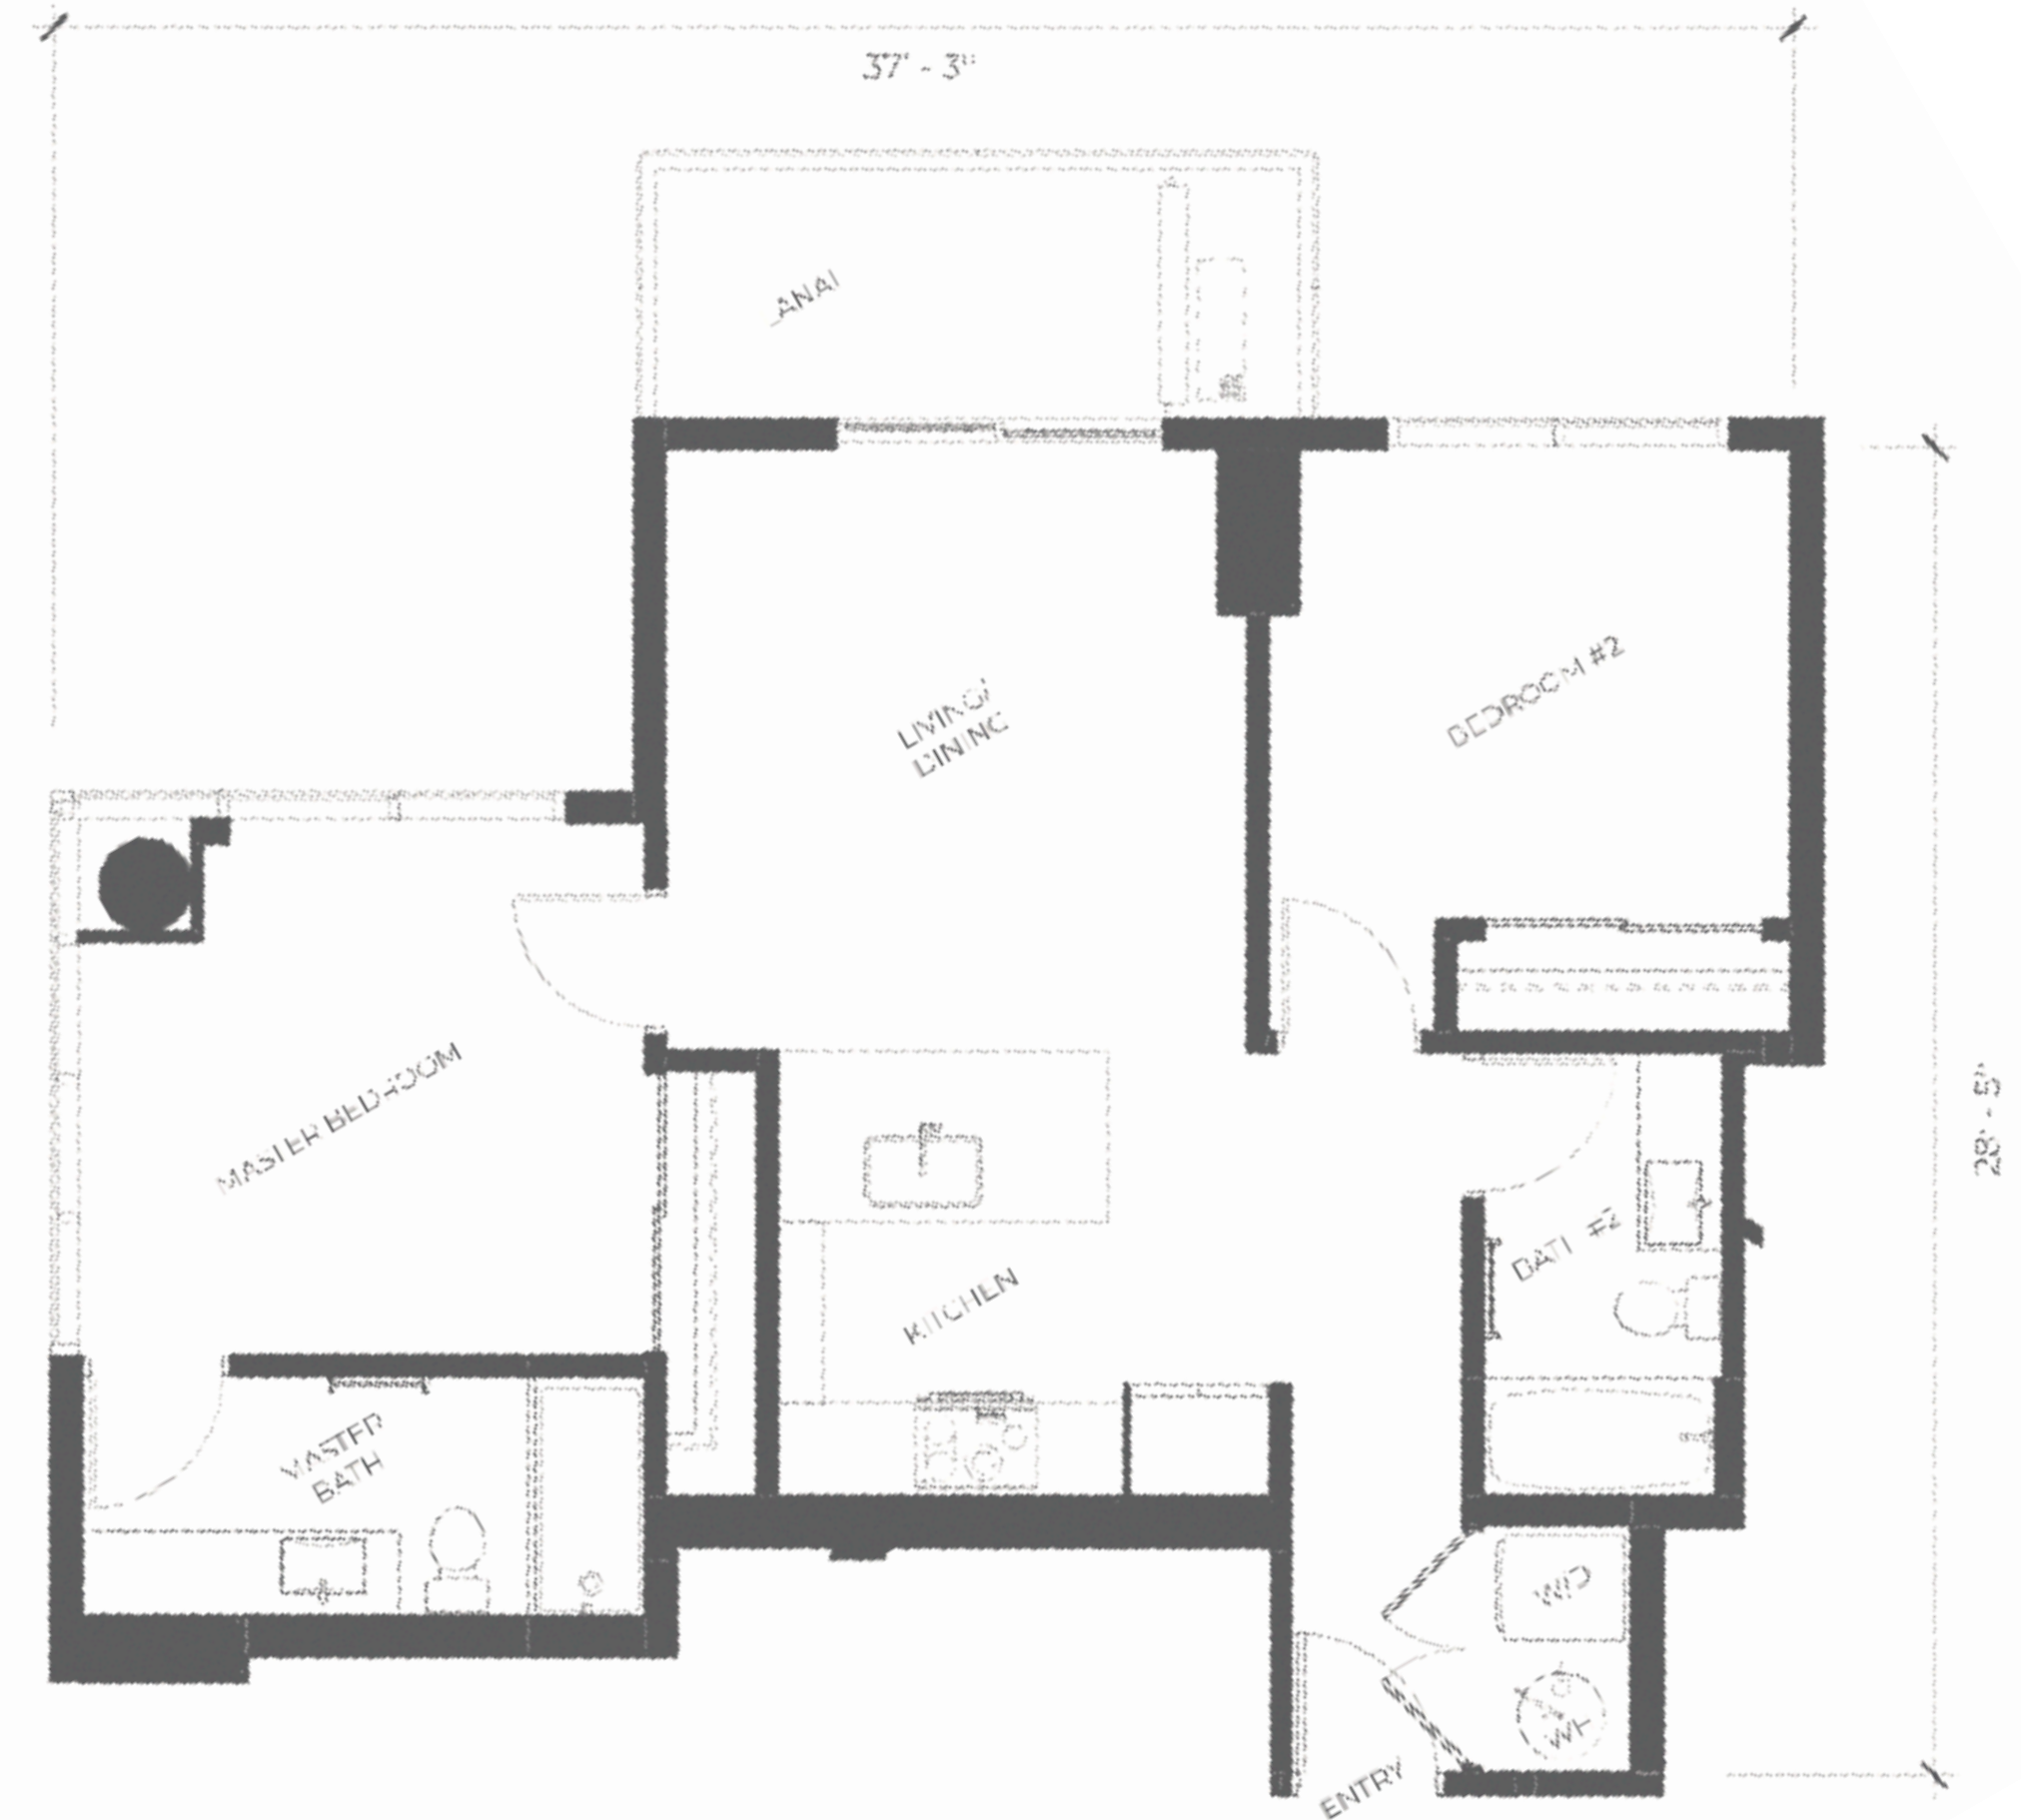

Two Bedroom Luxe Package

Including motorized window coverings, mattress & art work

Window Coverings - sets of motorized window coverings

Living/Dining - 1 sofa, 1 lounge chair, 1 coffee table, 2 side tables, 2 floor lamps, 1 TV console and 3 counter stools

Primary Bedroom - 1 king size bed, 1 king size mattress, 2 night stands, 2 table lamps, 1 dresser, 1 desk and 1 chair

Bedroom - 1 king/queen size bed, 1 king/queen size mattress, 2 night stands, 2 table lamps, 1 lounge chair

Lanai - 2 outdoor dining chairs and 1 outdoor dining table

Package Price - **$35,000** not including tax.