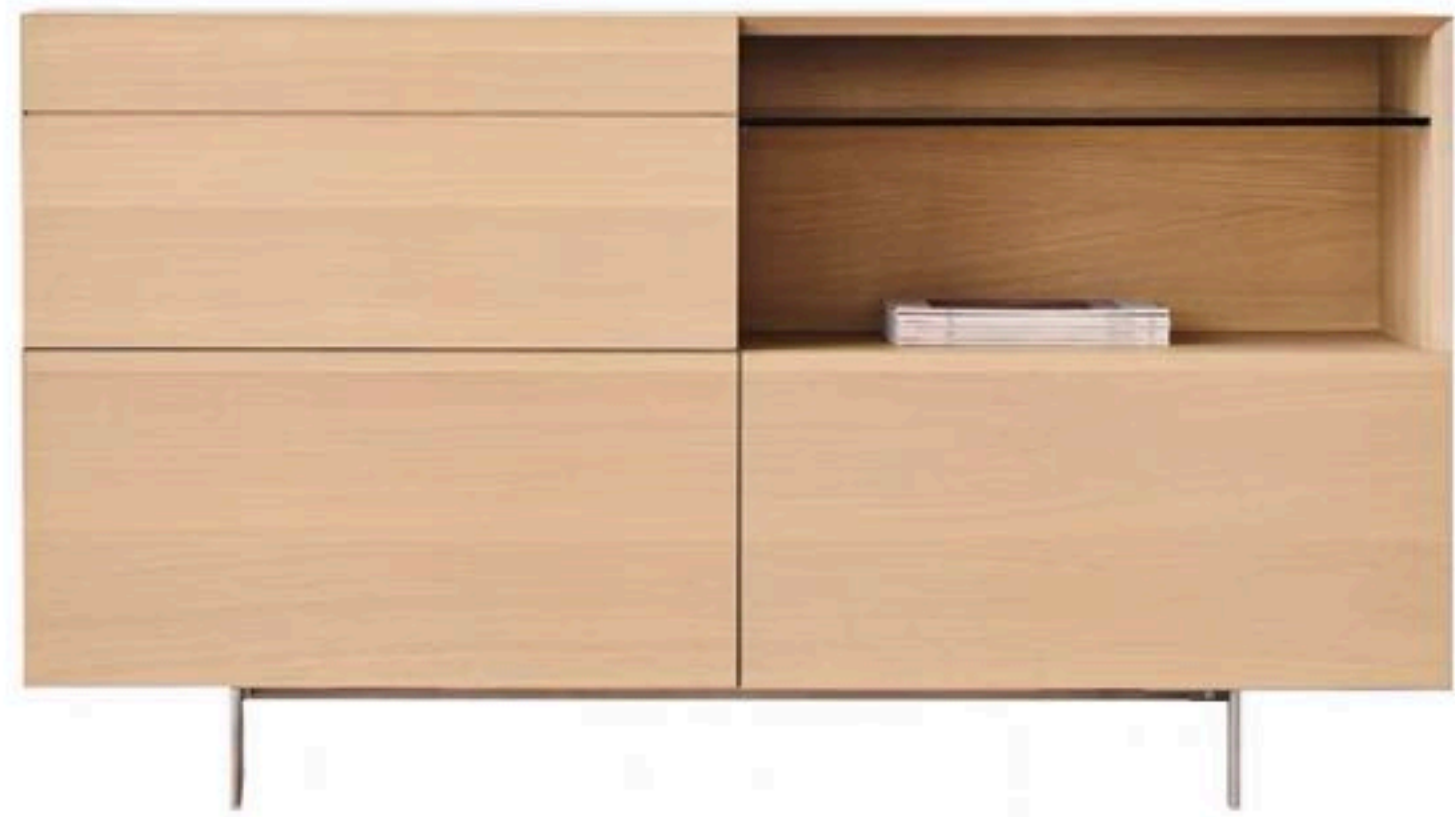

Bedroom

Console

Chair