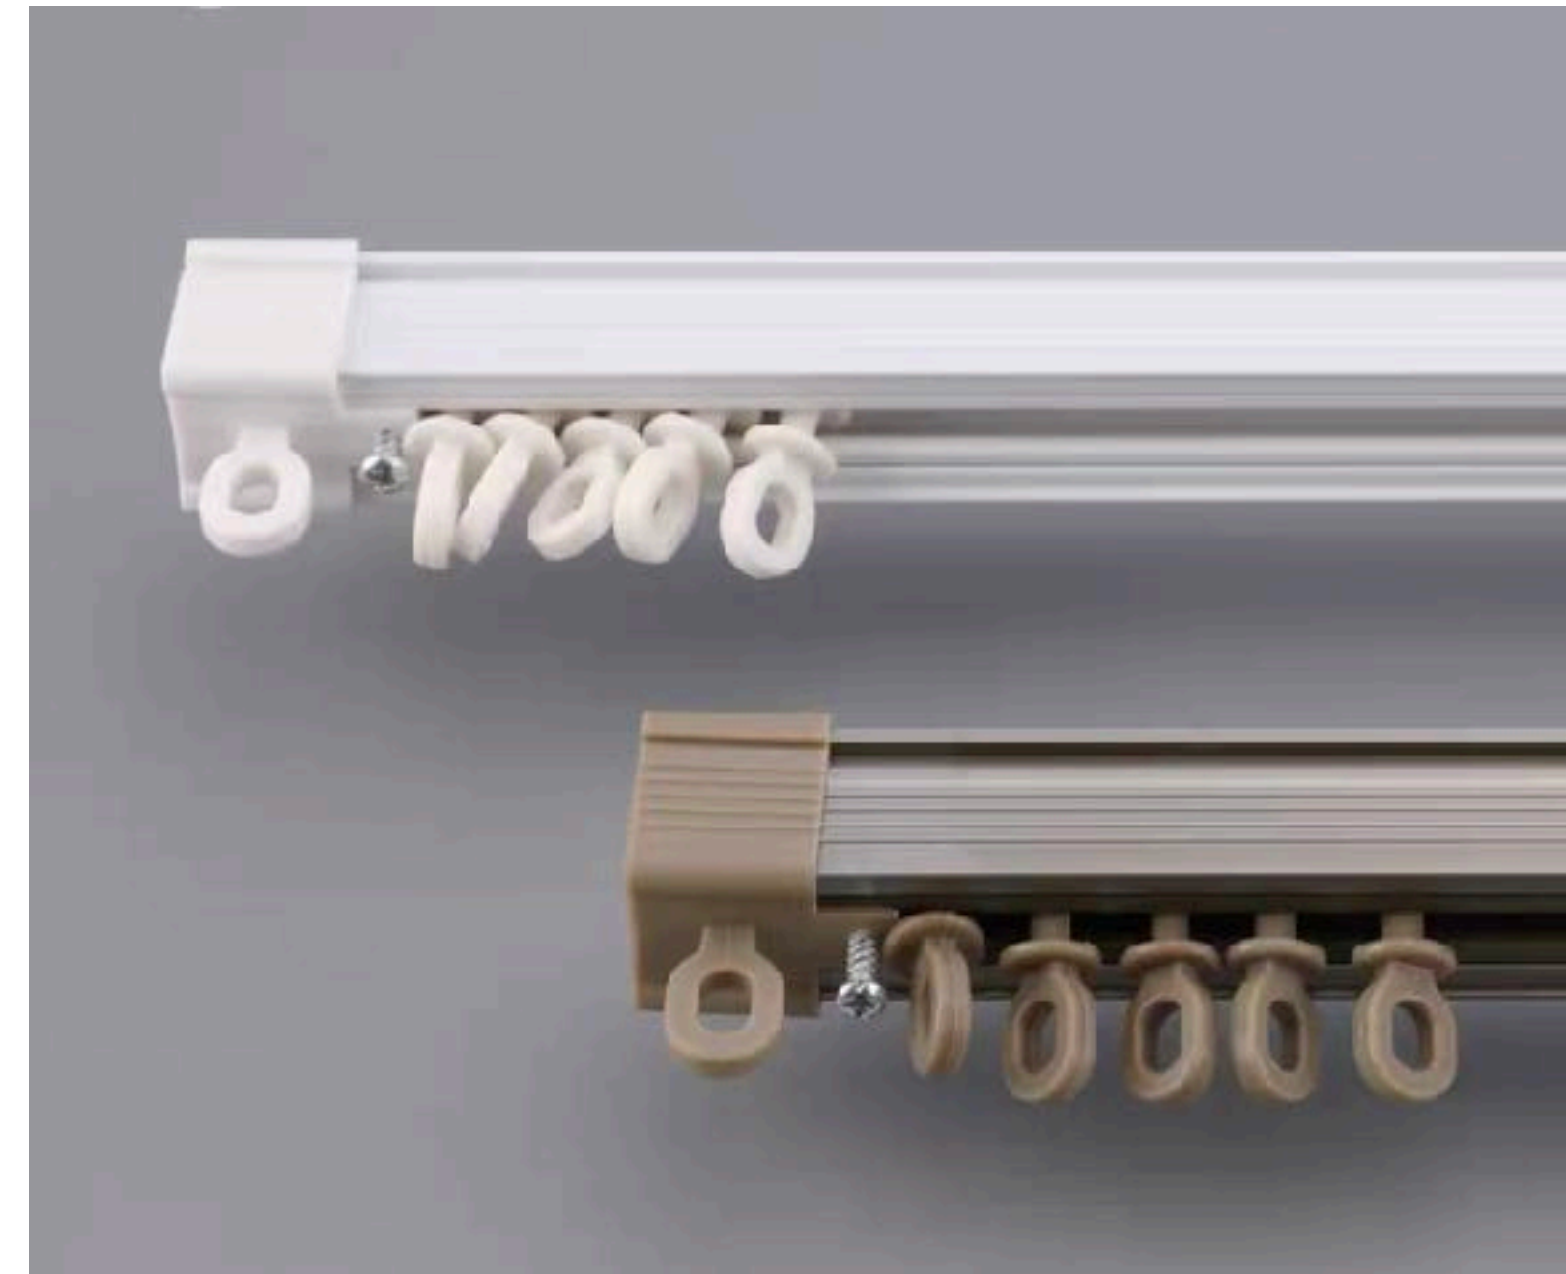

Noise Cancelation Tracks