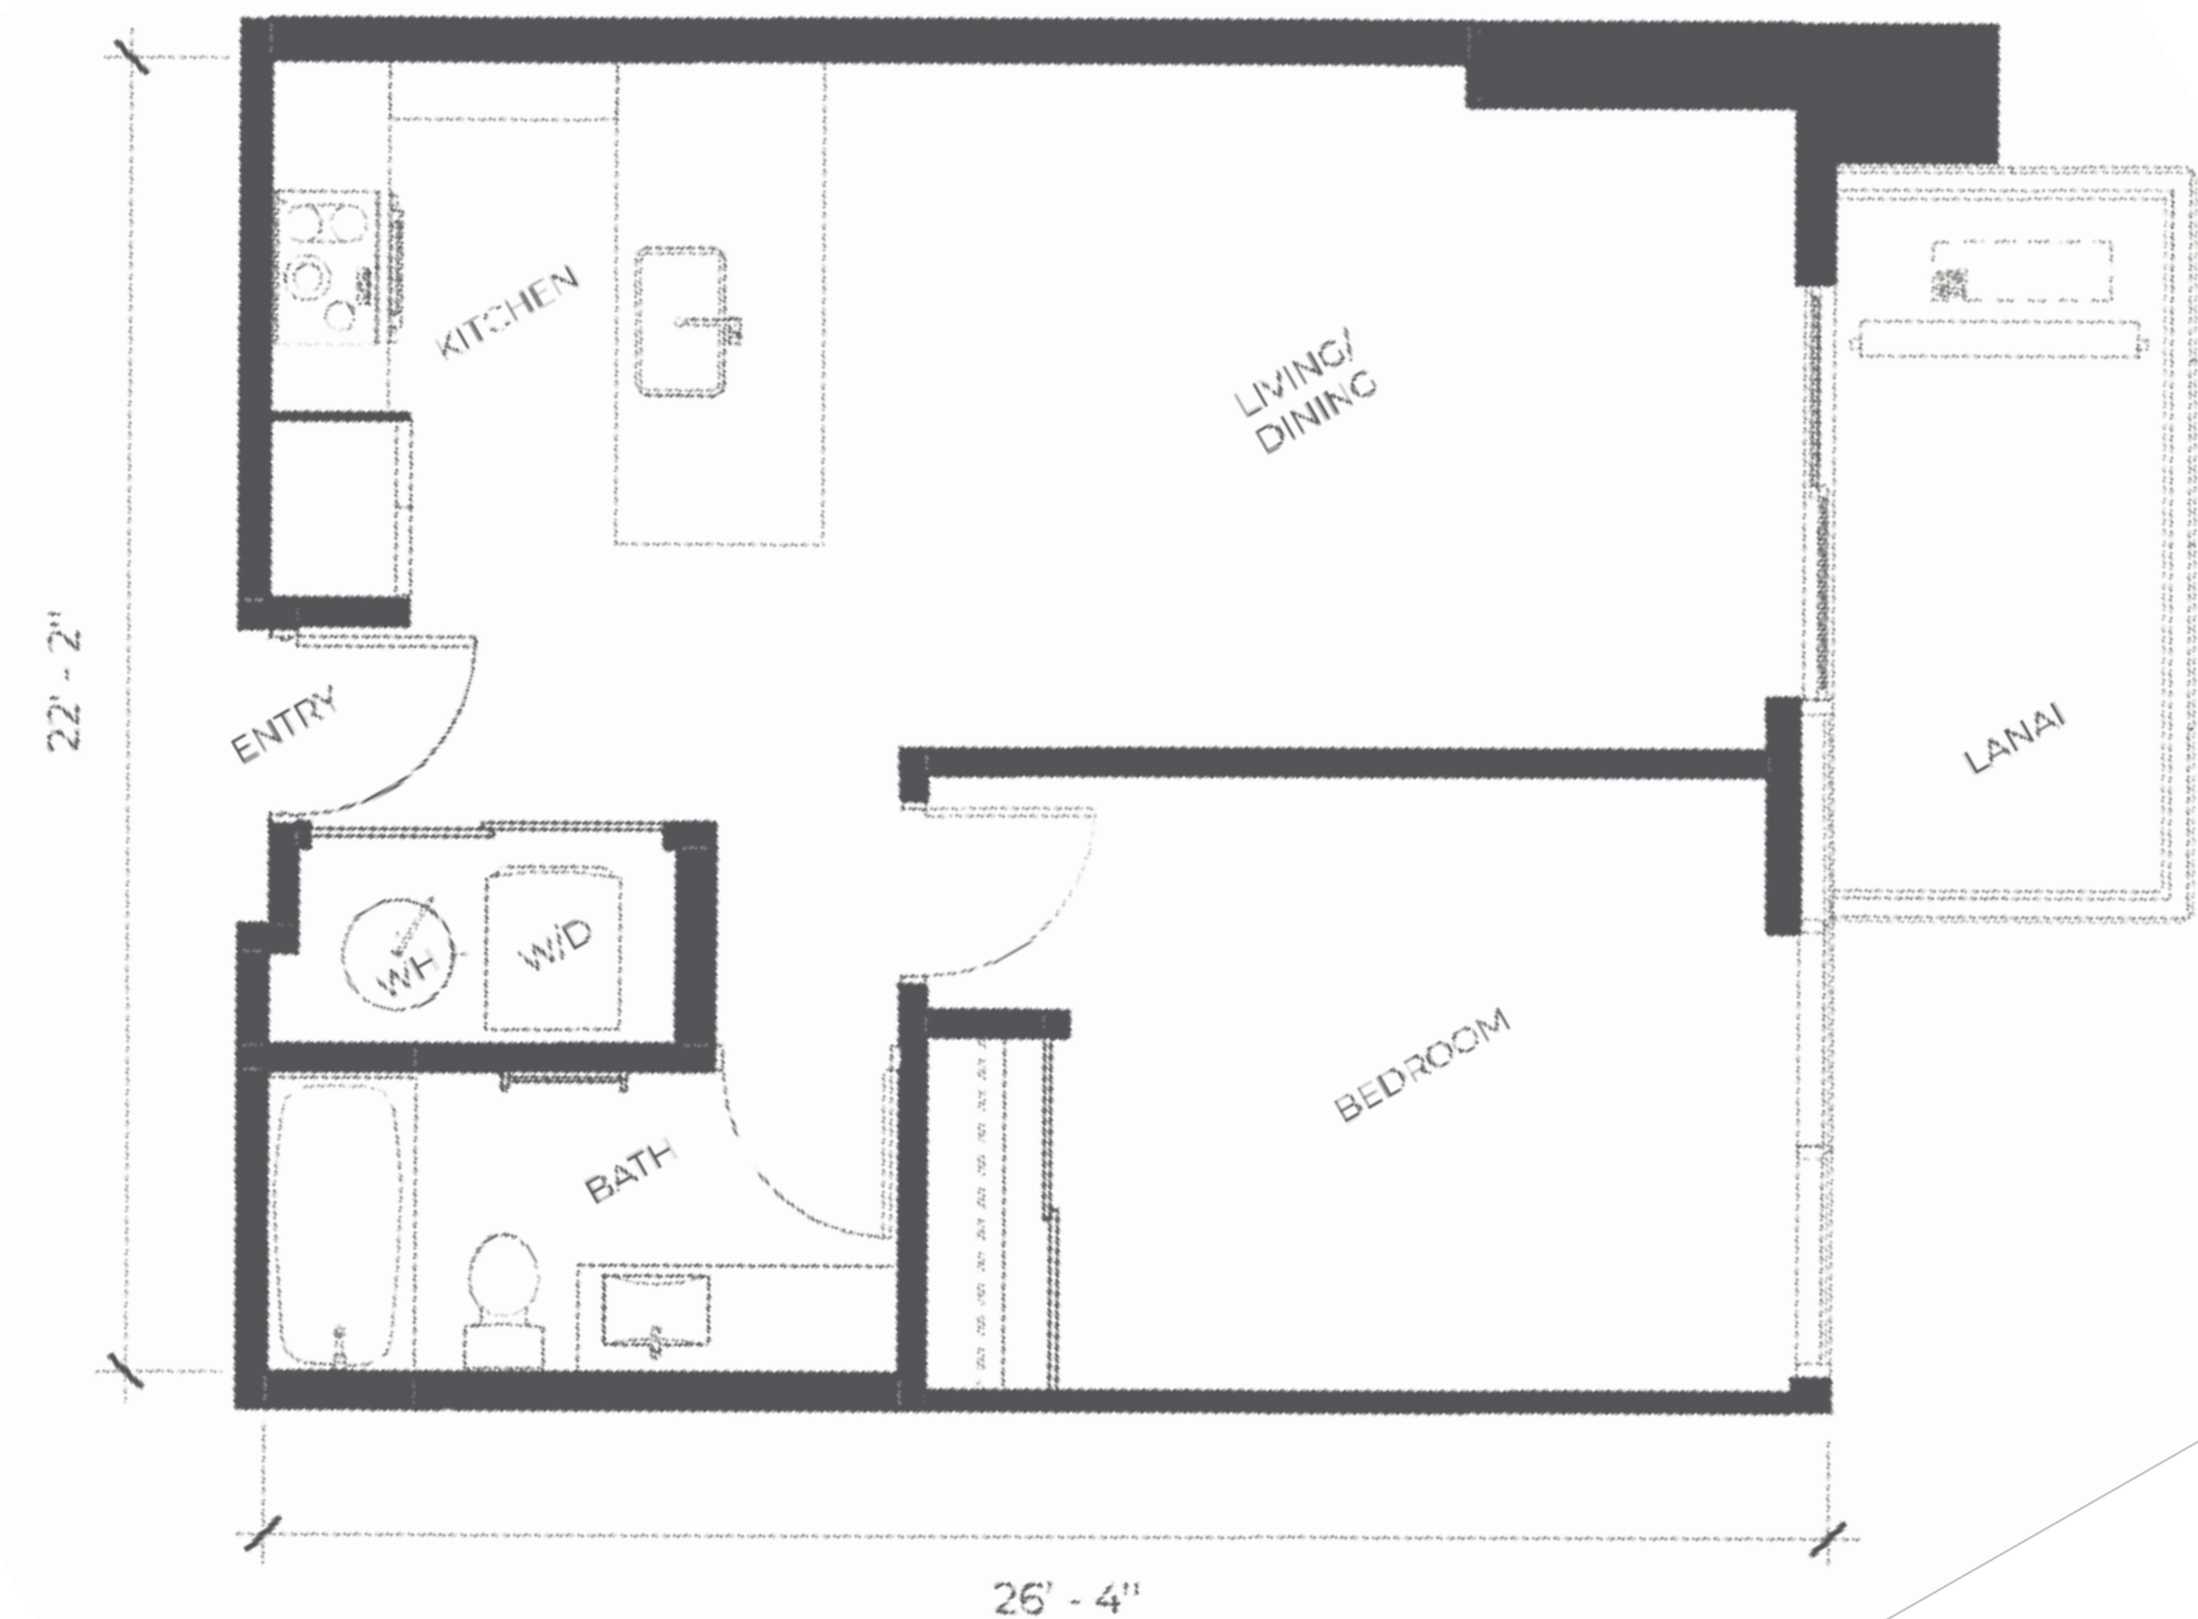

ISI

PREMIUM PACKAGE

One Bedroom Premium Package

Living/Dining - 1 sofa bed, 1 lounge chair, 1 coffee table, 2 side tables, 1 floor lamp, 1 TV console and 3 counter stools

Bedroom - 1 king size bed, 2 night stands, 2 table lamps, 1 dresser, 1 desk and 1 chair

Primary Bedroom - 1 king size bed, 2 night stands, 2 table lamps, 1 dresser, 1 desk and 1 chair

Bedroom - 1 king/queen size bed, 2 night stands, 2 table lamps, 1 lounge chair

Lanai - 2 outdoor dining chairs and 1 outdoor dining table

Package Price - **\$25,000** not including tax.

ISI

LUXE PACKAGE

One Bedroom Luxe Package

Including motorized window coverings, mattress & art work

Window Coverings - 2 sets of motorized window coverings

Living/Dining - 1 sofa bed, 1 lounge chair, 1 coffee table, 2 side tables, 1 floor lamp, 1 TV console and 3 counter stools

Bedroom - 1 king size bed, 1 king size mattress, 2 night stands, 2 table lamps, 1 dresser, 1 desk and 1 chair

Lanai - 2 outdoor dining chairs and 1 outdoor dining table

Package Price - **\$25,000** not including tax.