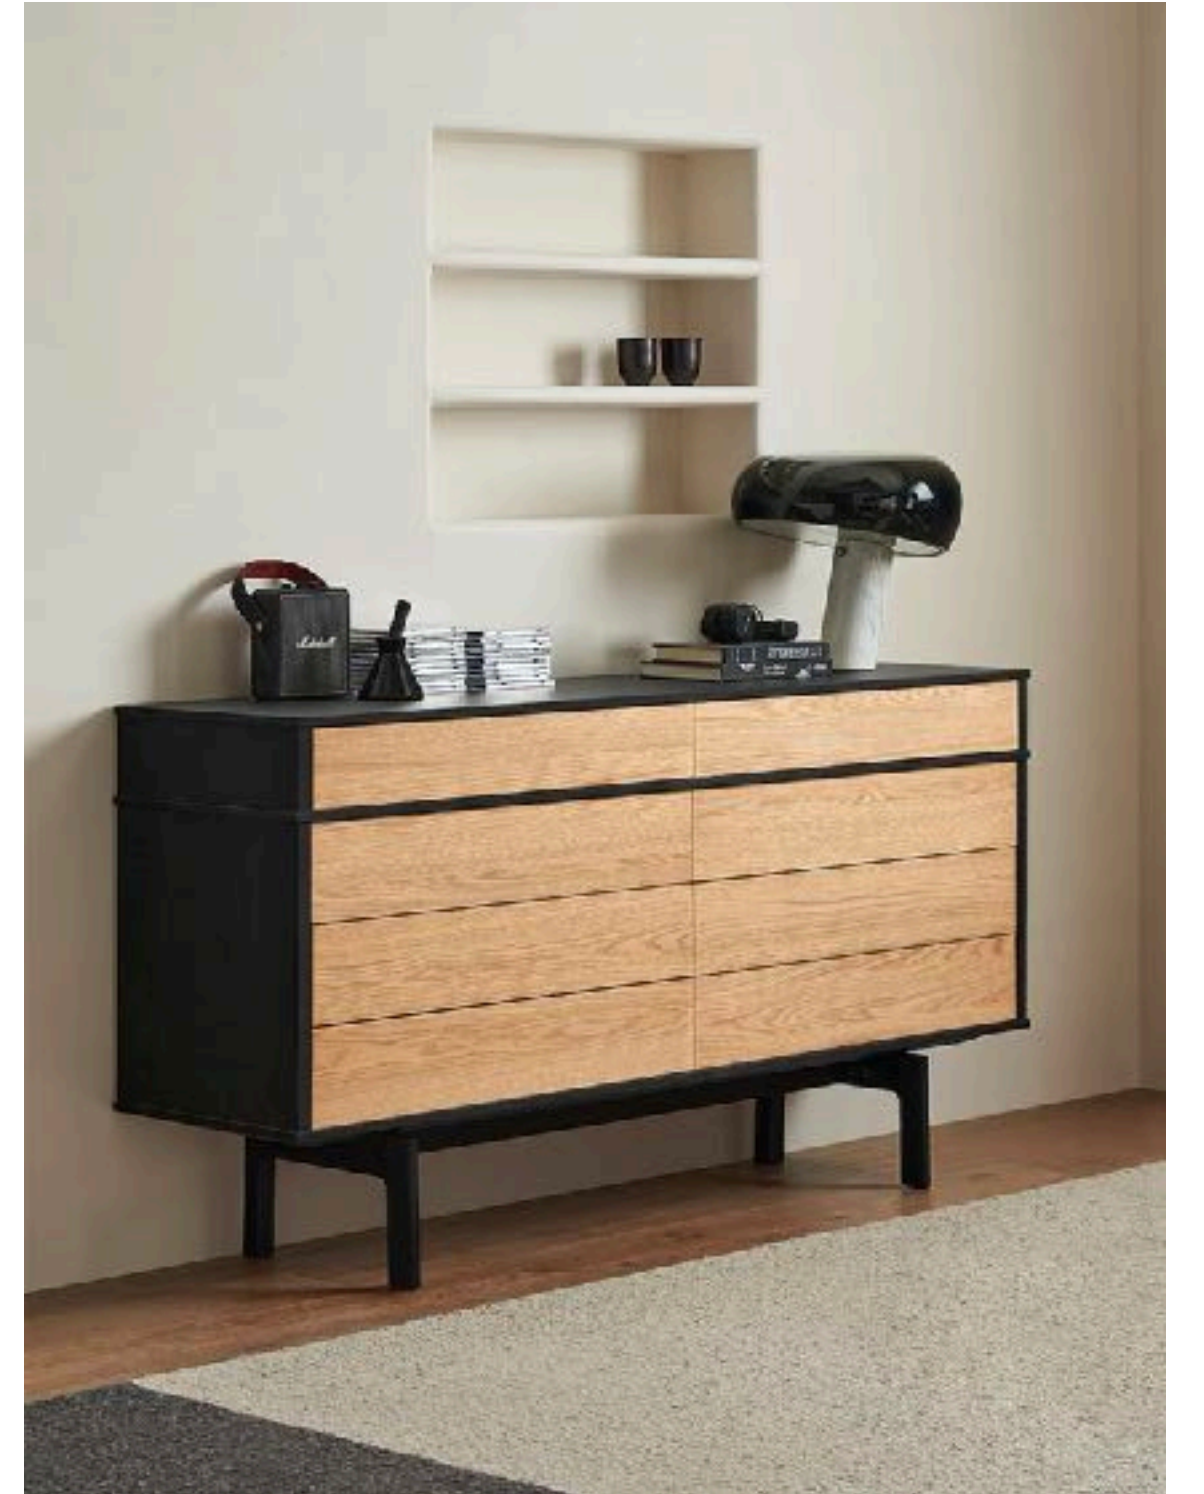

Solid North American Oak | Premium-quality
Soft-close Drawer and Hinge System
Overall Dimension: W86.6|D16.5|H21.9 (W220|
D42|H55.5 cm) | Clearance from Bottom: H7.1
(H18 cm)

Washable Belgium Linen
Fabric in Various Colors | 5A
Feather, Cotton & Premium-
quality Core Foam
Headboard |
Overall Dimension:
W30.7/87/103|D35|H31.5
(W78/221/262|D89|H80 cm) |