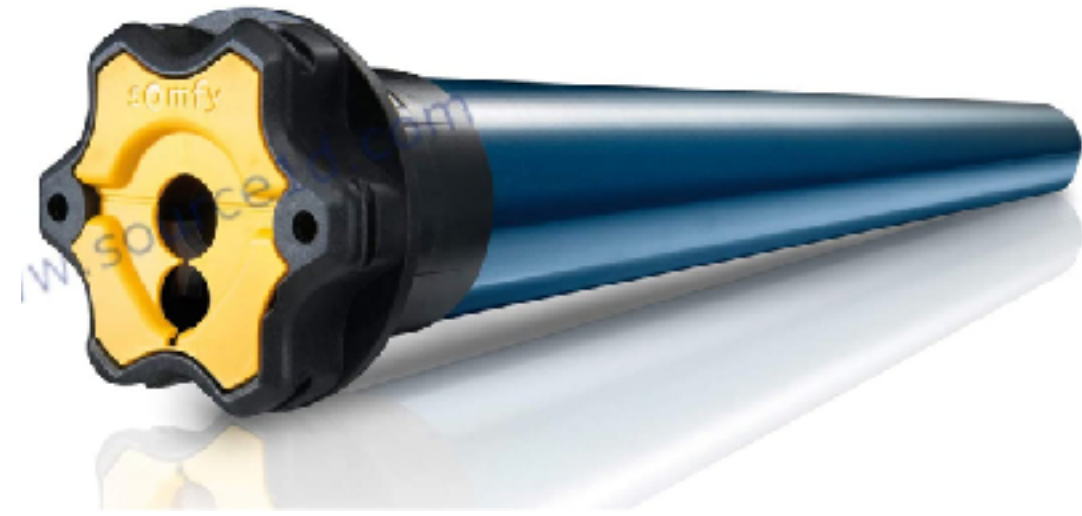

Luxury Motor

Somfy Sonesse LS40 RTS (quiet motor)

Somfy Wireless 4RTS Wall Switch

Somfy Smoove RTS Smartphone Hub

WINDOW COVERINGS PRICING

	Roller Shades	Drapes and Sheers	Light Filtering Silhouette
One BD Manual	\$1500	\$2000	\$2600
One BD Motorization	\$2500	\$3200	\$3400
Two BD Manual	\$2800	\$3700	\$5200
Two BD Motorization	\$4400	\$6800	\$6800