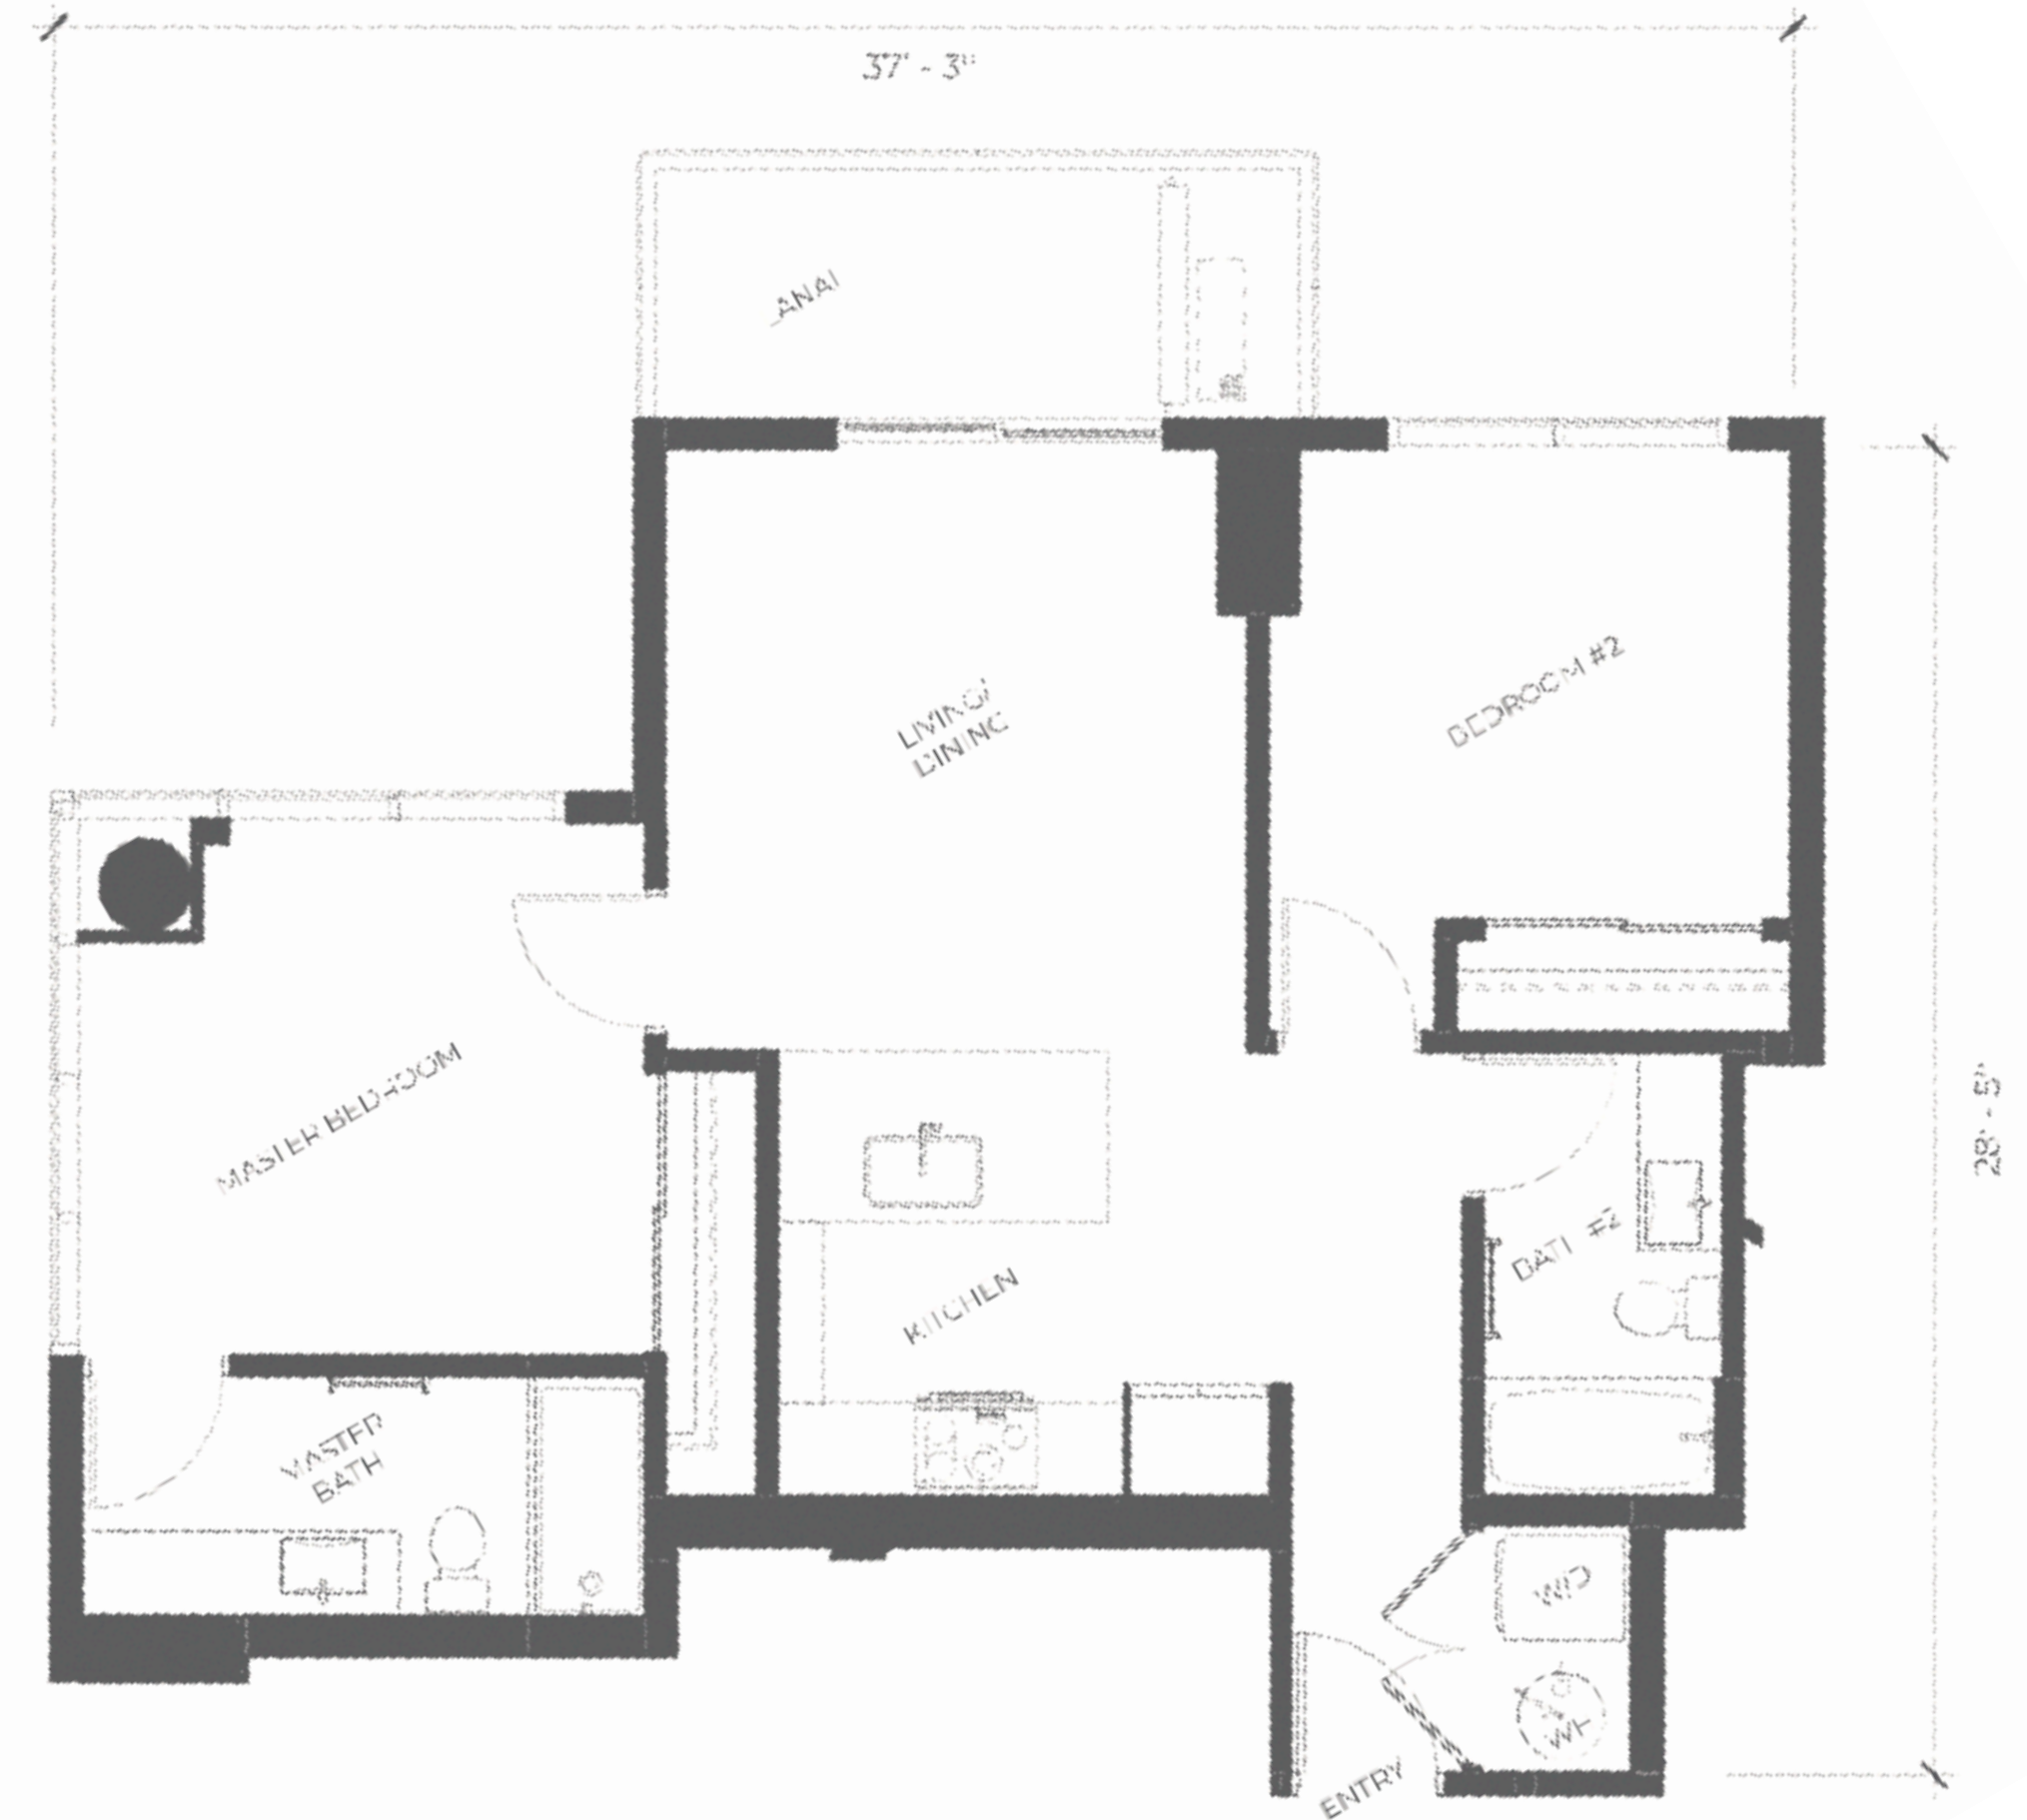

ISI

PREMIUM PACKAGE

One Bedroom Premium Package

Living/Dining - 1 sofa bed, 1 lounge chair, 1 coffee table, 2 side tables, 1 floor lamp, 1 TV console and 3 counter stools

Bedroom - 1 king size bed, 2 night stands, 2 table lamps, 1 dresser, 1 desk and 1 chair

Lanai - 2 outdoor dining chairs and 1 outdoor dining table

Package Price - **\$18,000** not including tax.

Two Bedroom Premium Package

Living/Dining - 1 sofa, 1 lounge chair, 1 coffee table, 2 side tables, 2 floor lamps, 1 TV console and 3 counter stools

Primary Bedroom - 1 king size bed, 2 night stands, 2 table lamps, 1 dresser, 1 desk and 1 chair

Bedroom - 1 king/queen size bed, 2 night stands, 2 table lamps, 1 lounge chair

Lanai - 2 outdoor dining chairs and 1 outdoor dining table

Package Price - **\$25,000** not including tax.

ISI

LUXE PACKAGE

One Bedroom Luxe Package

Including motorized window coverings, mattress & art work

Window Coverings - 2 sets of motorized window coverings

Living/Dining - 1 sofa bed, 1 lounge chair, 1 coffee table, 2 side tables, 1 floor lamp, 1 TV console and 3 counter stools