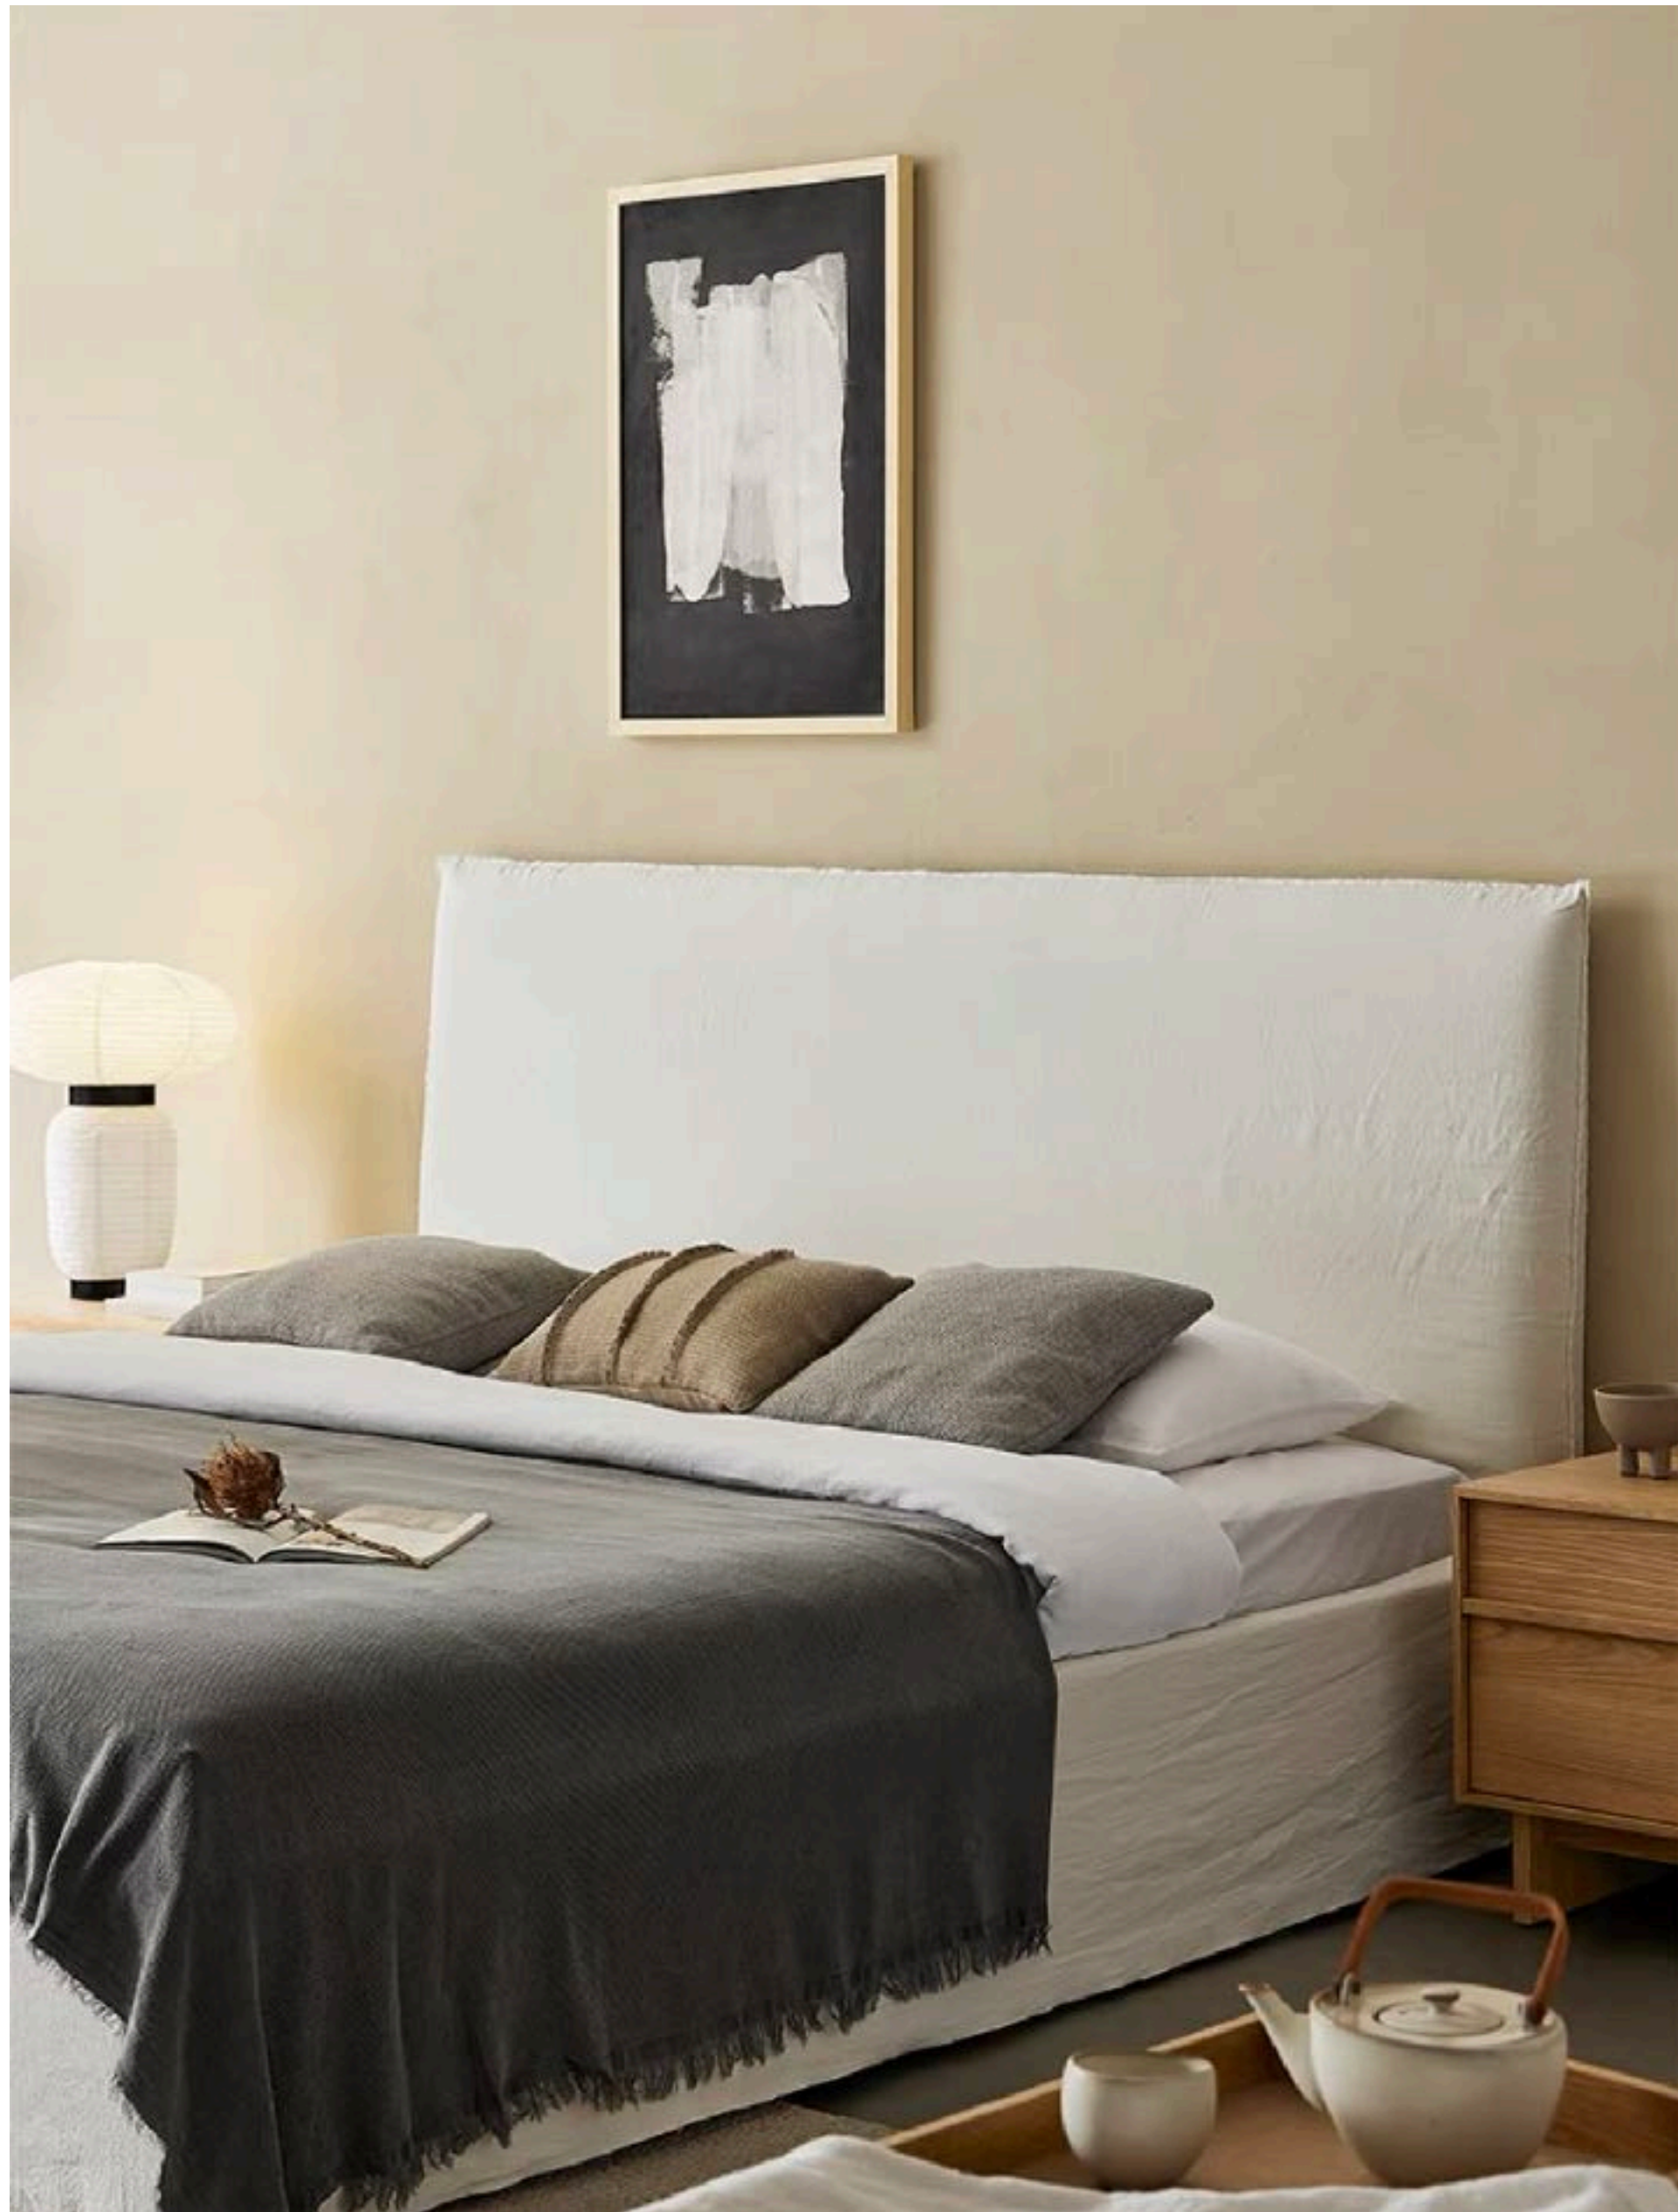

Wabi Sabi
HAWAII

Washable Belgium Linen
Fabric in Various Colors | 5A
Feather, Cotton & Premium-
quality Core Foam Seater and
Cushion |
Overall Dimension:
W30.7/87/103|D35|H31.5
(W78/221/262|D89|H80 cm) |

Solid North American Oak | Premium-quality
Soft-close Drawer and Hinge System
Overall Dimension: W86.6|D16.5|H21.9 (W220|
D42|H55.5 cm) | Clearance from Bottom: H7.1
(H18 cm)

Washable Belgium Linen
Fabric in Various Colors | 5A
Feather, Cotton & Premium-
quality Core Foam
Headboard |
Overall Dimension:
W30.7/87/103|D35|H31.5
(W78/221/262|D89|H80 cm) |

Washable Belgium Linen Fabric in Various Colors | 5A Feather, Cotton & Premium-quality Core Foam Headboard | Overall Dimension: W30.7/87/103|D35|H31.5 (W78/221/262|D89|H80 cm) |

Solid North American Walnut | Premium-quality Soft-close Drawers |
Satin Noir Metal Feet | Hand Crafted Wave Design Panels
Overall Dimension: W59.1/70.9|D17.7|H29.5 (W150/180|D45|H75 cm) |
Clearance from Bottom: H5.9 (H15 cm)