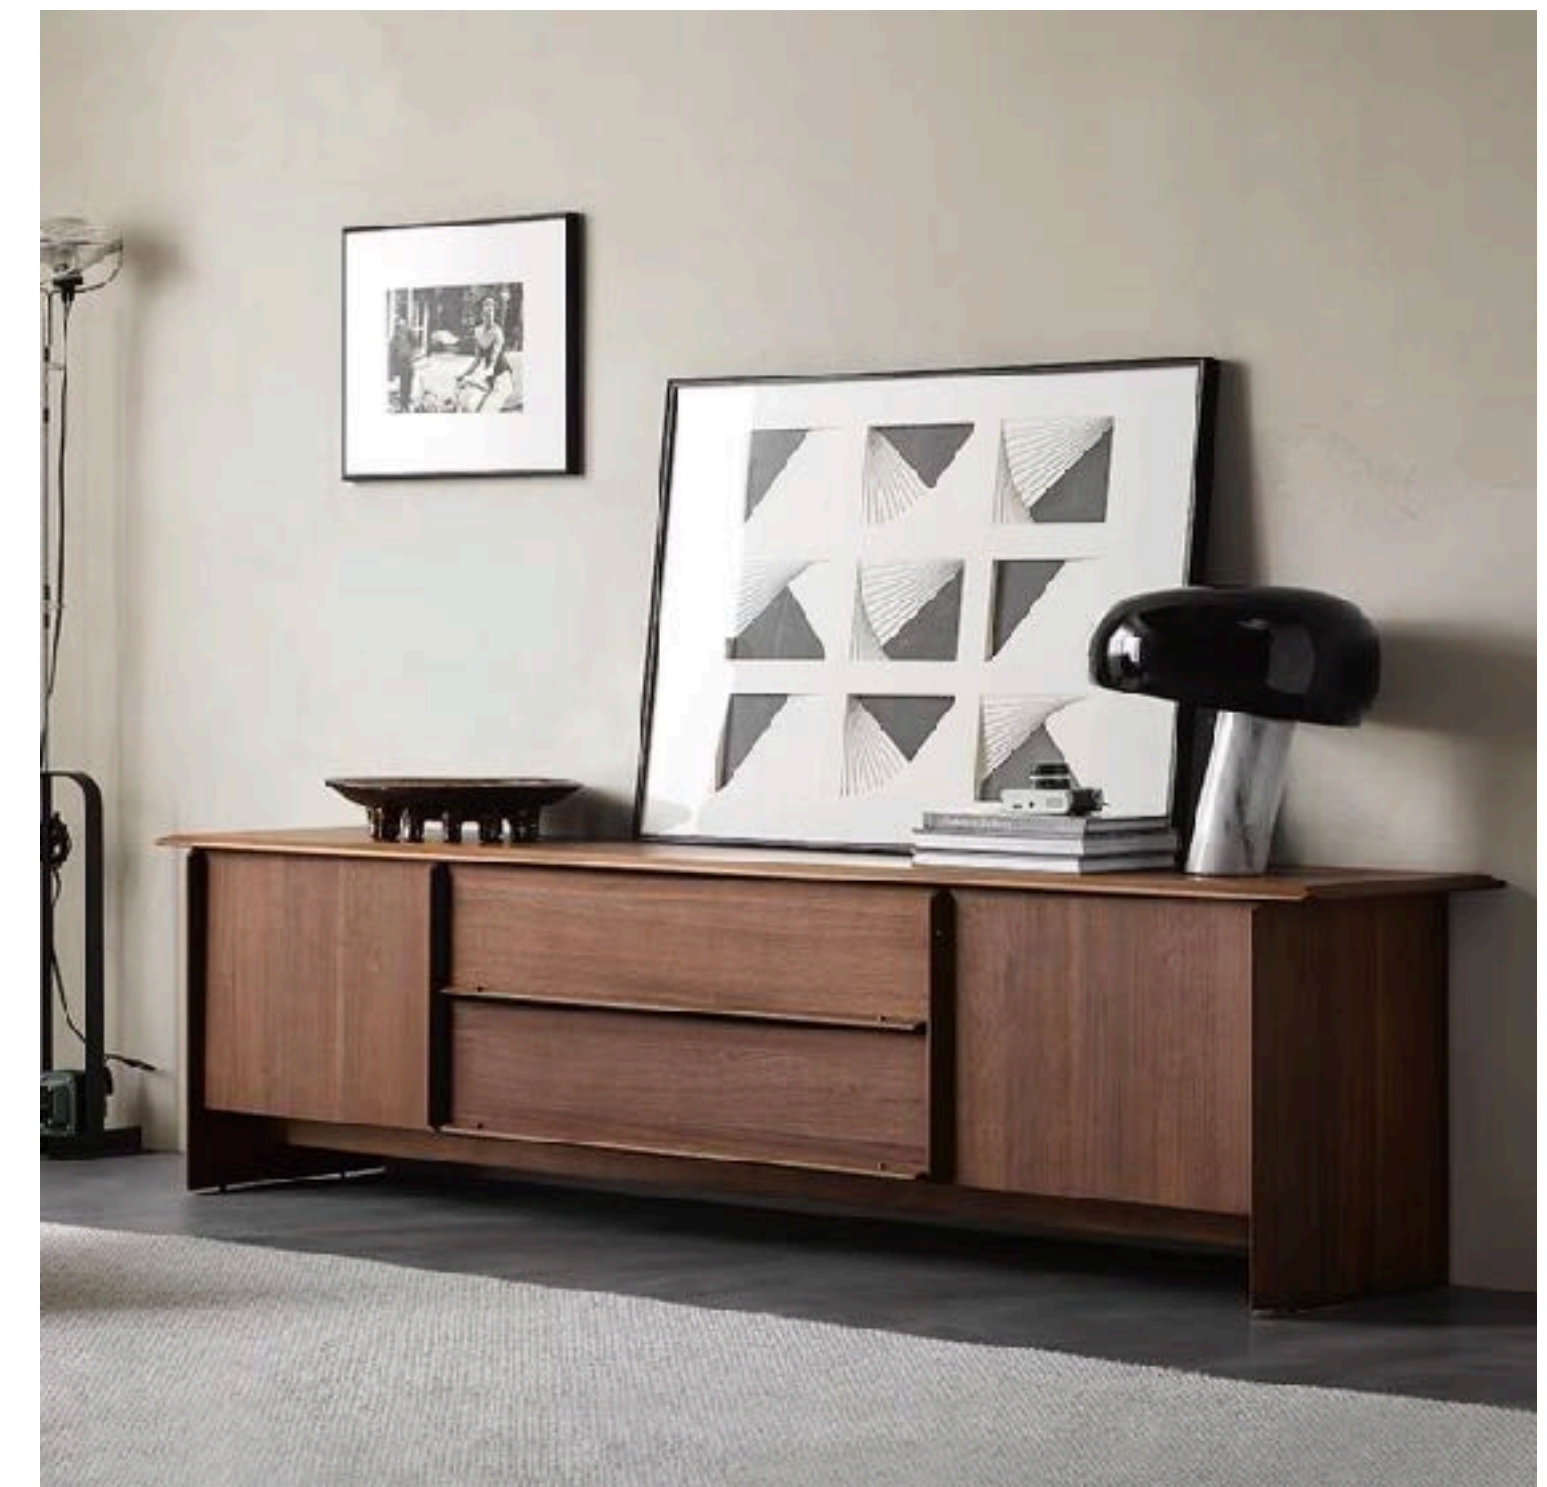

Solid North American Noir Walnut | Premium-quality Soft-close
Drawer and Hinge System | Satin Noir Metal Feet | Brass Pulls |
Matte Lined Drawers
Overall Dimension: W86.6|D16.5|H21.9 (W220|D42|H55.5 cm) |
Clearance from Bottom: H7.1 (H18 cm)