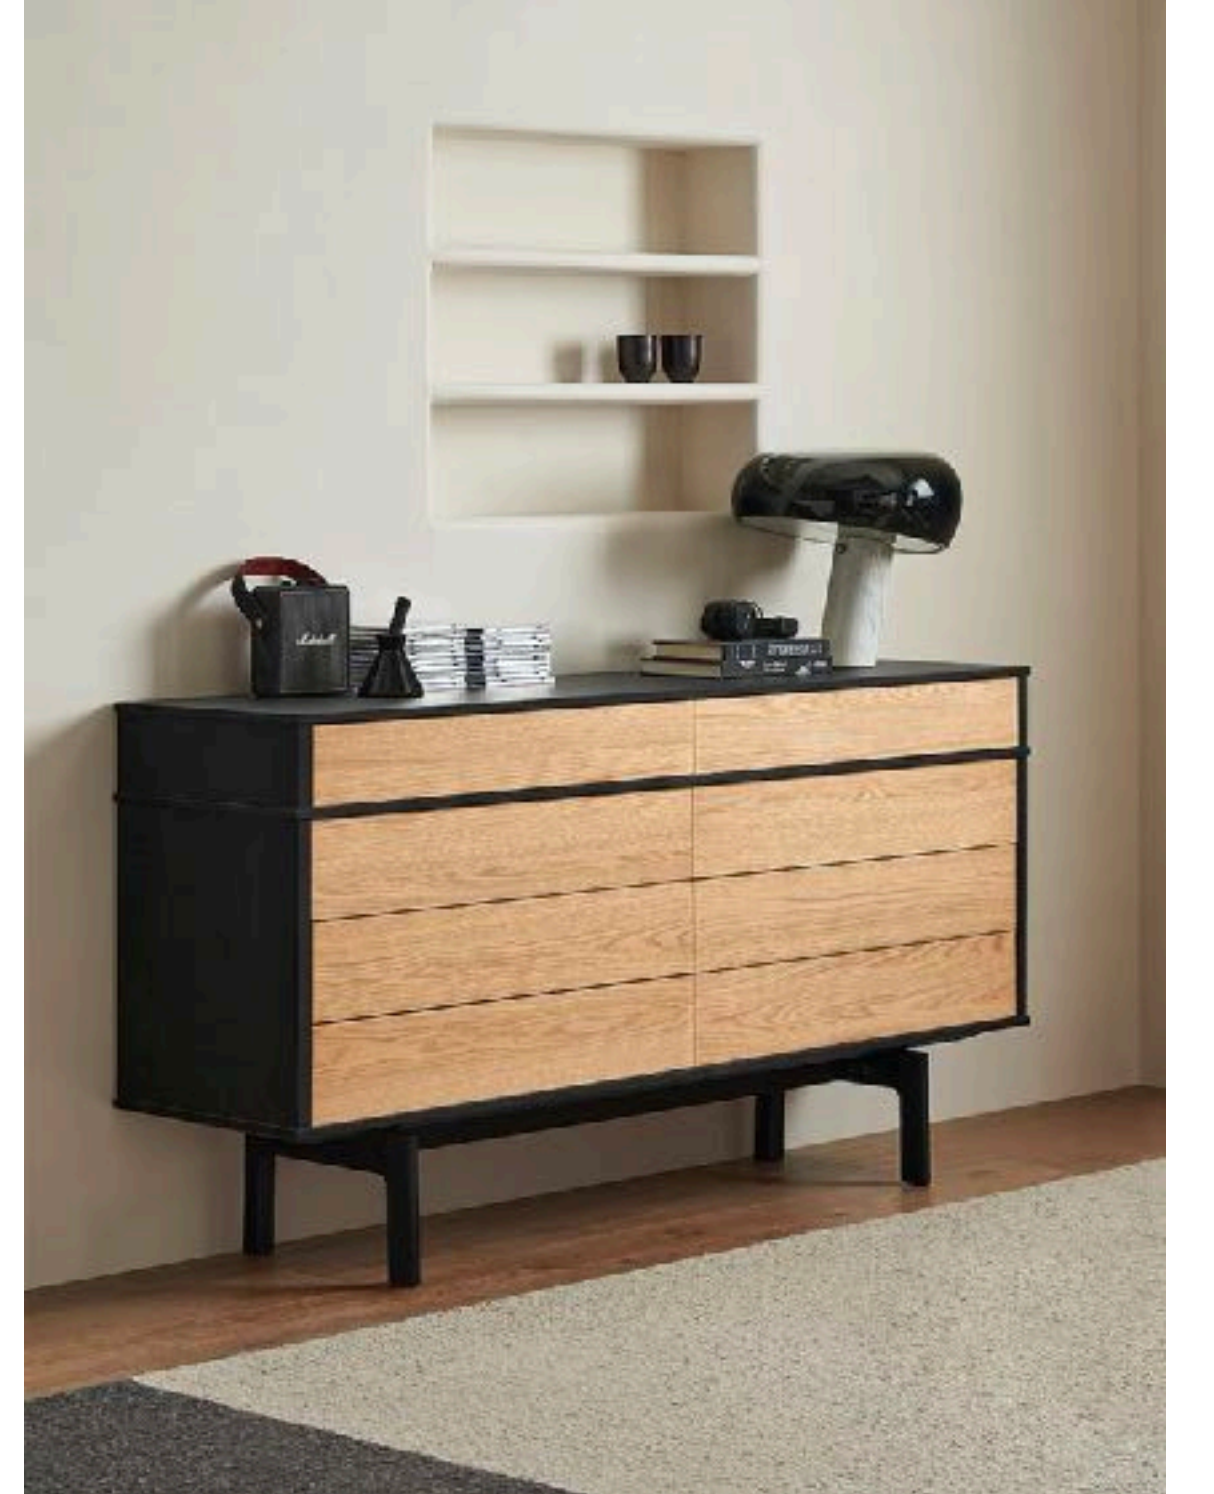

Solid North America FAS Oak Frame | Core  
Foam and Feather

Solid North American Oak | Premium-quality Soft-close Drawer and Hinge System

**PIKA Side Table**

Washable Belgium Linen  
Fabric in Various Colors | 5A  
Feather, Cotton & Premium-  
quality Core Foam  
Headboard