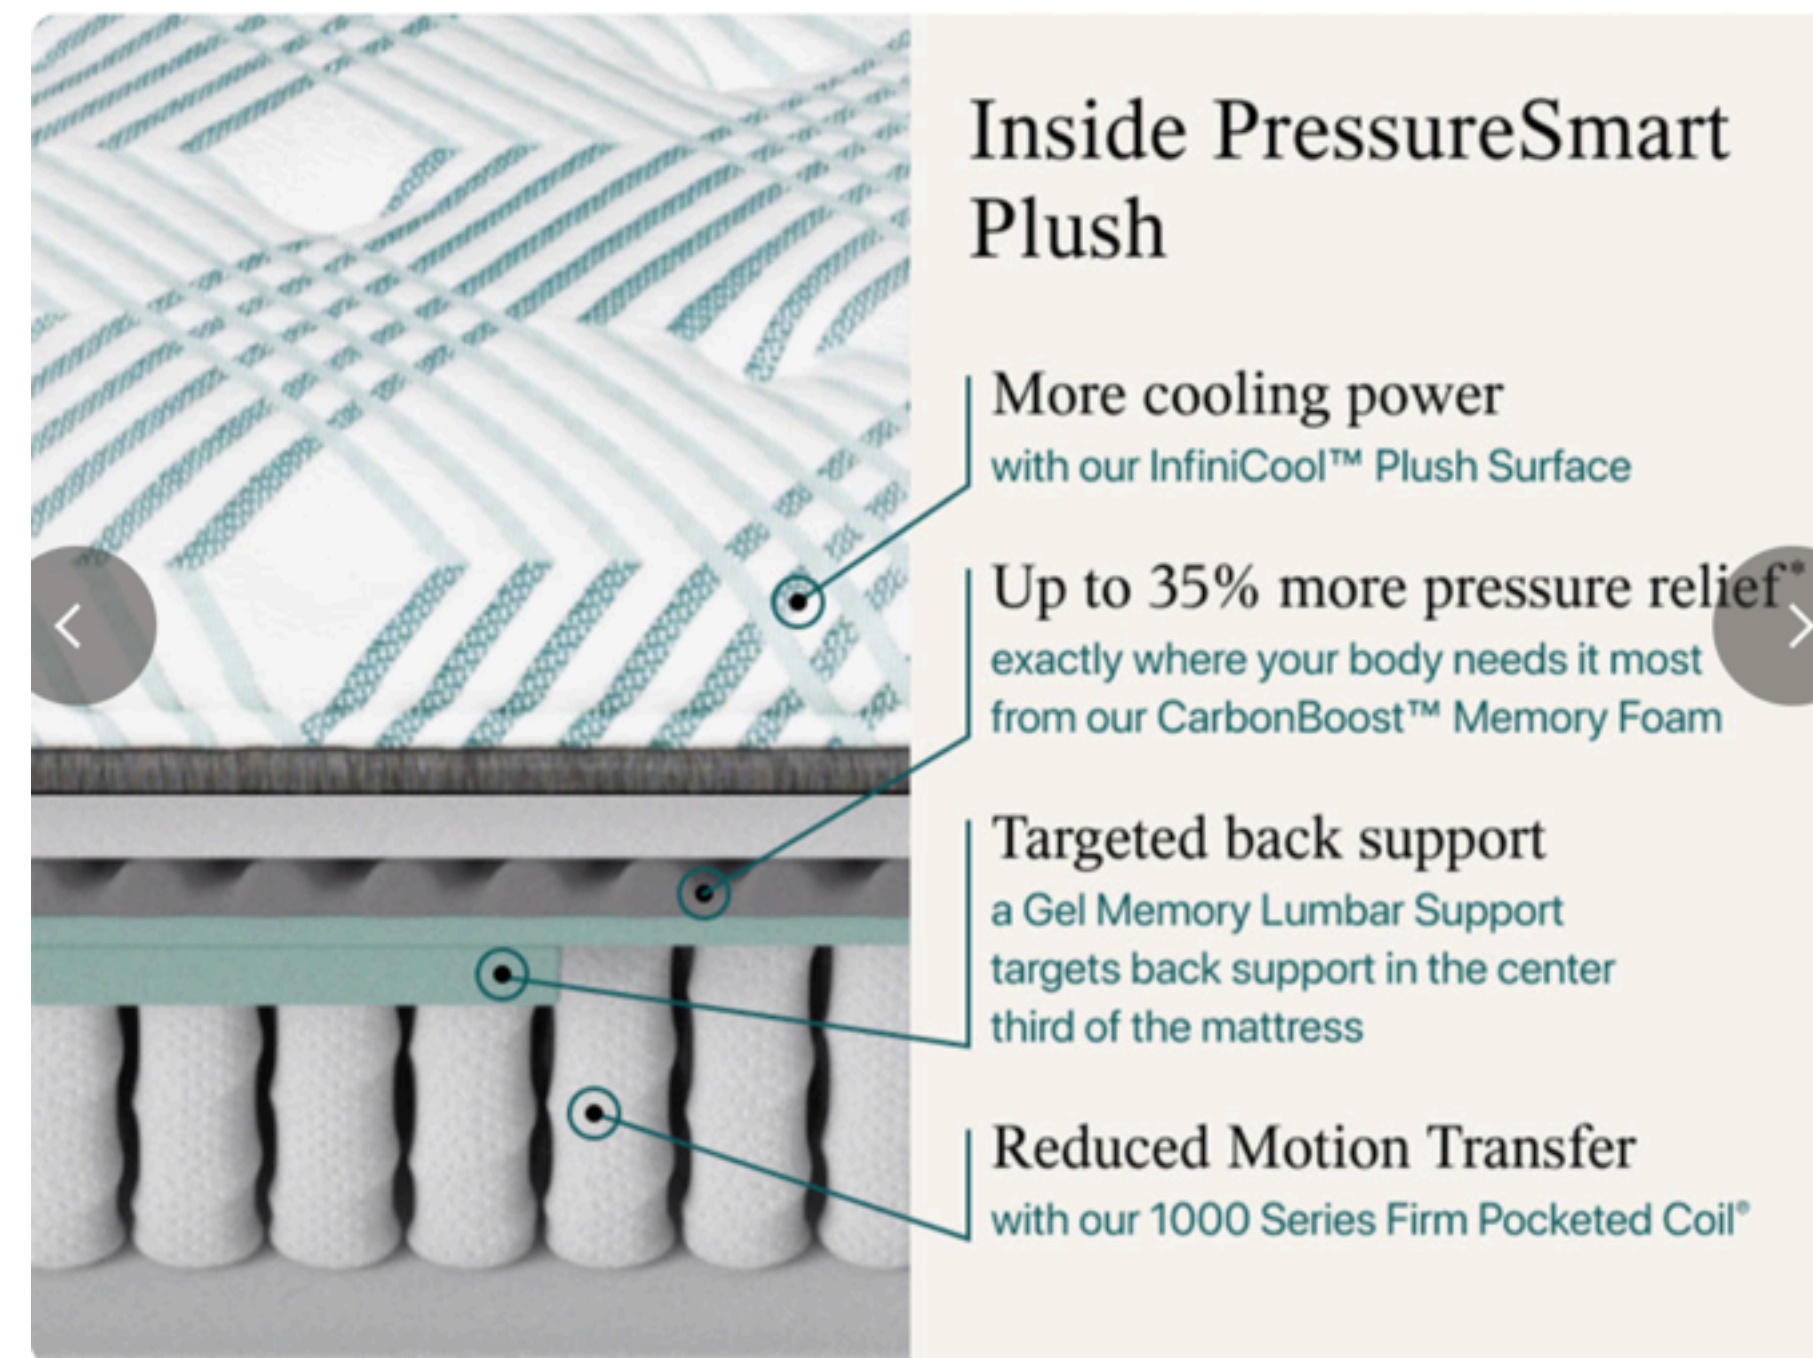

Mattresses are Included in Furniture Packages

Beautyrest PressureSmart™ 2.0 Plush 11.75" Mattress - Firm Grade

Experience superior comfort and targeted support with Beautyrest's PressureSmart™ Plush mattress—only at Mattress Firm. Wake up rejuvenated on exclusive CarbonBoost™ Foam that provides up to 35% more pressure relief.* Plus, GelTouch® Foam boosts support, breathability and airflow for restful nights. And for you hot sleepers, the InfiniCool™ Plus Surface delivers 13% more cooling power.**

*Pressure relief in the hip. Compared against Firm PressureSmart™ with standard panel that lacks carbon fiber technology. Results vary by model ranging from 26% to 35%.

**Average heat flux compared against PressureSmart™ models that lack carbon fiber technology. Tested for the first 20 minutes.