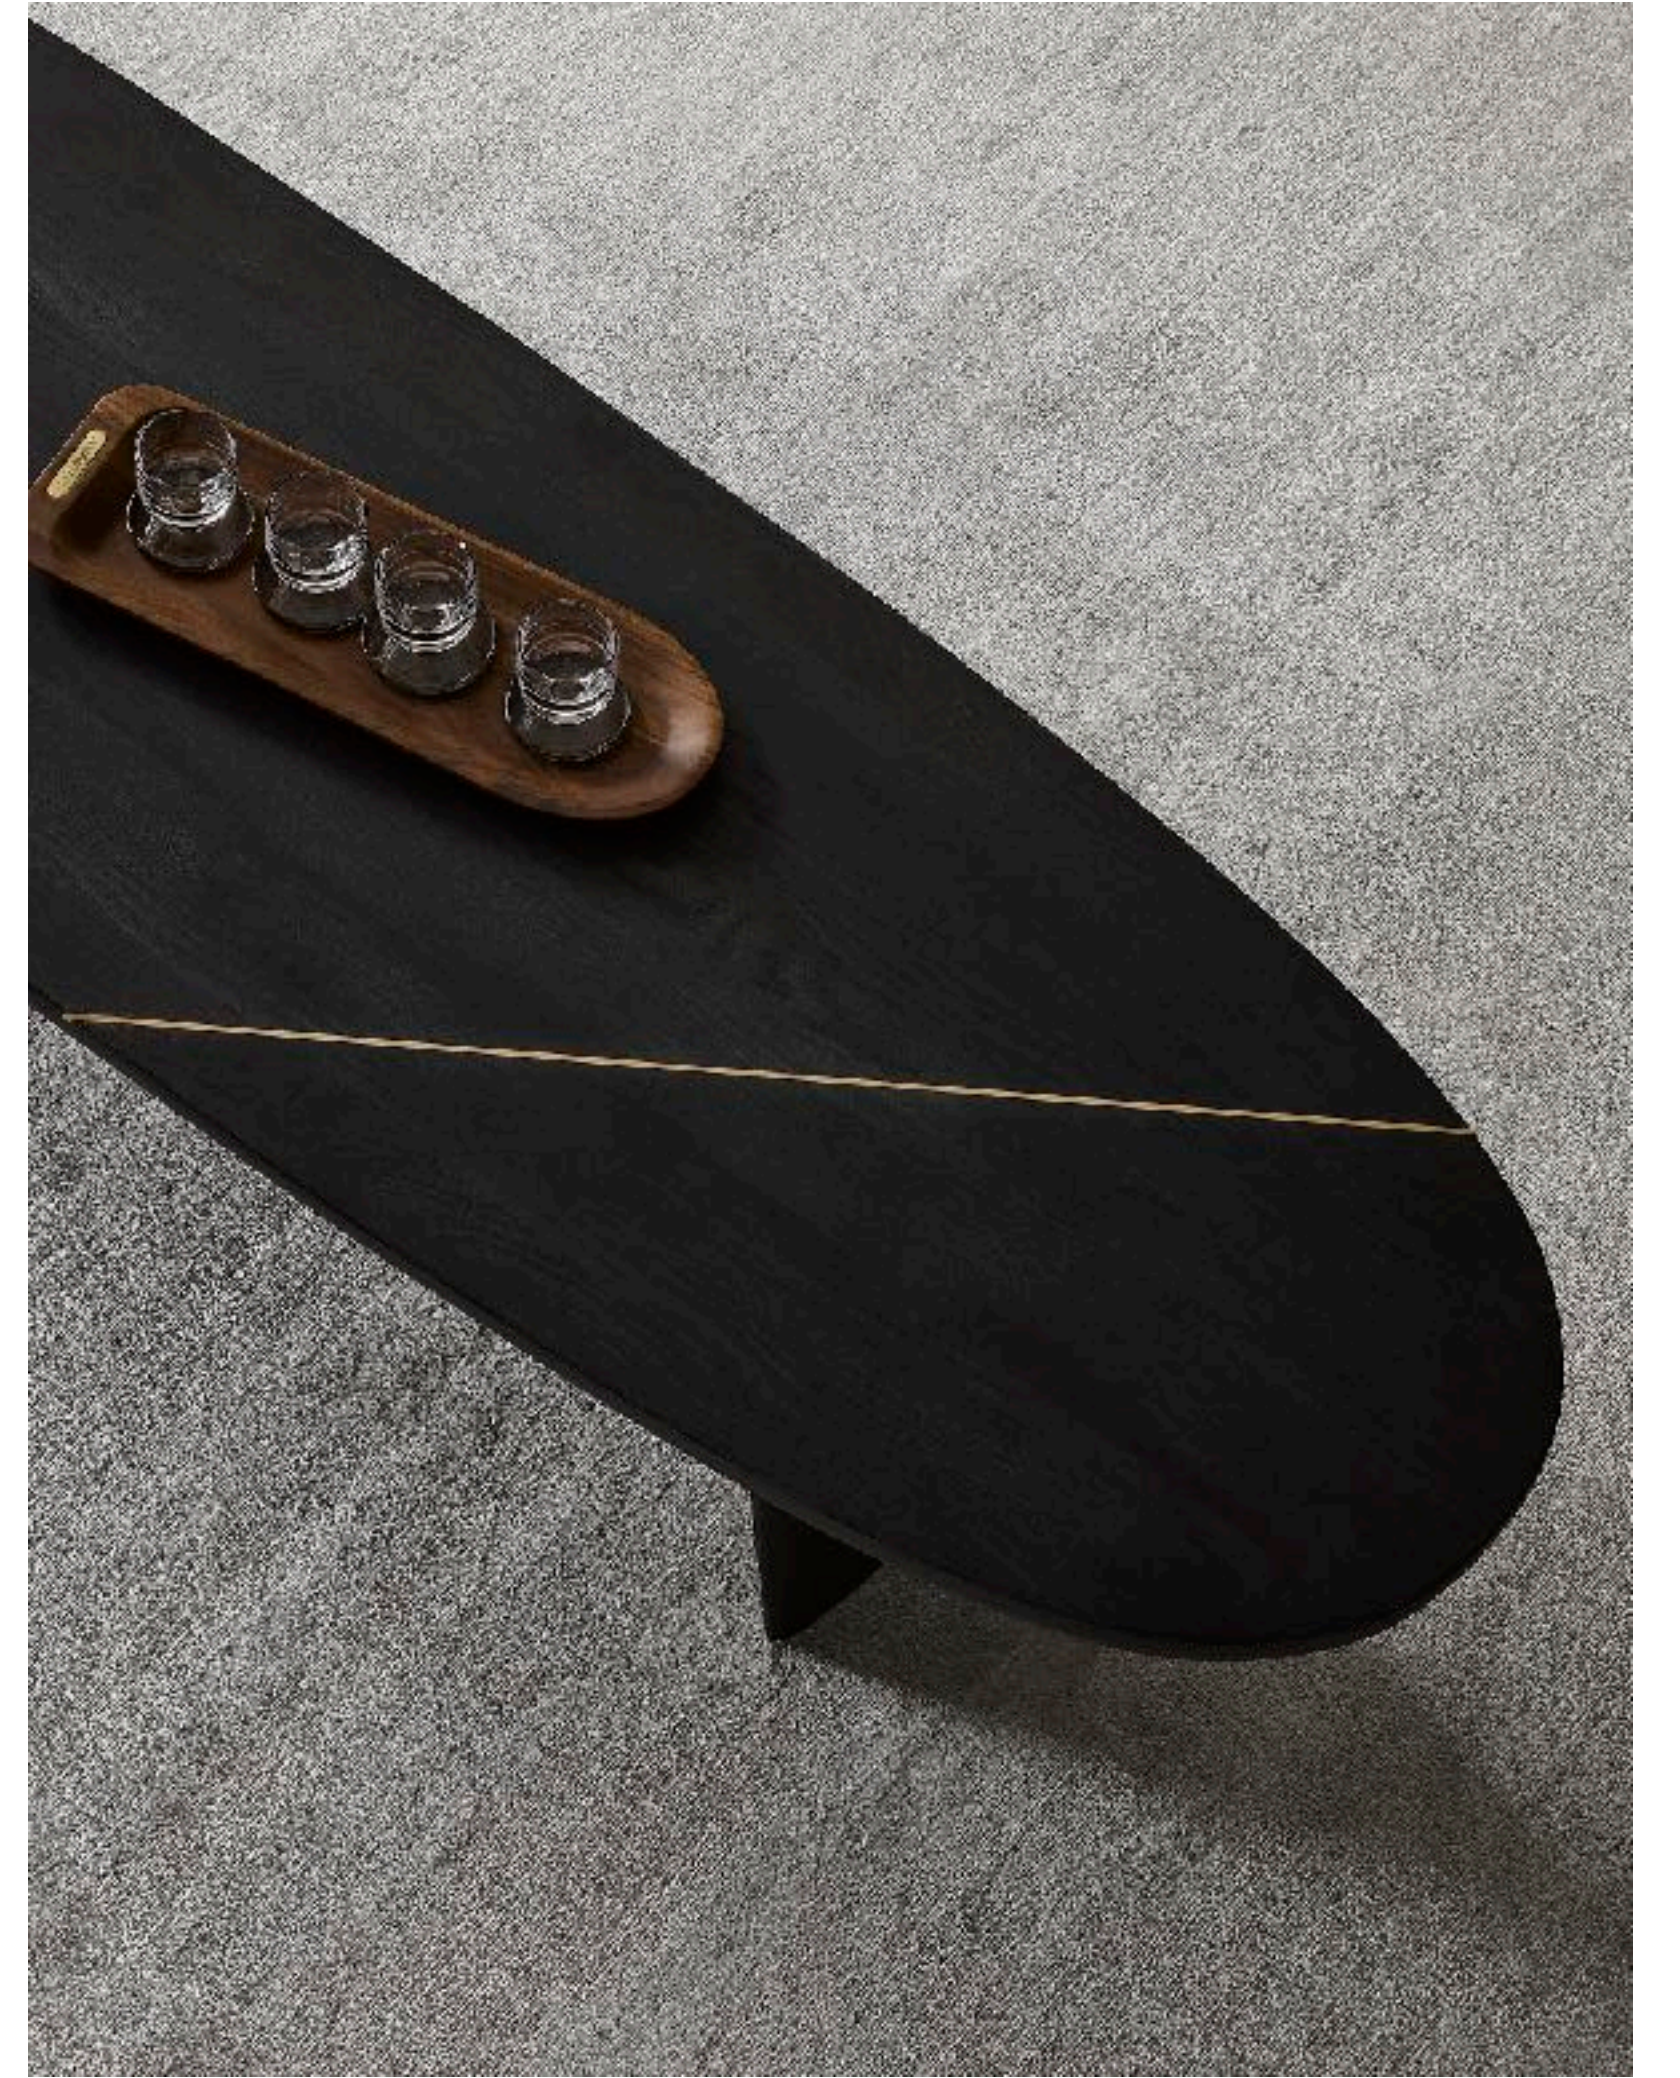

Solid American Oak in Natural or Noir | Hand-crafted Round Edge Feet | Brass Metal Touch on the Table Top  
Overall Dimension: W47.2|D11.8|H29.5 (W120|D30|H75 cm)

100% European Linen | Solid Pinewood  
Frame | Core Foam and Feather