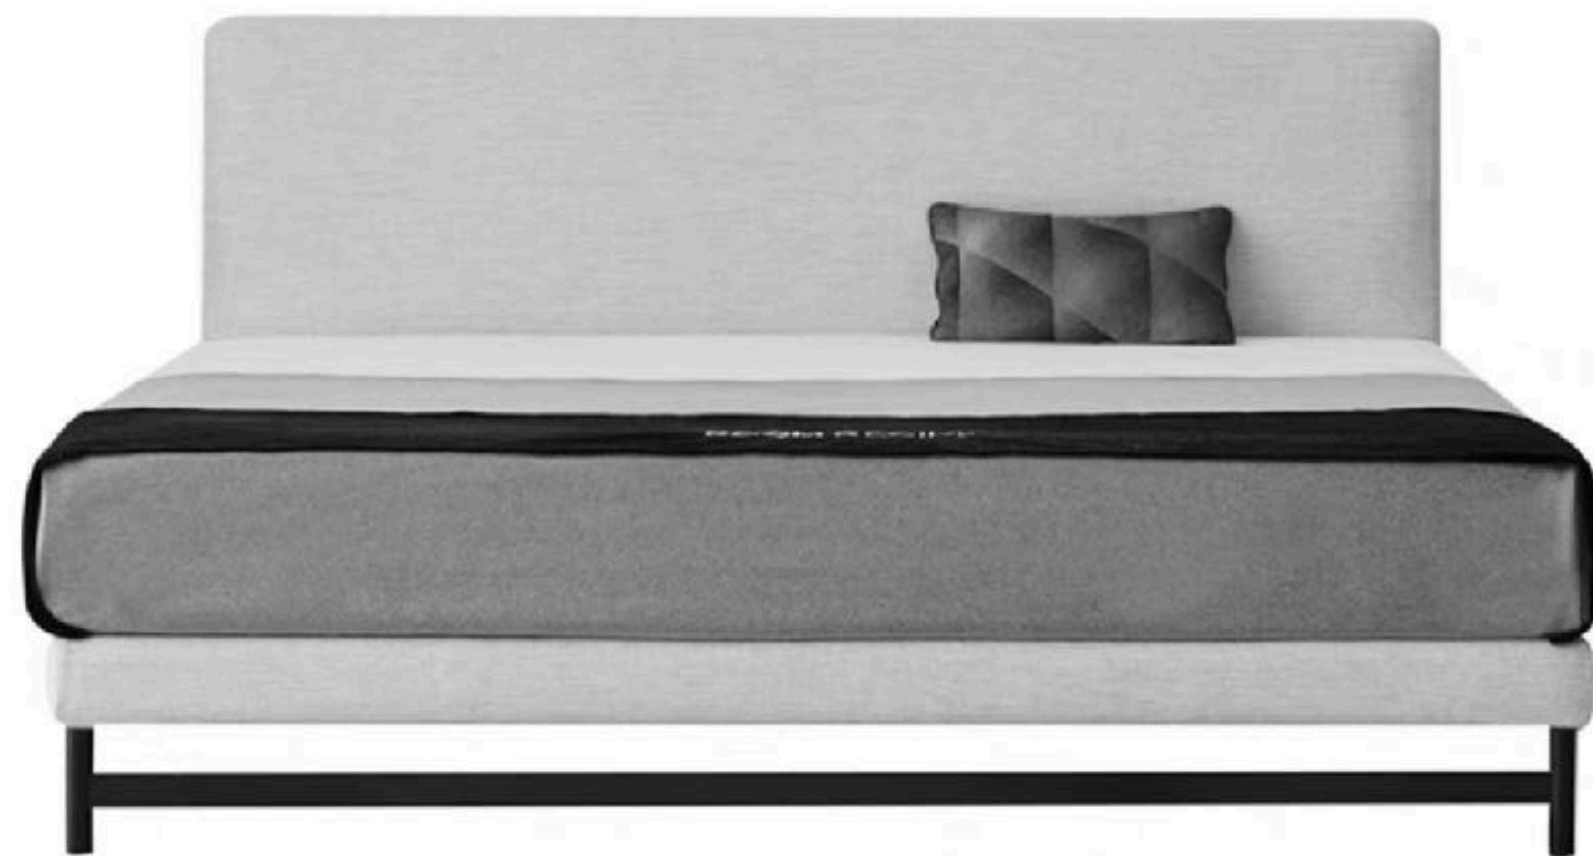

27 Night Stand (2)