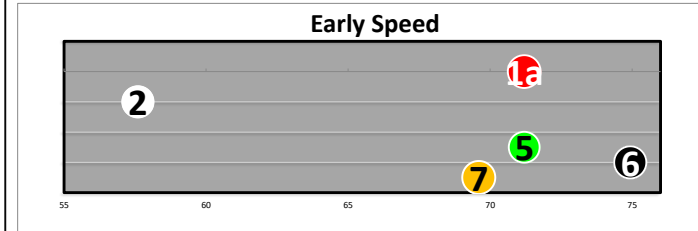

Race
3
#N/A
#N/A
#N/A

Projected
Pace
HONEST

#	Horse Name	ML	Style	Sire - Ped Rank Dist/Surf & (Off)	Jockey	Trainer	Form	LR/Dist	Comments
1a	VIRADIA	2.5	V	SKY MESA 3-2 (2)	DAVIS	ENGLEHART	(28)*	X	4w in aim; inched away
2	DANCINGWTHDAFFODLS	8.0	C	GIANT OAK 1-5 (5)	GOMEZ	JONES	(23)		4-5w uppr; no impact
5	BEAUTIFUL KAREN	3.5	E	COMPETITIVE EDGE 5-3 (3)	SAEZ	RODRIGUEZ	(41)		inside pace; retreated
6	QUALITY STONES	2.0	E	QUALITY ROAD 2-1 (1)	HUAYAS	QUICK	(13)		In hand ins; stopped
7	DIVA BANKER	4.5	P	CENTRAL BANKER 3-3 (4)	DAVIS	HANDAL	(28)*	X	5w upper; ran on