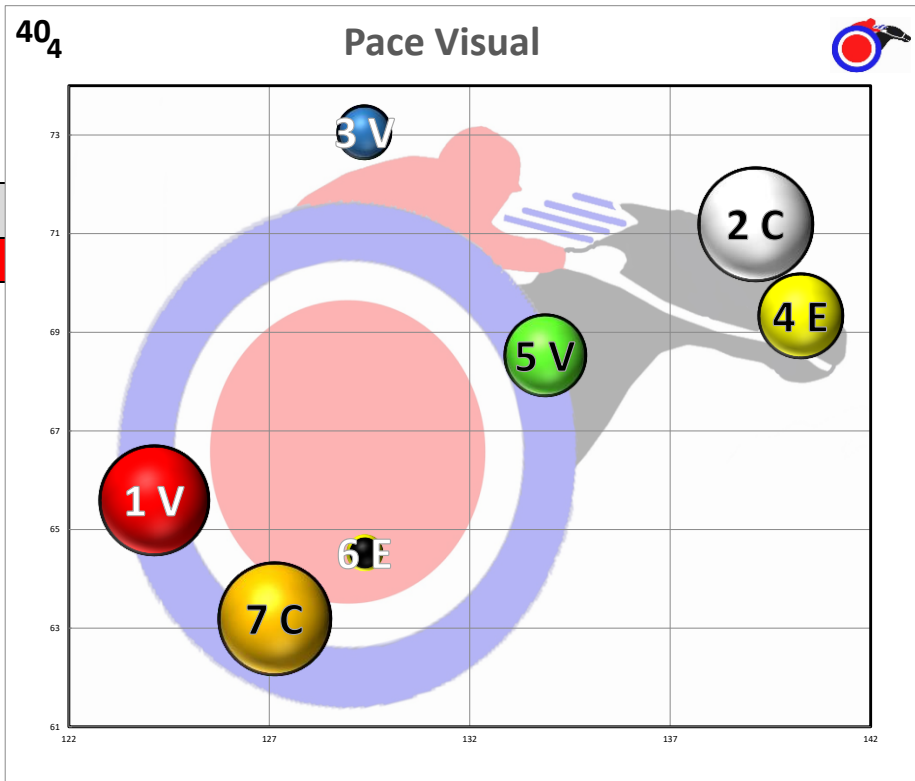

Race  
6  
D  
Demoisel-G2  
1 1/8m

Projected  
Pace  
**HONEST**

#	Horse Name	ML	Style	Sire - Ped Rank Dist/Surf & (Off)	Jockey	Trainer	Form	LR/Dist	Comments
1	FOGGY NIGHT	5.0	E	KHOZAN 6-6 (6)	LOPEZ	REID	(27)		Pressed 3w; 2nd best
2	ROYAL SPA	5.0	C	VIOLENCE 4-4 (4)	ROSARIO	BRISSET	(15)*		Lungd st;rally;drv pst
3	JULIA SHINING	0.6	C	CURLIN 2-1 (2)	SAEZ	PLETCHER	(48)		Climb;4-5wd;swept past
4	LA VITA SOFIA	15.0	V	CROSS TRAFFIC 7-7 (7)	FRANCO	RODRIGUEZ	(27)		2p turn; weakened
5	AFFIRMATIVE LADY	10.0	C	ARROGATE 1-2 (3)	VELAZQUEZ	MOTION	(29)		Came 5w; improved
6	GAMBLING GIRL	8.0	P	DIALED IN 5-5 (5)	ORTIZ	PLETCHER	(34)		Bmpd hard brk;5w turn
7	TRIBAL QUEEN	20.0	E	BOLT D'ORO 3-2 (1)	CANCEL	DUTROW	(37)*		3p turn;4p1/4;respond

Race  
7  
D  
Remsen-G2  
1 1/8m

Projected  
Pace  
**HOT**

#	Horse Name	ML	Style	Sire - Ped Rank Dist/Surf & (Off)	Jockey	Trainer	Form	LR/Dist	Comments
1	IL MIRACOLO	12.0	V	GUN RUNNER 2-2 (2)	CASTELLANO	SANO	(21)		Rail; left lead; drvng
2	TUSKEGEE AIRMEN	1.6	C	STREET SENSE 5-3 (3)	SAEZ	SERVIS	(49)		4w; btw; inside drive
3	PROVE RIGHT	15.0	V	JUSTIFY 3-1 (1)	GOMEZ	CHAPMAN	(27)		In hand 2p; wknd late
4	ARCTIC ARROGANCE	2.0	E	FROSTED 6-5 (7)	LEZCANO	RICE	(34)		Ins; shook clear 1/8
5	MIDNIGHT TROUBLE	8.0	V	MIDNIGHT LUTE 7-6 (5)	LOPEZ	WALDER	(49)		Inside duel; clear 2nd
6	QUICK TO ACCUSE	6.0	E	ACCELERATE 1-7 (6)	FRANCO	DE	(34)		Outside; 4path; no match
7	DUBYUHNELL	5.0	C	GOOD MAGIC 4-3 (4)	ORTIZ	GARGAN	(62)		8w uppr; edged away