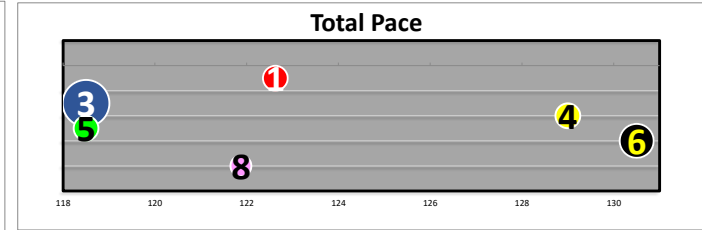

Race
4
D

Md 40000
6.5f

Projected
Pace
FAST

***LIMITED DATA DUE TO FIRST TIME STARTERS

#	Horse Name	ML	Style	Sire - Ped Rank Dist/Surf & (Off)	Jockey	Trainer	Form	LR/Dist	Comments
1	HEREBY	12.0	E	HARD SPUN 2-1 (2)	ORTIZ	BROWN	(142)		3w turn;5w into upper
2	QUACKENBUSH	12.0		BEAUTYINTHEPULPIT 1-7 (1)	CARMOUCHE	HENNIG	(F)		
3	CLASH A. J.	15.0	P	BANK HEIST 4-6 (7)	HUAYAS	JONES	(6)3		Chased 2p; tired
4	CHIEF ENGINEER	5.0	E	MIDSHIPMAN 3-2 (4)	PANAJO	CASH	(20)*		In hand 3-2w;fought on
5	CENTRAL PRIDE	3.5	V	LORD NELSON 4-2 (3)	FRANCO	TERRANOVA	(22)		Bmpd brk;4w turn;6w1/4
6	BUILT TO LAST	2.5	E	FREUD 6-4 (6)	CASTELLANO	MORLEY	(101)*		3p trn;4p1/4;responded
8	STEERAGE	4.5	E	ASTERN 6-4 (5)	DAVIS	BROWN	(22)		Bmpd brk;3p turn;tired