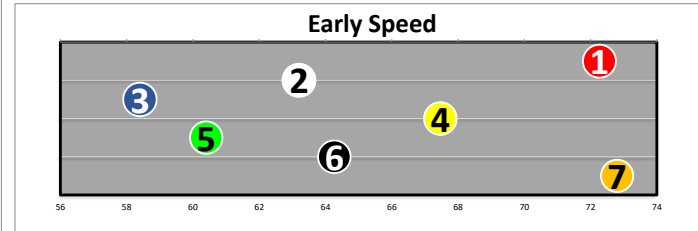

Race  
6  
D  
Demoisel-G2  
1 1/8m

Projected  
Pace  
**HONEST**

#	Horse Name	ML	Style	Sire - Ped Rank Dist/Surf & (Off)	Jockey	Trainer	Form	LR/Dist	Comments
1	FOGGY NIGHT	5.0	E	KHOZAN 6-6 (6)	LOPEZ	REID	(27)		Pressed 3w; 2nd best
2	ROYAL SPA	5.0	C	VIOLENCE 4-4 (4)	ROSARIO	BRISSET	(15)*		Lungd st;rally;drv pst
3	JULIA SHINING	0.6	C	CURLIN 2-1 (2)	SAEZ	PLETCHER	(48)		Climb;4-5wd;swept past
4	LA VITA SOFIA	15.0	V	CROSS TRAFFIC 7-7 (7)	FRANCO	RODRIGUEZ	(27)		2p turn; weakened
5	AFFIRMATIVE LADY	10.0	C	ARROGATE 1-2 (3)	VELAZQUEZ	MOTION	(29)		Came 5w; improved
6	GAMBLING GIRL	8.0	P	DIALED IN 5-5 (5)	ORTIZ	PLETCHER	(34)		Bmpd hard brk;5w turn
7	TRIBAL QUEEN	20.0	E	BOLT D'ORO 3-2 (1)	CANCEL	DUTROW	(37)*		3p turn;4p1/4;respond