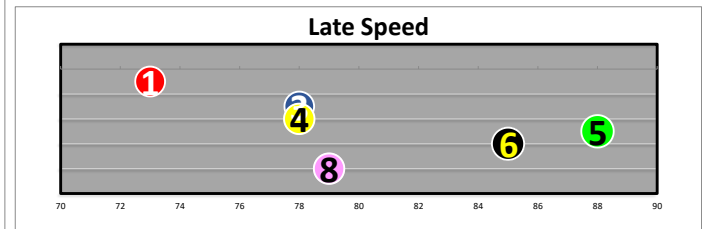

Race
4
D

Md 40000
6.5f

Projected
Pace
FAST

***LIMITED DATA DUE TO FIRST TIME STARTERS

#	Horse Name	ML	Style	Sire - Ped Rank Dist/Surf & (Off)	Jockey	Trainer	Form	LR/Dist	Comments
1	HEREBY	12.0	E	HARD SPUN 2-1 (2)	ORTIZ	BROWN	(142)		3w turn;5w into upper
2	QUACKENBUSH	12.0		BEAUTYINTHEPULPIT 1-7 (1)	CARMOUCHE	HENNIG	(F)		
3	CLASH A. J.	15.0	P	BANK HEIST 4-6 (7)	HUAYAS	JONES	(6)3		Chased 2p; tired
4	CHIEF ENGINEER	5.0	E	MIDSHIPMAN 3-2 (4)	PANAJO	CASH	(20)*		In hand 3-2w;fought on
5	CENTRAL PRIDE	3.5	V	LORD NELSON 4-2 (3)	FRANCO	TERRANOVA	(22)		Bmpd brk;4w turn;6w1/4
6	BUILT TO LAST	2.5	E	FREUD 6-4 (6)	CASTELLANO	MORLEY	(101)*		3p trn;4p1/4;responded
8	STEERAGE	4.5	E	ASTERN 6-4 (5)	DAVIS	BROWN	(22)		Bmpd brk;3p turn;tired