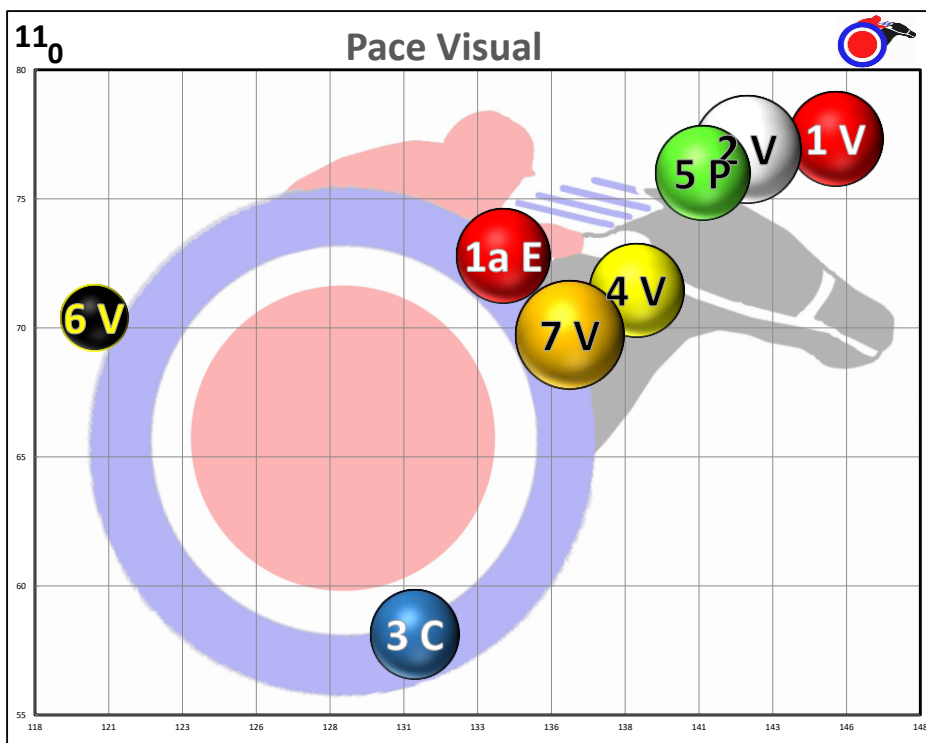

Race
5
D
OClm 62500n2x
7f

Projected
Pace
HONEST

#	Horse Name	ML	Style	Sire - Ped Rank Dist/Surf & (Off)	Jockey	Trainer	Form	LR/Dist	Comments
1	KADRI	3.0	V	MARK VALESKI 7-5 (1)	ACOSTA	CASH	(8)*		4w upper; kept on
1a	MONDAY MORNING QB	3.0	E	IMAGINING 8-5 (8)	BATISTA	CASH	(8)		Checked 3/4; left lead
2	HERO TIGER	2.5	V	HERO OF ORDER 1-7 (3)	ORTIZ	KIRBY	(21)*		4w; outkck; rebid; clear
3	BOURBONIC	3.0	C	BERNARDINI 3-2 (4)	CARMOUCHE	PLETCHER	(349)		Light bmp brk; ins trns
4	AMERICAN GENTLEMAN	4.5	V	AMERICAN PHAROAH 3-1 (4)	CASTELLANO	RODRIGUEZ	(28)*	X	5w upper; inched away
5	TURN OF EVENTS	6.0	P	HARD SPUN 5-2 (4)	FRANCO	FALCONE	(37)*		2-3p trn; 5p1/4; willing
6	CASH NOW	30.0	V	HARD SPUN 6-4 (7)	HARKIE	SKELTON	(8)		Hustled st; tired
7	MILTON THE MONSTER	6.0	V	JACK MILTON 2-7 (1)	SAEZ	SERVIS	(40)*		Extremely wide stretch