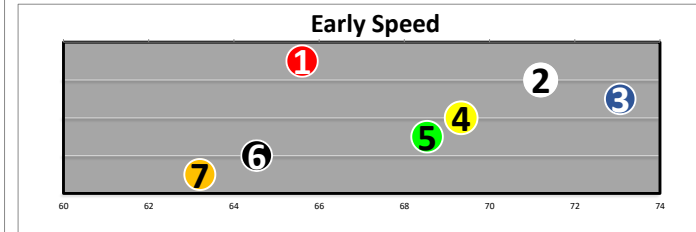

Race
7
D
Remsen-G2
1 1/8m

Projected
Pace
HOT

#	Horse Name	ML	Style	Sire - Ped Rank Dist/Surf & (Off)	Jockey	Trainer	Form	LR/Dist	Comments
1	IL MIRACOLO	12.0	V	GUN RUNNER 2-2 (2)	CASTELLANO	SANO	(21)		Rail; left lead; drvng
2	TUSKEGEE AIRMEN	1.6	C	STREET SENSE 5-3 (3)	SAEZ	SERVIS	(49)		4w; btw; inside drive
3	PROVE RIGHT	15.0	V	JUSTIFY 3-1 (1)	GOMEZ	CHAPMAN	(27)		In hand 2p; wknd late
4	ARCTIC ARROGANCE	2.0	E	FROSTED 6-5 (7)	LEZCANO	RICE	(34)		Ins; shook clear 1/8
5	MIDNIGHT TROUBLE	8.0	V	MIDNIGHT LUTE 7-6 (5)	LOPEZ	WALDER	(49)		Inside duel; clear 2nd
6	QUICK TO ACCUSE	6.0	E	ACCELERATE 1-7 (6)	FRANCO	DE	(34)		Outside; 4path; no match
7	DUBYUHNELL	5.0	C	GOOD MAGIC 4-3 (4)	ORTIZ	GARGAN	(62)		8w uppr; edged away