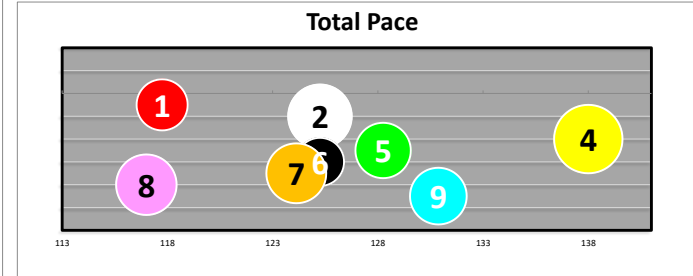

Race  
9  
D  
CigarMIH-G1  
1m

Projected  
Pace  
**HONEST**

#	Horse Name	ML	Style	Sire - Ped Rank Dist/Surf & (Off)	Jockey	Trainer	Form	LR/Dist	Comments
1	DOUBLE CROWN	15.0	P	BOURBON COURAGE 6-4 (4)	ACOSTA	CASH	(35)		3w turn;4w3/16;chsd;up
2	ZANDON	1.0	C	UPSTART 1-1 (1)	ROSARIO	BROWN	(70)*		Far back; inside rally
3	WHITE ABARRIO	4.5	V	RACE DAY 3-5 (5)	ORTIZ	JOSEPH	(70)		Clear; vied; yielded
4	GET HER NUMBER	4.0	V	DIALED IN 3-3 (3)	SAEZ	MILLER	(13)*		Gained btw;4w;up wire
6	OUTLIER	30.0	V	NOT THIS TIME 2-1 (2)	BATISTA	CASH	(16)*		2d turn;game to finish
7	MIND CONTROL	2.5	V	STAY THIRSTY 3-5 (5)	VELAZQUEZ	PLETCHER	(70)	X	Stalked; bid; brushed

Race  
10  
D  
Alw 50000s  
7f

Projected  
Pace  
**Honest**

#	Horse Name	ML	Style	Sire - Ped Rank Dist/Surf & (Off)	Jockey	Trainer	Form	LR/Dist	Comments
1	COLLOQUY	12.0	P	FLATTER 4-4 (4)	FRANCO	DE	(76)		4w advance turn; wknd
2	WHAT A DUDE	5.0	C	HARD SPUN 6-4 (4)	ORTIZ	JACOBSON	(13)*		3w1st;ins2nd;3w1/4
4	TENEBRIS	4.5	V	VIOLENCE 4-3 (7)	GOMEZ	TESSORE	(76)*		3w bid; drew clear
5	MAJOR SPIN	4.0	E	HARD SPUN 7-4 (6)	SAEZ	RODRIGUEZ	(20)		2p trn;3p1/4;outfinshd
6	ROYAL TRYST	8.0	P	MEDAGLIA D'ORO 3-2 (3)	LAPRIDA	ARENAS	(7)		Closer 1/2;inside turn
7	SKYLANDER	6.0	P	QUALITY ROAD 2-1 (2)	DAVIS	ENGLEHART	(42)		Chased 2p; tired
8	SEMPER FIDELIS	15.0	C	FAST ANNA 8-7 (8)	LOPEZ	TAYLOR	(17)2		Closed late outside
9	GASLIGHT	10.0	V	WICKED STRONG 1-8 (1)	LEZCANO	QUICK	(15)*		4-6p trn;improved show