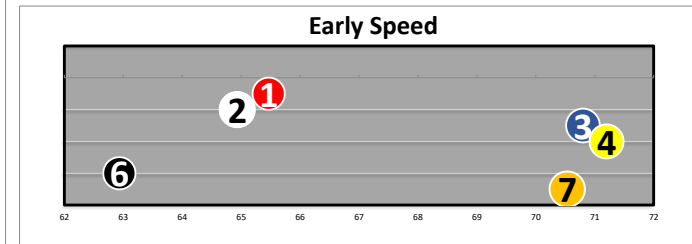

Race  
8  
D  
GoFrWnd-G3  
1m

Projected  
Pace  
**HOT**

#	Horse Name	ML	Style	Sire - Ped Rank Dist/Surf & (Off)	Jockey	Trainer	Form	LR/Dist	Comments
1	LOVE IN THE AIR	10.0	E	CONSTITUTION 3-1 (3)	LOPEZ	SERVIS	(70)*		Repelled foe; clear
2	EXOTIC WEST	20.0	V	HARD SPUN 4-2 (3)	DAVIS	SCIACCA	(29)*		Hit gate st;lost rider
3	BATTLE BLING	3.0	V	VANCOUVER 8-8 (5)	CARMOUCHE	ATRAS	(29)*	X	In hand ins; held safe
4	W W FITZY	15.0	V	WELL POSITIONED 2-10 (1)	CASTELLANO	MORLEY	(29)		Chased 2p; faltered
6	SELF ISOLATION	10.0	E	SQUARE EDDIE 9-4 (6)	ORTIZ	JACOBSON	(22)		4p;5p1/4;bid ins1/8;up
7	DR B	4.0	V	LIAM'S MAP 4-2 (2)	ORTIZ	REID	(35)		3w;4w1/4;drft out;chsd
8	BETSY BLUE	6.0	V	TONALIST 4-4 (8)	LEZCANO	RICE	(34)*		2-3path turn;willingly
9	FLIGHT TO SHANGHAI	20.0	E	SHANGHAI BOBBY 9-7 (6)	FRANCO	DE	(44)		Ins;shift out;faded
10	BANK STING	4.0	V	CENTRAL BANKER 1-8 (10)	ROSARIO	TERRANOVA	(34)2*		Frctious gate;6-5w trn
11	TONAL VISION	15.0	V	TONALIST 7-6 (8)	ALVARADO	GUERRERO	(38)2		Wide rally; drew away

Race  
9  
D  
CigarMIH-G1  
1m

Projected  
Pace  
**HONEST**

#	Horse Name	ML	Style	Sire - Ped Rank Dist/Surf & (Off)	Jockey	Trainer	Form	LR/Dist	Comments
1	DOUBLE CROWN	15.0	P	BOURBON COURAGE 6-4 (4)	ACOSTA	CASH	(35)		3w turn;4w3/16;chsd;up
2	ZANDON	1.0	C	UPSTART 1-1 (1)	ROSARIO	BROWN	(70)*		Far back; inside rally
3	WHITE ABARRIO	4.5	V	RACE DAY 3-5 (5)	ORTIZ	JOSEPH	(70)		Clear; vied; yielded
4	GET HER NUMBER	4.0	V	DIALED IN 3-3 (3)	SAEZ	MILLER	(13)*		Gained btw;4w;up wire
6	OUTLIER	30.0	V	NOT THIS TIME 2-1 (2)	BATISTA	CASH	(16)*		2d turn;game to finish
7	MIND CONTROL	2.5	V	STAY THIRSTY 3-5 (5)	VELAZQUEZ	PLETCHER	(70)	X	Stalked; bid; brushed