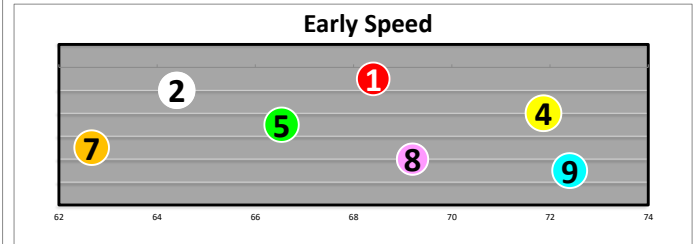

Race  
9  
D  
CigarMIH-G1  
1m

Projected  
Pace  
**HONEST**

#	Horse Name	ML	Style	Sire - Ped Rank Dist/Surf & (Off)	Jockey	Trainer	Form	LR/Dist	Comments
1	DOUBLE CROWN	15.0	P	BOURBON COURAGE 6-4 (4)	ACOSTA	CASH	(35)		3w turn;4w3/16;chsd;up
2	ZANDON	1.0	C	UPSTART 1-1 (1)	ROSARIO	BROWN	(70)*		Far back; inside rally
3	WHITE ABARRIO	4.5	V	RACE DAY 3-5 (5)	ORTIZ	JOSEPH	(70)		Clear; vied; yielded
4	GET HER NUMBER	4.0	V	DIALED IN 3-3 (3)	SAEZ	MILLER	(13)*		Gained btw;4w;up wire
6	OUTLIER	30.0	V	NOT THIS TIME 2-1 (2)	BATISTA	CASH	(16)*		2d turn;game to finish
7	MIND CONTROL	2.5	V	STAY THIRSTY 3-5 (5)	VELAZQUEZ	PLETCHER	(70)	X	Stalked; bid; brushed

Race  
10  
D  
Alw 50000s  
7f

Projected  
Pace  
**Honest**

#	Horse Name	ML	Style	Sire - Ped Rank Dist/Surf & (Off)	Jockey	Trainer	Form	LR/Dist	Comments
1	COLLOQUY	12.0	P	FLATTER 4-4 (4)	FRANCO	DE	(76)		4w advance turn; wknd
2	WHAT A DUDE	5.0	C	HARD SPUN 6-4 (4)	ORTIZ	JACOBSON	(13)*		3w1st;ins2nd;3w1/4
4	TENEBRIS	4.5	V	VIOLENCE 4-3 (7)	GOMEZ	TESSORE	(76)*		3w bid; drew clear
5	MAJOR SPIN	4.0	E	HARD SPUN 7-4 (6)	SAEZ	RODRIGUEZ	(20)		2p trn;3p1/4;outfinshd
6	ROYAL TRYST	8.0	P	MEDAGLIA D'ORO 3-2 (3)	LAPRIDA	ARENAS	(7)		Closer 1/2;inside turn
7	SKYLANDER	6.0	P	QUALITY ROAD 2-1 (2)	DAVIS	ENGLEHART	(42)		Chased 2p; tired
8	SEMPER FIDELIS	15.0	C	FAST ANNA 8-7 (8)	LOPEZ	TAYLOR	(17)2		Closed late outside
9	GASLIGHT	10.0	V	WICKED STRONG 1-8 (1)	LEZCANO	QUICK	(15)*		4-6p trn;improved show