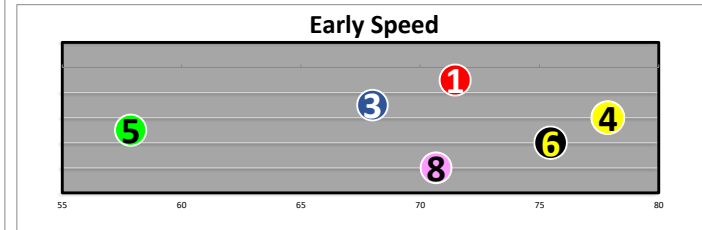

Race
4
D

Md 40000
6.5f

Projected
Pace
FAST

***LIMITED DATA DUE TO FIRST TIME STARTERS

#	Horse Name	ML	Style	Sire - Ped Rank Dist/Surf & (Off)	Jockey	Trainer	Form	LR/Dist	Comments
1	HEREBY	12.0	E	HARD SPUN 2-1 (2)	ORTIZ	BROWN	(142)		3w turn;5w into upper
2	QUACKENBUSH	12.0		BEAUTYINTHEPULPIT 1-7 (1)	CARMOUCHE	HENNIG	(F)		
3	CLASH A. J.	15.0	P	BANK HEIST 4-6 (7)	HUAYAS	JONES	(6)3		Chased 2p; tired
4	CHIEF ENGINEER	5.0	E	MIDSHIPMAN 3-2 (4)	PANAJO	CASH	(20)*		In hand 3-2w;fought on
5	CENTRAL PRIDE	3.5	V	LORD NELSON 4-2 (3)	FRANCO	TERRANOVA	(22)		Bmpd brk;4w turn;6w1/4
6	BUILT TO LAST	2.5	E	FREUD 6-4 (6)	CASTELLANO	MORLEY	(101)*		3p trn;4p1/4;responded
8	STEERAGE	4.5	E	ASTERN 6-4 (5)	DAVIS	BROWN	(22)		Bmpd brk;3p turn;tired