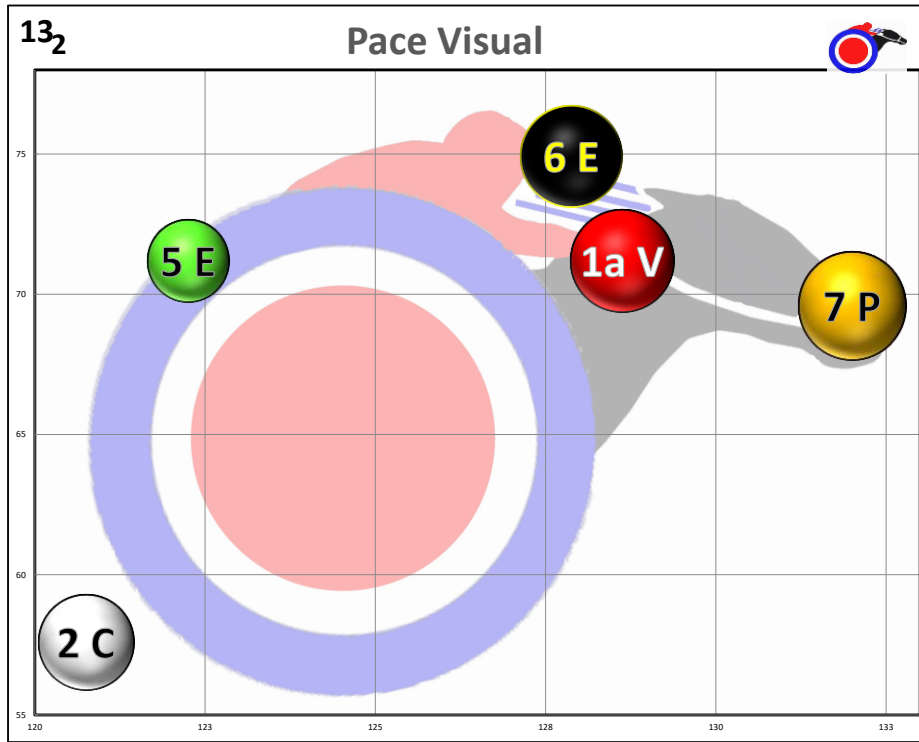

Race  
3  
#N/A  
#N/A  
#N/A

Projected  
Pace  
**HONEST**

#	Horse Name	ML	Style	Sire - Ped Rank Dist/Surf & (Off)	Jockey	Trainer	Form	LR/Dist	Comments
1a	VIRADIA	2.5	V	SKY MESA 3-2 (2)	DAVIS	ENGLEHART	(28)*	X	4w in aim; inched away
2	DANCINGWTHDAFFODLS	8.0	C	GIANT OAK 1-5 (5)	GOMEZ	JONES	(23)		4-5w uppr; no impact
5	BEAUTIFUL KAREN	3.5	E	COMPETITIVE EDGE 5-3 (3)	SAEZ	RODRIGUEZ	(41)		inside pace; retreated
6	QUALITY STONES	2.0	E	QUALITY ROAD 2-1 (1)	HUAYAS	QUICK	(13)		In hand ins; stopped
7	DIVA BANKER	4.5	P	CENTRAL BANKER 3-3 (4)	DAVIS	HANDAL	(28)*	X	5w upper; ran on