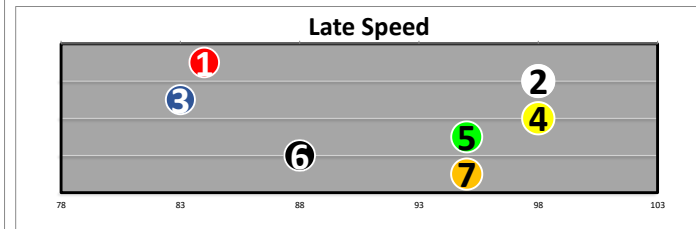

Race  
6  
D  
Demoisel-G2  
1 1/8m

Projected  
Pace  
**HONEST**

#	Horse Name	ML	Style	Sire - Ped Rank Dist/Surf & (Off)	Jockey	Trainer	Form	LR/Dist	Comments
1	FOGGY NIGHT	5.0	E	KHOZAN 6-6 (6)	LOPEZ	REID	(27)		Pressed 3w; 2nd best
2	ROYAL SPA	5.0	C	VIOLENCE 4-4 (4)	ROSARIO	BRISSET	(15)*		Lungd st;rally;drv pst
3	JULIA SHINING	0.6	C	CURLIN 2-1 (2)	SAEZ	PLETCHER	(48)		Climb;4-5wd;swept past
4	LA VITA SOFIA	15.0	V	CROSS TRAFFIC 7-7 (7)	FRANCO	RODRIGUEZ	(27)		2p turn; weakened
5	AFFIRMATIVE LADY	10.0	C	ARROGATE 1-2 (3)	VELAZQUEZ	MOTION	(29)		Came 5w; improved
6	GAMBLING GIRL	8.0	P	DIALED IN 5-5 (5)	ORTIZ	PLETCHER	(34)		Bmpd hard brk;5w turn
7	TRIBAL QUEEN	20.0	E	BOLT D'ORO 3-2 (1)	CANCEL	DUTROW	(37)*		3p turn;4p1/4;respond

Race  
7  
D  
Remsen-G2  
1 1/8m

Projected  
Pace  
**HOT**

#	Horse Name	ML	Style	Sire - Ped Rank Dist/Surf & (Off)	Jockey	Trainer	Form	LR/Dist	Comments
1	IL MIRACOLO	12.0	V	GUN RUNNER 2-2 (2)	CASTELLANO	SANO	(21)		Rail; left lead; drvng
2	TUSKEGEE AIRMEN	1.6	C	STREET SENSE 5-3 (3)	SAEZ	SERVIS	(49)		4w; btw; inside drive
3	PROVE RIGHT	15.0	V	JUSTIFY 3-1 (1)	GOMEZ	CHAPMAN	(27)		In hand 2p; wknd late
4	ARCTIC ARROGANCE	2.0	E	FROSTED 6-5 (7)	LEZCANO	RICE	(34)		Ins; shook clear 1/8
5	MIDNIGHT TROUBLE	8.0	V	MIDNIGHT LUTE 7-6 (5)	LOPEZ	WALDER	(49)		Inside duel; clear 2nd
6	QUICK TO ACCUSE	6.0	E	ACCELERATE 1-7 (6)	FRANCO	DE	(34)		Outside; 4path; no match
7	DUBYUHNELL	5.0	C	GOOD MAGIC 4-3 (4)	ORTIZ	GARGAN	(62)		8w uppr; edged away