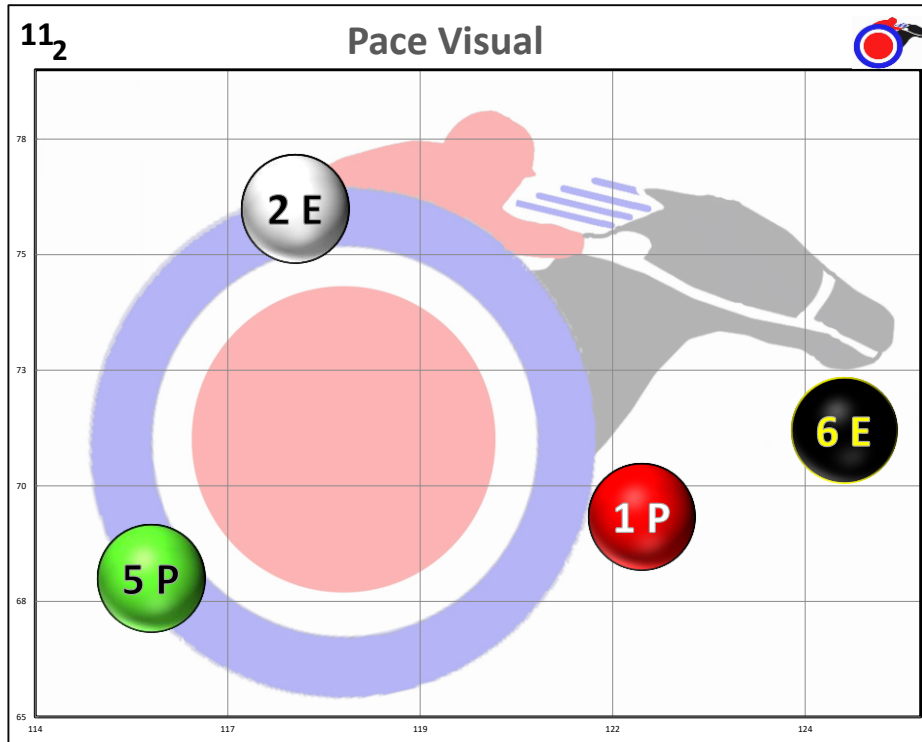

Race

2

D

Md Sp Wt

6f

Projected Pace  
HONEST

\*\*\*LIMITED DATA DUE TO FIRST TIME STARTERS

#	Horse Name	ML	Style	Sire - Ped Rank Dist/Surf & (Off)	Jockey	Trainer	Form	LR/Dist	Comments
1	SWEET LIBERTY	6.0	P	BELLAMY ROAD 7-4 (8)	DAVIS	QUICK	(58)	X	Outside;gain5p trn;wkn
2	PRETTY MISS KEENS	6.0	E	SHACKLEFORD 6-6 (5)	CANCEL	WEAVER	(63)	X	3p turn;drift out late
3	HAPPY'S SMILE	4.0		RUNHAPPY 4-3 (4)	GOMEZ	BAKER	(F)		
4	LOON CRY	3.0		MORE THAN READY 3-1 (2)	FRANCO	CLEMENT	(F)		
5	FEMA FUNDS	4.5	P	CENTRAL BANKER 4-4 (5)	LEZCANO	RICE	(29)	X	5w upper; weakened
6	MIDTOWN LIGHTS	3.5	E	REDESDALE 1-6 (7)	CASTELLANO	COX	(36)*		Ins-2p;moved out 1/16
7	BANDULU QUEEN	20.0		FRANK CONVERSATION 8-8 (1)	DAVIS	CLARKE	(F)		
8	MIDNIGHT ROSIE	10.0		BERNARDINI 2-1 (3)	CARMOUCHE	ENGEHART	(F)		