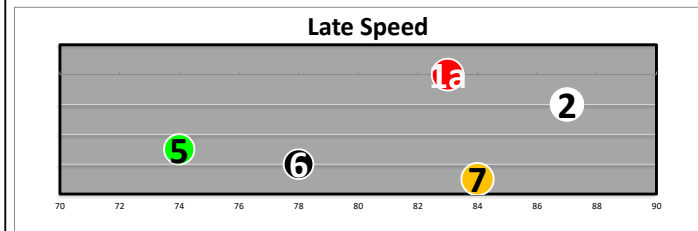

Race
3
#N/A
#N/A
#N/A

Projected
Pace
HONEST

#	Horse Name	ML	Style	Sire - Ped Rank Dist/Surf & (Off)	Jockey	Trainer	Form	LR/Dist	Comments
1a	VIRADIA	2.5	V	SKY MESA 3-2 (2)	DAVIS	ENGLEHART	(28)*	X	4w in aim; inched away
2	DANCINGWTHDAFFODLS	8.0	C	GIANT OAK 1-5 (5)	GOMEZ	JONES	(23)		4-5w uppr; no impact
5	BEAUTIFUL KAREN	3.5	E	COMPETITIVE EDGE 5-3 (3)	SAEZ	RODRIGUEZ	(41)		inside pace; retreated
6	QUALITY STONES	2.0	E	QUALITY ROAD 2-1 (1)	HUAYAS	QUICK	(13)		In hand ins; stopped
7	DIVA BANKER	4.5	P	CENTRAL BANKER 3-3 (4)	DAVIS	HANDAL	(28)*	X	5w upper; ran on