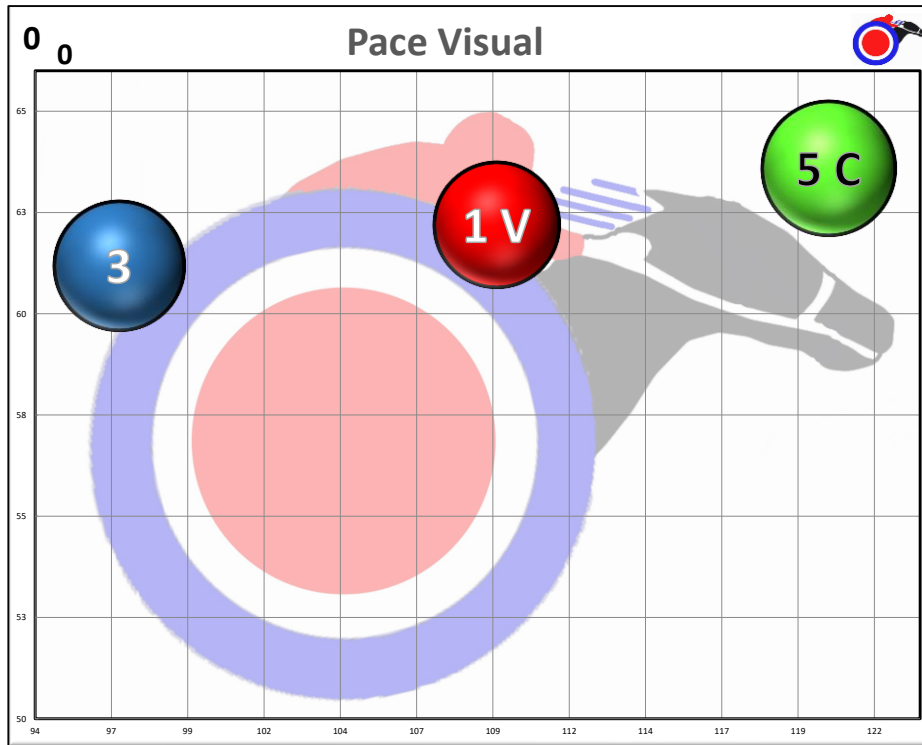

7f

Projected Pace
<b>NO PACE</b>

\*\*\*LIMITED DATA DUE TO FIRST TIME STARTERS

#	Horse Name	ML	Style	Sire - Ped Rank Dist/Surf & (Off)	Jockey	Trainer	Form	LR/Dist	Comments
1	ONE BITE	10.0	V	MCCRACKEN 5-5 (4)	ADORNO	SERVIS	(46)		Close wide; willingly
3	YORKSHIRE PRINCE	6.0		CAIRO PRINCE 4-4 (5)	SAEZ	MORLEY	(42)	X	4w upper; tired
4	BEARINGS	8.0		CANDY RIDE 3-3 (3)	ORTIZ	MOTT	(F)		
5	CLASSIC LEGACY	1.6	C	INTO MISCHIEF 1-1 (1)	ALVARADO	MOTT	(42)	X	5w upper; mild kick
6	BATTLEFIELD PARK	4.5		WAR FRONT 2-1 (2)	LEZCANO	MCGAUGHEY	(F)		