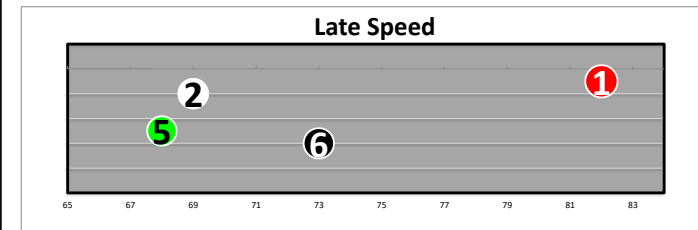

Race

2

D

Md Sp Wt

6f

Projected Pace  
HONEST

\*\*\*LIMITED DATA DUE TO FIRST TIME STARTERS

#	Horse Name	ML	Style	Sire - Ped Rank Dist/Surf & (Off)	Jockey	Trainer	Form	LR/Dist	Comments
1	SWEET LIBERTY	6.0	P	BELLAMY ROAD 7-4 (8)	DAVIS	QUICK	(58)	X	Outside;gain5p trn;wkn
2	PRETTY MISS KEENS	6.0	E	SHACKLEFORD 6-6 (5)	CANCEL	WEAVER	(63)	X	3p turn;drift out late
3	HAPPY'S SMILE	4.0		RUNHAPPY 4-3 (4)	GOMEZ	BAKER	(F)		
4	LOON CRY	3.0		MORE THAN READY 3-1 (2)	FRANCO	CLEMENT	(F)		
5	FEMA FUNDS	4.5	P	CENTRAL BANKER 4-4 (5)	LEZCANO	RICE	(29)	X	5w upper; weakened
6	MIDTOWN LIGHTS	3.5	E	REDESDALE 1-6 (7)	CASTELLANO	COX	(36)*		Ins-2p;moved out 1/16
7	BANDULU QUEEN	20.0		FRANK CONVERSATION 8-8 (1)	DAVIS	CLARKE	(F)		
8	MIDNIGHT ROSIE	10.0		BERNARDINI 2-1 (3)	CARMOUCHE	ENGEHART	(F)		