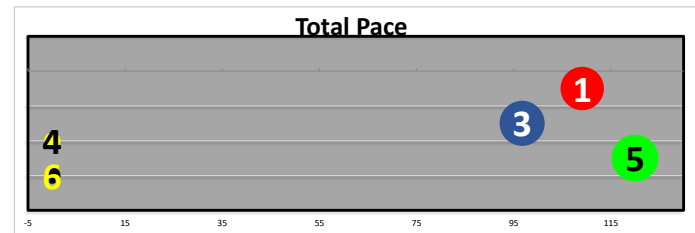

AQU

Race

1

Md Sp Wt

D

7f

Projected Pace
NO PACE

***LIMITED DATA DUE TO FIRST TIME STARTERS

#	Horse Name	ML	Style	Sire - Ped Rank Dist/Surf & (Off)	Jockey	Trainer	Form	LR/Dist	Comments
1	ONE BITE	10.0	V	MCCRACKEN 5-5 (4)	ADORNO	SERVIS	(46)		Close wide; willingly
3	YORKSHIRE PRINCE	6.0		CAIRO PRINCE 4-4 (5)	SAEZ	MORLEY	(42)	X	4w upper; tired
4	BEARINGS	8.0		CANDY RIDE 3-3 (3)	ORTIZ	MOTT	(F)		
5	CLASSIC LEGACY	1.6	C	INTO MISCHIEF 1-1 (1)	ALVARADO	MOTT	(42)	X	5w upper; mild kick
6	BATTLEFIELD PARK	4.5		WAR FRONT 2-1 (2)	LEZCANO	MCGAUGHEY	(F)