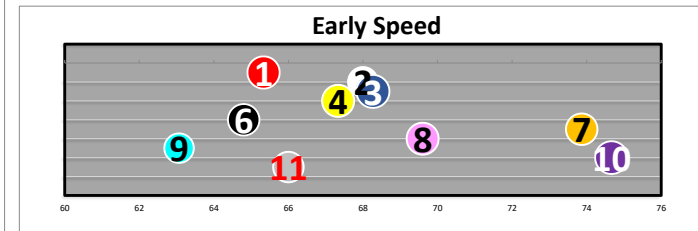

Race  
7  
D  
Remsen-G2  
1 1/8m

Projected  
Pace  
**HOT**

#	Horse Name	ML	Style	Sire - Ped Rank Dist/Surf & (Off)	Jockey	Trainer	Form	LR/Dist	Comments
1	IL MIRACOLO	12.0	V	GUN RUNNER 2-2 (2)	CASTELLANO	SANO	(21)		Rail; left lead; drvng
2	TUSKEGEE AIRMEN	1.6	C	STREET SENSE 5-3 (3)	SAEZ	SERVIS	(49)		4w; btw; inside drive
3	PROVE RIGHT	15.0	V	JUSTIFY 3-1 (1)	GOMEZ	CHAPMAN	(27)		In hand 2p; wknd late
4	ARCTIC ARROGANCE	2.0	E	FROSTED 6-5 (7)	LEZCANO	RICE	(34)		Ins; shook clear 1/8
5	MIDNIGHT TROUBLE	8.0	V	MIDNIGHT LUTE 7-6 (5)	LOPEZ	WALDER	(49)		Inside duel; clear 2nd
6	QUICK TO ACCUSE	6.0	E	ACCELERATE 1-7 (6)	FRANCO	DE	(34)		Outside; 4path; no match
7	DUBYUHNELL	5.0	C	GOOD MAGIC 4-3 (4)	ORTIZ	GARGAN	(62)		8w uppr; edged away

Race  
8  
D  
GoFrWnd-G3  
1m

Projected  
Pace  
**HOT**

#	Horse Name	ML	Style	Sire - Ped Rank Dist/Surf & (Off)	Jockey	Trainer	Form	LR/Dist	Comments
1	LOVE IN THE AIR	10.0	E	CONSTITUTION 3-1 (3)	LOPEZ	SERVIS	(70)*		Repelled foe; clear
2	EXOTIC WEST	20.0	V	HARD SPUN 4-2 (3)	DAVIS	SCIACCA	(29)*		Hit gate st;lost rider
3	BATTLE BLING	3.0	V	VANCOUVER 8-8 (5)	CARMOUCHE	ATRAS	(29)*	X	In hand ins; held safe
4	W W FITZY	15.0	V	WELL POSITIONED 2-10 (1)	CASTELLANO	MORLEY	(29)		Chased 2p; faltered
6	SELF ISOLATION	10.0	E	SQUARE EDDIE 9-4 (6)	ORTIZ	JACOBSON	(22)		4p;5p1/4;bid ins1/8;up
7	DR B	4.0	V	LIAM'S MAP 4-2 (2)	ORTIZ	REID	(35)		3w;4w1/4;drft out;chsd
8	BETSY BLUE	6.0	V	TONALIST 4-4 (8)	LEZCANO	RICE	(34)*		2-3path turn;willingly
9	FLIGHT TO SHANGHAI	20.0	E	SHANGHAI BOBBY 9-7 (6)	FRANCO	DE	(44)		Ins;shift out;faded
10	BANK STING	4.0	V	CENTRAL BANKER 1-8 (10)	ROSARIO	TERRANOVA	(34)2*		Frctious gate;6-5w trn
11	TONAL VISION	15.0	V	TONALIST 7-6 (8)	ALVARADO	GUERRERO	(38)2		Wide rally; drew away