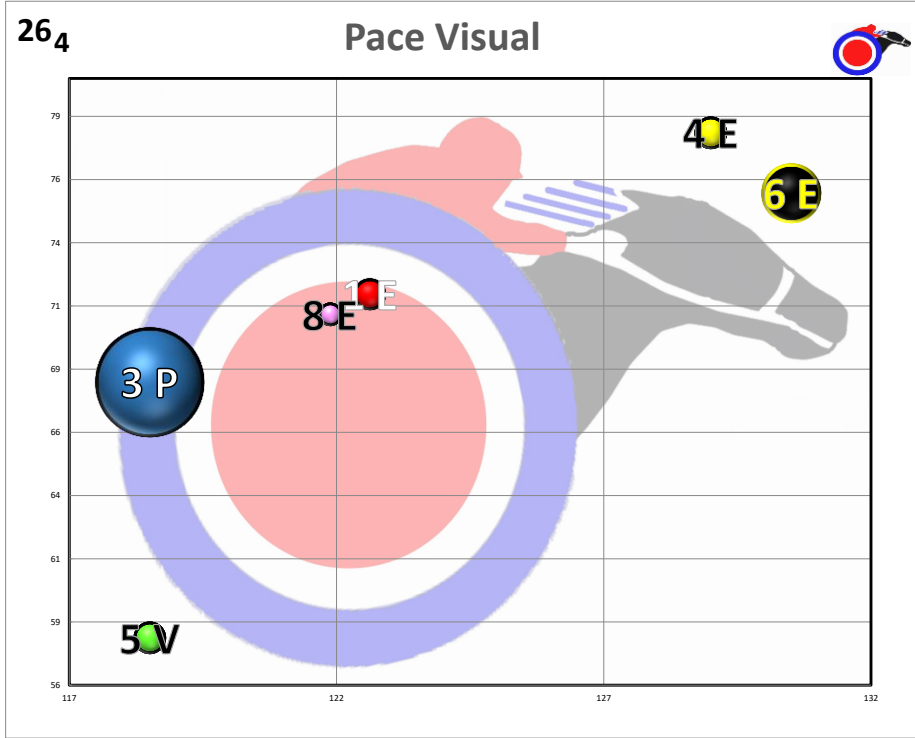

Race
4
D

Md 40000
6.5f

Projected
Pace
FAST

***LIMITED DATA DUE TO FIRST TIME STARTERS

#	Horse Name	ML	Style	Sire - Ped Rank Dist/Surf & (Off)	Jockey	Trainer	Form	LR/Dist	Comments
1	HEREBY	12.0	E	HARD SPUN 2-1 (2)	ORTIZ	BROWN	(142)		3w turn;5w into upper
2	QUACKENBUSH	12.0		BEAUTYINTHEPULPIT 1-7 (1)	CARMOUCHE	HENNIG	(F)		
3	CLASH A. J.	15.0	P	BANK HEIST 4-6 (7)	HUAYAS	JONES	(6)3		Chased 2p; tired
4	CHIEF ENGINEER	5.0	E	MIDSHIPMAN 3-2 (4)	PANAJO	CASH	(20)*		In hand 3-2w;fought on
5	CENTRAL PRIDE	3.5	V	LORD NELSON 4-2 (3)	FRANCO	TERRANOVA	(22)		Bmpd brk;4w turn;6w1/4
6	BUILT TO LAST	2.5	E	FREUD 6-4 (6)	CASTELLANO	MORLEY	(101)*		3p trn;4p1/4;responded
8	STEERAGE	4.5	E	ASTERN 6-4 (5)	DAVIS	BROWN	(22)		Bmpd brk;3p turn;tired