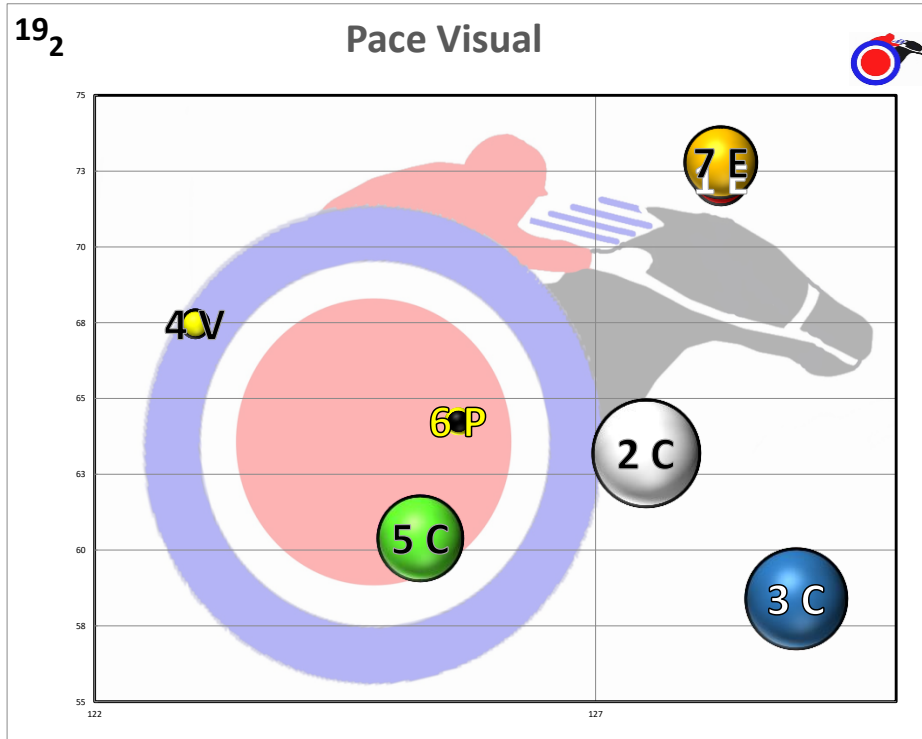

Race  
6  
D  
Demoisel-G2  
1 1/8m

Projected  
Pace  
**HONEST**

#	Horse Name	ML	Style	Sire - Ped Rank Dist/Surf & (Off)	Jockey	Trainer	Form	LR/Dist	Comments
1	FOGGY NIGHT	5.0	E	KHOZAN 6-6 (6)	LOPEZ	REID	(27)		Pressed 3w; 2nd best
2	ROYAL SPA	5.0	C	VIOLENCE 4-4 (4)	ROSARIO	BRISSET	(15)*		Lungd st;rally;drv pst
3	JULIA SHINING	0.6	C	CURLIN 2-1 (2)	SAEZ	PLETCHER	(48)		Climb;4-5wd;swept past
4	LA VITA SOFIA	15.0	V	CROSS TRAFFIC 7-7 (7)	FRANCO	RODRIGUEZ	(27)		2p turn; weakened
5	AFFIRMATIVE LADY	10.0	C	ARROGATE 1-2 (3)	VELAZQUEZ	MOTION	(29)		Came 5w; improved
6	GAMBLING GIRL	8.0	P	DIALED IN 5-5 (5)	ORTIZ	PLETCHER	(34)		Bmpd hard brk;5w turn
7	TRIBAL QUEEN	20.0	E	BOLT D'ORO 3-2 (1)	CANCEL	DUTROW	(37)*		3p turn;4p1/4;respond