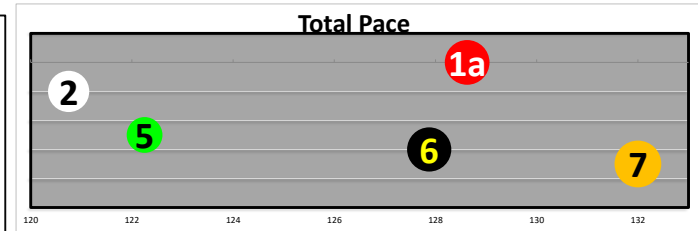

Race
3
#N/A
#N/A
#N/A

Projected
Pace
HONEST

#	Horse Name	ML	Style	Sire - Ped Rank Dist/Surf & (Off)	Jockey	Trainer	Form	LR/Dist	Comments
1a	VIRADIA	2.5	V	SKY MESA 3-2 (2)	DAVIS	ENGLEHART	(28)*	X	4w in aim; inched away
2	DANCINGWTHDAFFODLS	8.0	C	GIANT OAK 1-5 (5)	GOMEZ	JONES	(23)		4-5w uppr; no impact
5	BEAUTIFUL KAREN	3.5	E	COMPETITIVE EDGE 5-3 (3)	SAEZ	RODRIGUEZ	(41)		inside pace; retreated
6	QUALITY STONES	2.0	E	QUALITY ROAD 2-1 (1)	HUAYAS	QUICK	(13)		In hand ins; stopped
7	DIVA BANKER	4.5	P	CENTRAL BANKER 3-3 (4)	DAVIS	HANDAL	(28)*	X	5w upper; ran on