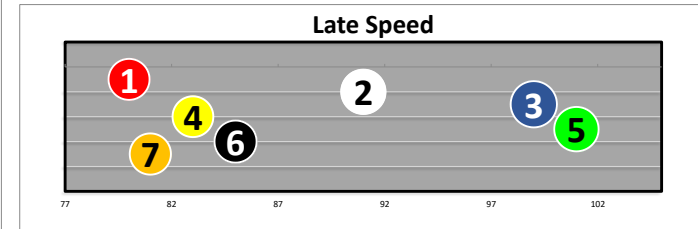

Race  
6  
D  
Demoisel-G2  
1 1/8m

Projected  
Pace  
**HONEST**

#	Horse Name	ML	Style	Sire - Ped Rank Dist/Surf & (Off)	Jockey	Trainer	Form	LR/Dist	Comments
1	FOGGY NIGHT	5.0	E	KHOZAN 6-6 (6)	LOPEZ	REID	(27)		Pressed 3w; 2nd best
2	ROYAL SPA	5.0	C	VIOLENCE 4-4 (4)	ROSARIO	BRISSET	(15)*		Lungd st;rally;drv pst
3	JULIA SHINING	0.6	C	CURLIN 2-1 (2)	SAEZ	PLETCHER	(48)		Climb;4-5wd;swept past
4	LA VITA SOFIA	15.0	V	CROSS TRAFFIC 7-7 (7)	FRANCO	RODRIGUEZ	(27)		2p turn; weakened
5	AFFIRMATIVE LADY	10.0	C	ARROGATE 1-2 (3)	VELAZQUEZ	MOTION	(29)		Came 5w; improved
6	GAMBLING GIRL	8.0	P	DIALED IN 5-5 (5)	ORTIZ	PLETCHER	(34)		Bmpd hard brk;5w turn
7	TRIBAL QUEEN	20.0	E	BOLT D'ORO 3-2 (1)	CANCEL	DUTROW	(37)*		3p turn;4p1/4;respond