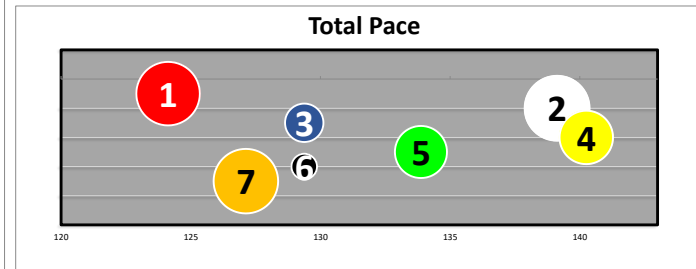

Race  
6  
D  
Demoisel-G2  
1 1/8m

Projected  
Pace  
**HONEST**

#	Horse Name	ML	Style	Sire - Ped Rank Dist/Surf & (Off)	Jockey	Trainer	Form	LR/Dist	Comments
1	FOGGY NIGHT	5.0	E	KHOZAN 6-6 (6)	LOPEZ	REID	(27)		Pressed 3w; 2nd best
2	ROYAL SPA	5.0	C	VIOLENCE 4-4 (4)	ROSARIO	BRISSET	(15)*		Lungd st;rally;drv pst
3	JULIA SHINING	0.6	C	CURLIN 2-1 (2)	SAEZ	PLETCHER	(48)		Climb;4-5wd;swept past
4	LA VITA SOFIA	15.0	V	CROSS TRAFFIC 7-7 (7)	FRANCO	RODRIGUEZ	(27)		2p turn; weakened
5	AFFIRMATIVE LADY	10.0	C	ARROGATE 1-2 (3)	VELAZQUEZ	MOTION	(29)		Came 5w; improved
6	GAMBLING GIRL	8.0	P	DIALED IN 5-5 (5)	ORTIZ	PLETCHER	(34)		Bmpd hard brk;5w turn
7	TRIBAL QUEEN	20.0	E	BOLT D'ORO 3-2 (1)	CANCEL	DUTROW	(37)*		3p turn;4p1/4;respond

Race  
7  
D  
Remsen-G2  
1 1/8m

Projected  
Pace  
**HOT**

#	Horse Name	ML	Style	Sire - Ped Rank Dist/Surf & (Off)	Jockey	Trainer	Form	LR/Dist	Comments
1	IL MIRACOLO	12.0	V	GUN RUNNER 2-2 (2)	CASTELLANO	SANO	(21)		Rail; left lead; drvng
2	TUSKEGEE AIRMEN	1.6	C	STREET SENSE 5-3 (3)	SAEZ	SERVIS	(49)		4w; btw; inside drive
3	PROVE RIGHT	15.0	V	JUSTIFY 3-1 (1)	GOMEZ	CHAPMAN	(27)		In hand 2p; wknd late
4	ARCTIC ARROGANCE	2.0	E	FROSTED 6-5 (7)	LEZCANO	RICE	(34)		Ins; shook clear 1/8
5	MIDNIGHT TROUBLE	8.0	V	MIDNIGHT LUTE 7-6 (5)	LOPEZ	WALDER	(49)		Inside duel; clear 2nd
6	QUICK TO ACCUSE	6.0	E	ACCELERATE 1-7 (6)	FRANCO	DE	(34)		Outside; 4path; no match
7	DUBYUHNELL	5.0	C	GOOD MAGIC 4-3 (4)	ORTIZ	GARGAN	(62)		8w uppr; edged away