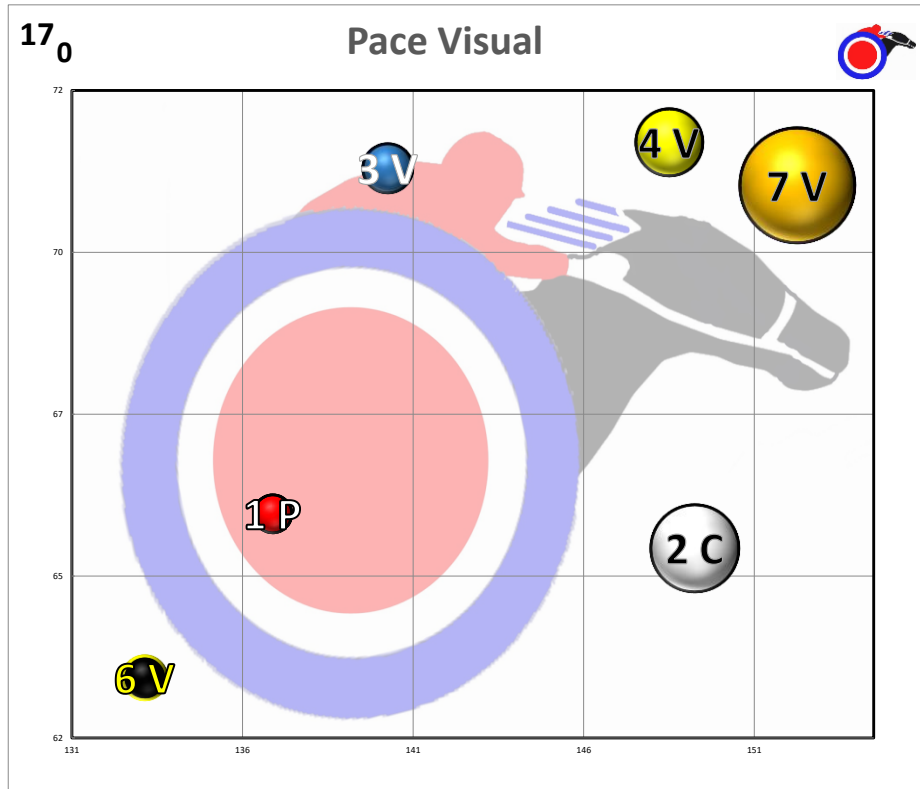

Race  
8  
D  
GoFrWnd-G3  
1m

Projected  
Pace  
**HOT**

#	Horse Name	ML	Style	Sire - Ped Rank Dist/Surf & (Off)	Jockey	Trainer	Form	LR/Dist	Comments
1	LOVE IN THE AIR	10.0	E	CONSTITUTION 3-1 (3)	LOPEZ	SERVIS	(70)*		Repelled foe; clear
2	EXOTIC WEST	20.0	V	HARD SPUN 4-2 (3)	DAVIS	SCIACCA	(29)*		Hit gate st;lost rider
3	BATTLE BLING	3.0	V	VANCOUVER 8-8 (5)	CARMOUCHE	ATRAS	(29)*	X	In hand ins; held safe
4	W W FITZY	15.0	V	WELL POSITIONED 2-10 (1)	CASTELLANO	MORLEY	(29)		Chased 2p; faltered
6	SELF ISOLATION	10.0	E	SQUARE EDDIE 9-4 (6)	ORTIZ	JACOBSON	(22)		4p;5p1/4;bid ins1/8;up
7	DR B	4.0	V	LIAM'S MAP 4-2 (2)	ORTIZ	REID	(35)		3w;4w1/4;drft out;chsd
8	BETSY BLUE	6.0	V	TONALIST 4-4 (8)	LEZCANO	RICE	(34)*		2-3path turn;willingly
9	FLIGHT TO SHANGHAI	20.0	E	SHANGHAI BOBBY 9-7 (6)	FRANCO	DE	(44)		Ins;shift out;faded
10	BANK STING	4.0	V	CENTRAL BANKER 1-8 (10)	ROSARIO	TERRANOVA	(34)2*		Frctious gate;6-5w trn
11	TONAL VISION	15.0	V	TONALIST 7-6 (8)	ALVARADO	GUERRERO	(38)2		Wide rally; drew away

Race  
9  
D  
CigarMIH-G1  
1m

Projected  
Pace  
**HONEST**

#	Horse Name	ML	Style	Sire - Ped Rank Dist/Surf & (Off)	Jockey	Trainer	Form	LR/Dist	Comments
1	DOUBLE CROWN	15.0	P	BOURBON COURAGE 6-4 (4)	ACOSTA	CASH	(35)		3w turn;4w3/16;chsd;up
2	ZANDON	1.0	C	UPSTART 1-1 (1)	ROSARIO	BROWN	(70)*		Far back; inside rally
3	WHITE ABARRIO	4.5	V	RACE DAY 3-5 (5)	ORTIZ	JOSEPH	(70)		Clear; vied; yielded
4	GET HER NUMBER	4.0	V	DIALED IN 3-3 (3)	SAEZ	MILLER	(13)*		Gained btw;4w;up wire
6	OUTLIER	30.0	V	NOT THIS TIME 2-1 (2)	BATISTA	CASH	(16)*		2d turn;game to finish
7	MIND CONTROL	2.5	V	STAY THIRSTY 3-5 (5)	VELAZQUEZ	PLETCHER	(70)	X	Stalked; bid; brushed