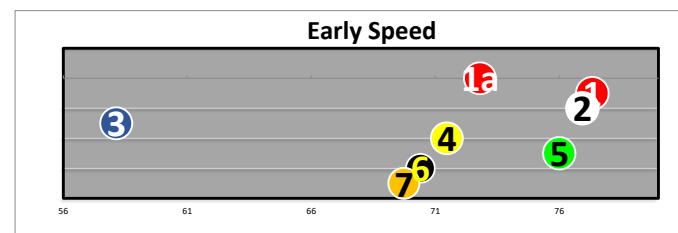

Race
5
D
OClm 62500n2x
7f

Projected
Pace
HONEST

#	Horse Name	ML	Style	Sire - Ped Rank Dist/Surf & (Off)	Jockey	Trainer	Form	LR/Dist	Comments
1	KADRI	3.0	V	MARK VALESKI 7-5 (1)	ACOSTA	CASH	(8)*		4w upper; kept on
1a	MONDAY MORNING QB	3.0	E	IMAGINING 8-5 (8)	BATISTA	CASH	(8)		Checked 3/4; left lead
2	HERO TIGER	2.5	V	HERO OF ORDER 1-7 (3)	ORTIZ	KIRBY	(21)*		4w; outkck; rebid; clear
3	BOURBONIC	3.0	C	BERNARDINI 3-2 (4)	CARMOUCHE	PLETCHER	(349)		Light bmp brk; ins trns
4	AMERICAN GENTLEMAN	4.5	V	AMERICAN PHAROAH 3-1 (4)	CASTELLANO	RODRIGUEZ	(28)*	X	5w upper; inched away
5	TURN OF EVENTS	6.0	P	HARD SPUN 5-2 (4)	FRANCO	FALCONE	(37)*		2-3p trn; 5p1/4; willing
6	CASH NOW	30.0	V	HARD SPUN 6-4 (7)	HARKIE	SKELTON	(8)		Hustled st; tired
7	MILTON THE MONSTER	6.0	V	JACK MILTON 2-7 (1)	SAEZ	SERVIS	(40)*		Extremely wide stretch