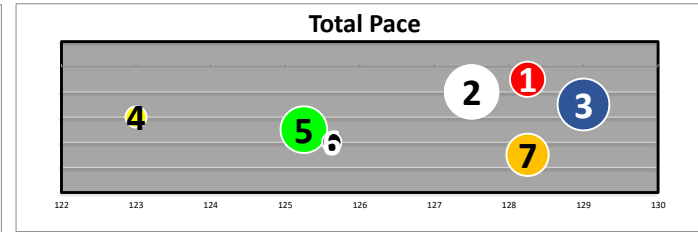

Race  
6  
D  
Demoisel-G2  
1 1/8m

Projected  
Pace  
**HONEST**

#	Horse Name	ML	Style	Sire - Ped Rank Dist/Surf & (Off)	Jockey	Trainer	Form	LR/Dist	Comments
1	FOGGY NIGHT	5.0	E	KHOZAN 6-6 (6)	LOPEZ	REID	(27)		Pressed 3w; 2nd best
2	ROYAL SPA	5.0	C	VIOLENCE 4-4 (4)	ROSARIO	BRISSET	(15)*		Lungd st;rally;drv pst
3	JULIA SHINING	0.6	C	CURLIN 2-1 (2)	SAEZ	PLETCHER	(48)		Climb;4-5wd;swept past
4	LA VITA SOFIA	15.0	V	CROSS TRAFFIC 7-7 (7)	FRANCO	RODRIGUEZ	(27)		2p turn; weakened
5	AFFIRMATIVE LADY	10.0	C	ARROGATE 1-2 (3)	VELAZQUEZ	MOTION	(29)		Came 5w; improved
6	GAMBLING GIRL	8.0	P	DIALED IN 5-5 (5)	ORTIZ	PLETCHER	(34)		Bmpd hard brk;5w turn
7	TRIBAL QUEEN	20.0	E	BOLT D'ORO 3-2 (1)	CANCEL	DUTROW	(37)*		3p turn;4p1/4;respond