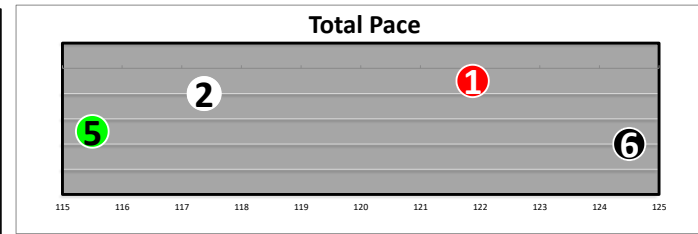

Race

2

D

Md Sp Wt

6f

Projected Pace  
HONEST

\*\*\*LIMITED DATA DUE TO FIRST TIME STARTERS

#	Horse Name	ML	Style	Sire - Ped Rank Dist/Surf & (Off)	Jockey	Trainer	Form	LR/Dist	Comments
1	SWEET LIBERTY	6.0	P	BELLAMY ROAD 7-4 (8)	DAVIS	QUICK	(58)	X	Outside;gain5p trn;wkn
2	PRETTY MISS KEENS	6.0	E	SHACKLEFORD 6-6 (5)	CANCEL	WEAVER	(63)	X	3p turn;drift out late
3	HAPPY'S SMILE	4.0		RUNHAPPY 4-3 (4)	GOMEZ	BAKER	(F)		
4	LOON CRY	3.0		MORE THAN READY 3-1 (2)	FRANCO	CLEMENT	(F)		
5	FEMA FUNDS	4.5	P	CENTRAL BANKER 4-4 (5)	LEZCANO	RICE	(29)	X	5w upper; weakened
6	MIDTOWN LIGHTS	3.5	E	REDESDALE 1-6 (7)	CASTELLANO	COX	(36)*		Ins-2p;moved out 1/16
7	BANDULU QUEEN	20.0		FRANK CONVERSATION 8-8 (1)	DAVIS	CLARKE	(F)		
8	MIDNIGHT ROSIE	10.0		BERNARDINI 2-1 (3)	CARMOUCHE	ENGEHART	(F)		