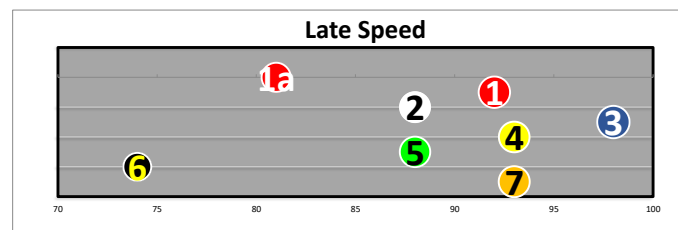

Race
5
D
OClm 62500n2x
7f

Projected
Pace
HONEST

#	Horse Name	ML	Style	Sire - Ped Rank Dist/Surf & (Off)	Jockey	Trainer	Form	LR/Dist	Comments
1	KADRI	3.0	V	MARK VALESKI 7-5 (1)	ACOSTA	CASH	(8)*		4w upper; kept on
1a	MONDAY MORNING QB	3.0	E	IMAGINING 8-5 (8)	BATISTA	CASH	(8)		Checked 3/4; left lead
2	HERO TIGER	2.5	V	HERO OF ORDER 1-7 (3)	ORTIZ	KIRBY	(21)*		4w; outkck; rebid; clear
3	BOURBONIC	3.0	C	BERNARDINI 3-2 (4)	CARMOUCHE	PLETCHER	(349)		Light bmp brk; ins trns
4	AMERICAN GENTLEMAN	4.5	V	AMERICAN PHAROAH 3-1 (4)	CASTELLANO	RODRIGUEZ	(28)*	X	5w upper; inched away
5	TURN OF EVENTS	6.0	P	HARD SPUN 5-2 (4)	FRANCO	FALCONE	(37)*		2-3p trn; 5p1/4; willing
6	CASH NOW	30.0	V	HARD SPUN 6-4 (7)	HARKIE	SKELTON	(8)		Hustled st; tired
7	MILTON THE MONSTER	6.0	V	JACK MILTON 2-7 (1)	SAEZ	SERVIS	(40)*		Extremely wide stretch