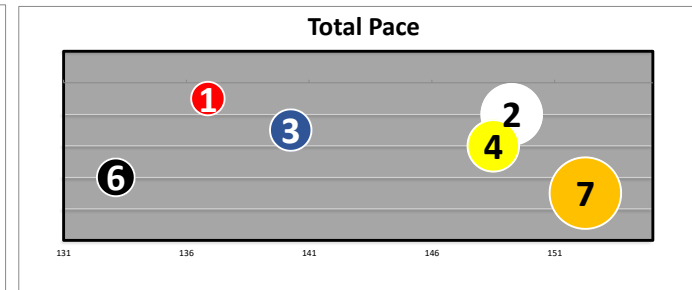

Race  
8  
D  
GoFrWnd-G3  
1m

Projected  
Pace  
**HOT**

#	Horse Name	ML	Style	Sire - Ped Rank Dist/Surf & (Off)	Jockey	Trainer	Form	LR/Dist	Comments
1	LOVE IN THE AIR	10.0	E	CONSTITUTION 3-1 (3)	LOPEZ	SERVIS	(70)*		Repelled foe; clear
2	EXOTIC WEST	20.0	V	HARD SPUN 4-2 (3)	DAVIS	SCIACCA	(29)*		Hit gate st;lost rider
3	BATTLE BLING	3.0	V	VANCOUVER 8-8 (5)	CARMOUCHE	ATRAS	(29)*	X	In hand ins; held safe
4	W W FITZY	15.0	V	WELL POSITIONED 2-10 (1)	CASTELLANO	MORLEY	(29)		Chased 2p; faltered
6	SELF ISOLATION	10.0	E	SQUARE EDDIE 9-4 (6)	ORTIZ	JACOBSON	(22)		4p;5p1/4;bid ins1/8;up
7	DR B	4.0	V	LIAM'S MAP 4-2 (2)	ORTIZ	REID	(35)		3w;4w1/4;drft out;chsd
8	BETSY BLUE	6.0	V	TONALIST 4-4 (8)	LEZCANO	RICE	(34)*		2-3path turn;willingly
9	FLIGHT TO SHANGHAI	20.0	E	SHANGHAI BOBBY 9-7 (6)	FRANCO	DE	(44)		Ins;shift out;faded
10	BANK STING	4.0	V	CENTRAL BANKER 1-8 (10)	ROSARIO	TERRANOVA	(34)2*		Frctious gate;6-5w trn
11	TONAL VISION	15.0	V	TONALIST 7-6 (8)	ALVARADO	GUERRERO	(38)2		Wide rally; drew away

Race  
9  
D  
CigarMIH-G1  
1m

Projected  
Pace  
**HONEST**

#	Horse Name	ML	Style	Sire - Ped Rank Dist/Surf & (Off)	Jockey	Trainer	Form	LR/Dist	Comments
1	DOUBLE CROWN	15.0	P	BOURBON COURAGE 6-4 (4)	ACOSTA	CASH	(35)		3w turn;4w3/16;chsd;up
2	ZANDON	1.0	C	UPSTART 1-1 (1)	ROSARIO	BROWN	(70)*		Far back; inside rally
3	WHITE ABARRIO	4.5	V	RACE DAY 3-5 (5)	ORTIZ	JOSEPH	(70)		Clear; vied; yielded
4	GET HER NUMBER	4.0	V	DIALED IN 3-3 (3)	SAEZ	MILLER	(13)*		Gained btw;4w;up wire
6	OUTLIER	30.0	V	NOT THIS TIME 2-1 (2)	BATISTA	CASH	(16)*		2d turn;game to finish
7	MIND CONTROL	2.5	V	STAY THIRSTY 3-5 (5)	VELAZQUEZ	PLETCHER	(70)	X	Stalked; bid; brushed