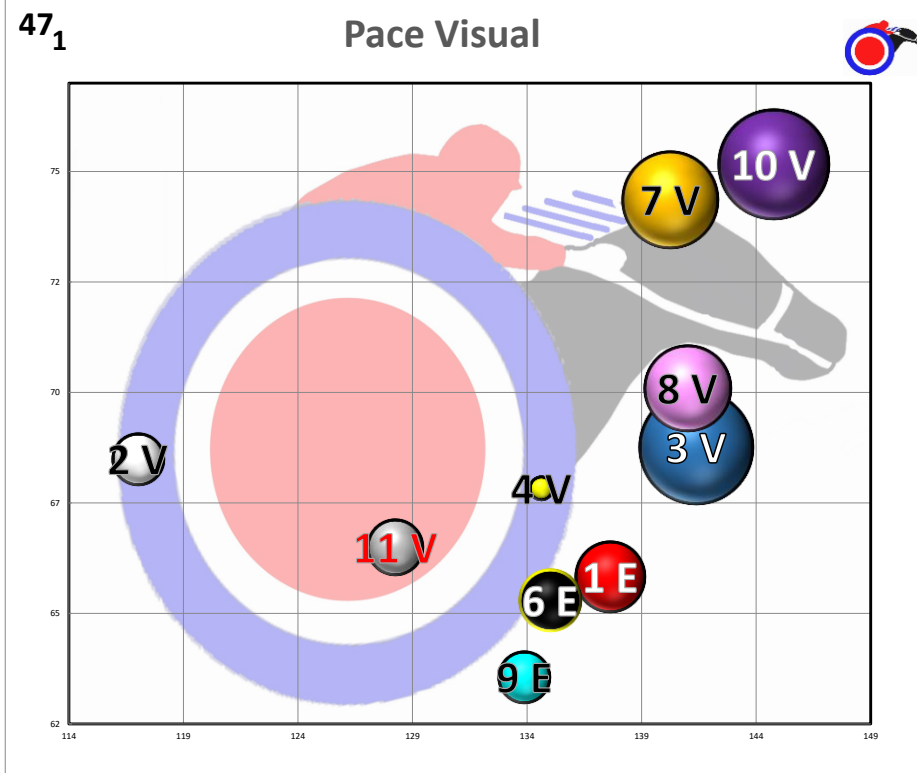

Race  
7  
D  
Remsen-G2  
1 1/8m

Projected  
Pace  
**HOT**

#	Horse Name	ML	Style	Sire - Ped Rank Dist/Surf & (Off)	Jockey	Trainer	Form	LR/Dist	Comments
1	IL MIRACOLO	12.0	V	GUN RUNNER 2-2 (2)	CASTELLANO	SANO	(21)		Rail; left lead; drvng
2	TUSKEGEE AIRMEN	1.6	C	STREET SENSE 5-3 (3)	SAEZ	SERVIS	(49)		4w; btw; inside drive
3	PROVE RIGHT	15.0	V	JUSTIFY 3-1 (1)	GOMEZ	CHAPMAN	(27)		In hand 2p; wknd late
4	ARCTIC ARROGANCE	2.0	E	FROSTED 6-5 (7)	LEZCANO	RICE	(34)		Ins; shook clear 1/8
5	MIDNIGHT TROUBLE	8.0	V	MIDNIGHT LUTE 7-6 (5)	LOPEZ	WALDER	(49)		Inside duel; clear 2nd
6	QUICK TO ACCUSE	6.0	E	ACCELERATE 1-7 (6)	FRANCO	DE	(34)		Outside; 4path; no match
7	DUBYUHNELL	5.0	C	GOOD MAGIC 4-3 (4)	ORTIZ	GARGAN	(62)		8w uppr; edged away

Race  
8  
D  
GoFrWnd-G3  
1m

Projected  
Pace  
**HOT**

#	Horse Name	ML	Style	Sire - Ped Rank Dist/Surf & (Off)	Jockey	Trainer	Form	LR/Dist	Comments
1	LOVE IN THE AIR	10.0	E	CONSTITUTION 3-1 (3)	LOPEZ	SERVIS	(70)*		Repelled foe; clear
2	EXOTIC WEST	20.0	V	HARD SPUN 4-2 (3)	DAVIS	SCIACCA	(29)*		Hit gate st;lost rider
3	BATTLE BLING	3.0	V	VANCOUVER 8-8 (5)	CARMOUCHE	ATRAS	(29)*	X	In hand ins; held safe
4	W W FITZY	15.0	V	WELL POSITIONED 2-10 (1)	CASTELLANO	MORLEY	(29)		Chased 2p; faltered
6	SELF ISOLATION	10.0	E	SQUARE EDDIE 9-4 (6)	ORTIZ	JACOBSON	(22)		4p;5p1/4;bid ins1/8;up
7	DR B	4.0	V	LIAM'S MAP 4-2 (2)	ORTIZ	REID	(35)		3w;4w1/4;drft out;chsd
8	BETSY BLUE	6.0	V	TONALIST 4-4 (8)	LEZCANO	RICE	(34)*		2-3path turn;willingly
9	FLIGHT TO SHANGHAI	20.0	E	SHANGHAI BOBBY 9-7 (6)	FRANCO	DE	(44)		Ins;shift out;faded
10	BANK STING	4.0	V	CENTRAL BANKER 1-8 (10)	ROSARIO	TERRANOVA	(34)2*		Frctious gate;6-5w trn
11	TONAL VISION	15.0	V	TONALIST 7-6 (8)	ALVARADO	GUERRERO	(38)2		Wide rally; drew away