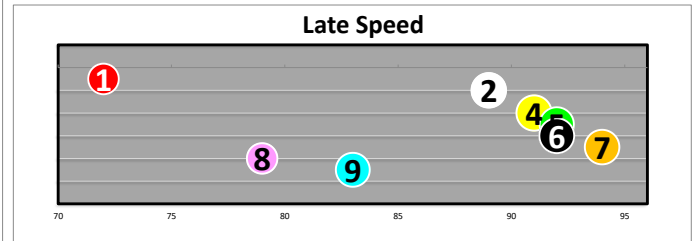

Race  
9  
D  
CigarMIH-G1  
1m

Projected  
Pace  
**HONEST**

#	Horse Name	ML	Style	Sire - Ped Rank Dist/Surf & (Off)	Jockey	Trainer	Form	LR/Dist	Comments
1	DOUBLE CROWN	15.0	P	BOURBON COURAGE 6-4 (4)	ACOSTA	CASH	(35)		3w turn;4w3/16;chsd;up
2	ZANDON	1.0	C	UPSTART 1-1 (1)	ROSARIO	BROWN	(70)*		Far back; inside rally
3	WHITE ABARRIO	4.5	V	RACE DAY 3-5 (5)	ORTIZ	JOSEPH	(70)		Clear; vied; yielded
4	GET HER NUMBER	4.0	V	DIALED IN 3-3 (3)	SAEZ	MILLER	(13)*		Gained btw;4w;up wire
6	OUTLIER	30.0	V	NOT THIS TIME 2-1 (2)	BATISTA	CASH	(16)*		2d turn;game to finish
7	MIND CONTROL	2.5	V	STAY THIRSTY 3-5 (5)	VELAZQUEZ	PLETCHER	(70)	X	Stalked; bid; brushed

Race  
10  
D  
Alw 50000s  
7f

Projected  
Pace  
**Honest**

#	Horse Name	ML	Style	Sire - Ped Rank Dist/Surf & (Off)	Jockey	Trainer	Form	LR/Dist	Comments
1	COLLOQUY	12.0	P	FLATTER 4-4 (4)	FRANCO	DE	(76)		4w advance turn; wknd
2	WHAT A DUDE	5.0	C	HARD SPUN 6-4 (4)	ORTIZ	JACOBSON	(13)*		3w1st;ins2nd;3w1/4
4	TENEBRIS	4.5	V	VIOLENCE 4-3 (7)	GOMEZ	TESSORE	(76)*		3w bid; drew clear
5	MAJOR SPIN	4.0	E	HARD SPUN 7-4 (6)	SAEZ	RODRIGUEZ	(20)		2p trn;3p1/4;outfinshd
6	ROYAL TRYST	8.0	P	MEDAGLIA D'ORO 3-2 (3)	LAPRIDA	ARENAS	(7)		Closer 1/2;inside turn
7	SKYLANDER	6.0	P	QUALITY ROAD 2-1 (2)	DAVIS	ENGLEHART	(42)		Chased 2p; tired
8	SEMPER FIDELIS	15.0	C	FAST ANNA 8-7 (8)	LOPEZ	TAYLOR	(17)2		Closed late outside
9	GASLIGHT	10.0	V	WICKED STRONG 1-8 (1)	LEZCANO	QUICK	(15)*		4-6p trn;improved show