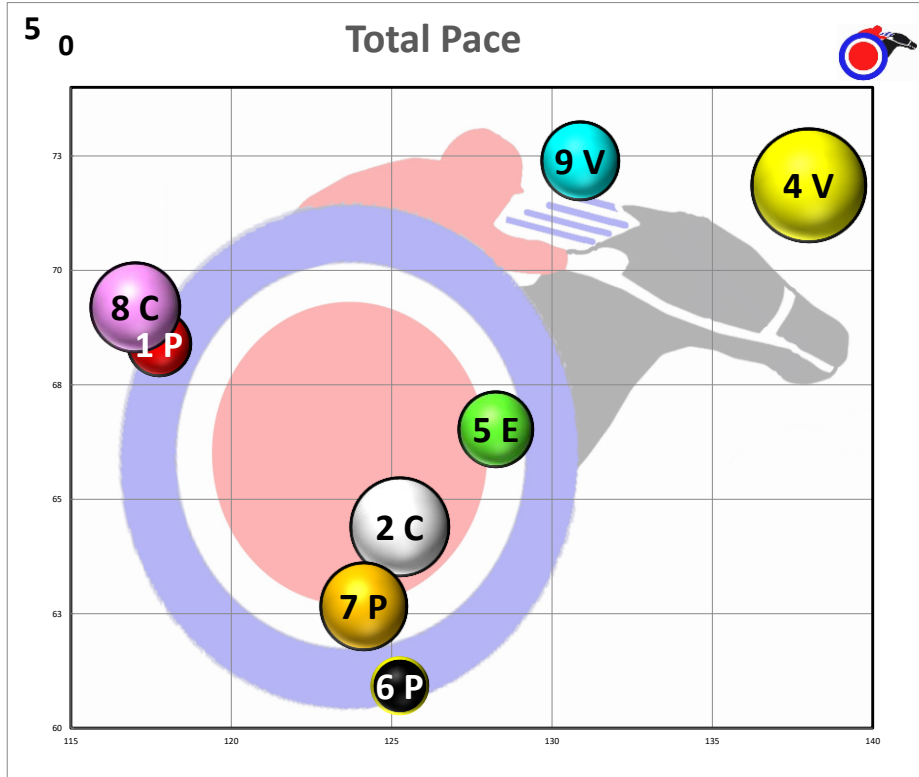

Race
10
D
Alw 50000s
7f

Projected
Pace
Honest

#	Horse Name	ML	Style	Sire - Ped Rank Dist/Surf & (Off)	Jockey	Trainer	Form	LR/Dist	Comments
1	COLLOQUY	12.0	P	FLATTER 4-4 (4)	FRANCO	DE	(76)		4w advance turn; wknd
2	WHAT A DUDE	5.0	C	HARD SPUN 6-4 (4)	ORTIZ	JACOBSON	(13)*		3w1st;ins2nd;3w1/4
4	TENEBRIS	4.5	V	VIOLENCE 4-3 (7)	GOMEZ	TESSORE	(76)*		3w bid; drew clear
5	MAJOR SPIN	4.0	E	HARD SPUN 7-4 (6)	SAEZ	RODRIGUEZ	(20)		2p trn;3p1/4;outfinshd
6	ROYAL TRYST	8.0	P	MEDAGLIA D'ORO 3-2 (3)	LAPRIDA	ARENAS	(7)		Closer 1/2;inside turn
7	SKYLANDER	6.0	P	QUALITY ROAD 2-1 (2)	DAVIS	ENGLEHART	(42)		Chased 2p; tired
8	SEMPER FIDELIS	15.0	C	FAST ANNA 8-7 (8)	LOPEZ	TAYLOR	(17)2		Closed late outside
9	GASLIGHT	10.0	V	WICKED STRONG 1-8 (1)	LEZCANO	QUICK	(15)*		4-6p trn;improved show