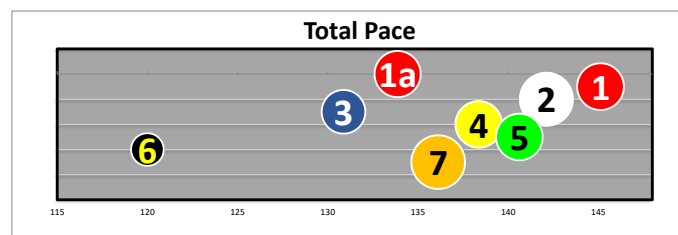

Race
5
D
OClm 62500n2x
7f

Projected
Pace
HONEST

#	Horse Name	ML	Style	Sire - Ped Rank Dist/Surf & (Off)	Jockey	Trainer	Form	LR/Dist	Comments
1	KADRI	3.0	V	MARK VALESKI 7-5 (1)	ACOSTA	CASH	(8)*		4w upper; kept on
1a	MONDAY MORNING QB	3.0	E	IMAGINING 8-5 (8)	BATISTA	CASH	(8)		Checked 3/4; left lead
2	HERO TIGER	2.5	V	HERO OF ORDER 1-7 (3)	ORTIZ	KIRBY	(21)*		4w; outkck; rebid; clear
3	BOURBONIC	3.0	C	BERNARDINI 3-2 (4)	CARMOUCHE	PLETCHER	(349)		Light bmp brk; ins trns
4	AMERICAN GENTLEMAN	4.5	V	AMERICAN PHAROAH 3-1 (4)	CASTELLANO	RODRIGUEZ	(28)*	X	5w upper; inched away
5	TURN OF EVENTS	6.0	P	HARD SPUN 5-2 (4)	FRANCO	FALCONE	(37)*		2-3p trn; 5p1/4; willing
6	CASH NOW	30.0	V	HARD SPUN 6-4 (7)	HARKIE	SKELTON	(8)		Hustled st; tired
7	MILTON THE MONSTER	6.0	V	JACK MILTON 2-7 (1)	SAEZ	SERVIS	(40)*		Extremely wide stretch