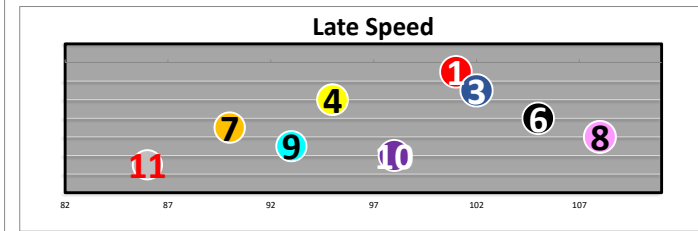

Race  
7  
D  
Remsen-G2  
1 1/8m

Projected  
Pace  
**HOT**

#	Horse Name	ML	Style	Sire - Ped Rank Dist/Surf & (Off)	Jockey	Trainer	Form	LR/Dist	Comments
1	IL MIRACOLO	12.0	V	GUN RUNNER 2-2 (2)	CASTELLANO	SANO	(21)		Rail; left lead; drvng
2	TUSKEGEE AIRMEN	1.6	C	STREET SENSE 5-3 (3)	SAEZ	SERVIS	(49)		4w; btw; inside drive
3	PROVE RIGHT	15.0	V	JUSTIFY 3-1 (1)	GOMEZ	CHAPMAN	(27)		In hand 2p; wknd late
4	ARCTIC ARROGANCE	2.0	E	FROSTED 6-5 (7)	LEZCANO	RICE	(34)		Ins; shook clear 1/8
5	MIDNIGHT TROUBLE	8.0	V	MIDNIGHT LUTE 7-6 (5)	LOPEZ	WALDER	(49)		Inside duel; clear 2nd
6	QUICK TO ACCUSE	6.0	E	ACCELERATE 1-7 (6)	FRANCO	DE	(34)		Outside; 4path; no match
7	DUBYUHNELL	5.0	C	GOOD MAGIC 4-3 (4)	ORTIZ	GARGAN	(62)		8w uppr; edged away

Race  
8  
D  
GoFrWnd-G3  
1m

Projected  
Pace  
**HOT**

#	Horse Name	ML	Style	Sire - Ped Rank Dist/Surf & (Off)	Jockey	Trainer	Form	LR/Dist	Comments
1	LOVE IN THE AIR	10.0	E	CONSTITUTION 3-1 (3)	LOPEZ	SERVIS	(70)*		Repelled foe; clear
2	EXOTIC WEST	20.0	V	HARD SPUN 4-2 (3)	DAVIS	SCIACCA	(29)*		Hit gate st;lost rider
3	BATTLE BLING	3.0	V	VANCOUVER 8-8 (5)	CARMOUCHE	ATRAS	(29)*	X	In hand ins; held safe
4	W W FITZY	15.0	V	WELL POSITIONED 2-10 (1)	CASTELLANO	MORLEY	(29)		Chased 2p; faltered
6	SELF ISOLATION	10.0	E	SQUARE EDDIE 9-4 (6)	ORTIZ	JACOBSON	(22)		4p;5p1/4;bid ins1/8;up
7	DR B	4.0	V	LIAM'S MAP 4-2 (2)	ORTIZ	REID	(35)		3w;4w1/4;drft out;chsd
8	BETSY BLUE	6.0	V	TONALIST 4-4 (8)	LEZCANO	RICE	(34)*		2-3path turn;willingly
9	FLIGHT TO SHANGHAI	20.0	E	SHANGHAI BOBBY 9-7 (6)	FRANCO	DE	(44)		Ins;shift out;faded
10	BANK STING	4.0	V	CENTRAL BANKER 1-8 (10)	ROSARIO	TERRANOVA	(34)2*		Frctious gate;6-5w trn
11	TONAL VISION	15.0	V	TONALIST 7-6 (8)	ALVARADO	GUERRERO	(38)2		Wide rally; drew away