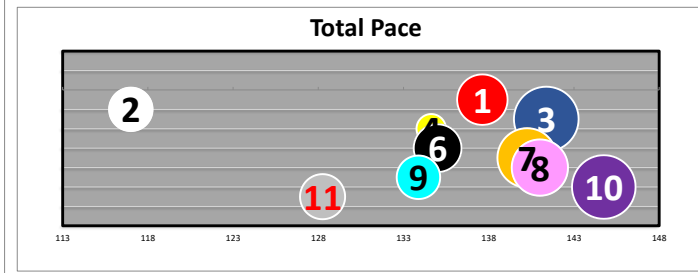

Race  
7  
D  
Remsen-G2  
1 1/8m

Projected  
Pace  
**HOT**

#	Horse Name	ML	Style	Sire - Ped Rank Dist/Surf & (Off)	Jockey	Trainer	Form	LR/Dist	Comments
1	IL MIRACOLO	12.0	V	GUN RUNNER 2-2 (2)	CASTELLANO	SANO	(21)		Rail; left lead; drvng
2	TUSKEGEE AIRMEN	1.6	C	STREET SENSE 5-3 (3)	SAEZ	SERVIS	(49)		4w; btw; inside drive
3	PROVE RIGHT	15.0	V	JUSTIFY 3-1 (1)	GOMEZ	CHAPMAN	(27)		In hand 2p; wknd late
4	ARCTIC ARROGANCE	2.0	E	FROSTED 6-5 (7)	LEZCANO	RICE	(34)		Ins; shook clear 1/8
5	MIDNIGHT TROUBLE	8.0	V	MIDNIGHT LUTE 7-6 (5)	LOPEZ	WALDER	(49)		Inside duel; clear 2nd
6	QUICK TO ACCUSE	6.0	E	ACCELERATE 1-7 (6)	FRANCO	DE	(34)		Outside; 4path; no match
7	DUBYUHNELL	5.0	C	GOOD MAGIC 4-3 (4)	ORTIZ	GARGAN	(62)		8w uppr; edged away

Race  
8  
D  
GoFrWnd-G3  
1m

Projected  
Pace  
**HOT**

#	Horse Name	ML	Style	Sire - Ped Rank Dist/Surf & (Off)	Jockey	Trainer	Form	LR/Dist	Comments
1	LOVE IN THE AIR	10.0	E	CONSTITUTION 3-1 (3)	LOPEZ	SERVIS	(70)*		Repelled foe; clear
2	EXOTIC WEST	20.0	V	HARD SPUN 4-2 (3)	DAVIS	SCIACCA	(29)*		Hit gate st;lost rider
3	BATTLE BLING	3.0	V	VANCOUVER 8-8 (5)	CARMOUCHE	ATRAS	(29)*	X	In hand ins; held safe
4	W W FITZY	15.0	V	WELL POSITIONED 2-10 (1)	CASTELLANO	MORLEY	(29)		Chased 2p; faltered
6	SELF ISOLATION	10.0	E	SQUARE EDDIE 9-4 (6)	ORTIZ	JACOBSON	(22)		4p;5p1/4;bid ins1/8;up
7	DR B	4.0	V	LIAM'S MAP 4-2 (2)	ORTIZ	REID	(35)		3w;4w1/4;drft out;chsd
8	BETSY BLUE	6.0	V	TONALIST 4-4 (8)	LEZCANO	RICE	(34)*		2-3path turn;willingly
9	FLIGHT TO SHANGHAI	20.0	E	SHANGHAI BOBBY 9-7 (6)	FRANCO	DE	(44)		Ins;shift out;faded
10	BANK STING	4.0	V	CENTRAL BANKER 1-8 (10)	ROSARIO	TERRANOVA	(34)2*		Frctious gate;6-5w trn
11	TONAL VISION	15.0	V	TONALIST 7-6 (8)	ALVARADO	GUERRERO	(38)2		Wide rally; drew away