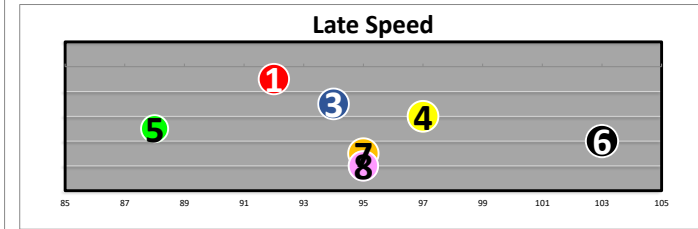

Race
8
D
LaBrea-G1
7f

Projected
Pace
NO PACE

#	Horse Name	ML	Style	Sire - Ped Rank Dist/Surf & (Off)	Jockey	Trainer	Form	LR/Dist	Comments
1	UNDER THE STARS	3.5	V	PIONEEROF THE NILE 4-5 (5)	PRAT	BAFFERT	(85)*	X	Bpd btw st;btw;willing
3	GANADORA	4.0	E	QUALITY ROAD 2-2 (4)	VELAZQUEZ	BAFFERT	(99)		Awkwrdr/lost iron start
4	MIDNIGHT MEMORIES	2.5	V	MASTERY 7-7 (6)	VAZQUEZ	BAFFERT	(85)*		Stmblld/bpd;3deep;clear
5	AIN'T EASY	6.0	V	INTO MISCHIEF 1-2 (3)	ROSARIO	D'AMATO	(37)2*		2w;bid/drifted out str
6	FUN TO DREAM	5.0	V	ARROGATE 4-1 (1)	HERNANDEZ	BAFFERT	(43)	X	Crowded2x;3-4w;bpd str
7	KIRSTENBOSCH	15.0	E	MIDNIGHT LUTE 6-6 (7)	KIMURA	SADLER	(34)*		Brk slw;5p;ran on str
8	AWAKE AT MIDNYTE	8.0	P	NYQUIST 3-4 (2)	GUTIERREZ	O'NEILL	(51)		In tight; checked 7/16