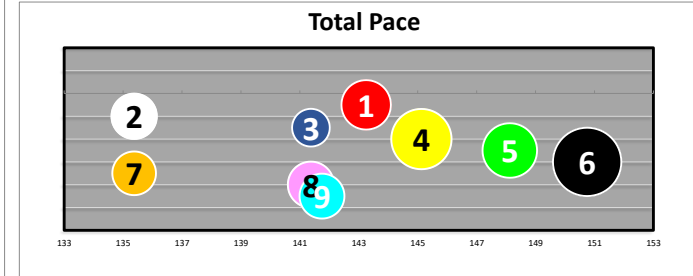

Race  
10  
D  
Malibu-G1  
7f

Projected  
Pace  
**HONEST**

#	Horse Name	ML	Style	Jockey	Trainer	Form	LR/Dist	Comments
1	FORBIDDEN KINGDOM	3.0	E	AMERICAN PHAROAH 2-5 (6)	HERNANDEZ	MANDELLA	(36)*	Met bid; gamely to wire
2	MESSIER	6.0	V	EMPIRE MAKER 4-4 (4)	VELAZQUEZ	BAFFERT	(51)	Bled; walked off
3	APPREHEND	8.0	V	ARROGATE 6-1 (1)	VAZQUEZ	MILLER	(34)*	Led 3p; 6p str; kept on
4	NAKATOMI	10.0	P	FIRING LINE 9-9 (9)	GAFFALIONE	WARD	(51)*	Ins; clrd 1/8; held
5	HOIST THE GOLD	12.0	P	MINESHAF 7-7 (6)	ROSARIO	STEWART	(35)*	7 wide; closed fast;
6	TAIBA	1.2	V	GUN RUNNER 1-2 (2)	SMITH	BAFFERT	(51)	2p1st; 4p upr; miss plc
7	PERFECT FLIGHT	12.0	V	UNCLE MO 4-3 (2)	SANTANA	MILLER	(34)*	5p bckstr; bid 3w; clear
8	STRAVA	15.0	P	INTO MISCHIEF 2-5 (4)	PRAT	STEWART	(29)	Vied; led; clear
9	STRAIGHT NO CHASER	20.0	E	SPEIGHTSTER 8-8 (8)	MALDONADO	BLACKER	(58)*	Vrd in st; mild urging