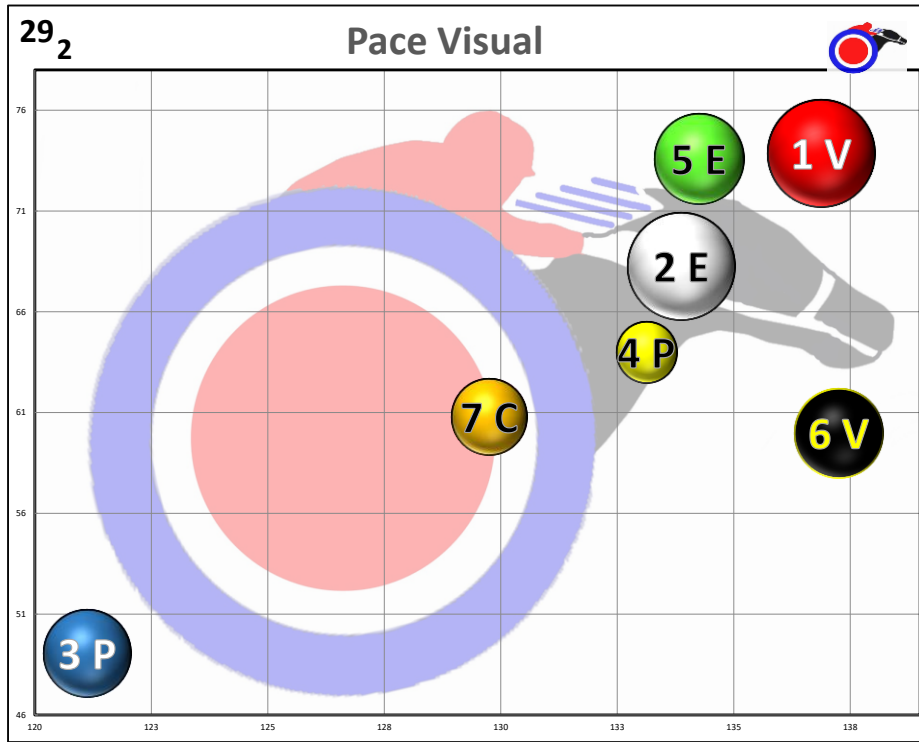

Race
3
T
SnGabrl-G2
1 1/8m

Projected
Pace
FAST

#	Horse Name	ML	Style	Sire - Ped Rank Dist/Surf & (Off)	Jockey	Trainer	Form	LR/Dist	Comments
1	RIP CITY	10.0	V	CITY ZIP 6-5 (5)	MALDONADO	O'NEILL	(30)*		Attnd pace;weakened
2	MASTEROFFFOXHOUNDS	2.0	E	WAR FRONT 2-2 (3)	SMITH	D'AMATO	(30)*	X	Bpd early;clear;nailed
3	DICEY MO CHARA	3.0	P	ADAAY 7-7 (1)	HERNANDEZ	POWELL	(31)*		3wd into str;no threat
4	GO ON	10.0	P	NYQUIST 1-1 (2)	GUTIERREZ	O'NEILL	(31)		Bobbled;led;chsd;wknd
5	BOB AND JACKIE	6.0	E	TWIRLING CANDY 3-4 (3)	VALDIVIA	PAPAPRODROMOU	(296)		6-4wd 1st;4w into str
6	PRINCE ABAMA	2.5	V	TAMAYUZ 5-3 (7)	PRAT	D'AMATO	(31)*		Clear 3rd; held well
7	FLASHIEST	10.0	C	MIZZEN MAST 4-6 (6)	ROSARIO	POWELL	(22)*		Ins;angld5wd;no menace