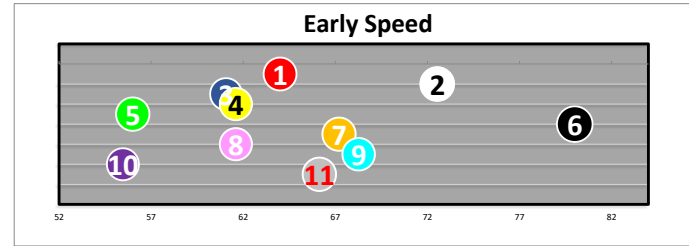

Race
11
T
AmrcnOks-G1
1 1/4m

Projected
Pace
HONEST

#	Horse Name	ML	Style	Jockey	Trainer	Form	LR/Dist	Comments
1	RHEA MOON	8.0	C	STARSPANGLEDBANNER 11-4 (2)	HERNANDEZ	D'AMATO	(58)	Checked 1st;angled 5wd
2	SPARKLE BLUE	8.0	P	HARD SPUN 2-8 (4)	ROSARIO	MOTION	(59)*	Trck ins;bid 2w1/8;clr
3	LADY CLEMENTINE	30.0	C	CHURCHILL 7-9 (5)	DETTORI	PAPAPRODROMOU	(29)*	Stp slw;bid4deep;clear
4	OAKHURST	30.0	C	MR SPEAKER 9-10 (9)	BERRIOS	D'AMATO	(59)	Ins1st;2-3p2nd;5p1/4
5	BELLSTREET BRIDIE	4.0	V	SIR PERCY 4-2 (5)	SMITH	GLATT	(32)*	Closest;clear;drew off
6	MISE EN SCENE	4.0	P	SIYOUNI 1-7 (3)	GAFFALIONE	WALSH	(51)	X Mild bid; flattened
7	SKIMS	6.0	V	FRANKEL 5-1 (1)	VELAZQUEZ	MCGAUGHEY	(72)*	Tracked 2p; held safe
8	PIZZA BIANCA	6.0	C	FASTNET ROCK 6-6 (8)	RISPOLI	MOTION	(22)	Mild rally btw;miss2nd
9	SALIMAH	3.5	PC	EL KABEIR 10-3 (5)	PRAT	BROWN	(43)*	Ins;2p5/16;4w1/4;rally
10	DUVET DAY	20.0	C	STARSPANGLEDBANNER 3-4 (10)	KIMURA	MCCARTHY	(32)	Bit slow;2wd;3wd;wknd
11	SCHOOL DANCE	15.0	P	ANIMAL KINGDOM 8-11 (11)	VAZQUEZ	D'AMATO	(44)3*	Re-engaged 1/4;cleared