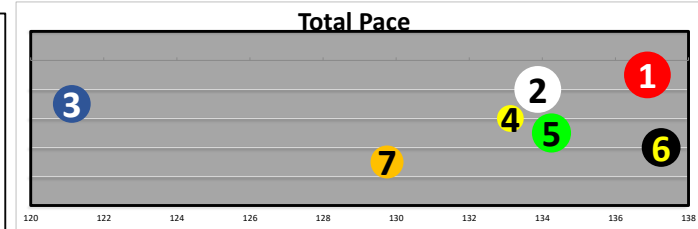

Race
3
T
SnGabrl-G2
1 1/8m

Projected
Pace
FAST

#	Horse Name	ML	Style	Sire - Ped Rank Dist/Surf & (Off)	Jockey	Trainer	Form	LR/Dist	Comments
1	RIP CITY	10.0	V	CITY ZIP 6-5 (5)	MALDONADO	O'NEILL	(30)*		Attnd pace;weakened
2	MASTEROFFFOXHOUNDS	2.0	E	WAR FRONT 2-2 (3)	SMITH	D'AMATO	(30)*	X	Bpd early;clear;nailed
3	DICEY MO CHARA	3.0	P	ADAAY 7-7 (1)	HERNANDEZ	POWELL	(31)*		3wd into str;no threat
4	GO ON	10.0	P	NYQUIST 1-1 (2)	GUTIERREZ	O'NEILL	(31)		Bobbled;led;chsd;wknd
5	BOB AND JACKIE	6.0	E	TWIRLING CANDY 3-4 (3)	VALDIVIA	PAPAPRODROMOU	(296)		6-4wd 1st;4w into str
6	PRINCE ABAMA	2.5	V	TAMAYUZ 5-3 (7)	PRAT	D'AMATO	(31)*		Clear 3rd; held well
7	FLASHIEST	10.0	C	MIZZEN MAST 4-6 (6)	ROSARIO	POWELL	(22)*		Ins;angld5wd;no menace