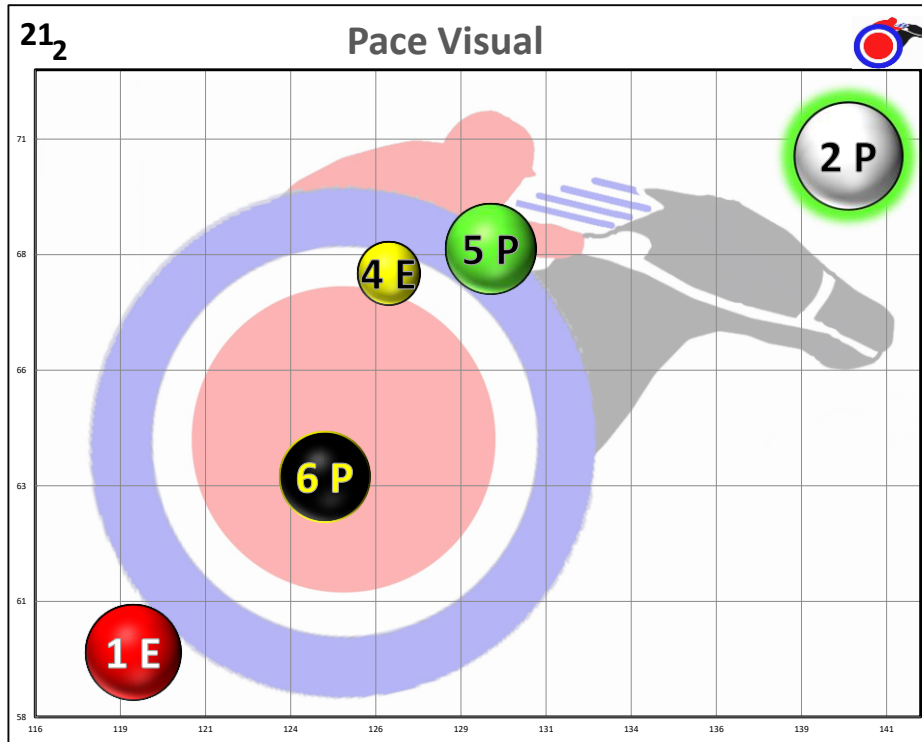

Race
2
D
Md Sp Wt
1m

Projected
Pace
FAST

#	Horse Name	ML	Style	Sire - Ped Rank Dist/Surf & (Off)	Jockey	Trainer	Form	LR/Dist	Comments
1	PRINCIP	2.5	E	VIOLENCE 4-4 (5)	PRAT	GLATT	(38)	X	Clear 5/16; overtkn3/16
2	PURIFIED	2.0	P	LORD NELSON 6-5 (4)	VELAZQUEZ	BAFFERT	(38)		Awkward st; 5-4wide
3	BLETCHLEY PARK	3.5	E	NYQUIST 2-3 (2)	HERNANDEZ	BAFFERT	(38)2		Bp; lost pth5/8; vie btw
4	MASTERMIND	15.0	E	WILL TAKE CHARGE 4-5 (6)	MALDONADO	RUIZ	(31)		Bpd st; luggd/bp midstr
5	MIGRATION	6.0	P	TAPIT 1-1 (1)	SMITH	SPAWR	(38)		Bp st; 7-2w1st; gain 3rd
6	PALAGIO	3.0	P	PRACTICAL JOKE 3-2 (2)	ESPINOZA	SHIRREFFS	(38)		Bp/crowded st; wide trp