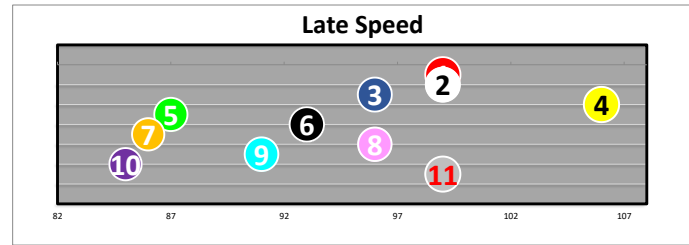

Race  
10  
D  
Malibu-G1  
7f

Projected  
Pace  
**HONEST**

#	Horse Name	ML	Style	Jockey	Trainer	Form	LR/Dist	Comments
1	FORBIDDEN KINGDOM	3.0	E	AMERICAN PHAROAH 2-5 (6)	HERNANDEZ	MANDELLA	(36)*	Met bid; gamely to wire
2	MESSIER	6.0	V	EMPIRE MAKER 4-4 (4)	VELAZQUEZ	BAFFERT	(51)	Bled; walked off
3	APPREHEND	8.0	V	ARROGATE 6-1 (1)	VAZQUEZ	MILLER	(34)*	Led 3p; 6p str; kept on
4	NAKATOMI	10.0	P	FIRING LINE 9-9 (9)	GAFFALIONE	WARD	(51)*	Ins; clrd 1/8; held
5	HOIST THE GOLD	12.0	P	MINESHAF 7-7 (6)	ROSARIO	STEWART	(35)*	7 wide; closed fast;
6	TAIBA	1.2	V	GUN RUNNER 1-2 (2)	SMITH	BAFFERT	(51)	2p1st; 4p upr; miss plc
7	PERFECT FLIGHT	12.0	V	UNCLE MO 4-3 (2)	SANTANA	MILLER	(34)*	5p bckstr; bid 3w; clear
8	STRAVA	15.0	P	INTO MISCHIEF 2-5 (4)	PRAT	STEWART	(29)	Vied; led; clear
9	STRAIGHT NO CHASER	20.0	E	SPEIGHTSTER 8-8 (8)	MALDONADO	BLACKER	(58)*	Vrd in st; mild urging

Race  
11  
T  
AmrcnOks-G1  
1 1/4m

Projected  
Pace  
**HONEST**

#	Horse Name	ML	Style	Jockey	Trainer	Form	LR/Dist	Comments
1	RHEA MOON	8.0	C	STARSPANGLEDBANNER 11-4 (2)	HERNANDEZ	D'AMATO	(58)	Checked 1st;angled 5wd
2	SPARKLE BLUE	8.0	P	HARD SPUN 2-8 (4)	ROSARIO	MOTION	(59)*	Trck ins;bid 2w1/8;clr
3	LADY CLEMENTINE	30.0	C	CHURCHILL 7-9 (5)	DETTORI	PAPAPRODROMOU	(29)*	Stp slw;bid4deep;clear
4	OAKHURST	30.0	C	MR SPEAKER 9-10 (9)	BERRIOS	D'AMATO	(59)	Ins1st;2-3p2nd;5p1/4
5	BELLSTREET BRIDIE	4.0	V	SIR PERCY 4-2 (5)	SMITH	GLATT	(32)*	Closest;clear;drew off
6	MISE EN SCENE	4.0	P	SIYOUNI 1-7 (3)	GAFFALIONE	WALSH	(51)	X Mild bid; flattened
7	SKIMS	6.0	V	FRANKEL 5-1 (1)	VELAZQUEZ	MCGAUGHEY	(72)*	Tracked 2p; held safe
8	PIZZA BIANCA	6.0	C	FASTNET ROCK 6-6 (8)	RISPOLI	MOTION	(22)	Mild rally btw;miss2nd
9	SALIMAH	3.5	PC	EL KABEIR 10-3 (5)	PRAT	BROWN	(43)*	Ins;2p5/16;4w1/4;rally
10	DUVET DAY	20.0	C	STARSPANGLEDBANNER 3-4 (10)	KIMURA	MCCARTHY	(32)	Bit slow;2wd;3wd;wknd
11	SCHOOL DANCE	15.0	P	ANIMAL KINGDOM 8-11 (11)	VAZQUEZ	D'AMATO	(44)3*	Re-engaged 1/4;cleared