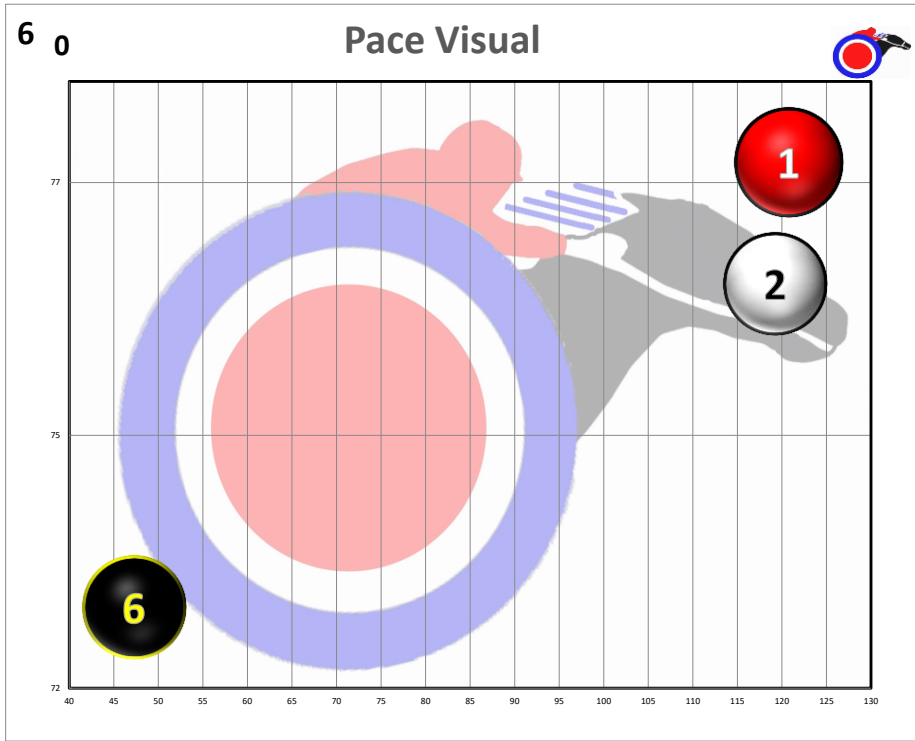

Race
4
D
Md Sp Wt
6f

Projected
Pace
HONEST

LIMITED DATA, FIRST TIME STARTERS

#	Horse Name	ML	Style	Sire - Ped Rank Dist/Surf & (Off)	Jockey	Trainer	Form	LR/Dist	Comments
1	JAM SESSION	8.0		MACLEAN'S MUSIC 6-6 (7)	KIMURA	MCCARTHY	(66)		Bpd early;outsd;faded
2	VEGAS BURNER	12.0		AMERICAN PHAROAH 1-1 (6)	FREY	PAPAPRODROMOU	(30)		Vie3deep;chsd3w;wknd
3	FAUSTIN	2.0		CURLIN 1-1 (2)	VAZQUEZ	BAFFERT	(F)		
4	SONORAN	6.0		RIDE ON CURLIN 8-8 (1)	VELAZQUEZ	BAFFERT	(F)		
5	YELLOW BRICK	2.5		QUALITY ROAD 1-3 (4)	PRAT	MANDELLA	(F)		
6	BLUEGRASS GO GO	20.0		SHARP AZTECA 7-7 (8)	MALDONADO	O'NEILL	(37)		Bpd st;checked hard3/8
7	WORCESTER	3.0		EMPIRE MAKER 4-3 (3)	HERNANDEZ	BAFFERT	(F)		
8	QUINCY MARKET	15.0		GHOSTZAPPER 4-5 (4)	HERRERA	YAKTEEN	(F)