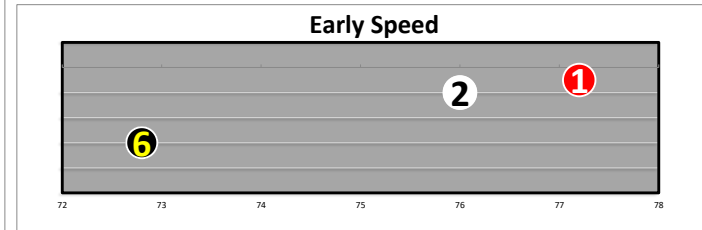

Race  
4  
D  
Md Sp Wt  
6f

Projected  
Pace  
**HONEST**

**LIMITED DATA, FIRST TIME STARTERS**

#	Horse Name	ML	Style	Sire - Ped Rank Dist/Surf & (Off)	Jockey	Trainer	Form	LR/Dist	Comments
1	JAM SESSION	8.0		MACLEAN'S MUSIC 6-6 (7)	KIMURA	MCCARTHY	(66)		Bpd early;outsd;faded
2	VEGAS BURNER	12.0		AMERICAN PHAROAH 1-1 (6)	FREY	PAPAPRODROMOU	(30)		Vie3deep;chsd3w;wknd
3	FAUSTIN	2.0		CURLIN 1-1 (2)	VAZQUEZ	BAFFERT	(F)		
4	SONORAN	6.0		RIDE ON CURLIN 8-8 (1)	VELAZQUEZ	BAFFERT	(F)		
5	YELLOW BRICK	2.5		QUALITY ROAD 1-3 (4)	PRAT	MANDELLA	(F)		
6	BLUEGRASS GO GO	20.0		SHARP AZTECA 7-7 (8)	MALDONADO	O'NEILL	(37)		Bpd st;checked hard3/8
7	WORCESTER	3.0		EMPIRE MAKER 4-3 (3)	HERNANDEZ	BAFFERT	(F)		
8	QUINCY MARKET	15.0		GHOSTZAPPER 4-5 (4)	HERRERA	YAKTEEN	(F)		