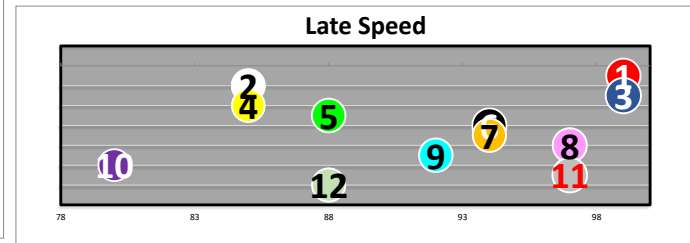

Race
9
T
Alw 72000n1x
1 1/8m

Projected
Pace
FAST

#	Horse Name	ML	Style	Jockey	Trainer	Form	LR/Dist	Comments
1	GOLD DRAGON QUEEN	30.0	C	GOLDENCENTS 11-10 (9)	DESORMEAUX BAROCIO	(57)		Brk thru gt;brshd4w1st
2	PRECIOUS BABY	12.0	E	TOM'S TRIBUTE 1-10 (8)	SMITH CASSIDY	(29)		Off slw;duel outsd;clr
3	BALLET DANCING	4.0	C	MEDAGLIA D'ORO 2-4 (1)	DETTORI CALLAGHAN	(44)*	X	Bit slow;lack room3/16
4	BARRISTER'S RIDE	15.0	P	CLUBHOUSE RIDE 6-6 (9)	GONZALEZ GAINES	(29)*		Ins;tip3w;edged 2nd
5	URBAN FAIRYTALE	8.0	P	DISTORTED HUMOR 2-2 (1)	VAZQUEZ PUYPE	(37)*		3wd into str; no rally
6	BATYAH	5.0	C	PIONEER OF THE NILE 4-4 (3)	VELAZQUEZ MOTION	(37)*		Steady erly;2w;imprvd
7	MYFAVORITEDAUGHTER	6.0	P	CARPE DIEM 5-7 (5)	BRAVO CERIN	(38)		Checkd early;steady1/4
8	ALMOST A FACTOR	10.0	P	THE FACTOR 8-9 (6)	BERRIOS GAINES	(37)*		Off slw/bpd;ins;mildly
9	GLENALL	8.0	PC	COULSTY 12-1 (12)	GAFFALIONE PAPAPRODROMOU	(44)*	X	Keen;ins;mvd out str
10	LEISUREWEAR	8.0	E	KODIAC 8-3 (4)	HERNANDEZ D'AMATO	(45)*		Rail speed;stayd clear
11	CLADDAGH CURE	20.0	P	SHAMAN GHOST 6-10 (11)	VAN HARTY	(44)		Inside; no response
12	KARAKATSIE	5.0	E	KARAKONTIE 8-8 (6)	ROSARIO PAPAPRODROMOU	(29)*		Bid3deep;led;flattened