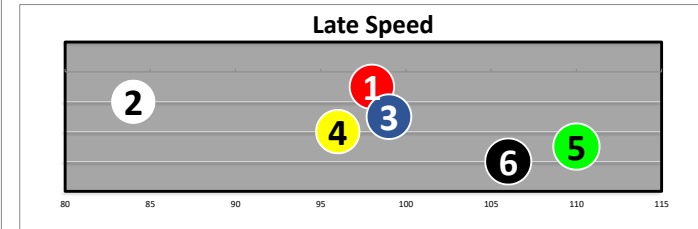

Race
6
D
SnAntno-G2
1 1/16m

Projected
Pace
FAST

#	Horse Name	ML	Style	Sire - Ped Rank Dist/ Surf & (Off)	Jockey	Trainer	Form	LR/Dist	Comments
1	HOPKINS	6.0	E	QUALITY ROAD 3-1 (3)	HERNANDEZ	BAFFERT	(30)*		Bpd st;vie3deep;best
2	STILLETTO BOY	5.0	E	SHACKLEFORD 6-6 (6)	SMITH	MOGER	(114)*		Bpd st;wide trip;empty
3	BREAKFAST RIDE	4.0	V	DISTORTED HUMOR 1-3 (2)	ROSARIO	SADLER	(31)		Lack rm3/16;bpd;surged
4	HUDSON RIDGE	6.0	P	AMERICAN PHAROAH 1-1 (4)	PRAT	BAFFERT	(22)2*		Ins;tipped out;improvd
5	HEYWOODS BEACH	3.5	V	SPEIGHTSTOWN 3-3 (1)	VAZQUEZ	SADLER	(52)		No match; kept on
6	COUNTRY GRAMMER	1.4	V	TONALIST 3-5 (5)	DETTORI	BAFFERT	(86)**	X	Lost path early;up 2nd