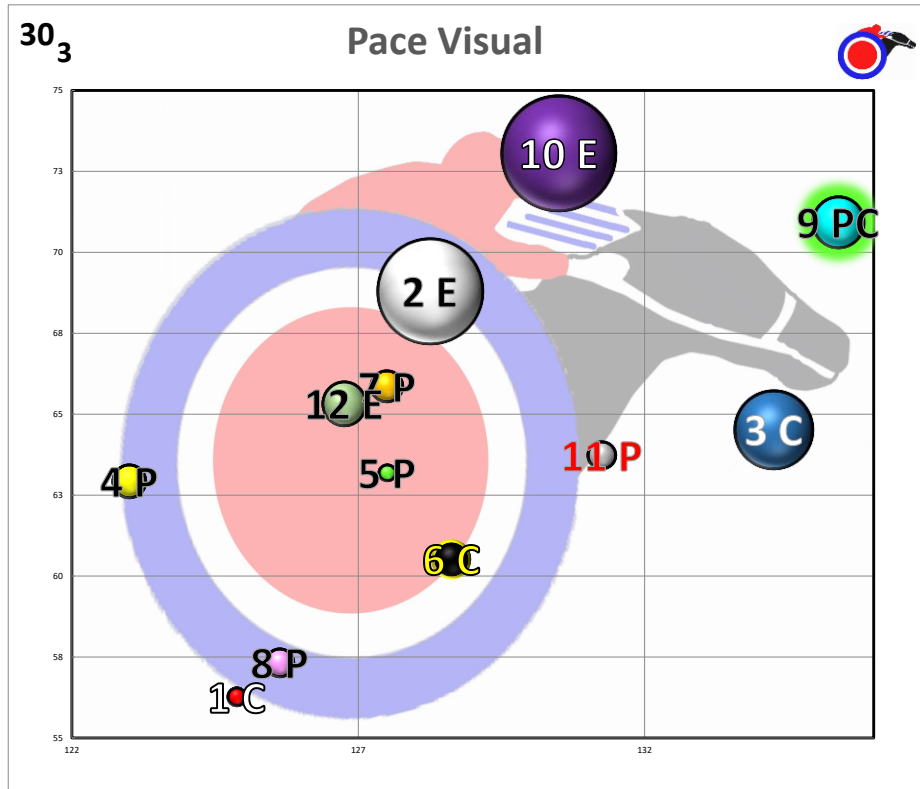

Race
9
T
Alw 72000n1x
1 1/8m

Projected
Pace
FAST

#	Horse Name	ML	Style	Jockey	Trainer	Form	LR/Dist	Comments
1	GOLD DRAGON QUEEN	30.0	C	GOLDENCENTS 11-10 (9)	DESORMEAUX BAROCIO	(57)		Brk thru gt;brshd4w1st
2	PRECIOUS BABY	12.0	E	TOM'S TRIBUTE 1-10 (8)	SMITH CASSIDY	(29)		Off slw;duel outsd;clr
3	BALLET DANCING	4.0	C	MEDAGLIA D'ORO 2-4 (1)	DETTORI CALLAGHAN	(44)*	X	Bit slow;lack room3/16
4	BARRISTER'S RIDE	15.0	P	CLUBHOUSE RIDE 6-6 (9)	GONZALEZ GAINES	(29)*		Ins;tip3w;edged 2nd
5	URBAN FAIRYTALE	8.0	P	DISTORTED HUMOR 2-2 (1)	VAZQUEZ PUYPE	(37)*		3wd into str; no rally
6	BATYAH	5.0	C	PIONEER OF THE NILE 4-4 (3)	VELAZQUEZ MOTION	(37)*		Steady erly;2w;imprvd
7	MYFAVORITEDAUGHTER	6.0	P	CARPE DIEM 5-7 (5)	BRAVO CERIN	(38)		Checkd early;steady1/4
8	ALMOST A FACTOR	10.0	P	THE FACTOR 8-9 (6)	BERRIOS GAINES	(37)*		Off slw/bpd;ins;mildly
9	GLENALL	8.0	PC	COULSTY 12-1 (12)	GAFFALIONE PAPAPRODROMOU	(44)*	X	Keen;ins;mvd out str
10	LEISUREWEAR	8.0	E	KODIAC 8-3 (4)	HERNANDEZ D'AMATO	(45)*		Rail speed;stayd clear
11	CLADDAGH CURE	20.0	P	SHAMAN GHOST 6-10 (11)	VAN HARTY	(44)		Inside; no response
12	KARAKATSIE	5.0	E	KARAKONTIE 8-8 (6)	ROSARIO PAPAPRODROMOU	(29)*		Bid3deep;led;flattened