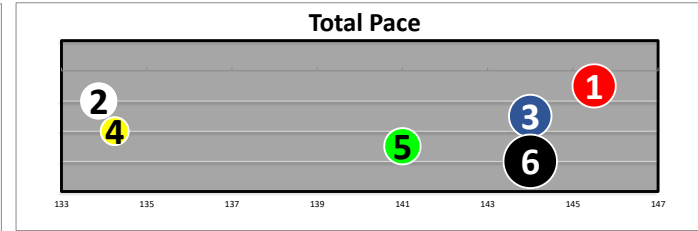

Race
6
D
SnAntno-G2
1 1/16m

Projected
Pace
FAST

#	Horse Name	ML	Style	Sire - Ped Rank Dist/ Surf & (Off)	Jockey	Trainer	Form	LR/Dist	Comments
1	HOPKINS	6.0	E	QUALITY ROAD 3-1 (3)	HERNANDEZ	BAFFERT	(30)*		Bpd st;vie3deep;best
2	STILLETTO BOY	5.0	E	SHACKLEFORD 6-6 (6)	SMITH	MOGER	(114)*		Bpd st;wide trip;empty
3	BREAKFAST RIDE	4.0	V	DISTORTED HUMOR 1-3 (2)	ROSARIO	SADLER	(31)		Lack rm3/16;bpd;surged
4	HUDSON RIDGE	6.0	P	AMERICAN PHAROAH 1-1 (4)	PRAT	BAFFERT	(22)2*		Ins;tipped out;improvd
5	HEYWOODS BEACH	3.5	V	SPEIGHTSTOWN 3-3 (1)	VAZQUEZ	SADLER	(52)		No match; kept on
6	COUNTRY GRAMMER	1.4	V	TONALIST 3-5 (5)	DETTORI	BAFFERT	(86)**	X	Lost path early;up 2nd