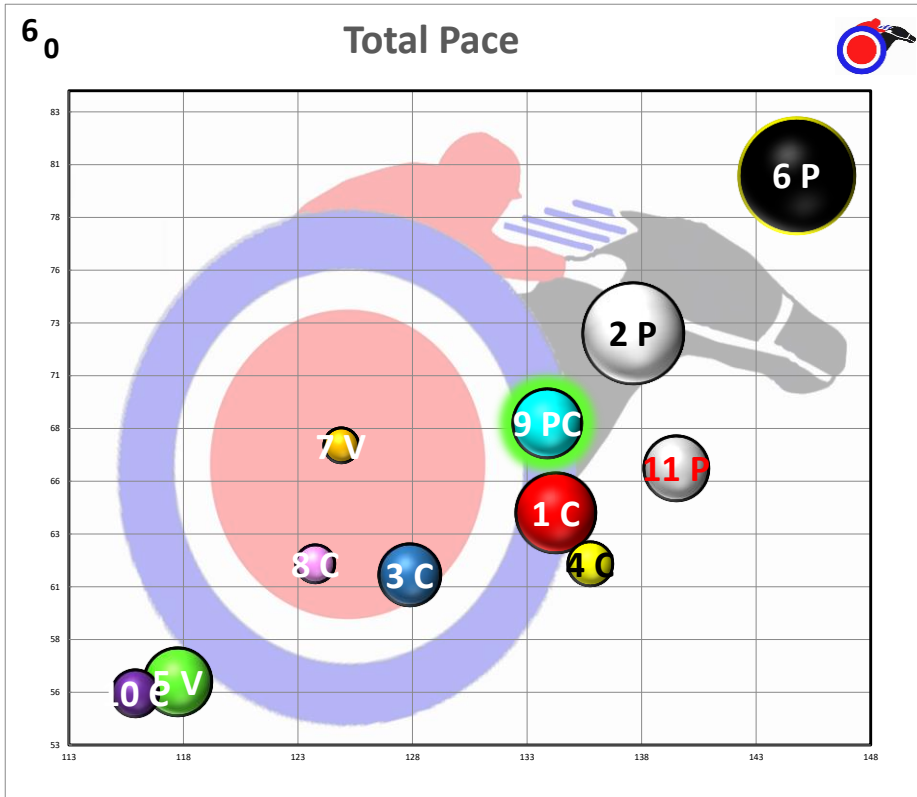

Race  
10  
D  
Malibu-G1  
7f

Projected  
Pace  
**HONEST**

#	Horse Name	ML	Style	Jockey	Trainer	Form	LR/Dist	Comments
1	FORBIDDEN KINGDOM	3.0	E	AMERICAN PHAROAH 2-5 (6)	HERNANDEZ	MANDELLA	(36)*	Met bid; gamely to wire
2	MESSIER	6.0	V	EMPIRE MAKER 4-4 (4)	VELAZQUEZ	BAFFERT	(51)	Bled; walked off
3	APPREHEND	8.0	V	ARROGATE 6-1 (1)	VAZQUEZ	MILLER	(34)*	Led 3p; 6p str; kept on
4	NAKATOMI	10.0	P	FIRING LINE 9-9 (9)	GAFFALIONE	WARD	(51)*	Ins; clrd 1/8; held
5	HOIST THE GOLD	12.0	P	MINESHAF 7-7 (6)	ROSARIO	STEWART	(35)*	7 wide; closed fast;
6	TAIBA	1.2	V	GUN RUNNER 1-2 (2)	SMITH	BAFFERT	(51)	2p1st; 4p upr; miss plc
7	PERFECT FLIGHT	12.0	V	UNCLE MO 4-3 (2)	SANTANA	MILLER	(34)*	5p bckstr; bid 3w; clear
8	STRAVA	15.0	P	INTO MISCHIEF 2-5 (4)	PRAT	STEWART	(29)	Vied; led; clear
9	STRAIGHT NO CHASER	20.0	E	SPEIGHTSTER 8-8 (8)	MALDONADO	BLACKER	(58)*	Vrd in st; mild urging

Race  
11  
T  
AmrcnOks-G1  
1 1/4m

Projected  
Pace  
**HONEST**

#	Horse Name	ML	Style	Jockey	Trainer	Form	LR/Dist	Comments
1	RHEA MOON	8.0	C	STARSPANGLEDBANNER 11-4 (2)	HERNANDEZ	D'AMATO	(58)	Checked 1st;angled 5wd
2	SPARKLE BLUE	8.0	P	HARD SPUN 2-8 (4)	ROSARIO	MOTION	(59)*	Trck ins;bid 2w1/8;clr
3	LADY CLEMENTINE	30.0	C	CHURCHILL 7-9 (5)	DETTORI	PAPAPRODROMOU	(29)*	Stp slw;bid4deep;clear
4	OAKHURST	30.0	C	MR SPEAKER 9-10 (9)	BERRIOS	D'AMATO	(59)	Ins1st;2-3p2nd;5p1/4
5	BELLSTREET BRIDIE	4.0	V	SIR PERCY 4-2 (5)	SMITH	GLATT	(32)*	Closest;clear;drew off
6	MISE EN SCENE	4.0	P	SIYOUNI 1-7 (3)	GAFFALIONE	WALSH	(51)	X Mild bid; flattened
7	SKIMS	6.0	V	FRANKEL 5-1 (1)	VELAZQUEZ	MCGAUGHEY	(72)*	Tracked 2p; held safe
8	PIZZA BIANCA	6.0	C	FASTNET ROCK 6-6 (8)	RISPOLI	MOTION	(22)	Mild rally btw;miss2nd
9	SALIMAH	3.5	PC	EL KABEIR 10-3 (5)	PRAT	BROWN	(43)*	Ins;2p5/16;4w1/4;rally
10	DUVET DAY	20.0	C	STARSPANGLEDBANNER 3-4 (10)	KIMURA	MCCARTHY	(32)	Bit slow;2wd;3wd;wknd
11	SCHOOL DANCE	15.0	P	ANIMAL KINGDOM 8-11 (11)	VAZQUEZ	D'AMATO	(44)3*	Re-engaged 1/4;cleared