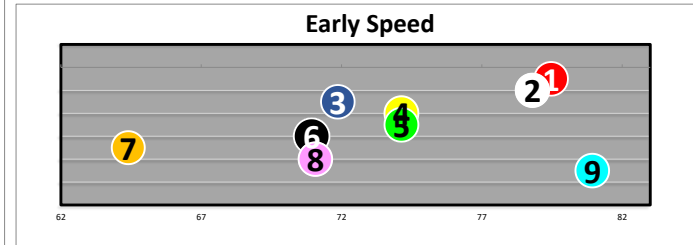

Race  
8  
D  
LaBrea-G1  
7f

Projected  
Pace  
**NO PACE**

#	Horse Name	ML	Style	Sire - Ped Rank Dist/Surf & (Off)	Jockey	Trainer	Form	LR/Dist	Comments
1	UNDER THE STARS	3.5	V	PIONEEROF THE NILE 4-5 (5)	PRAT	BAFFERT	(85)*	X	Bpd btw st;btw;willing
3	GANADORA	4.0	E	QUALITY ROAD 2-2 (4)	VELAZQUEZ	BAFFERT	(99)		Awkwrdr/lost iron start
4	MIDNIGHT MEMORIES	2.5	V	MASTERY 7-7 (6)	VAZQUEZ	BAFFERT	(85)*		Stmblld/bpd;3deep;clear
5	AIN'T EASY	6.0	V	INTO MISCHIEF 1-2 (3)	ROSARIO	D'AMATO	(37)2*		2w;bid/drifted out str
6	FUN TO DREAM	5.0	V	ARROGATE 4-1 (1)	HERNANDEZ	BAFFERT	(43)	X	Crowded2x;3-4w;bpd str
7	KIRSTENBOSCH	15.0	E	MIDNIGHT LUTE 6-6 (7)	KIMURA	SADLER	(34)*		Brk slw;5p;ran on str
8	AWAKE AT MIDNYTE	8.0	P	NYQUIST 3-4 (2)	GUTIERREZ	O'NEILL	(51)		In tight; checked 7/16

Race  
10  
D  
Malibu-G1  
7f

Projected  
Pace  
**HONEST**

#	Horse Name	ML	Style	Jockey	Trainer	Form	LR/Dist	Comments
1	FORBIDDEN KINGDOM	3.0	E	AMERICAN PHAROAH 2-5 (6)	HERNANDEZ	MANDELLA	(36)*	Met bid; gamely to wire
2	MESSIER	6.0	V	EMPIRE MAKER 4-4 (4)	VELAZQUEZ	BAFFERT	(51)	Bled; walked off
3	APPREHEND	8.0	V	ARROGATE 6-1 (1)	VAZQUEZ	MILLER	(34)*	Led 3p; 6p str; kept on
4	NAKATOMI	10.0	P	FIRING LINE 9-9 (9)	GAFFALIONE	WARD	(51)*	Ins; clrd 1/8; held
5	HOIST THE GOLD	12.0	P	MINESHAF 7-7 (6)	ROSARIO	STEWART	(35)*	7 wide; closed fast;
6	TAIBA	1.2	V	GUN RUNNER 1-2 (2)	SMITH	BAFFERT	(51)	2p1st; 4p upr; miss plc
7	PERFECT FLIGHT	12.0	V	UNCLE MO 4-3 (2)	SANTANA	MILLER	(34)*	5p bckstr; bid 3w; clear
8	STRAVA	15.0	P	INTO MISCHIEF 2-5 (4)	PRAT	STEWART	(29)	Vied; led; clear
9	STRAIGHT NO CHASER	20.0	E	SPEIGHTSTER 8-8 (8)	MALDONADO	BLACKER	(58)*	Vrd in st; mild urging