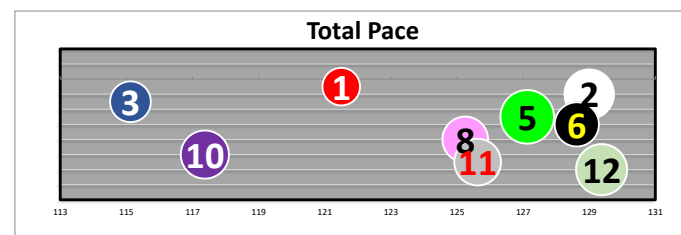

Race
5
T
Md Sp Wt
1m

Projected
Pace
HONEST

LIMITED DATA, FIRST TIME STARTERS

#	Horse Name	ML	Style	Sire - Ped Rank Dist/Surf & (Off)	Jockey	Trainer	Form	LR/Dist	Comments
1	COSMIC SOUL	30.0		COLLECTED 10-9 (10)	PEREIRA	HARTY	(52)		Bumped st;saved ground
2	HAWKER	3.0	P	JUSTIFY 5-7 (4)	ROSARIO	SADLER	(22)2		Waited ins;lack rm str
3	SECRET TREASURE	12.0		ARROGATE 1-5 (3)	DETTORI	MCCARTHY	(44)		2wd;btwn;traffic 1/8
4	MALTESE FALCON	4.0		CARAVAGGIO 7-11 (11)	PRAT	POWELL	(86)		
5	DANDY MAN SHINES	2.5	C	DANDY MAN 11-4 (1)	RISPOLI	MULLINS	(22)	X	Bp st;swung out;bp upr
6	GLENDALE	50.0	V	TEMPLE CITY 12-1 (12)	FRANKO-ANGE	KRULJAC	(22)		Came in/bpd st;3w;4-5w
7	ESCAPE ARTIST	10.0		GOOD MAGIC 3-3 (6)	VELAZQUEZ	MCCARTHY	(F)		
8	LOW EXPECTATIONS	8.0	E	NYQUIST 3-5 (5)	GUTIERREZ	GARCIA	(22)		Bpd st;resisted to1/16
9	ZIHUATANEJO	12.0		COLLECTED 9-12 (8)	GAFFALIONE	GLATT	(37)		Off slow;2-4w;improved
10	SMART CODE	8.0		HONOR CODE 8-9 (9)	FREY	GLATT	(22)	X	Check 2x;3-5w2nd;drftd
11	DARYL'S BOLT	30.0		BOLT D'ORO 2-2 (2)	VAZQUEZ	RUIS	(44)		2w;btwn;3w;mvd out str
12	ZIO JO	30.0		NYQUIST 6-8 (7)	HERNANDEZ	O'NEILL	(58)	X	Bpd 4deep1st;3deep 3/8