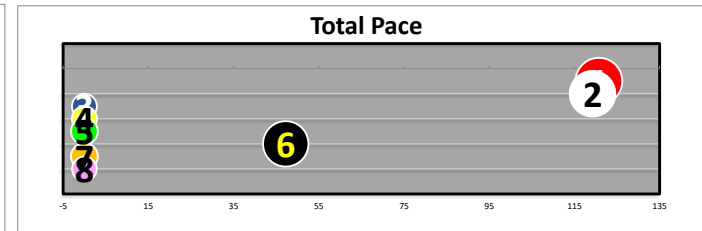

Race  
4  
D  
Md Sp Wt  
6f

Projected  
Pace  
**HONEST**

**LIMITED DATA, FIRST TIME STARTERS**

#	Horse Name	ML	Style	Sire - Ped Rank Dist/Surf & (Off)	Jockey	Trainer	Form	LR/Dist	Comments
1	JAM SESSION	8.0		MACLEAN'S MUSIC 6-6 (7)	KIMURA	MCCARTHY	(66)		Bpd early;outsd;faded
2	VEGAS BURNER	12.0		AMERICAN PHAROAH 1-1 (6)	FREY	PAPAPRODROMOU	(30)		Vie3deep;chsd3w;wknd
3	FAUSTIN	2.0		CURLIN 1-1 (2)	VAZQUEZ	BAFFERT	(F)		
4	SONORAN	6.0		RIDE ON CURLIN 8-8 (1)	VELAZQUEZ	BAFFERT	(F)		
5	YELLOW BRICK	2.5		QUALITY ROAD 1-3 (4)	PRAT	MANDELLA	(F)		
6	BLUEGRASS GO GO	20.0		SHARP AZTECA 7-7 (8)	MALDONADO	O'NEILL	(37)		Bpd st;checked hard3/8
7	WORCESTER	3.0		EMPIRE MAKER 4-3 (3)	HERNANDEZ	BAFFERT	(F)		
8	QUINCY MARKET	15.0		GHOSTZAPPER 4-5 (4)	HERRERA	YAKTEEN	(F)		