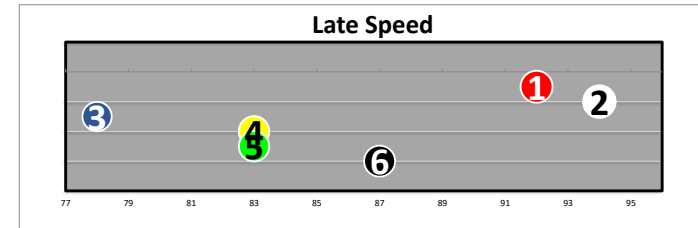

Race
2
D
Md Sp Wt
1m

Projected
Pace
FAST

#	Horse Name	ML	Style	Sire - Ped Rank Dist/Surf & (Off)	Jockey	Trainer	Form	LR/Dist	Comments
1	PRINCIP	2.5	E	VIOLENCE 4-4 (5)	PRAT	GLATT	(38)	X	Clear 5/16; overtkn3/16
2	PURIFIED	2.0	P	LORD NELSON 6-5 (4)	VELAZQUEZ	BAFFERT	(38)		Awkward st; 5-4wide
3	BLETCHLEY PARK	3.5	E	NYQUIST 2-3 (2)	HERNANDEZ	BAFFERT	(38)2		Bp; lost pth5/8; vie btw
4	MASTERMIND	15.0	E	WILL TAKE CHARGE 4-5 (6)	MALDONADO	RUIZ	(31)		Bpd st; luggd/bp midstr
5	MIGRATION	6.0	P	TAPIT 1-1 (1)	SMITH	SPAWR	(38)		Bp st; 7-2w1st; gain 3rd
6	PALAGIO	3.0	P	PRACTICAL JOKE 3-2 (2)	ESPINOZA	SHIRREFFS	(38)		Bp/crowded st; wide trp