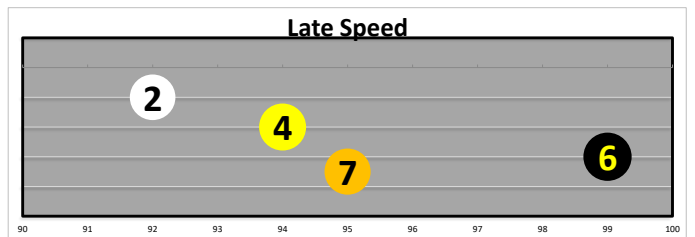

## **Monday - Day After Christmas Card**

ALGO GAP HORSES HIGHLIGHTED NAMES, PASCE ADVANTAGE BASED ON RUNNING STYLE HIGHLIGHTED CIRCLE

**PaceSheets**.com

SA  
Race  
1  
SAMthsMI-G2  
T  
1m

Projected  
Pace  
**HONEST**