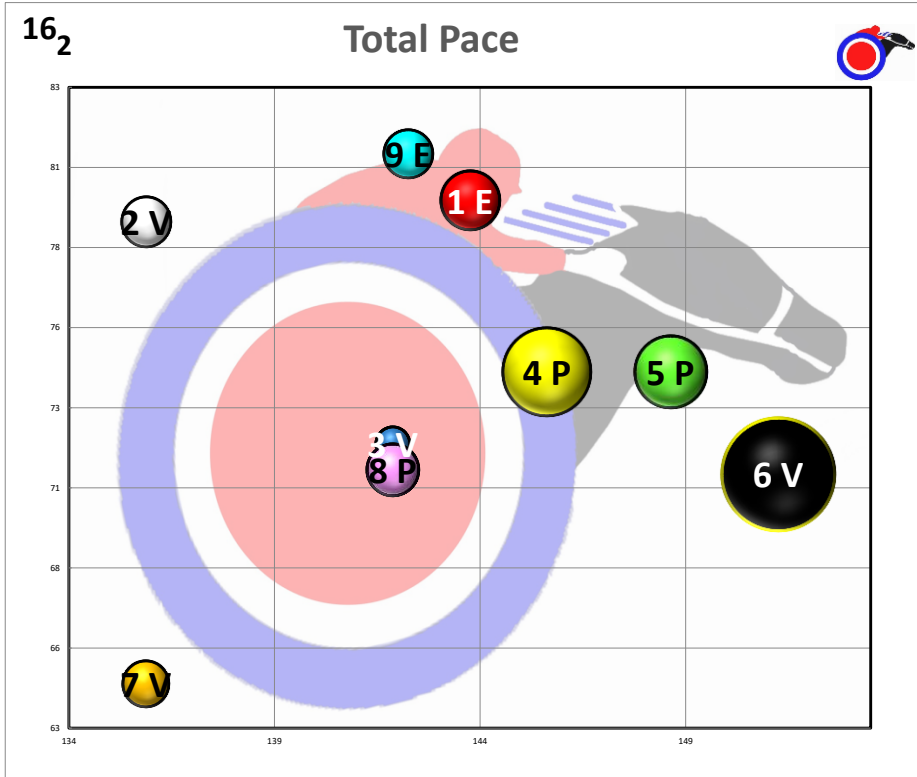

Race
10
D
Malibu-G1
7f

Projected
Pace
HONEST

#	Horse Name	ML	Style	Jockey	Trainer	Form	LR/Dist	Comments
1	FORBIDDEN KINGDOM	3.0	E	AMERICAN PHAROAH 2-5 (6)	HERNANDEZ	MANDELLA	(36)*	Met bid; gamely to wire
2	MESSIER	6.0	V	EMPIRE MAKER 4-4 (4)	VELAZQUEZ	BAFFERT	(51)	Bled; walked off
3	APPREHEND	8.0	V	ARROGATE 6-1 (1)	VAZQUEZ	MILLER	(34)*	Led 3p; 6p str; kept on
4	NAKATOMI	10.0	P	FIRING LINE 9-9 (9)	GAFFALIONE	WARD	(51)*	Ins; clrd 1/8; held
5	HOIST THE GOLD	12.0	P	MINESHAF 7-7 (6)	ROSARIO	STEWART	(35)*	7 wide; closed fast;
6	TAIBA	1.2	V	GUN RUNNER 1-2 (2)	SMITH	BAFFERT	(51)	2p1st; 4p upr; miss plc
7	PERFECT FLIGHT	12.0	V	UNCLE MO 4-3 (2)	SANTANA	MILLER	(34)*	5p bckstr; bid 3w; clear
8	STRAVA	15.0	P	INTO MISCHIEF 2-5 (4)	PRAT	STEWART	(29)	Vied; led; clear
9	STRAIGHT NO CHASER	20.0	E	SPEIGHTSTER 8-8 (8)	MALDONADO	BLACKER	(58)*	Vrd in st; mild urging