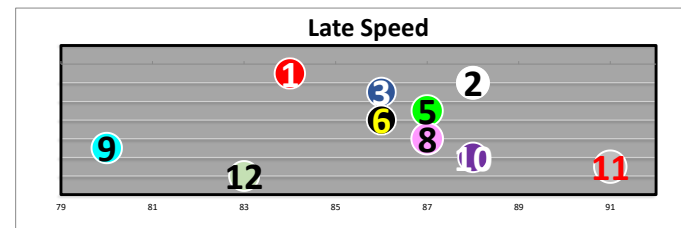

Race
5
T
Md Sp Wt
1m

Projected
Pace
HONEST

LIMITED DATA, FIRST TIME STARTERS

#	Horse Name	ML	Style	Sire - Ped Rank Dist/Surf & (Off)	Jockey	Trainer	Form	LR/Dist	Comments
1	COSMIC SOUL	30.0		COLLECTED 10-9 (10)	PEREIRA	HARTY	(52)		Bumped st;saved ground
2	HAWKER	3.0	P	JUSTIFY 5-7 (4)	ROSARIO	SADLER	(22)2		Waited ins;lack rm str
3	SECRET TREASURE	12.0		ARROGATE 1-5 (3)	DETTORI	MCCARTHY	(44)		2wd;btwn;traffic 1/8
4	MALTESE FALCON	4.0		CARAVAGGIO 7-11 (11)	PRAT	POWELL	(86)		
5	DANDY MAN SHINES	2.5	C	DANDY MAN 11-4 (1)	RISPOLI	MULLINS	(22)	X	Bp st;swung out;bp upr
6	GLENDALE	50.0	V	TEMPLE CITY 12-1 (12)	FRANKO-ANGE	KRULJAC	(22)		Came in/bpd st;3w;4-5w
7	ESCAPE ARTIST	10.0		GOOD MAGIC 3-3 (6)	VELAZQUEZ	MCCARTHY	(F)		
8	LOW EXPECTATIONS	8.0	E	NYQUIST 3-5 (5)	GUTIERREZ	GARCIA	(22)		Bpd st;resisted to1/16
9	ZIHUATANEJO	12.0		COLLECTED 9-12 (8)	GAFFALIONE	GLATT	(37)		Off slow;2-4w;improved
10	SMART CODE	8.0		HONOR CODE 8-9 (9)	FREY	GLATT	(22)	X	Check 2x;3-5w2nd;drftd
11	DARYL'S BOLT	30.0		BOLT D'ORO 2-2 (2)	VAZQUEZ	RUIS	(44)		2w;btwn;3w;mvd out str
12	ZIO JO	30.0		NYQUIST 6-8 (7)	HERNANDEZ	O'NEILL	(58)	X	Bpd 4deep1st;3deep 3/8