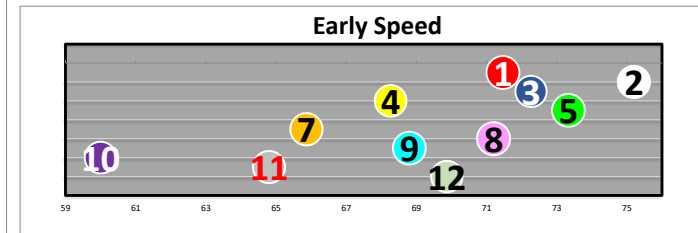

Race  
6  
D  
SnAntno-G2  
1 1/16m

Projected  
Pace  
**FAST**

#	Horse Name	ML	Style	Sire - Ped Rank Dist/ Surf & (Off)	Jockey	Trainer	Form	LR/Dist	Comments
1	HOPKINS	6.0	E	QUALITY ROAD 3-1 (3)	HERNANDEZ	BAFFERT	(30)*		Bpd st;vie3deep;best
2	STILLETTO BOY	5.0	E	SHACKLEFORD 6-6 (6)	SMITH	MOGER	(114)*		Bpd st;wide trip;empty
3	BREAKFAST RIDE	4.0	V	DISTORTED HUMOR 1-3 (2)	ROSARIO	SADLER	(31)		Lack rm3/16;bpd;surged
4	HUDSON RIDGE	6.0	P	AMERICAN PHAROAH 1-1 (4)	PRAT	BAFFERT	(22)2*		Ins;tipped out;improvd
5	HEYWOODS BEACH	3.5	V	SPEIGHTSTOWN 3-3 (1)	VAZQUEZ	SADLER	(52)		No match; kept on
6	COUNTRY GRAMMER	1.4	V	TONALIST 3-5 (5)	DETTORI	BAFFERT	(86)**	X	Lost path early;up 2nd

Race  
7  
T  
Alw 72000n1x  
6.5f

Projected  
Pace  
**Honest**

#	Horse Name	ML	Style	Sire - Ped Rank Dist/ Surf & (Off)	Jockey	Trainer	Form	LR/Dist	Comments
1	FLAME MCGOON	5.0	V	STANFORD 6-4 (7)	CURATOLO	GLATT	(38)		Keen ins; yielded late
2	SMILING MOLLY	8.0	E	SMILING TIGER 10-11 (9)	VAZQUEZ	HANSON	(38)*		Ins; angled out; gamely
3	D'S LOVELY SOPHIA	15.0	E	BIG BAD LEROYBROWN 6-10 (7)	CONTRERAS	PALMA	(38)		Off slow; 2w; swung out
4	BIG SHAMROCK	12.0	P	MR. BIG 2-7 (3)	MALDONADO	O'NEILL	(9)*		Brshd st; bid ins; clear
5	LADY MARYANN	12.0	V	CURLIN TO MISCHIEF 8-12 (1)	FREY	GUTIERREZ	(71)		Bobbled; 5wd; no bid
6	PIAZZETTA	50.0	P	SQUARE EDDIE 2-4 (5)	PAYERAS	ROSALES	(22)		Ins; stdyd sharply 1/4
7	ELEUTHERA	6.0	P	SQUARE EDDIE 5-3 (5)	GUTIERREZ	CECIL	(204)		Waitd trn; forcd in str
8	BIG BEAUTY	3.5	P	MR. BIG 2-7 (4)	PRAT	SADLER	(57)*		Step slow; 2-4w; outclsd
9	LA DEUXIEME ETOILE	5.0	V	NYQUIST 1-2 (2)	DETTORI	O'NEILL	(31)		On heels 3/8; angled 4wd
10	STARSHIP SKY	30.0	P	STORMIN FEVER 12-1 (11)	CEDILLO	SALDANA	(31)		Off bit slow; 4-6wd 2nd
11	TRUE PATRIOT	6.0	P	CLUBHOUSE RIDE 11-6 (11)	HERNANDEZ	GAINES	(31)		Step slow; ins; angled 3wd
12	DANCING DANA	8.0	P	CLUBHOUSE RIDE 8-7 (10)	BERRIOS	LEWIS	(71)		Met bids 3/8; yield 1/16