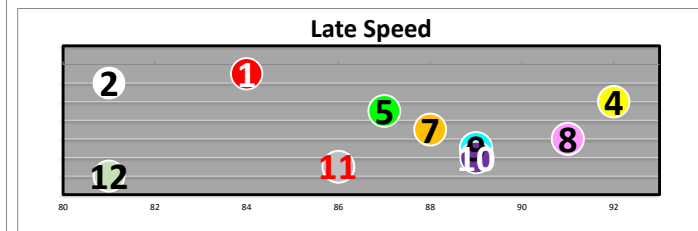

Race  
6  
D  
SnAntno-G2  
1 1/16m

Projected  
Pace  
**FAST**

#	Horse Name	ML	Style	Sire - Ped Rank Dist/ Surf & (Off)	Jockey	Trainer	Form	LR/Dist	Comments
1	HOPKINS	6.0	E	QUALITY ROAD 3-1 (3)	HERNANDEZ	BAFFERT	(30)*		Bpd st;vie3deep;best
2	STILLETTO BOY	5.0	E	SHACKLEFORD 6-6 (6)	SMITH	MOGER	(114)*		Bpd st;wide trip;empty
3	BREAKFAST RIDE	4.0	V	DISTORTED HUMOR 1-3 (2)	ROSARIO	SADLER	(31)		Lack rm3/16;bpd;surged
4	HUDSON RIDGE	6.0	P	AMERICAN PHAROAH 1-1 (4)	PRAT	BAFFERT	(22)2*		Ins;tipped out;improvd
5	HEYWOODS BEACH	3.5	V	SPEIGHTSTOWN 3-3 (1)	VAZQUEZ	SADLER	(52)		No match; kept on
6	COUNTRY GRAMMER	1.4	V	TONALIST 3-5 (5)	DETTORI	BAFFERT	(86)**	X	Lost path early;up 2nd

Race  
7  
T  
Alw 72000n1x  
6.5f

Projected  
Pace  
**Honest**

#	Horse Name	ML	Style	Sire - Ped Rank Dist/ Surf & (Off)	Jockey	Trainer	Form	LR/Dist	Comments
1	FLAME MCGOON	5.0	V	STANFORD 6-4 (7)	CURATOLO	GLATT	(38)		Keen ins; yielded late
2	SMILING MOLLY	8.0	E	SMILING TIGER 10-11 (9)	VAZQUEZ	HANSON	(38)*		Ins; angled out; gamely
3	D'S LOVELY SOPHIA	15.0	E	BIG BAD LEROYBROWN 6-10 (7)	CONTRERAS	PALMA	(38)		Off slow; 2w; swung out
4	BIG SHAMROCK	12.0	P	MR. BIG 2-7 (3)	MALDONADO	O'NEILL	(9)*		Brshd st; bid ins; clear
5	LADY MARYANN	12.0	V	CURLIN TO MISCHIEF 8-12 (1)	FREY	GUTIERREZ	(71)		Bobbled; 5wd; no bid
6	PIAZZETTA	50.0	P	SQUARE EDDIE 2-4 (5)	PAYERAS	ROSALES	(22)		Ins; stdyd sharply 1/4
7	ELEUTHERA	6.0	P	SQUARE EDDIE 5-3 (5)	GUTIERREZ	CECIL	(204)		Waitd trn; forcd in str
8	BIG BEAUTY	3.5	P	MR. BIG 2-7 (4)	PRAT	SADLER	(57)*		Step slow; 2-4w; outclsd
9	LA DEUXIEME ETOILE	5.0	V	NYQUIST 1-2 (2)	DETTORI	O'NEILL	(31)		On heels 3/8; angled 4wd
10	STARSHIP SKY	30.0	P	STORMIN FEVER 12-1 (11)	CEDILLO	SALDANA	(31)		Off bit slow; 4-6wd 2nd
11	TRUE PATRIOT	6.0	P	CLUBHOUSE RIDE 11-6 (11)	HERNANDEZ	GAINES	(31)		Step slow; ins; angled 3wd
12	DANCING DANA	8.0	P	CLUBHOUSE RIDE 8-7 (10)	BERRIOS	LEWIS	(71)		Met bids 3/8; yield 1/16