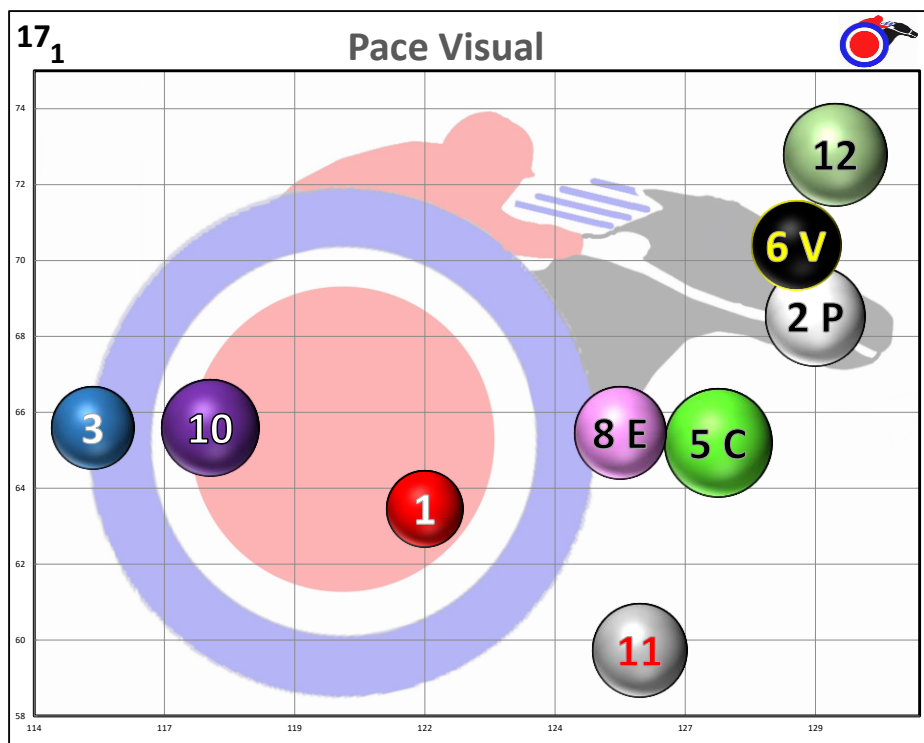

Race
5
T
Md Sp Wt
1m

Projected
Pace
HONEST

LIMITED DATA, FIRST TIME STARTERS

#	Horse Name	ML	Style	Sire - Ped Rank Dist/Surf & (Off)	Jockey	Trainer	Form	LR/Dist	Comments
1	COSMIC SOUL	30.0		COLLECTED 10-9 (10)	PEREIRA	HARTY	(52)		Bumped st;saved ground
2	HAWKER	3.0	P	JUSTIFY 5-7 (4)	ROSARIO	SADLER	(22)2		Waited ins;lack rm str
3	SECRET TREASURE	12.0		ARROGATE 1-5 (3)	DETTORI	MCCARTHY	(44)		2wd;btwn;traffic 1/8
4	MALTESE FALCON	4.0		CARAVAGGIO 7-11 (11)	PRAT	POWELL	(86)		
5	DANDY MAN SHINES	2.5	C	DANDY MAN 11-4 (1)	RISPOLI	MULLINS	(22)	X	Bp st;swung out;bp upr
6	GLENDALE	50.0	V	TEMPLE CITY 12-1 (12)	FRANKO-ANGE	KRULJAC	(22)		Came in/bpd st;3w;4-5w
7	ESCAPE ARTIST	10.0		GOOD MAGIC 3-3 (6)	VELAZQUEZ	MCCARTHY	(F)		
8	LOW EXPECTATIONS	8.0	E	NYQUIST 3-5 (5)	GUTIERREZ	GARCIA	(22)		Bpd st;resisted to1/16
9	ZIHUATANEJO	12.0		COLLECTED 9-12 (8)	GAFFALIONE	GLATT	(37)		Off slow;2-4w;improved
10	SMART CODE	8.0		HONOR CODE 8-9 (9)	FREY	GLATT	(22)	X	Check 2x;3-5w2nd;drftd
11	DARYL'S BOLT	30.0		BOLT D'ORO 2-2 (2)	VAZQUEZ	RUIS	(44)		2w;btwn;3w;mvd out str
12	ZIO JO	30.0		NYQUIST 6-8 (7)	HERNANDEZ	O'NEILL	(58)	X	Bpd 4deep1st;3deep 3/8