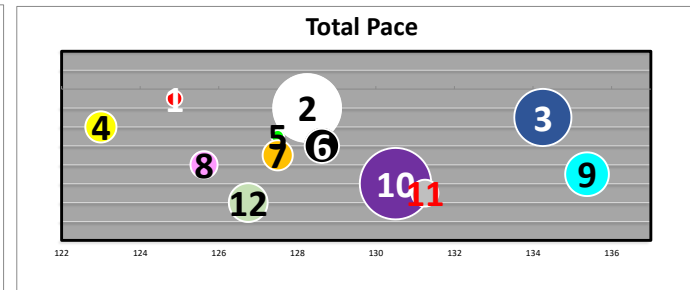

Race
9
T
Alw 72000n1x
1 1/8m

Projected
Pace
FAST

#	Horse Name	ML	Style	Jockey	Trainer	Form	LR/Dist	Comments
1	GOLD DRAGON QUEEN	30.0	C	GOLDENCENTS 11-10 (9)	DESORMEAUX BAROCIO	(57)		Brk thru gt;brshd4w1st
2	PRECIOUS BABY	12.0	E	TOM'S TRIBUTE 1-10 (8)	SMITH CASSIDY	(29)		Off slw;duel outsd;clr
3	BALLET DANCING	4.0	C	MEDAGLIA D'ORO 2-4 (1)	DETTORI CALLAGHAN	(44)*	X	Bit slow;lack room3/16
4	BARRISTER'S RIDE	15.0	P	CLUBHOUSE RIDE 6-6 (9)	GONZALEZ GAINES	(29)*		Ins;tip3w;edged 2nd
5	URBAN FAIRYTALE	8.0	P	DISTORTED HUMOR 2-2 (1)	VAZQUEZ PUYPE	(37)*		3wd into str; no rally
6	BATYAH	5.0	C	PIONEER OF THE NILE 4-4 (3)	VELAZQUEZ MOTION	(37)*		Steady erly;2w;imprvd
7	MYFAVORITEDAUGHTER	6.0	P	CARPE DIEM 5-7 (5)	BRAVO CERIN	(38)		Checkd early;steady1/4
8	ALMOST A FACTOR	10.0	P	THE FACTOR 8-9 (6)	BERRIOS GAINES	(37)*		Off slw/bpd;ins;mildly
9	GLENALL	8.0	PC	COULSTY 12-1 (12)	GAFFALIONE PAPAPRODROMOU	(44)*	X	Keen;ins;mvd out str
10	LEISUREWEAR	8.0	E	KODIAC 8-3 (4)	HERNANDEZ D'AMATO	(45)*		Rail speed;stayd clear
11	CLADDAGH CURE	20.0	P	SHAMAN GHOST 6-10 (11)	VAN HARTY	(44)		Inside; no response
12	KARAKATSIE	5.0	E	KARAKONTIE 8-8 (6)	ROSARIO PAPAPRODROMOU	(29)*		Bid3deep;led;flattened