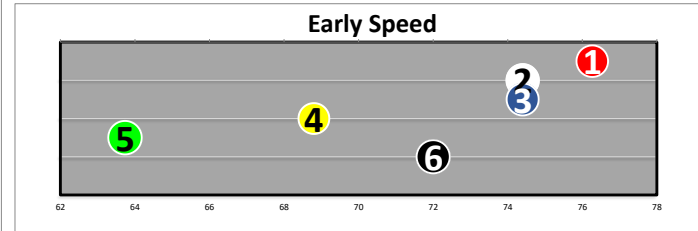

Race
6
D
SnAntno-G2
1 1/16m

Projected
Pace
FAST

#	Horse Name	ML	Style	Sire - Ped Rank Dist/ Surf & (Off)	Jockey	Trainer	Form	LR/Dist	Comments
1	HOPKINS	6.0	E	QUALITY ROAD 3-1 (3)	HERNANDEZ	BAFFERT	(30)*		Bpd st;vie3deep;best
2	STILLETTO BOY	5.0	E	SHACKLEFORD 6-6 (6)	SMITH	MOGER	(114)*		Bpd st;wide trip;empty
3	BREAKFAST RIDE	4.0	V	DISTORTED HUMOR 1-3 (2)	ROSARIO	SADLER	(31)		Lack rm3/16;bpd;surged
4	HUDSON RIDGE	6.0	P	AMERICAN PHAROAH 1-1 (4)	PRAT	BAFFERT	(22)2*		Ins;tipped out;improvd
5	HEYWOODS BEACH	3.5	V	SPEIGHTSTOWN 3-3 (1)	VAZQUEZ	SADLER	(52)		No match; kept on
6	COUNTRY GRAMMER	1.4	V	TONALIST 3-5 (5)	DETTORI	BAFFERT	(86)**	X	Lost path early;up 2nd