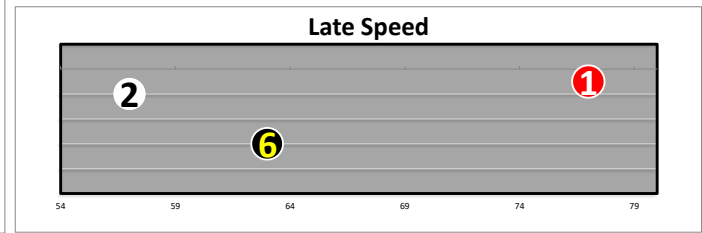

Race  
4  
D  
Md Sp Wt  
6f

Projected  
Pace  
**HONEST**

**LIMITED DATA, FIRST TIME STARTERS**

#	Horse Name	ML	Style	Sire - Ped Rank Dist/Surf & (Off)	Jockey	Trainer	Form	LR/Dist	Comments
1	JAM SESSION	8.0		MACLEAN'S MUSIC 6-6 (7)	KIMURA	MCCARTHY	(66)		Bpd early;outsd;faded
2	VEGAS BURNER	12.0		AMERICAN PHAROAH 1-1 (6)	FREY	PAPAPRODROMOU	(30)		Vie3deep;chsd3w;wknd
3	FAUSTIN	2.0		CURLIN 1-1 (2)	VAZQUEZ	BAFFERT	(F)		
4	SONORAN	6.0		RIDE ON CURLIN 8-8 (1)	VELAZQUEZ	BAFFERT	(F)		
5	YELLOW BRICK	2.5		QUALITY ROAD 1-3 (4)	PRAT	MANDELLA	(F)		
6	BLUEGRASS GO GO	20.0		SHARP AZTECA 7-7 (8)	MALDONADO	O'NEILL	(37)		Bpd st;checked hard3/8
7	WORCESTER	3.0		EMPIRE MAKER 4-3 (3)	HERNANDEZ	BAFFERT	(F)		
8	QUINCY MARKET	15.0		GHOSTZAPPER 4-5 (4)	HERRERA	YAKTEEN	(F)		