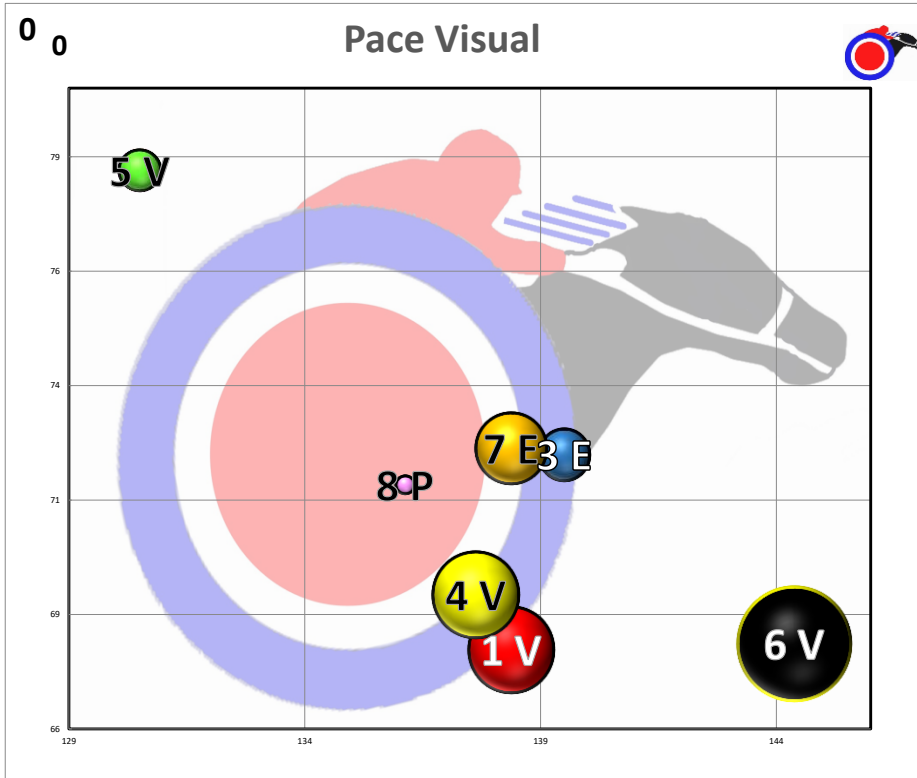

Race
8
D
LaBrea-G1
7f

Projected
Pace
NO PACE

#	Horse Name	ML	Style	Sire - Ped Rank Dist/Surf & (Off)	Jockey	Trainer	Form	LR/Dist	Comments
1	UNDER THE STARS	3.5	V	PIONEEROF THE NILE 4-5 (5)	PRAT	BAFFERT	(85)*	X	Bpd btw st;btw;willing
3	GANADORA	4.0	E	QUALITY ROAD 2-2 (4)	VELAZQUEZ	BAFFERT	(99)		Awkwrdr/lost iron start
4	MIDNIGHT MEMORIES	2.5	V	MASTERY 7-7 (6)	VAZQUEZ	BAFFERT	(85)*		Stmblld/bpd;3deep;clear
5	AIN'T EASY	6.0	V	INTO MISCHIEF 1-2 (3)	ROSARIO	D'AMATO	(37)2*		2w;bid/drifted out str
6	FUN TO DREAM	5.0	V	ARROGATE 4-1 (1)	HERNANDEZ	BAFFERT	(43)	X	Crowded2x;3-4w;bpd str
7	KIRSTENBOSCH	15.0	E	MIDNIGHT LUTE 6-6 (7)	KIMURA	SADLER	(34)*		Brk slw;5p;ran on str
8	AWAKE AT MIDNYTE	8.0	P	NYQUIST 3-4 (2)	GUTIERREZ	O'NEILL	(51)		In tight; checked 7/16