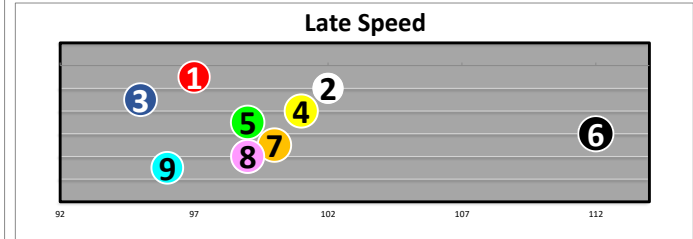

Race  
8  
D  
LaBrea-G1  
7f

Projected  
Pace  
**NO PACE**

#	Horse Name	ML	Style	Sire - Ped Rank Dist/Surf & (Off)	Jockey	Trainer	Form	LR/Dist	Comments
1	UNDER THE STARS	3.5	V	PIONEEROF THE NILE 4-5 (5)	PRAT	BAFFERT	(85)*	X	Bpd btw st;btw;willing
3	GANADORA	4.0	E	QUALITY ROAD 2-2 (4)	VELAZQUEZ	BAFFERT	(99)		Awkwrdr/lost iron start
4	MIDNIGHT MEMORIES	2.5	V	MASTERY 7-7 (6)	VAZQUEZ	BAFFERT	(85)*		Stmblld/bpd;3deep;clear
5	AIN'T EASY	6.0	V	INTO MISCHIEF 1-2 (3)	ROSARIO	D'AMATO	(37)2*		2w;bid/drifted out str
6	FUN TO DREAM	5.0	V	ARROGATE 4-1 (1)	HERNANDEZ	BAFFERT	(43)	X	Crowded2x;3-4w;bpd str
7	KIRSTENBOSCH	15.0	E	MIDNIGHT LUTE 6-6 (7)	KIMURA	SADLER	(34)*		Brk slw;5p;ran on str
8	AWAKE AT MIDNYTE	8.0	P	NYQUIST 3-4 (2)	GUTIERREZ	O'NEILL	(51)		In tight; checked 7/16

Race  
10  
D  
Malibu-G1  
7f

Projected  
Pace  
**HONEST**

#	Horse Name	ML	Style	Jockey	Trainer	Form	LR/Dist	Comments
1	FORBIDDEN KINGDOM	3.0	E	AMERICAN PHAROAH 2-5 (6)	HERNANDEZ	MANDELLA	(36)*	Met bid; gamely to wire
2	MESSIER	6.0	V	EMPIRE MAKER 4-4 (4)	VELAZQUEZ	BAFFERT	(51)	Bled; walked off
3	APPREHEND	8.0	V	ARROGATE 6-1 (1)	VAZQUEZ	MILLER	(34)*	Led 3p; 6p str; kept on
4	NAKATOMI	10.0	P	FIRING LINE 9-9 (9)	GAFFALIONE	WARD	(51)*	Ins; clrd 1/8; held
5	HOIST THE GOLD	12.0	P	MINESHAF 7-7 (6)	ROSARIO	STEWART	(35)*	7 wide; closed fast;
6	TAIBA	1.2	V	GUN RUNNER 1-2 (2)	SMITH	BAFFERT	(51)	2p1st; 4p upr; miss plc
7	PERFECT FLIGHT	12.0	V	UNCLE MO 4-3 (2)	SANTANA	MILLER	(34)*	5p bckstr; bid 3w; clear
8	STRAVA	15.0	P	INTO MISCHIEF 2-5 (4)	PRAT	STEWART	(29)	Vied; led; clear
9	STRAIGHT NO CHASER	20.0	E	SPEIGHTSTER 8-8 (8)	MALDONADO	BLACKER	(58)*	Vrd in st; mild urging