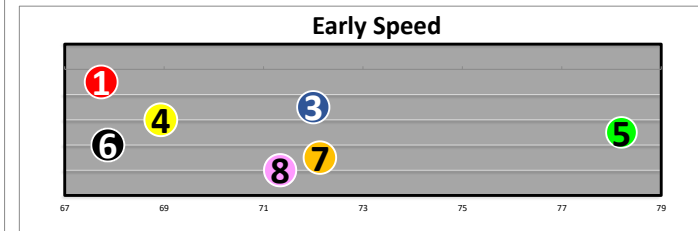

Race
8
D
LaBrea-G1
7f

Projected
Pace
NO PACE

#	Horse Name	ML	Style	Sire - Ped Rank Dist/Surf & (Off)	Jockey	Trainer	Form	LR/Dist	Comments
1	UNDER THE STARS	3.5	V	PIONEEROF THE NILE 4-5 (5)	PRAT	BAFFERT	(85)*	X	Bpd btw st;btw;willing
3	GANADORA	4.0	E	QUALITY ROAD 2-2 (4)	VELAZQUEZ	BAFFERT	(99)		Awkwrdr/lost iron start
4	MIDNIGHT MEMORIES	2.5	V	MASTERY 7-7 (6)	VAZQUEZ	BAFFERT	(85)*		Stmblld/bpd;3deep;clear
5	AIN'T EASY	6.0	V	INTO MISCHIEF 1-2 (3)	ROSARIO	D'AMATO	(37)2*		2w;bid/drifted out str
6	FUN TO DREAM	5.0	V	ARROGATE 4-1 (1)	HERNANDEZ	BAFFERT	(43)	X	Crowded2x;3-4w;bpd str
7	KIRSTENBOSCH	15.0	E	MIDNIGHT LUTE 6-6 (7)	KIMURA	SADLER	(34)*		Brk slw;5p;ran on str
8	AWAKE AT MIDNYTE	8.0	P	NYQUIST 3-4 (2)	GUTIERREZ	O'NEILL	(51)		In tight; checked 7/16