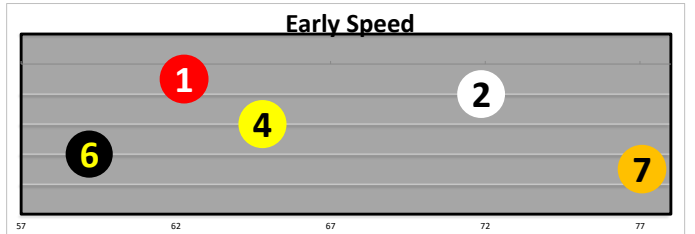

## **Monday - Day After Christmas Card**

ALGO GAP HORSES HIGHLIGHTED NAMES, PASCE ADVANTAGE BASED ON RUNNING STYLE HIGHLIGHTED CIRCLE

**PaceSheets**.com

SA  
Race  
1  
SAMthsMI-G2  
T  
1m

Projected  
Pace  
**HONEST**