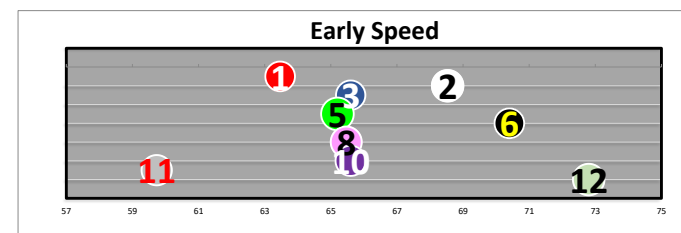

Race
5
T
Md Sp Wt
1m

Projected
Pace
HONEST

LIMITED DATA, FIRST TIME STARTERS

#	Horse Name	ML	Style	Sire - Ped Rank Dist/Surf & (Off)	Jockey	Trainer	Form	LR/Dist	Comments
1	COSMIC SOUL	30.0		COLLECTED 10-9 (10)	PEREIRA	HARTY	(52)		Bumped st;saved ground
2	HAWKER	3.0	P	JUSTIFY 5-7 (4)	ROSARIO	SADLER	(22)2		Waited ins;lack rm str
3	SECRET TREASURE	12.0		ARROGATE 1-5 (3)	DETTORI	MCCARTHY	(44)		2wd;btwn;traffic 1/8
4	MALTESE FALCON	4.0		CARAVAGGIO 7-11 (11)	PRAT	POWELL	(86)		
5	DANDY MAN SHINES	2.5	C	DANDY MAN 11-4 (1)	RISPOLI	MULLINS	(22)	X	Bp st;swung out;bp upr
6	GLENDALE	50.0	V	TEMPLE CITY 12-1 (12)	FRANKO-ANGE	KRULJAC	(22)		Came in/bpd st;3w;4-5w
7	ESCAPE ARTIST	10.0		GOOD MAGIC 3-3 (6)	VELAZQUEZ	MCCARTHY	(F)		
8	LOW EXPECTATIONS	8.0	E	NYQUIST 3-5 (5)	GUTIERREZ	GARCIA	(22)		Bpd st;resisted to1/16
9	ZIHUATANEJO	12.0		COLLECTED 9-12 (8)	GAFFALIONE	GLATT	(37)		Off slow;2-4w;improved
10	SMART CODE	8.0		HONOR CODE 8-9 (9)	FREY	GLATT	(22)	X	Check 2x;3-5w2nd;drftd
11	DARYL'S BOLT	30.0		BOLT D'ORO 2-2 (2)	VAZQUEZ	RUIS	(44)		2w;btwn;3w;mvd out str
12	ZIO JO	30.0		NYQUIST 6-8 (7)	HERNANDEZ	O'NEILL	(58)	X	Bpd 4deep1st;3deep 3/8