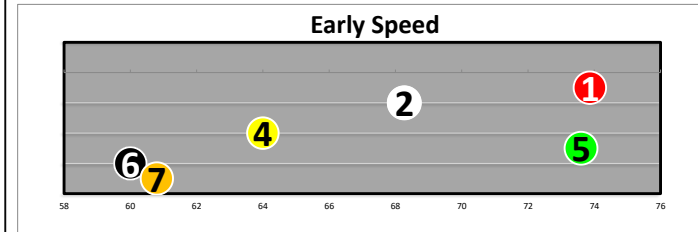

Race
3
T
SnGabrl-G2
1 1/8m

Projected
Pace
FAST

#	Horse Name	ML	Style	Sire - Ped Rank Dist/Surf & (Off)	Jockey	Trainer	Form	LR/Dist	Comments
1	RIP CITY	10.0	V	CITY ZIP 6-5 (5)	MALDONADO	O'NEILL	(30)*		Attnd pace;weakened
2	MASTEROFFFOXHOUNDS	2.0	E	WAR FRONT 2-2 (3)	SMITH	D'AMATO	(30)*	X	Bpd early;clear;nailed
3	DICEY MO CHARA	3.0	P	ADAAY 7-7 (1)	HERNANDEZ	POWELL	(31)*		3wd into str;no threat
4	GO ON	10.0	P	NYQUIST 1-1 (2)	GUTIERREZ	O'NEILL	(31)		Bobbled;led;chsd;wknd
5	BOB AND JACKIE	6.0	E	TWIRLING CANDY 3-4 (3)	VALDIVIA	PAPAPRODROMOU	(296)		6-4wd 1st;4w into str
6	PRINCE ABAMA	2.5	V	TAMAYUZ 5-3 (7)	PRAT	D'AMATO	(31)*		Clear 3rd; held well
7	FLASHIEST	10.0	C	MIZZEN MAST 4-6 (6)	ROSARIO	POWELL	(22)*		Ins;angld5wd;no menace