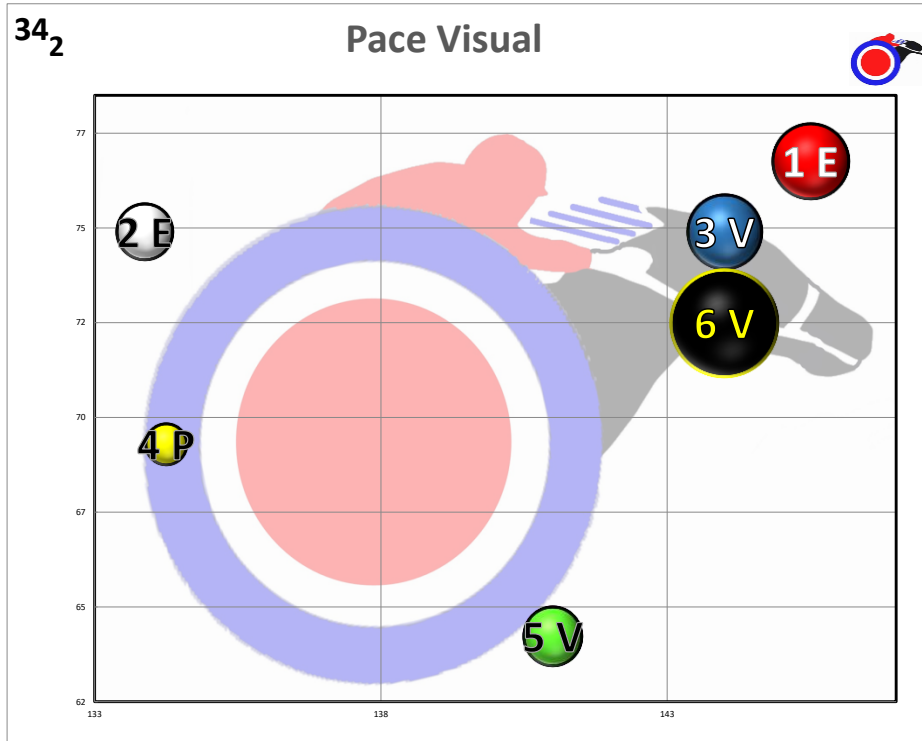

Race
6
D
SnAntno-G2
1 1/16m

Projected
Pace
FAST

#	Horse Name	ML	Style	Sire - Ped Rank Dist/ Surf & (Off)	Jockey	Trainer	Form	LR/Dist	Comments
1	HOPKINS	6.0	E	QUALITY ROAD 3-1 (3)	HERNANDEZ	BAFFERT	(30)*		Bpd st;vie3deep;best
2	STILLETTO BOY	5.0	E	SHACKLEFORD 6-6 (6)	SMITH	MOGER	(114)*		Bpd st;wide trip;empty
3	BREAKFAST RIDE	4.0	V	DISTORTED HUMOR 1-3 (2)	ROSARIO	SADLER	(31)		Lack rm3/16;bpd;surged
4	HUDSON RIDGE	6.0	P	AMERICAN PHAROAH 1-1 (4)	PRAT	BAFFERT	(22)2*		Ins;tipped out;improvd
5	HEYWOODS BEACH	3.5	V	SPEIGHTSTOWN 3-3 (1)	VAZQUEZ	SADLER	(52)		No match; kept on
6	COUNTRY GRAMMER	1.4	V	TONALIST 3-5 (5)	DETTORI	BAFFERT	(86)**	X	Lost path early;up 2nd