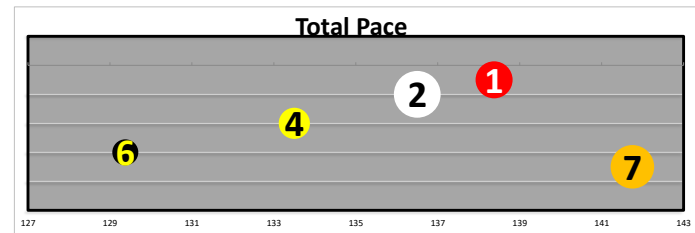

## **Monday - Day After Christmas Card**

ALGO GAP HORSES HIGHLIGHTED NAMES, PASCE ADVANTAGE BASED ON RUNNING STYLE HIGHLIGHTED CIRCLE

**PaceSheets**.com

SA  
Race  
1  
SAMthsMI-G2  
T  
1m

Projected  
Pace  
**HONEST**