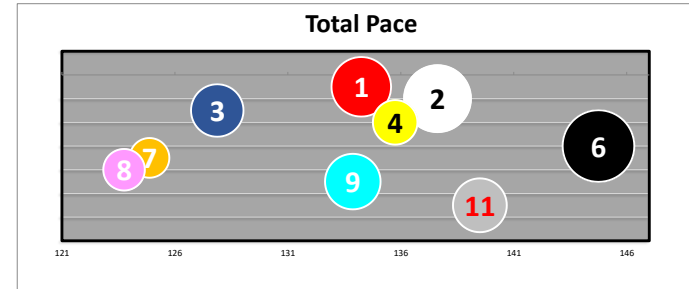

Race  
10  
D  
Malibu-G1  
7f

Projected  
Pace  
**HONEST**

#	Horse Name	ML	Style	Jockey	Trainer	Form	LR/Dist	Comments
1	FORBIDDEN KINGDOM	3.0	E	AMERICAN PHAROAH 2-5 (6)	HERNANDEZ	MANDELLA	(36)*	Met bid; gamely to wire
2	MESSIER	6.0	V	EMPIRE MAKER 4-4 (4)	VELAZQUEZ	BAFFERT	(51)	Bled; walked off
3	APPREHEND	8.0	V	ARROGATE 6-1 (1)	VAZQUEZ	MILLER	(34)*	Led 3p; 6p str; kept on
4	NAKATOMI	10.0	P	FIRING LINE 9-9 (9)	GAFFALIONE	WARD	(51)*	Ins; clrd 1/8; held
5	HOIST THE GOLD	12.0	P	MINESHAF 7-7 (6)	ROSARIO	STEWART	(35)*	7 wide; closed fast;
6	TAIBA	1.2	V	GUN RUNNER 1-2 (2)	SMITH	BAFFERT	(51)	2p1st; 4p upr; miss plc
7	PERFECT FLIGHT	12.0	V	UNCLE MO 4-3 (2)	SANTANA	MILLER	(34)*	5p bckstr; bid 3w; clear
8	STRAVA	15.0	P	INTO MISCHIEF 2-5 (4)	PRAT	STEWART	(29)	Vied; led; clear
9	STRAIGHT NO CHASER	20.0	E	SPEIGHTSTER 8-8 (8)	MALDONADO	BLACKER	(58)*	Vrd in st; mild urging

Race  
11  
T  
AmrcnOks-G1  
1 1/4m

Projected  
Pace  
**HONEST**

#	Horse Name	ML	Style	Jockey	Trainer	Form	LR/Dist	Comments
1	RHEA MOON	8.0	C	STARSPANGLEDBANNER 11-4 (2)	HERNANDEZ	D'AMATO	(58)	Checked 1st;angled 5wd
2	SPARKLE BLUE	8.0	P	HARD SPUN 2-8 (4)	ROSARIO	MOTION	(59)*	Trck ins;bid 2w1/8;clr
3	LADY CLEMENTINE	30.0	C	CHURCHILL 7-9 (5)	DETTORI	PAPAPRODROMOU	(29)*	Stp slw;bid4deep;clear
4	OAKHURST	30.0	C	MR SPEAKER 9-10 (9)	BERRIOS	D'AMATO	(59)	Ins1st;2-3p2nd;5p1/4
5	BELLSTREET BRIDIE	4.0	V	SIR PERCY 4-2 (5)	SMITH	GLATT	(32)*	Closest;clear;drew off
6	MISE EN SCENE	4.0	P	SIYOUNI 1-7 (3)	GAFFALIONE	WALSH	(51)	X Mild bid; flattened
7	SKIMS	6.0	V	FRANKEL 5-1 (1)	VELAZQUEZ	MCGAUGHEY	(72)*	Tracked 2p; held safe
8	PIZZA BIANCA	6.0	C	FASTNET ROCK 6-6 (8)	RISPOLI	MOTION	(22)	Mild rally btw;miss2nd
9	SALIMAH	3.5	PC	EL KABEIR 10-3 (5)	PRAT	BROWN	(43)*	Ins;2p5/16;4w1/4;rally
10	DUVET DAY	20.0	C	STARSPANGLEDBANNER 3-4 (10)	KIMURA	MCCARTHY	(32)	Bit slow;2wd;3wd;wknd
11	SCHOOL DANCE	15.0	P	ANIMAL KINGDOM 8-11 (11)	VAZQUEZ	D'AMATO	(44)3*	Re-engaged 1/4;cleared