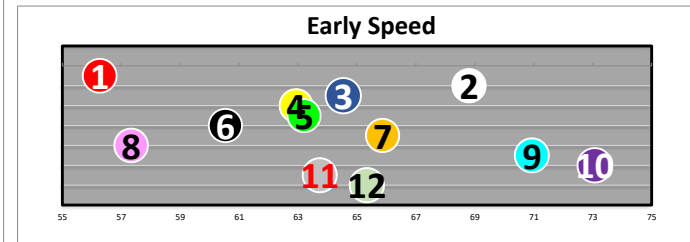

Race
9
T
Alw 72000n1x
1 1/8m

Projected
Pace
FAST

#	Horse Name	ML	Style	Jockey	Trainer	Form	LR/Dist	Comments
1	GOLD DRAGON QUEEN	30.0	C	GOLDENCENTS 11-10 (9)	DESORMEAUX BAROCIO	(57)		Brk thru gt;brshd4w1st
2	PRECIOUS BABY	12.0	E	TOM'S TRIBUTE 1-10 (8)	SMITH CASSIDY	(29)		Off slw;duel outsd;clr
3	BALLET DANCING	4.0	C	MEDAGLIA D'ORO 2-4 (1)	DETTORI CALLAGHAN	(44)*	X	Bit slow;lack room3/16
4	BARRISTER'S RIDE	15.0	P	CLUBHOUSE RIDE 6-6 (9)	GONZALEZ GAINES	(29)*		Ins;tip3w;edged 2nd
5	URBAN FAIRYTALE	8.0	P	DISTORTED HUMOR 2-2 (1)	VAZQUEZ PUYPE	(37)*		3wd into str; no rally
6	BATYAH	5.0	C	PIONEER OF THE NILE 4-4 (3)	VELAZQUEZ MOTION	(37)*		Steady erly;2w;imprvd
7	MYFAVORITEDAUGHTER	6.0	P	CARPE DIEM 5-7 (5)	BRAVO CERIN	(38)		Checkd early;steady1/4
8	ALMOST A FACTOR	10.0	P	THE FACTOR 8-9 (6)	BERRIOS GAINES	(37)*		Off slw/bpd;ins;mildly
9	GLENALL	8.0	PC	COULSTY 12-1 (12)	GAFFALIONE PAPAPRODROMOU	(44)*	X	Keen;ins;mvd out str
10	LEISUREWEAR	8.0	E	KODIAC 8-3 (4)	HERNANDEZ D'AMATO	(45)*		Rail speed;stayd clear
11	CLADDAGH CURE	20.0	P	SHAMAN GHOST 6-10 (11)	VAN HARTY	(44)		Inside; no response
12	KARAKATSIE	5.0	E	KARAKONTIE 8-8 (6)	ROSARIO PAPAPRODROMOU	(29)*		Bid3deep;led;flattened