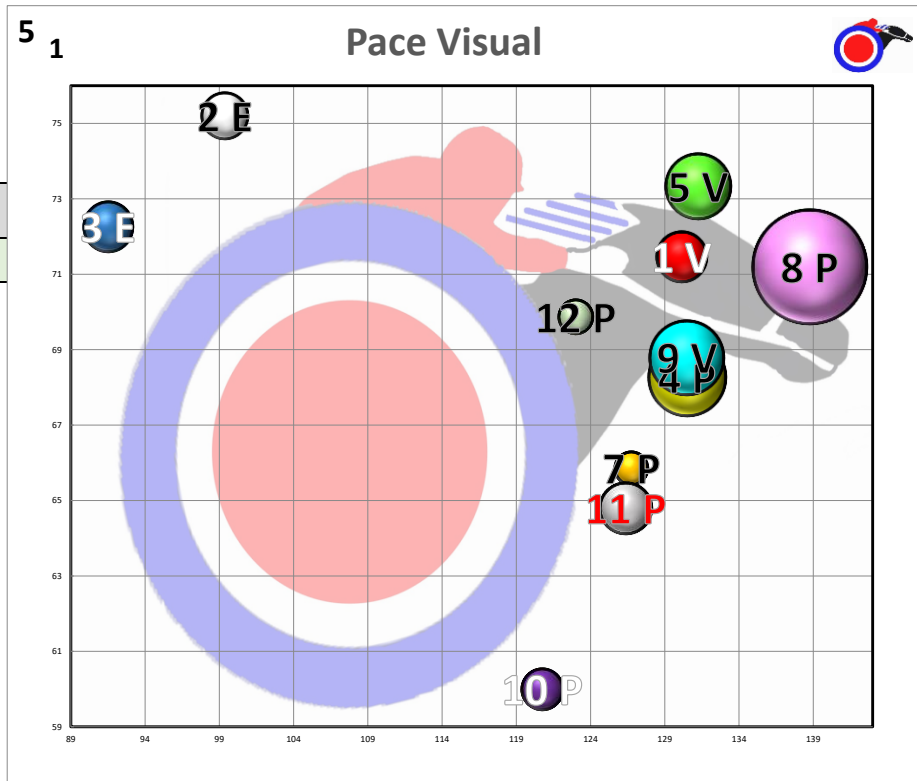

Race  
6  
D  
SnAntno-G2  
1 1/16m

Projected  
Pace  
**FAST**

#	Horse Name	ML	Style	Sire - Ped Rank Dist/ Surf & (Off)	Jockey	Trainer	Form	LR/Dist	Comments
1	HOPKINS	6.0	E	QUALITY ROAD 3-1 (3)	HERNANDEZ	BAFFERT	(30)*		Bpd st;vie3deep;best
2	STILLETTO BOY	5.0	E	SHACKLEFORD 6-6 (6)	SMITH	MOGER	(114)*		Bpd st;wide trip;empty
3	BREAKFAST RIDE	4.0	V	DISTORTED HUMOR 1-3 (2)	ROSARIO	SADLER	(31)		Lack rm3/16;bpd;surged
4	HUDSON RIDGE	6.0	P	AMERICAN PHAROAH 1-1 (4)	PRAT	BAFFERT	(22)2*		Ins;tipped out;improvd
5	HEYWOODS BEACH	3.5	V	SPEIGHTSTOWN 3-3 (1)	VAZQUEZ	SADLER	(52)		No match; kept on
6	COUNTRY GRAMMER	1.4	V	TONALIST 3-5 (5)	DETTORI	BAFFERT	(86)**	X	Lost path early;up 2nd

Race  
7  
T  
Alw 72000n1x  
6.5f

Projected  
Pace  
**Honest**

#	Horse Name	ML	Style	Sire - Ped Rank Dist/ Surf & (Off)	Jockey	Trainer	Form	LR/Dist	Comments
1	FLAME MCGOON	5.0	V	STANFORD 6-4 (7)	CURATOLO	GLATT	(38)		Keen ins; yielded late
2	SMILING MOLLY	8.0	E	SMILING TIGER 10-11 (9)	VAZQUEZ	HANSON	(38)*		Ins; angled out; gamely
3	D'S LOVELY SOPHIA	15.0	E	BIG BAD LEROYBROWN 6-10 (7)	CONTRERAS	PALMA	(38)		Off slow; 2w; swung out
4	BIG SHAMROCK	12.0	P	MR. BIG 2-7 (3)	MALDONADO	O'NEILL	(9)*		Brshd st; bid ins; clear
5	LADY MARYANN	12.0	V	CURLIN TO MISCHIEF 8-12 (1)	FREY	GUTIERREZ	(71)		Bobbled; 5wd; no bid
6	PIAZZETTA	50.0	P	SQUARE EDDIE 2-4 (5)	PAYERAS	ROSALES	(22)		Ins; stdyd sharply 1/4
7	ELEUTHERA	6.0	P	SQUARE EDDIE 5-3 (5)	GUTIERREZ	CECIL	(204)		Waitd trn; forcd in str
8	BIG BEAUTY	3.5	P	MR. BIG 2-7 (4)	PRAT	SADLER	(57)*		Step slow; 2-4w; outclsd
9	LA DEUXIEME ETOILE	5.0	V	NYQUIST 1-2 (2)	DETTORI	O'NEILL	(31)		On heels 3/8; angled 4wd
10	STARSHIP SKY	30.0	P	STORMIN FEVER 12-1 (11)	CEDILLO	SALDANA	(31)		Off bit slow; 4-6wd 2nd
11	TRUE PATRIOT	6.0	P	CLUBHOUSE RIDE 11-6 (11)	HERNANDEZ	GAINES	(31)		Step slow; ins; angled 3wd
12	DANCING DANA	8.0	P	CLUBHOUSE RIDE 8-7 (10)	BERRIOS	LEWIS	(71)		Met bids 3/8; yield 1/16