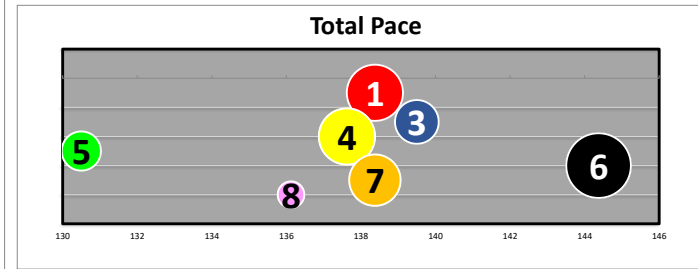

Race
8
D
LaBrea-G1
7f

Projected
Pace
NO PACE

#	Horse Name	ML	Style	Sire - Ped Rank Dist/Surf & (Off)	Jockey	Trainer	Form	LR/Dist	Comments
1	UNDER THE STARS	3.5	V	PIONEEROF THE NILE 4-5 (5)	PRAT	BAFFERT	(85)*	X	Bpd btw st;btw;willing
3	GANADORA	4.0	E	QUALITY ROAD 2-2 (4)	VELAZQUEZ	BAFFERT	(99)		Awkwrdr/lost iron start
4	MIDNIGHT MEMORIES	2.5	V	MASTERY 7-7 (6)	VAZQUEZ	BAFFERT	(85)*		Stmblld/bpd;3deep;clear
5	AIN'T EASY	6.0	V	INTO MISCHIEF 1-2 (3)	ROSARIO	D'AMATO	(37)2*		2w;bid/drifted out str
6	FUN TO DREAM	5.0	V	ARROGATE 4-1 (1)	HERNANDEZ	BAFFERT	(43)	X	Crowded2x;3-4w;bpd str
7	KIRSTENBOSCH	15.0	E	MIDNIGHT LUTE 6-6 (7)	KIMURA	SADLER	(34)*		Brk slw;5p;ran on str
8	AWAKE AT MIDNYTE	8.0	P	NYQUIST 3-4 (2)	GUTIERREZ	O'NEILL	(51)		In tight; checked 7/16