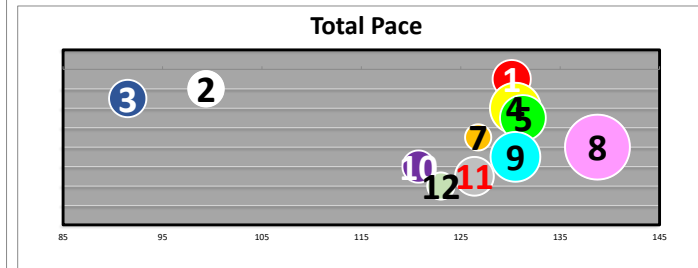

Race  
6  
D  
SnAntno-G2  
1 1/16m

Projected  
Pace  
**FAST**

#	Horse Name	ML	Style	Sire - Ped Rank Dist/ Surf & (Off)	Jockey	Trainer	Form	LR/Dist	Comments
1	HOPKINS	6.0	E	QUALITY ROAD 3-1 (3)	HERNANDEZ	BAFFERT	(30)*		Bpd st;vie3deep;best
2	STILLETTO BOY	5.0	E	SHACKLEFORD 6-6 (6)	SMITH	MOGER	(114)*		Bpd st;wide trip;empty
3	BREAKFAST RIDE	4.0	V	DISTORTED HUMOR 1-3 (2)	ROSARIO	SADLER	(31)		Lack rm3/16;bpd;surged
4	HUDSON RIDGE	6.0	P	AMERICAN PHAROAH 1-1 (4)	PRAT	BAFFERT	(22)2*		Ins;tipped out;improvd
5	HEYWOODS BEACH	3.5	V	SPEIGHTSTOWN 3-3 (1)	VAZQUEZ	SADLER	(52)		No match; kept on
6	COUNTRY GRAMMER	1.4	V	TONALIST 3-5 (5)	DETTORI	BAFFERT	(86)**	X	Lost path early;up 2nd

Race  
7  
T  
Alw 72000n1x  
6.5f

Projected  
Pace  
**Honest**

#	Horse Name	ML	Style	Sire - Ped Rank Dist/ Surf & (Off)	Jockey	Trainer	Form	LR/Dist	Comments
1	FLAME MCGOON	5.0	V	STANFORD 6-4 (7)	CURATOLO	GLATT	(38)		Keen ins; yielded late
2	SMILING MOLLY	8.0	E	SMILING TIGER 10-11 (9)	VAZQUEZ	HANSON	(38)*		Ins; angled out; gamely
3	D'S LOVELY SOPHIA	15.0	E	BIG BAD LEROYBROWN 6-10 (7)	CONTRERAS	PALMA	(38)		Off slow; 2w; swung out
4	BIG SHAMROCK	12.0	P	MR. BIG 2-7 (3)	MALDONADO	O'NEILL	(9)*		Brshd st; bid ins; clear
5	LADY MARYANN	12.0	V	CURLIN TO MISCHIEF 8-12 (1)	FREY	GUTIERREZ	(71)		Bobbled; 5wd; no bid
6	PIAZZETTA	50.0	P	SQUARE EDDIE 2-4 (5)	PAYERAS	ROSALES	(22)		Ins; stdyd sharply 1/4
7	ELEUTHERA	6.0	P	SQUARE EDDIE 5-3 (5)	GUTIERREZ	CECIL	(204)		Waitd trn; forcd in str
8	BIG BEAUTY	3.5	P	MR. BIG 2-7 (4)	PRAT	SADLER	(57)*		Step slow; 2-4w; outclsd
9	LA DEUXIEME ETOILE	5.0	V	NYQUIST 1-2 (2)	DETTORI	O'NEILL	(31)		On heels 3/8; angled 4wd
10	STARSHIP SKY	30.0	P	STORMIN FEVER 12-1 (11)	CEDILLO	SALDANA	(31)		Off bit slow; 4-6wd 2nd
11	TRUE PATRIOT	6.0	P	CLUBHOUSE RIDE 11-6 (11)	HERNANDEZ	GAINES	(31)		Step slow; ins; angled 3wd
12	DANCING DANA	8.0	P	CLUBHOUSE RIDE 8-7 (10)	BERRIOS	LEWIS	(71)		Met bids 3/8; yield 1/16