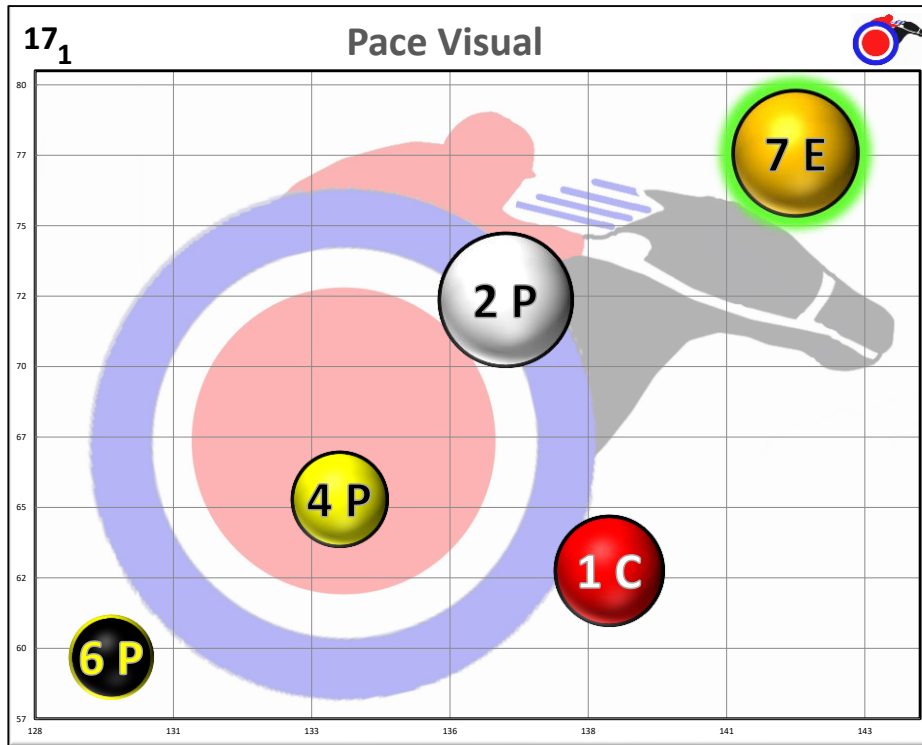

## **Monday - Day After Christmas Card**

ALGO GAP HORSES HIGHLIGHTED NAMES, PASCE ADVANTAGE BASED ON RUNNING STYLE HIGHLIGHTED CIRCLE

**PaceSheets**.com

SA  
Race  
1  
SAMthsMI-G2  
T  
1m

Projected  
Pace  
**HONEST**