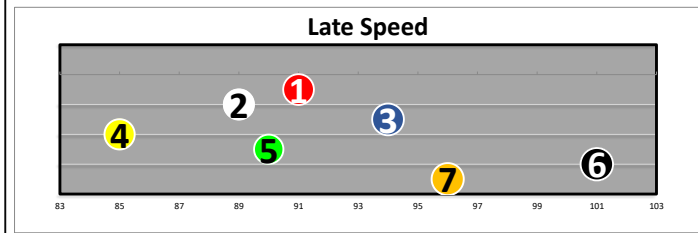

Race
3
T
SnGabrl-G2
1 1/8m

Projected
Pace
FAST

#	Horse Name	ML	Style	Sire - Ped Rank Dist/Surf & (Off)	Jockey	Trainer	Form	LR/Dist	Comments
1	RIP CITY	10.0	V	CITY ZIP 6-5 (5)	MALDONADO	O'NEILL	(30)*		Attnd pace;weakened
2	MASTEROFFFOXHOUNDS	2.0	E	WAR FRONT 2-2 (3)	SMITH	D'AMATO	(30)*	X	Bpd early;clear;nailed
3	DICEY MO CHARA	3.0	P	ADAAY 7-7 (1)	HERNANDEZ	POWELL	(31)*		3wd into str;no threat
4	GO ON	10.0	P	NYQUIST 1-1 (2)	GUTIERREZ	O'NEILL	(31)		Bobbled;led;chsd;wknd
5	BOB AND JACKIE	6.0	E	TWIRLING CANDY 3-4 (3)	VALDIVIA	PAPAPRODROMOU	(296)		6-4wd 1st;4w into str
6	PRINCE ABAMA	2.5	V	TAMAYUZ 5-3 (7)	PRAT	D'AMATO	(31)*		Clear 3rd; held well
7	FLASHIEST	10.0	C	MIZZEN MAST 4-6 (6)	ROSARIO	POWELL	(22)*		Ins;angld5wd;no menace