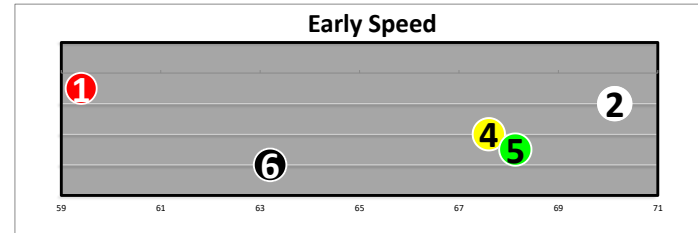

Race
2
D
Md Sp Wt
1m

Projected
Pace
FAST

#	Horse Name	ML	Style	Sire - Ped Rank Dist/Surf & (Off)	Jockey	Trainer	Form	LR/Dist	Comments
1	PRINCIP	2.5	E	VIOLENCE 4-4 (5)	PRAT	GLATT	(38)	X	Clear 5/16; overtkn3/16
2	PURIFIED	2.0	P	LORD NELSON 6-5 (4)	VELAZQUEZ	BAFFERT	(38)		Awkward st; 5-4wide
3	BLETCHLEY PARK	3.5	E	NYQUIST 2-3 (2)	HERNANDEZ	BAFFERT	(38)2		Bp; lost pth5/8; vie btw
4	MASTERMIND	15.0	E	WILL TAKE CHARGE 4-5 (6)	MALDONADO	RUIZ	(31)		Bpd st; luggd/bp midstr
5	MIGRATION	6.0	P	TAPIT 1-1 (1)	SMITH	SPAWR	(38)		Bp st; 7-2w1st; gain 3rd
6	PALAGIO	3.0	P	PRACTICAL JOKE 3-2 (2)	ESPINOZA	SHIRREFFS	(38)		Bp/crowded st; wide trp