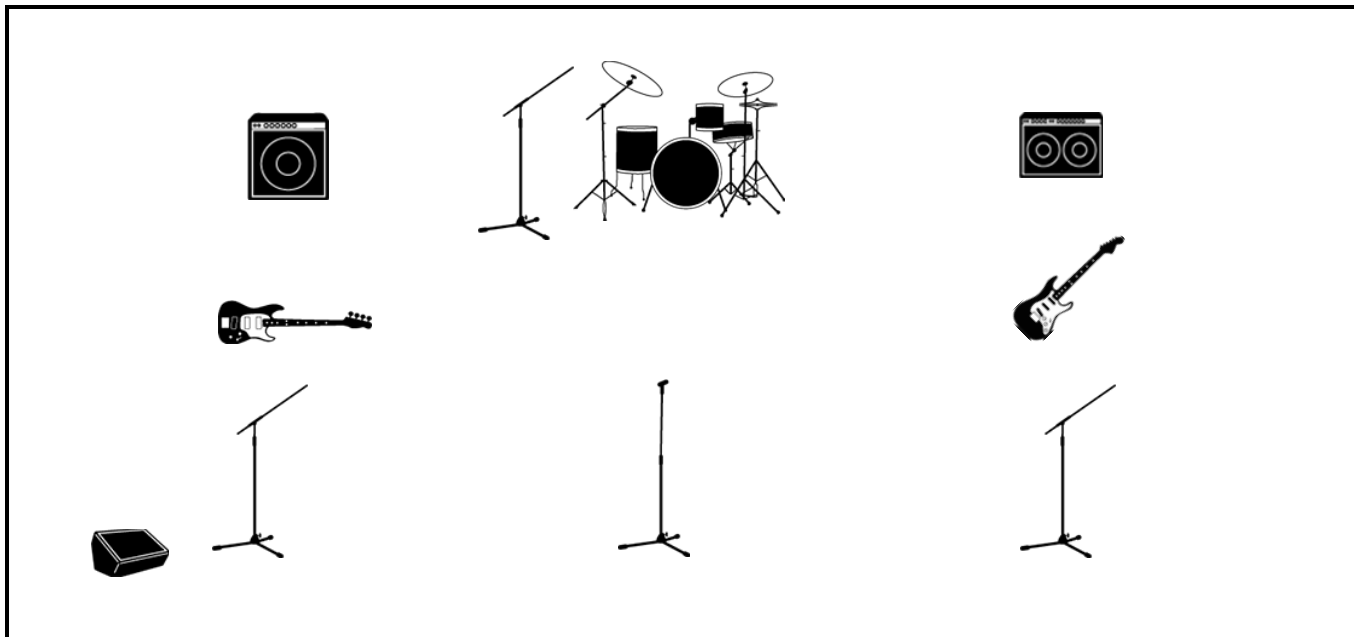

BAND NAME

Two Beer Tommy

VENUE

Saddle Up @ Q

DATE / TIME

Sat Nov 25

STAGE

INPUT LIST

1	Kick	9	Vox SR	17		25	
2	Snare	10	Vox Center	18		26	
3	Rack 1	11	Vox SL	19		27	
4	Floor	12		20		28	
5	Side Snare	13		21		29	
6	Drum Vox	14		22		30	
7	Bass Amp SL	15		23		31	
8	Guitar Amp SR	16		24		32	

NOTES

All members have in ear monitors. Extra wedge by bass. Center Vox has wireless Mic