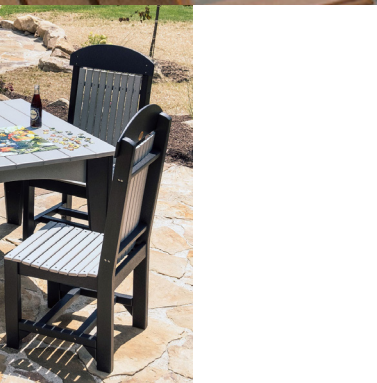

Regular Chair

Classic Side Chair (Regular Chair)

Dining Height

Price $390.35 Premium $425.50

Counter Height

Price $423.65 Premium $469.90

Bar Height

Price $440.30 Premium $486.55

Dining

LuxCraft makes luxurious outdoor dining simple. Enjoy your next gathering on furniture that's crafted to weather every season for years to come. From chairs and benches to poly dining and picnic tables, we have everything you need to bring the comforts of home to the great outdoors.