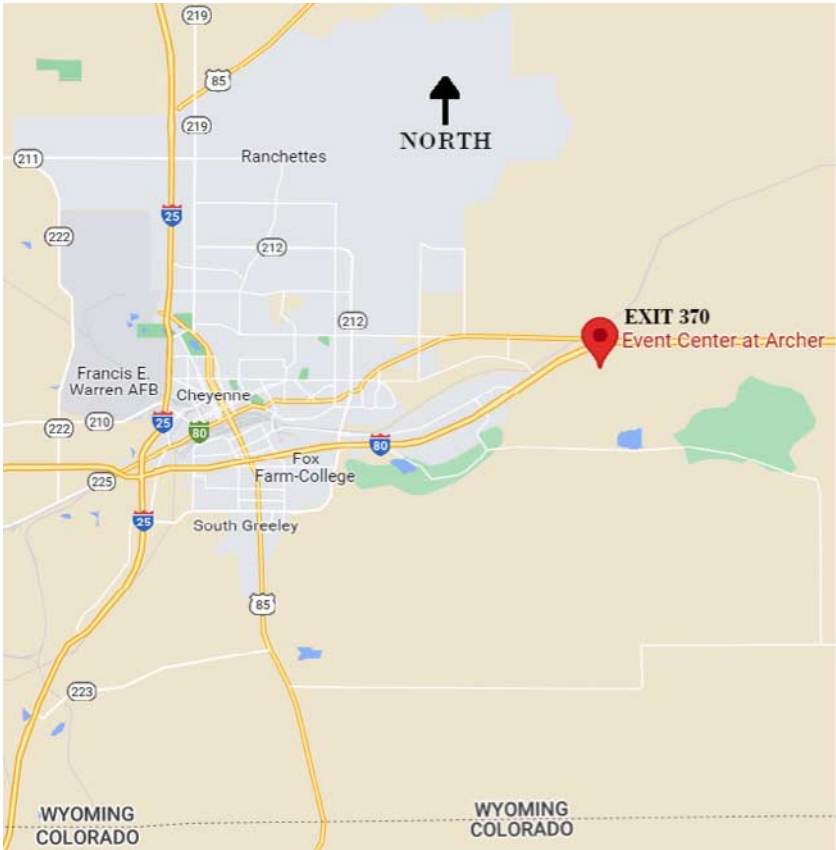

ROUTES TO THE SHOW

From I-25 take the I-80 East exit to I-80 Exit 370 turn right, follow road thru roundabout. The Event Center is on the left. Follow directions from CKC staff on where to park or unload.