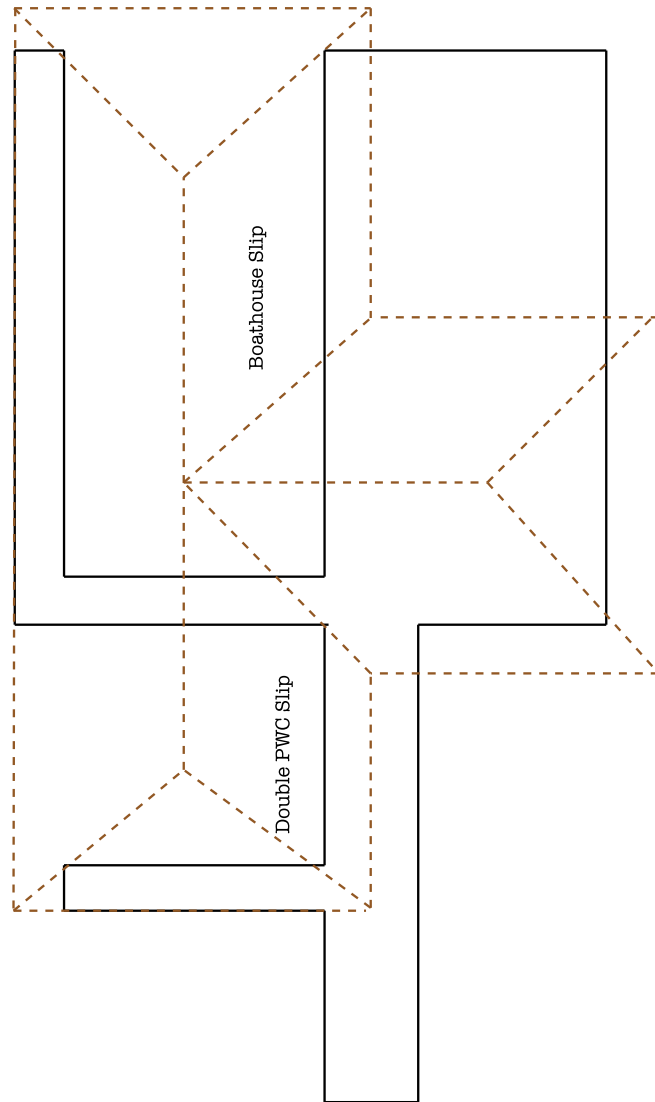

Dock, Deck, Boathouse & Covered PWC Partial Shade

Cichra Docks
Albertcichrabuilders.com
(407) 275 - 8954