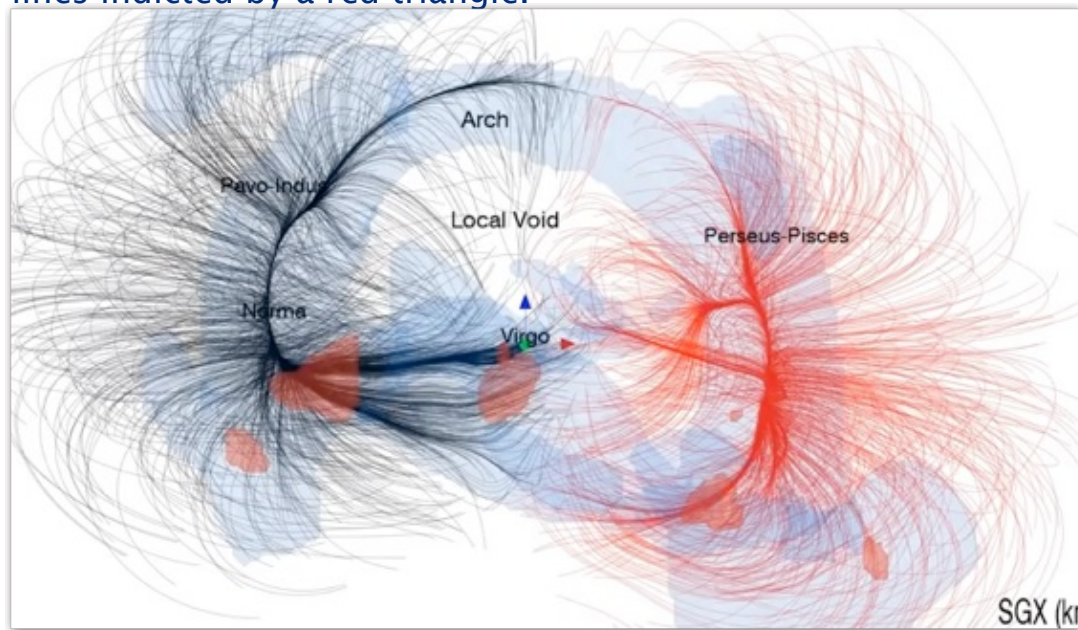

## STAR SYSTEM NEURONS

December 6, 2014

[The links to the Nature videos on Laniakea ~ see site.](#)

[Supernova Blasts & Milky Way Mysteries](#) [And the Great Attractor](#)

Procyon was an Ancient North Star. South of the ecliptic is Sirius today aligned with Gemini's knee across the Sun from Vega Star system (movie "Contact" first communication).

The astronomers work 40 years on this model gathering information and data to map this section of the universe.

Shapley and Lepus- above HERCULES and mid Pisces we are identified among the constellations with Virgo & Coma : Velocity flow lines. Energies from tiny ends go toward the globular cluster in the center.

"The Laniakea Supercluster of Galaxies" published in Nature, volume 513, number 7516, p.71 (4 September 2014).

The constellation of Hercules is above Ophis and Serpens. Lepus constellation is the wolf.

Two energy centers drawing us into its center near Virgo. Our solar system is at the end of the black neuron close to the red lines indicated by a red triangle.

ONce again we see the constellation of Ophiuchus the snake tamer at the top of the black connections with Virgo in green.