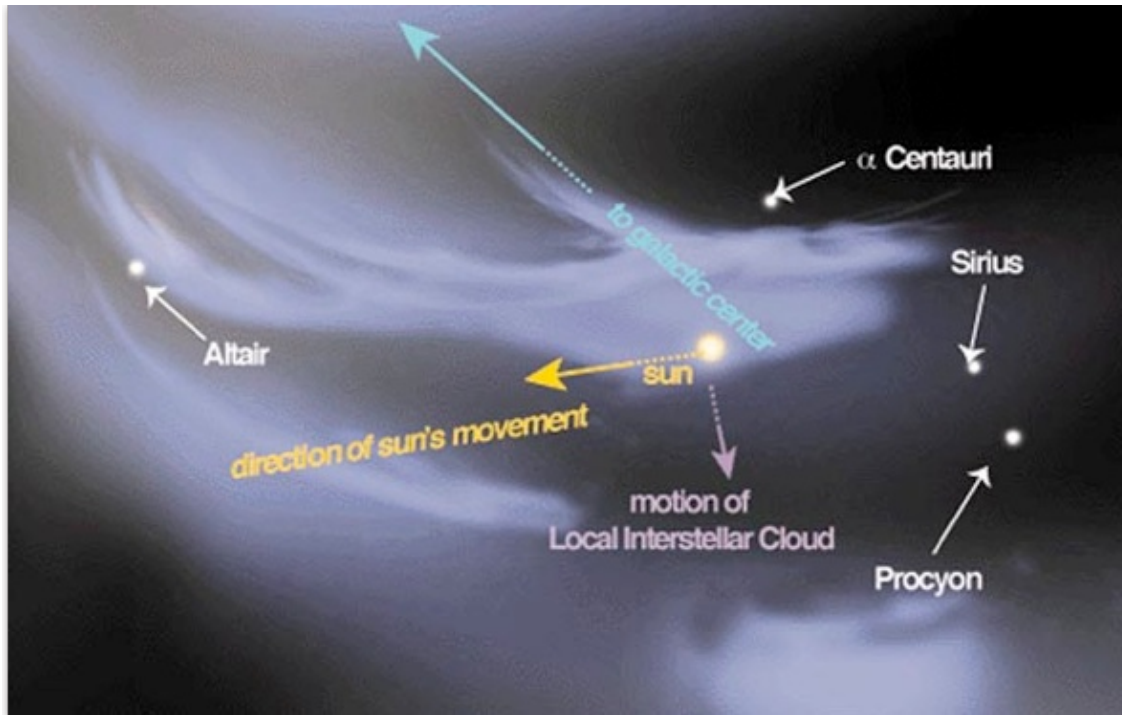

# NEURAL NETWORK OF STARS

Intro    Novel Erased    WHO DID IT?    SUPERNOVA  
Astro NEWS    IceAge    Austin Skies    Blog  
ASTROLOGY 13th Sign

## STAR SYSTEM NEURONS

December 6, 2014

[The links to the Nature videos on Laniakea ~ see site.](#)

[Supernova Blasts & Milky Way Mysteries](#) [And the Great Attractor](#)

Procyon was an Ancient North Star. South of the ecliptic is Sirius today aligned with Gemini's knee across the Sun from Vega Star system (movie "Contact" first communication).

The astronomers work 40 years on this model gathering information and data to map this section of the universe.

Shapley and Lepus- above HERCULES and mid Pisces we are identified among the constellations with Virgo & Coma : Velocity flow lines. Energies from tiny ends go toward the globular cluster in the center.

Two energy centers drawing us into its center near Virgo. Our solar system is at the end of the black neuron close to the red lines indicated by a red triangle.

ONce again we see the constellation of Ophiuchus the snake tamer at the top of the black connections with Virgo in green.