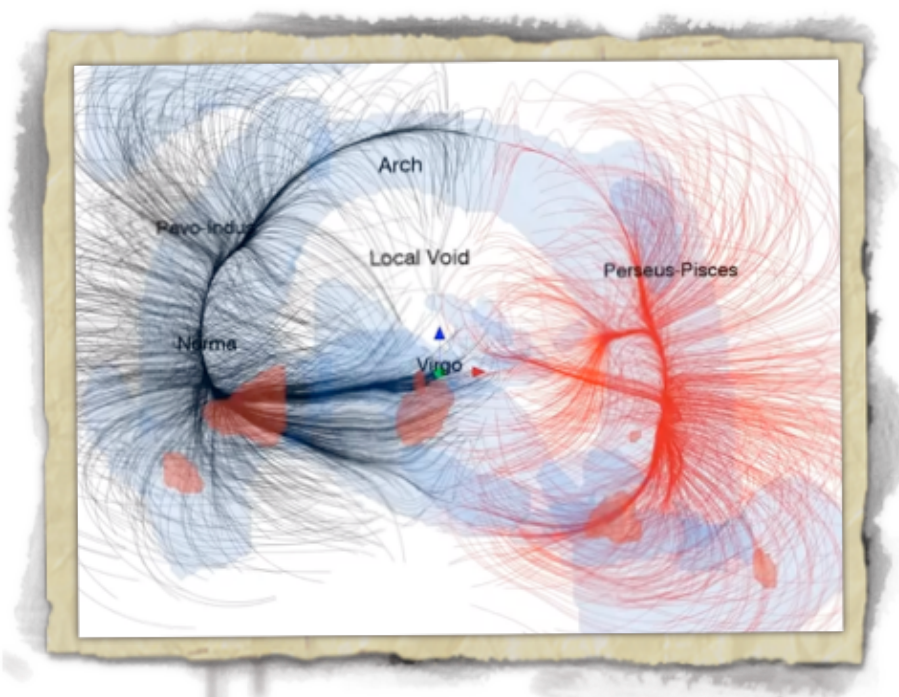

# NEURAL NETWORK OF STARS

Intro    Novel Erased    WHO DID IT?    SUPERNOVA  
Astro NEWS    IceAge    Austin Skies    Blog  
ASTROLOGY 13th Sign

## STAR SYSTEM NEURONS

December 6, 2014

[The links to the Nature videos on Laniakea ~ see site.](#)

[Supernova Blasts & Milky Way Mysteries](#) [And the Great Attractor](#)

Procyon was an Ancient North Star. South of the ecliptic is Sirius today aligned with Gemini's knee across the Sun from Vega Star system (movie "Contact" first communication).

The astronomers work 40 years on this model gathering information and data to map this section of the universe.

Shapley and Lepus- above HERCULES and mid Pisces we are identified among the constellations with Virgo & Coma : Velocity flow lines. Energies from tiny ends go toward the globular cluster in the center.

Two energy centers drawing us into its center near Virgo. Our solar system is at the end of the black neuron close to the red lines indicated by a red triangle.

ONce again we see the constellation of Ophiuchus the snake tamer at the top of the black connections with Virgo in green.