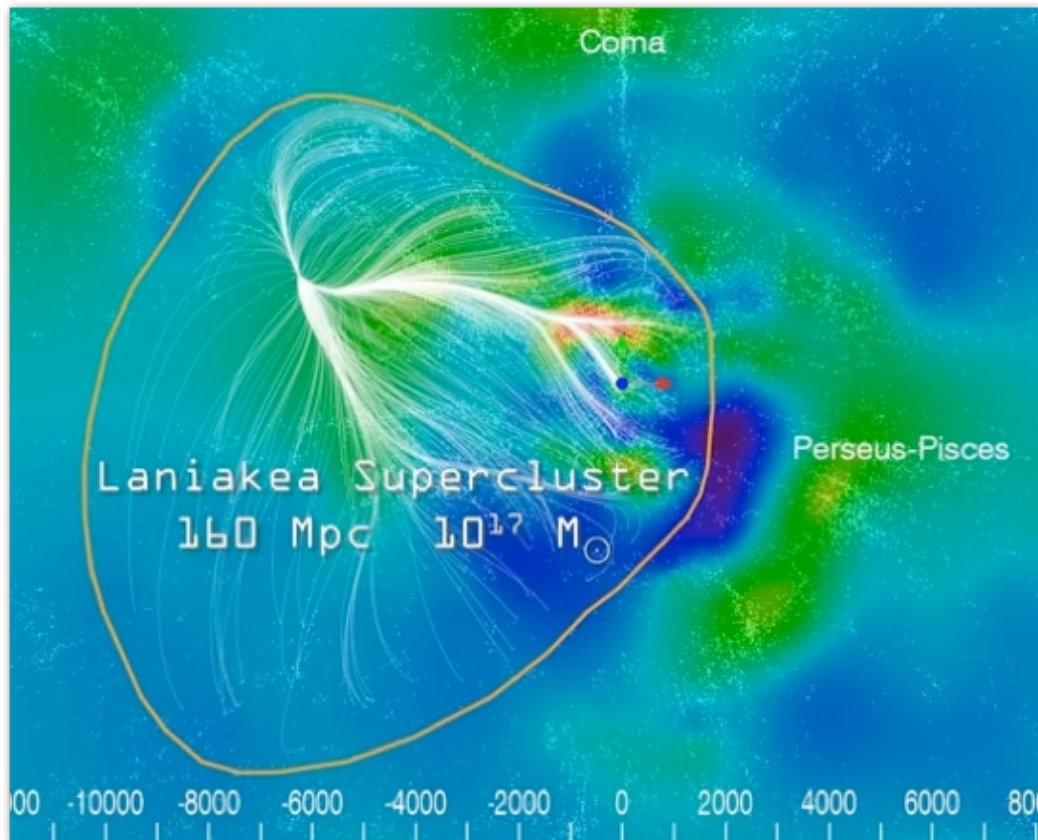

## STAR SYSTEM NEURONS

December 6, 2014

[The links to the Nature videos on Laniakea ~ see site.](#)

[Supernova Blasts & Milky Way Mysteries](#) [And the Great Attractor](#)

Procyon was an Ancient North Star. South of the ecliptic is Sirius today aligned with Gemini's knee across the Sun from Vega Star system (movie "Contact" first communication).

The astronomers work 40 years on this model gathering information and data to map this section of the universe.

Shapley and Lepus- above HERCULES and mid Pisces we are identified among the constellations with Virgo & Coma : Velocity flow lines. Energies from tiny ends go toward the globular cluster in the center.

"The Laniakea Supercluster of Galaxies" published in Nature, volume 513, number 7516, p.71 (4 September 2014).

The constellation of Hercules is above Ophis and Serpens. Lepus constellation is the wolf.

Two energy centers drawing us into its center near Virgo. Our solar system is at the end of the black neuron close to the red lines indicated by a red triangle.

ONce again we see the constellation of Ophiuchus the snake tamer at the top of the black connections with Virgo in green.