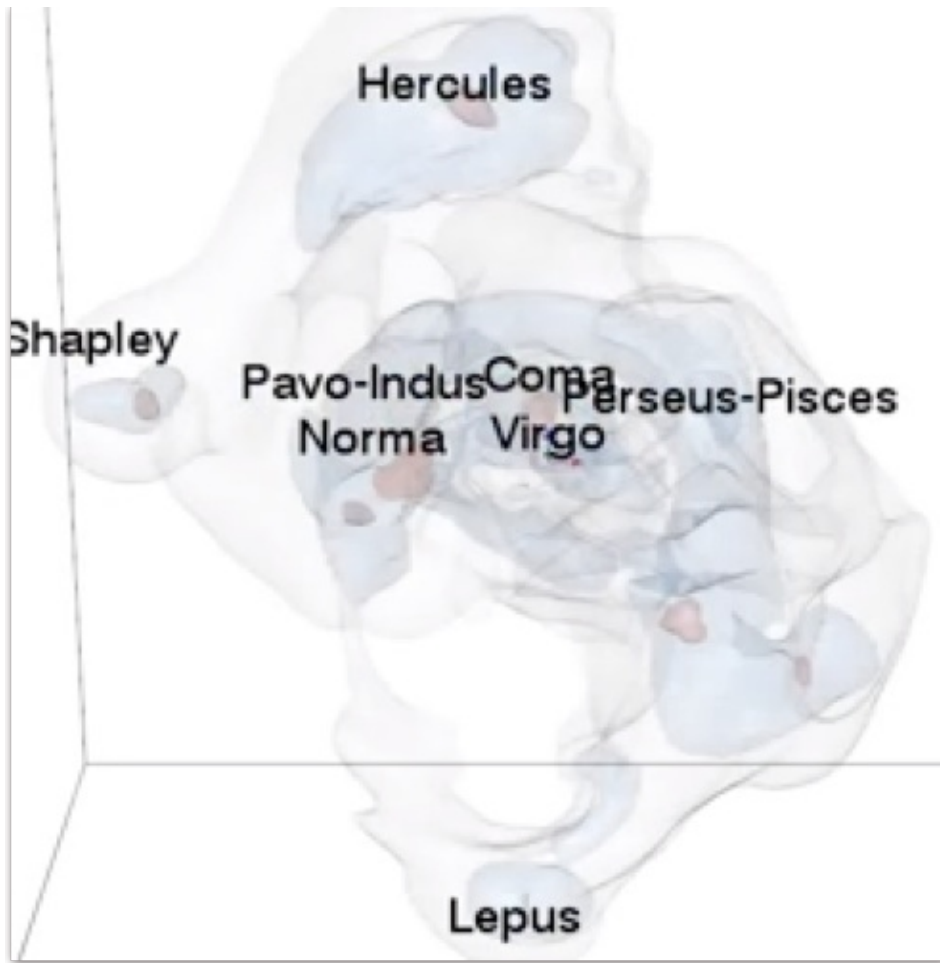

## STAR SYSTEM NEURONS

December 6, 2014

[The links to the Nature videos on Laniakea ~ see site.](#)

[Supernova Blasts & Milky Way Mysteries](#) [And the Great Attractor](#)

Procyon was an Ancient North Star. South of the ecliptic is Sirius today aligned with Gemini's knee across the Sun from Vega Star system (movie "Contact" first communication).

The astronomers work 40 years on this model gathering information and data to map this section of the universe.

Shapley and Lepus- above HERCULES and mid Pisces we are identified among the constellations with Virgo & Coma : Velocity flow lines. Energies from tiny ends go toward the globular cluster in the center.

"The Laniakea Supercluster of Galaxies" published in Nature, volume 513, number 7516, p.71 (4 September 2014).

The constellation of Hercules is above Ophis and Serpens. Lepus constellation is the wolf.

Two energy centers drawing us into its center near Virgo. Our solar system is at the end of the black neuron close to the red lines indicated by a red triangle.

ONce again we see the constellation of Ophiuchus the snake tamer at the top of the black connections with Virgo in green.