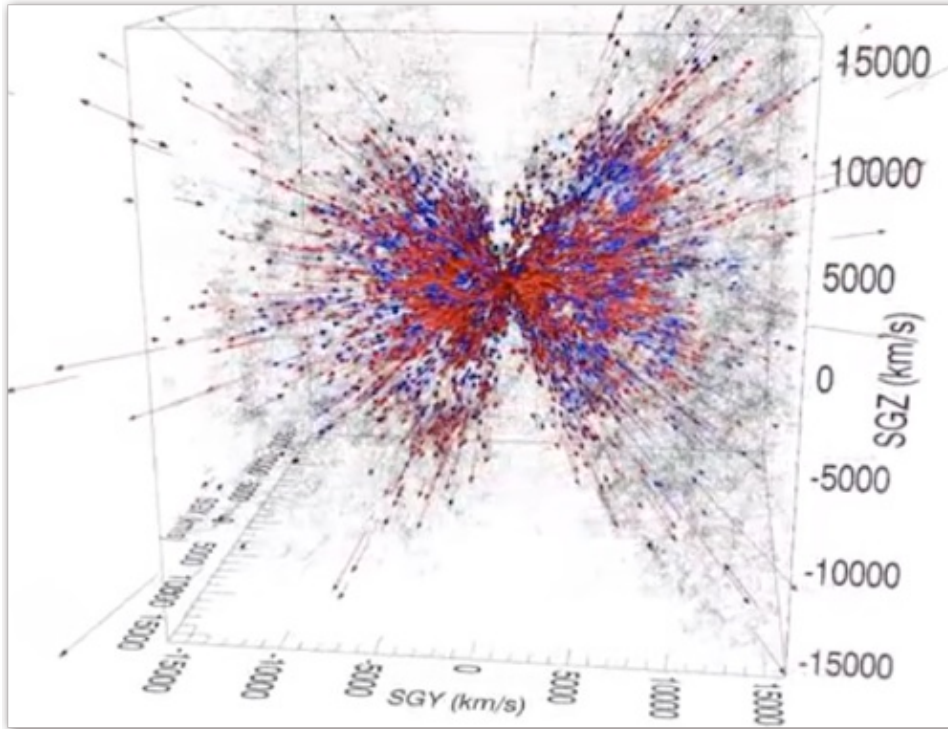

"The Laniakea Supercluster of Galaxies" published in Nature, volume 513, number 7516, p.71 (4 September 2014).

The constellation of Hercules is above Ophis and Serpens. Lepus constellation is the wolf.