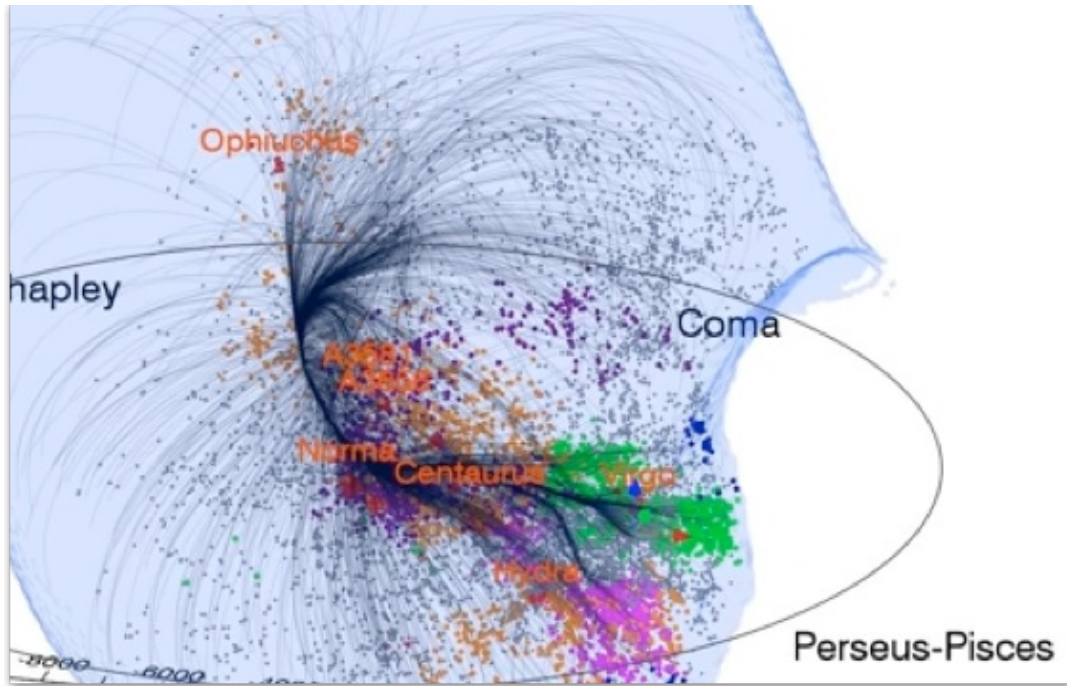

## STAR SYSTEM NEURONS

December 6, 2014

[The links to the Nature videos on Laniakea ~ see site.](#)

[Supernova Blasts & Milky Way Mysteries](#) [And the Great Attractor](#)

Procyon was an Ancient North Star. South of the ecliptic is Sirius today aligned with Gemini's knee across the Sun from Vega Star system (movie "Contact" first communication).

The astronomers work 40 years on this model gathering information and data to map this section of the universe.

Shapley and Lepus- above HERCULES and mid Pisces we are identified among the constellations with Virgo & Coma : Velocity flow lines. Energies from tiny ends go toward the globular cluster in the center.

"The Laniakea Supercluster of Galaxies" published in Nature, volume 513, number 7516, p.71 (4 September 2014).

The constellation of Hercules is above Ophis and Serpens. Lepus constellation is the wolf.

Two energy centers drawing us into its center near Virgo. Our solar system is at the end of the black neuron close to the red lines indicated by a red triangle.

ONce again we see the constellation of Ophiuchus the snake tamer at the top of the black connections with Virgo in green.