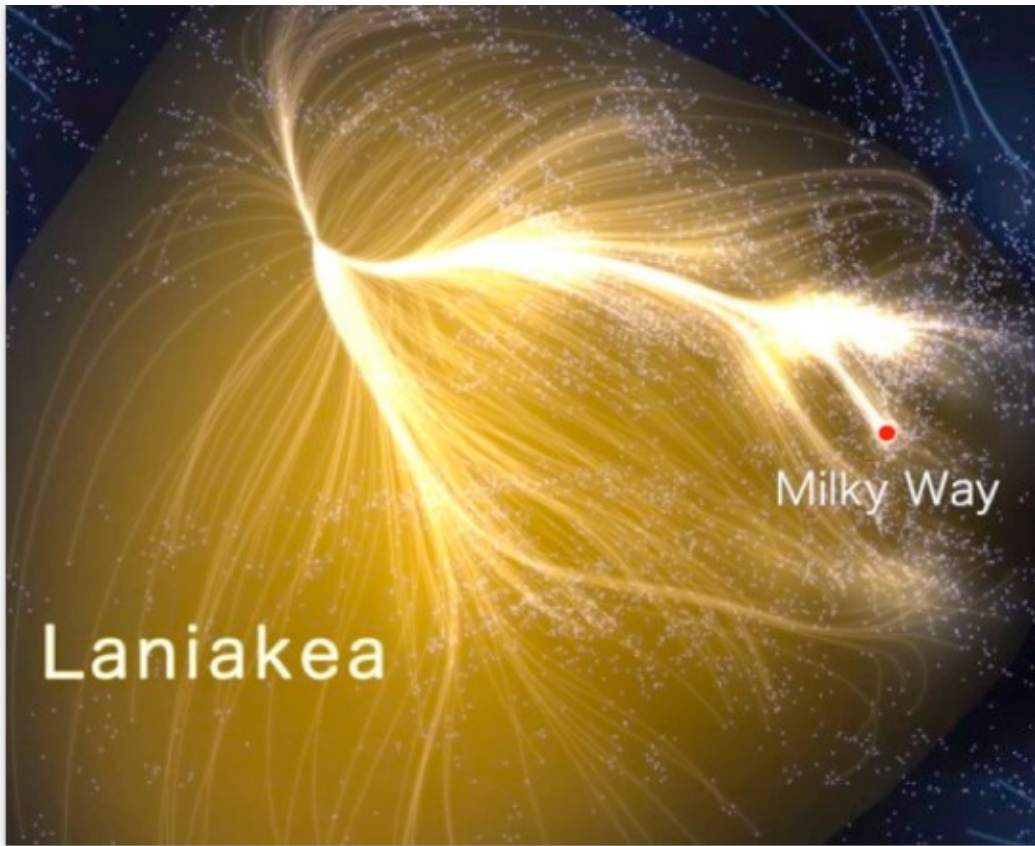

## STAR SYSTEM NEURONS

December 6, 2014

[The links to the Nature videos on Laniakea ~ see site.](#)

[Supernova Blasts & Milky Way Mysteries](#) [And the Great Attractor](#)

Procyon was an Ancient North Star. South of the ecliptic is Sirius today aligned with Gemini's knee across the Sun from Vega Star system (movie "Contact" first communication).

The astronomers work 40 years on this model gathering information and data to map this section of the universe.

Shapley and Lepus- above HERCULES and mid Pisces we are identified among the constellations with Virgo & Coma : Velocity flow lines. Energies from tiny ends go toward the globular cluster in the center.

"The Laniakea Supercluster of Galaxies" published in Nature, volume 513, number 7516, p.71 (4 September 2014).

The constellation of Hercules is above Ophis and Serpens. Lepus constellation is the wolf.

Two energy centers drawing us into its center near Virgo. Our solar system is at the end of the black neuron close to the red lines indicated by a red triangle.

ONce again we see the constellation of Ophiuchus the snake tamer at the top of the black connections with Virgo in green.