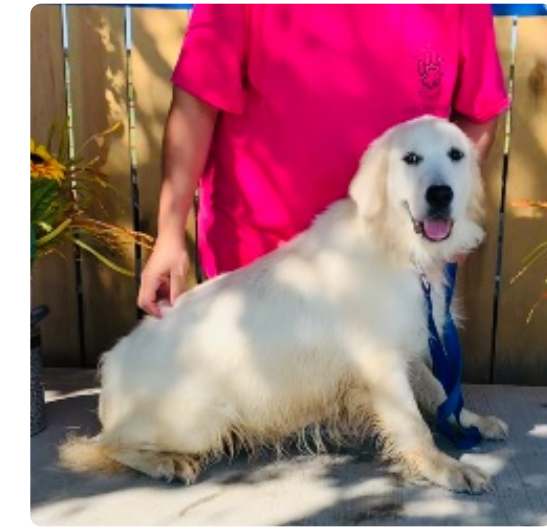

Certificate of Pedigree

NOK Princess Gabriella

Owner: Jennifer Snook
Gender: Bitch
Date of Birth: Nov 28, 2020
Color: White

Breeder: Misty Moncada
Breed: Golden Retriever
Registrations: AKC: SS23000102

Dewmist's Chase of Grandlake Goldens Oct 16, 2016, AKC: SR95474502	Thevenet Chase Of Best Of Show Goldens	Thevenet Pep's Team	4CC's,1CACIB, 2BOB,1 BOG,1 RBIS Remington Ringmaster Nov 7, 2002, LOF: 052705/07006	Ritzilyn Brandon Jun 30, 2000 Remington Remember Me	
			Thevenet Vanidad Mistica	Thevenet Lord Of The Rings Thevenet Diabolic Dreams	
		Zhemchuzhina Imperatritsy Of Priority And Majesty	Big Boss of the Famous Family	Int. Sh. Ch , Int. Ch , Lux/Dk/Dt-VDH/Swiss/Fr. Ch Ashbury Angel Heart Mar 25, 2005, LOF: 64360/8908 WW'12. HSCH. HJCH. Dewmist Star of The Blue Hope Mar 2, 2006	Mol Arny Samyi Lutchiy Droug Beatris Samiy Luchshiy Drug
			Nelli Samiy Lutchiy Droug	Fiveshill Silent Observer Solea Land Mabella	
	Dewmist's Merida Of Best Of Show Golden	Dumbledore II	Solea Land Dastin	Loverboy Alisa	
			Naomi	Inassicas Broom Dewmist Days Of Diamonds	
		Clumbret Near To Heart	Dewmist Dandy Knight	Erinderry King Of The Blues Joy of Golden Duck	Dewmist Silk Screen Cosmona's Keepsake
			Ajsa Masa	Excusive The Dream Team Evrazia Iz Stolitsy Urala	
	Moncada's Emmaline	Rocky-Top's Missing Link	English Meadow Prince	All My Dream in Famous Family	Dewmist Starventure Dewmist Starquette
				Romantika Iz Stolitsy Urala	Tottelina Orchestra Annador Girl Downunder
White Dove Madison Last Standing			Goldenone Star Night	Shardanell Castaspell Summeramba Fettucini	JCh CZ, Ch CZ, Ch SK Gryffindor Junior the Best Baron "U" Jan 22, 2004, CLP: GR/8544/05, White Emmy Lou of Blue Erinor
			White Dove Miss Smartie	Tramin Let It Be Tramin Cherry Music	
Moncada's Bella		Slade Butterfly Z Karczewskich Szuwarow	Summeramba Countdown	Guess Folke Filbyter Tramin Cherry Music	
			Nicole Butterfly z Karczewskich Szuwarow	INT CH, CH SPA, UA, LUX, RU, BY, MOL, CAT Real McCoy of Glen Sheallag TRIALER, CAC at WDS 2003, CH Bianka Golden Dik Kor	
		Beautiful Lady	Tramin Let It Be	Tramin Morning Star	INT CH, CH SPA, UA, LUX, RU, BY, MOL, CAT Real McCoy of Glen Sheallag TRIALER, CAC at WDS 2003, CH Bianka Golden Dik Kor
			Tramin Morning Star	Tramin Morning Star	INT CH, CH SPA, UA, LUX, RU, BY, MOL, CAT Real McCoy of Glen Sheallag TRIALER, CAC at WDS 2003, CH Bianka Golden Dik Kor