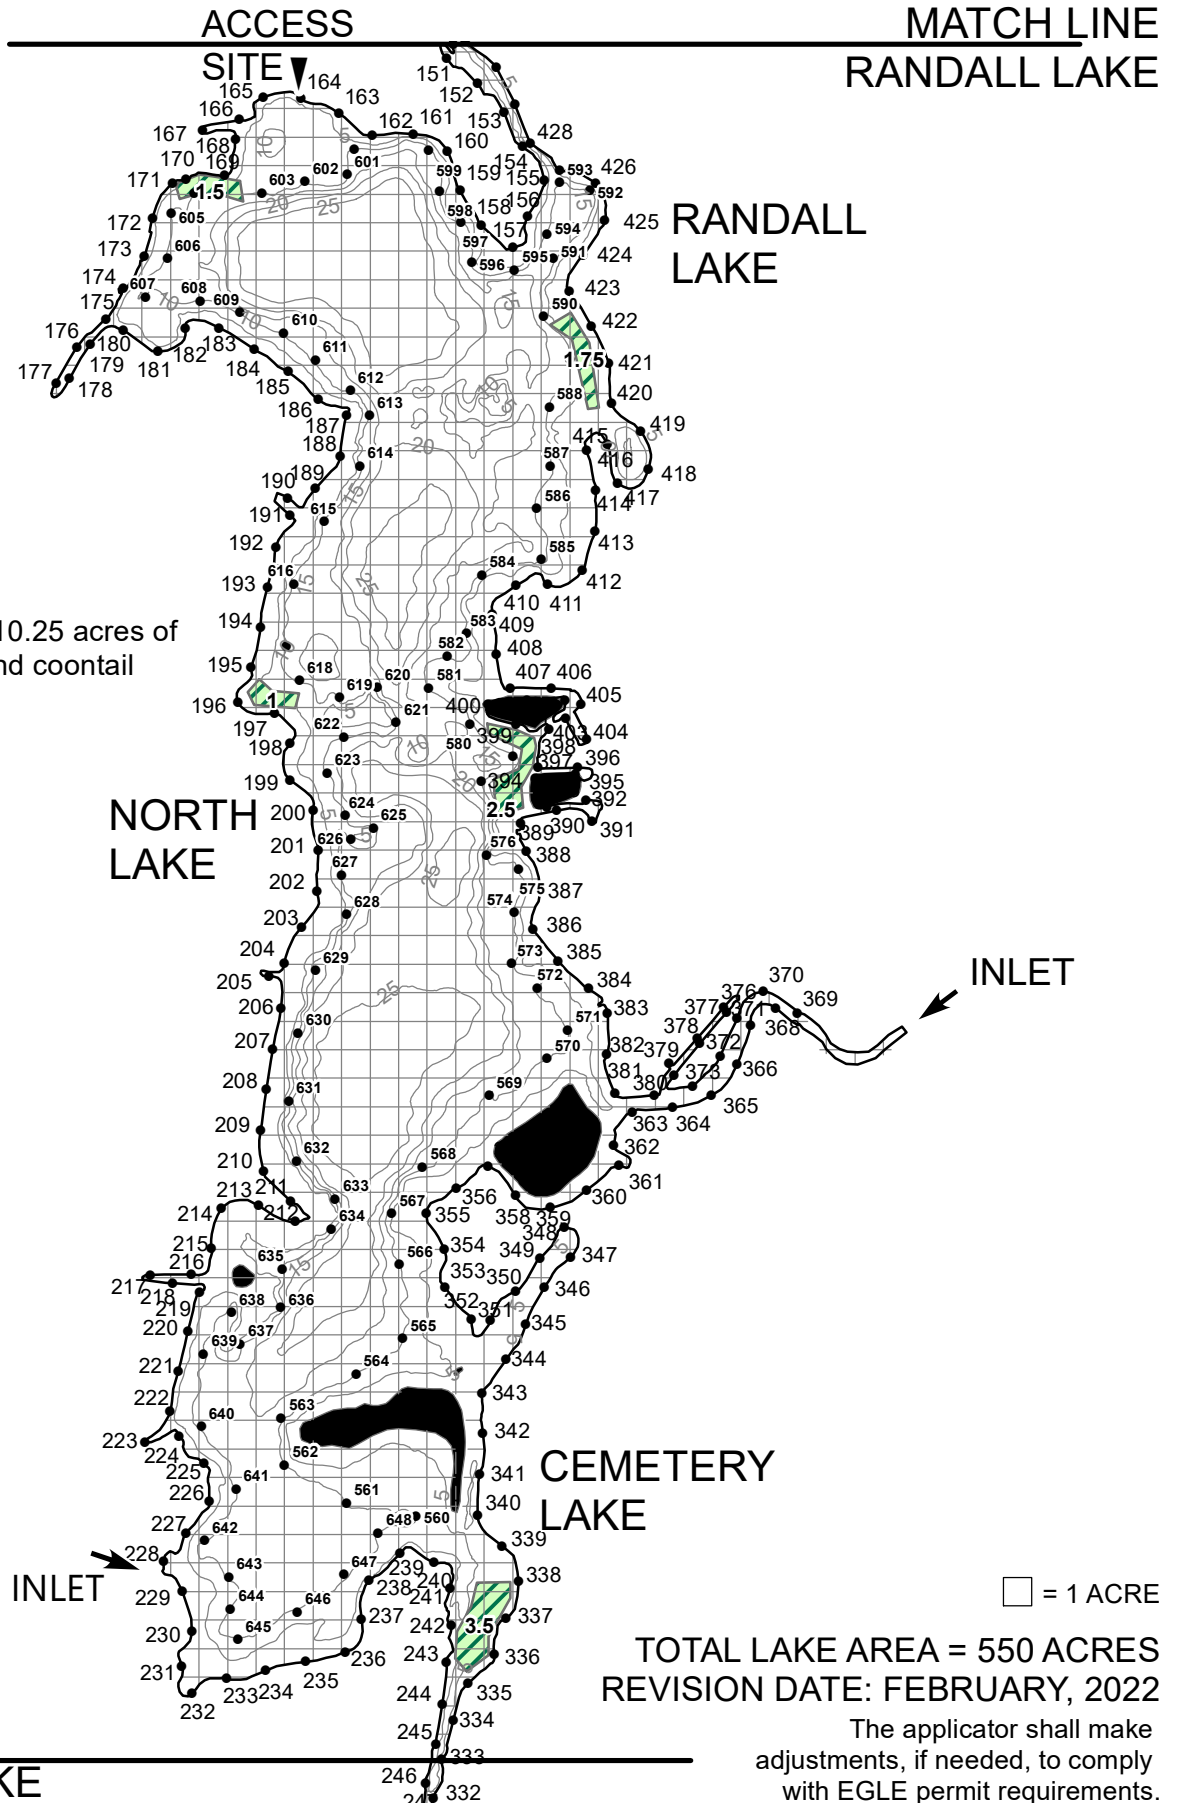

 = 1 ACRE

MATCH LINE
MORRISON LAKE

TOTAL LAKE AREA = 162 ACRES
REVISION DATE: FEBRUARY, 2022

The applicator shall make adjustments, if needed, to comply with EGLE permit requirements.

WAFFLE FARM

N

0 500 1,000
Feet

progressive ae

HODUNK - MESSENGER LAKE CHAIN (MORRISON LAKE) BRANCH COUNTY, MICHIGAN JUNE 8, 2022 HARVEST MAP

Legend

-  Harvesting = 15.25 acres of pondweeds and coontail
-  Starry Harvesting = 1 acre of starry stonewort/Chara

 = 1 ACRE

MATCH LINE
RANDALL LAKE

TOTAL AREA OF LAKE CHAIN = 1,164 ACRES
REVISION DATE: FEBRUARY 2022

N

0 500 1,000
Feet

progressiveae

The applicator shall make adjustments, if needed, to comply with EGLE permit requirements.

HODUNK - MESSENGER LAKE CHAIN (RANDALL/NORTH/CEMETERY LAKE) BRANCH COUNTY, MICHIGAN JUNE 8, 2020 HARVEST MAP

Legend

Harvesting = 10.25 acres of pondweeds and coontail

= 1 ACRE

TOTAL LAKE AREA = 550 ACRES
REVISION DATE: FEBRUARY, 2022