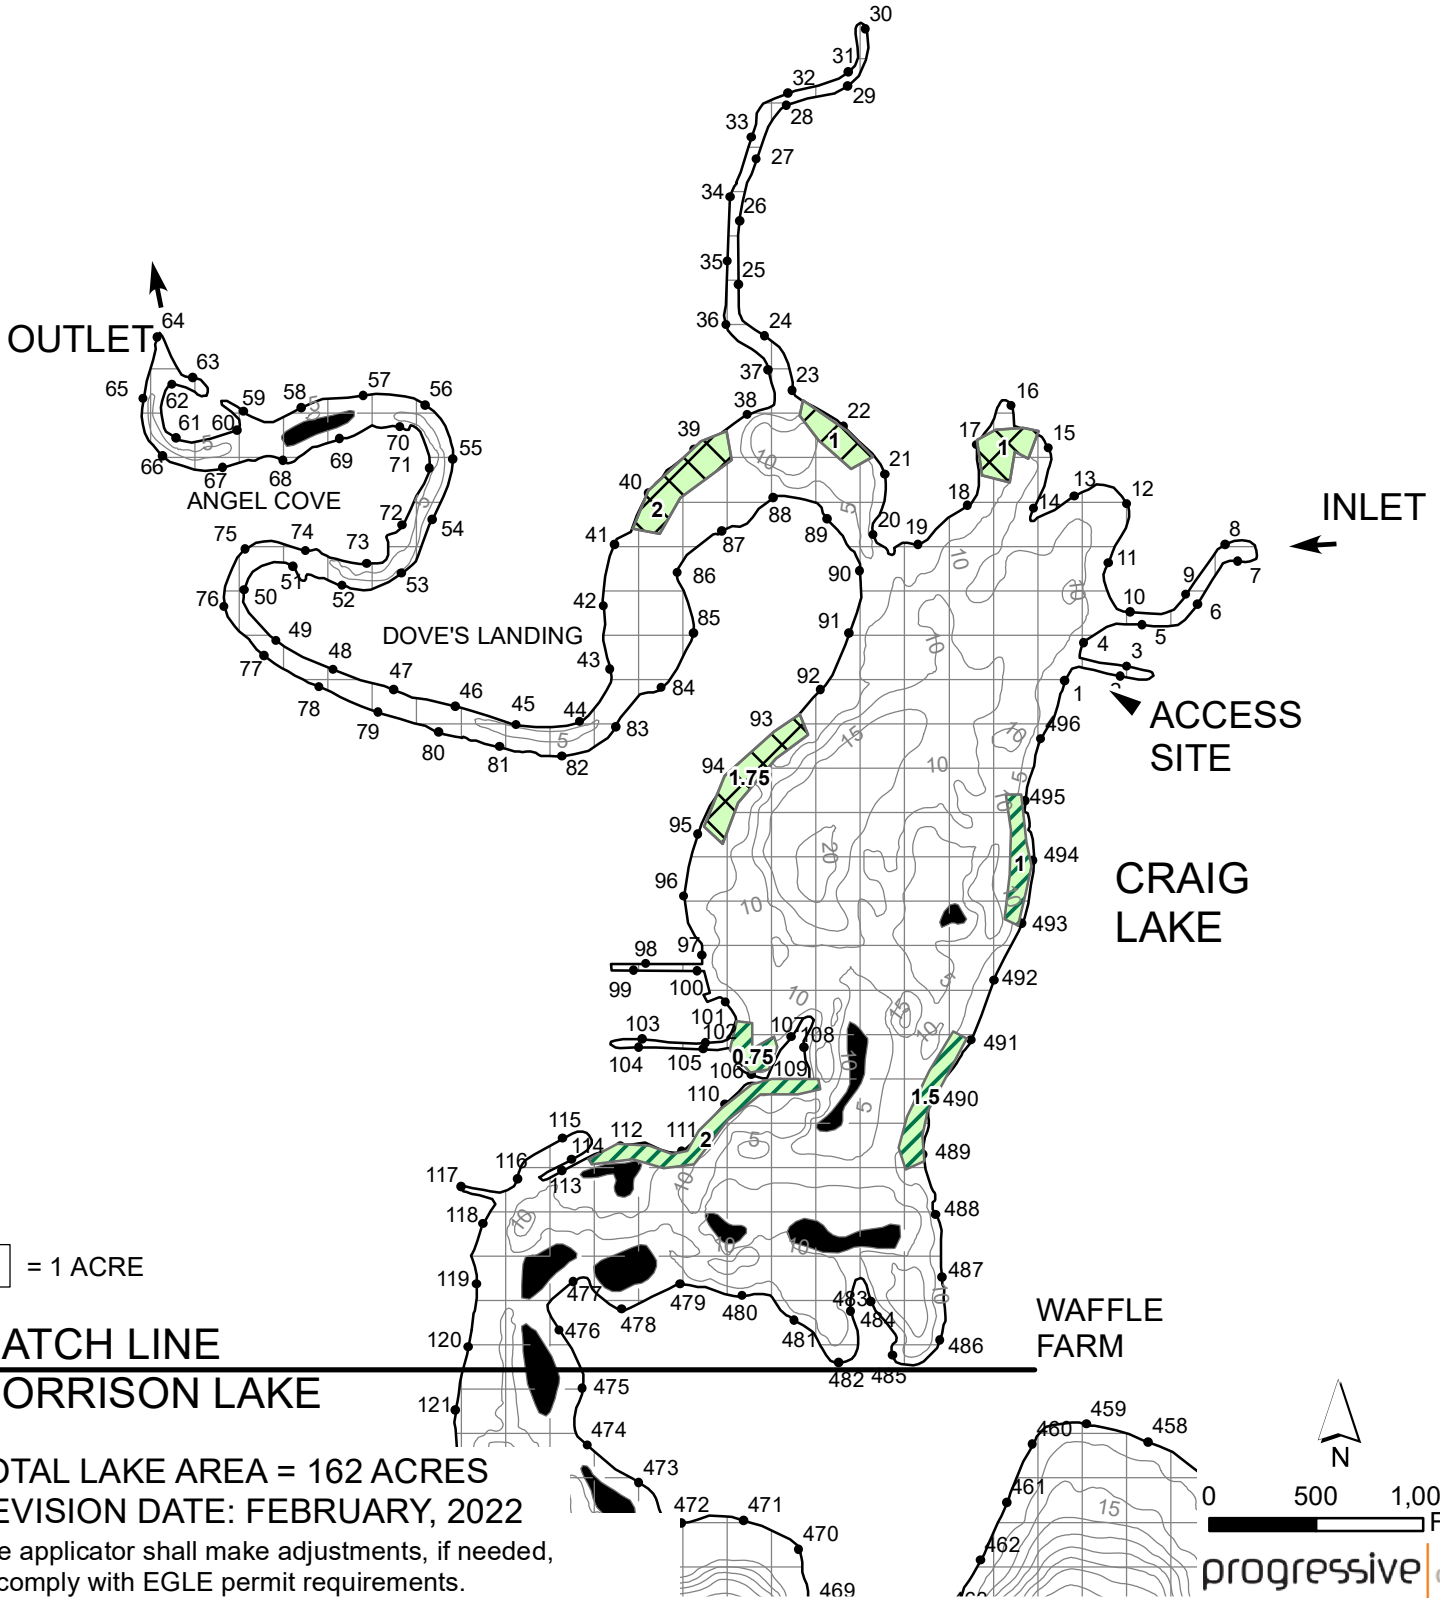

HODUNK - MESSENGER LAKE CHAIN (CRAIG LAKE) BRANCH COUNTY, MICHIGAN JUNE 8, 2022 HARVEST MAP

Legend

-  Harvesting = 5.25 acres of pondweeds and coontail
-  Starry Harvesting = 5.75 acres of Chara starry stonewort

progressive ae

HODUNK - MESSENGER LAKE CHAIN (MORRISON LAKE) BRANCH COUNTY, MICHIGAN JUNE 8, 2022 HARVEST MAP

Legend

-  Harvesting = 15.25 acres of pondweeds and coontail
-  Starry Harvesting = 1 acre of starry stonewort/Chara

 = 1 ACRE

MATCH LINE
RANDALL LAKE

TOTAL AREA OF LAKE CHAIN = 1,164 ACRES
REVISION DATE: FEBRUARY 2022

N

0 500 1,000
Feet

progressiveae

The applicator shall make adjustments, if needed, to comply with EGLE permit requirements.

HODUNK - MESSENGER LAKE CHAIN (RANDALL/NORTH/CEMETERY LAKE) BRANCH COUNTY, MICHIGAN JUNE 8, 2020 HARVEST MAP

Legend

Harvesting = 10.25 acres of pondweeds and coontail

= 1 ACRE

TOTAL LAKE AREA = 550 ACRES
REVISION DATE: FEBRUARY, 2022