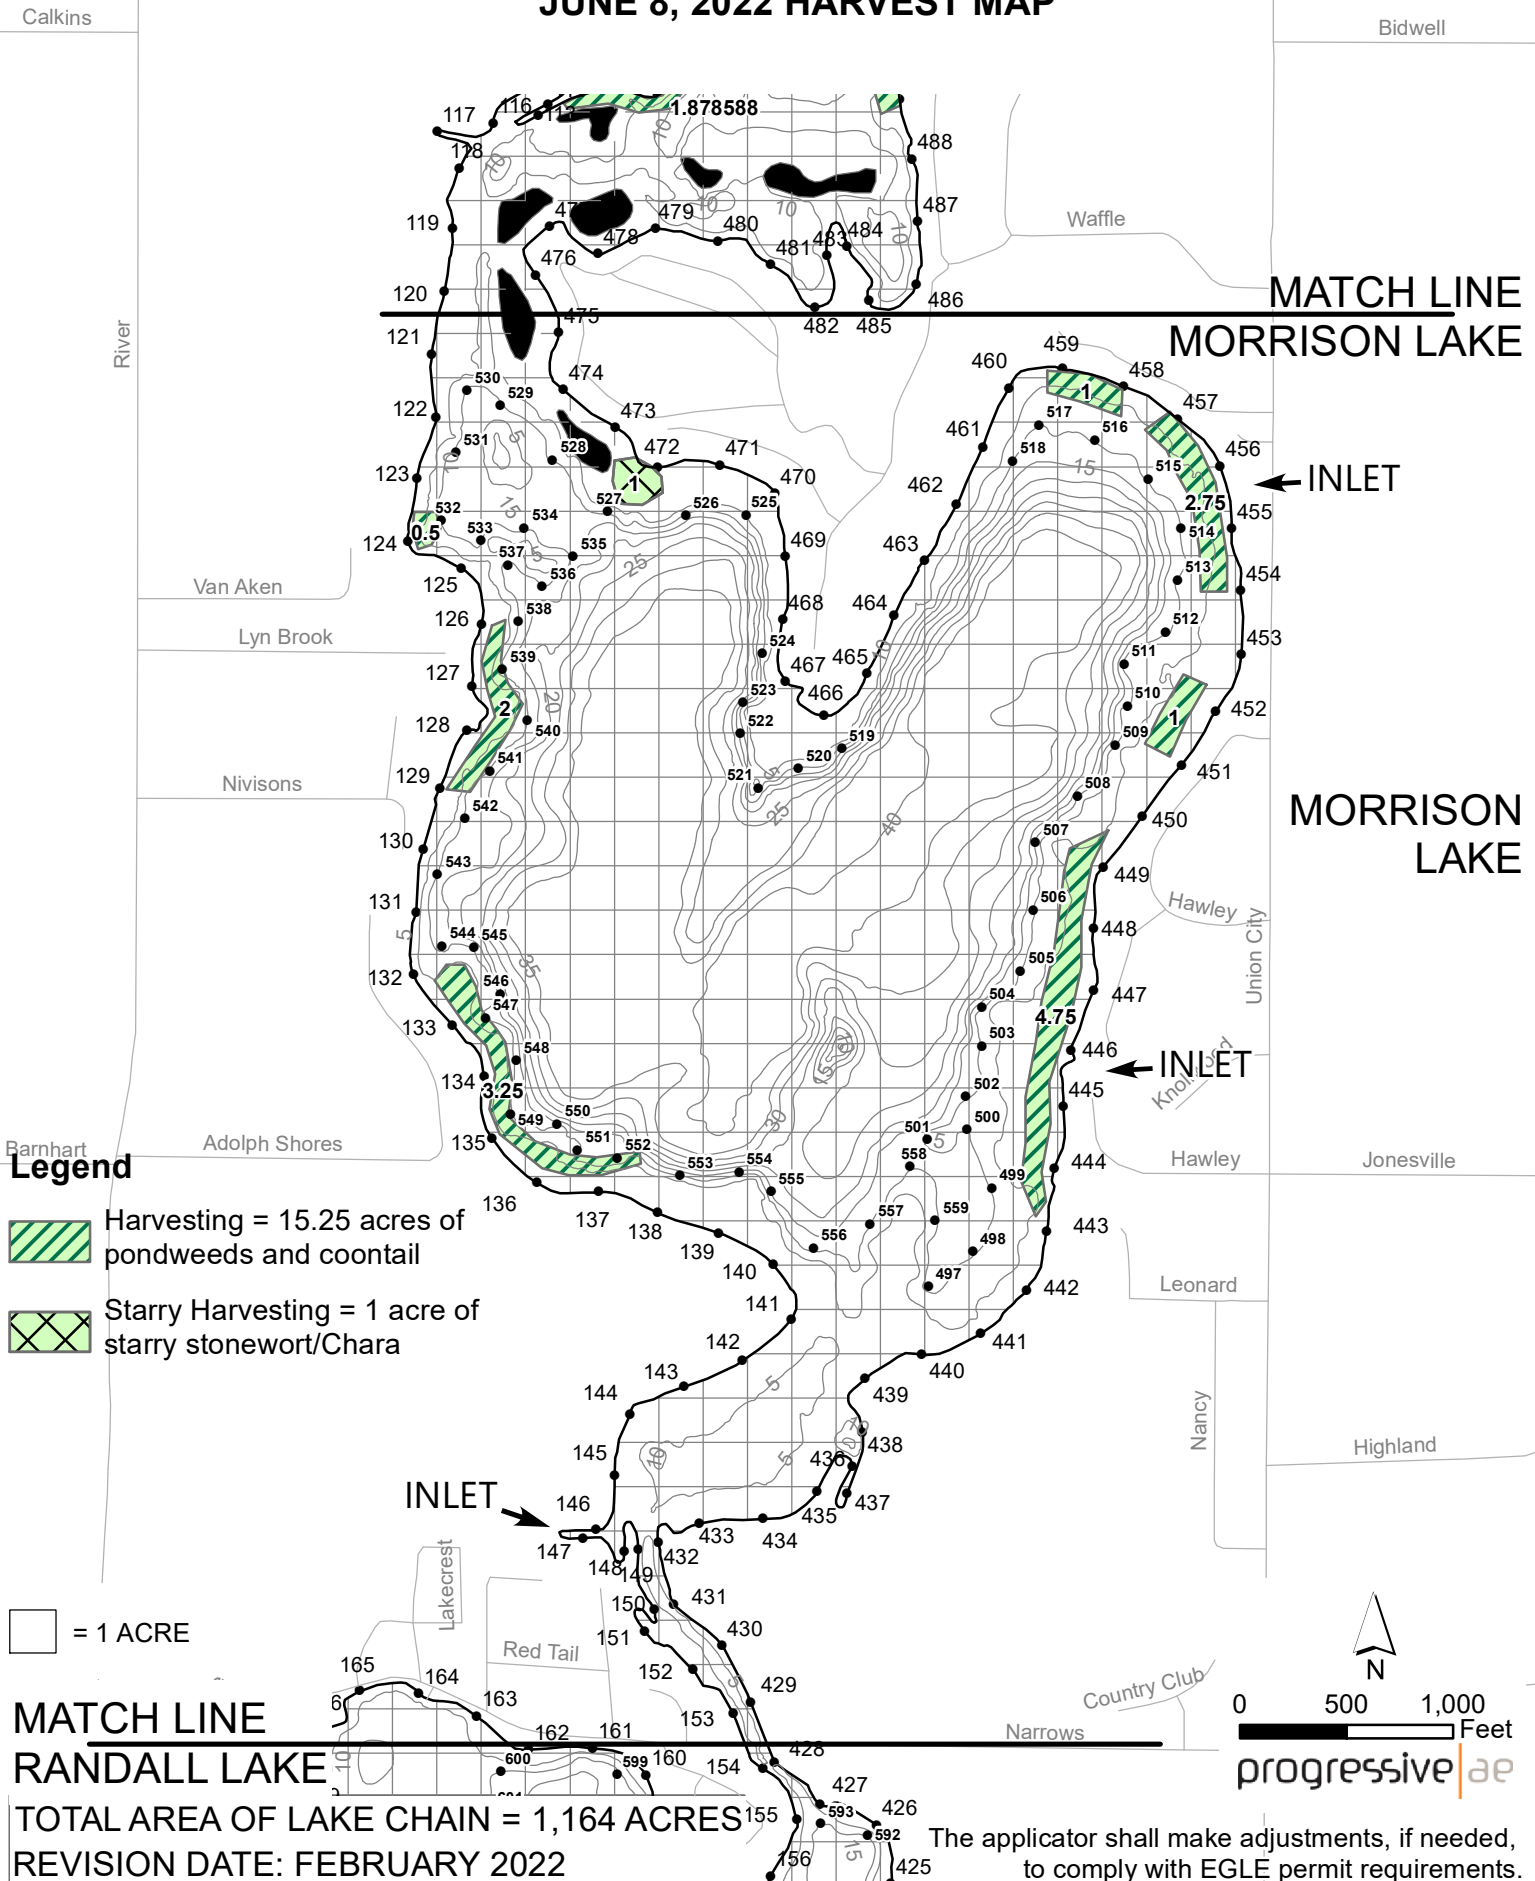

 = 1 ACRE

MATCH LINE
MORRISON LAKE

TOTAL LAKE AREA = 162 ACRES
REVISION DATE: FEBRUARY, 2022

The applicator shall make adjustments, if needed, to comply with EGLE permit requirements.

WAFFLE FARM

N

0 500 1,000
Feet

progressive ae

HODUNK - MESSENGER LAKE CHAIN (MORRISON LAKE) BRANCH COUNTY, MICHIGAN JUNE 8, 2022 HARVEST MAP

Legend

-  Harvesting = 15.25 acres of pondweeds and coontail
-  Starry Harvesting = 1 acre of starry stonewort/Chara

 = 1 ACRE

MATCH LINE
RANDALL LAKE

TOTAL AREA OF LAKE CHAIN = 1,164 ACRES
REVISION DATE: FEBRUARY 2022

N

0 500 1,000
Feet

progressiveae

The applicator shall make adjustments, if needed, to comply with EGLE permit requirements.

HODUNK - MESSENGER LAKE CHAIN (RANDALL/NORTH/CEMETERY LAKE) BRANCH COUNTY, MICHIGAN JUNE 8, 2020 HARVEST MAP

Legend

Harvesting = 10.25 acres of pondweeds and coontail

= 1 ACRE

TOTAL LAKE AREA = 550 ACRES
REVISION DATE: FEBRUARY, 2022