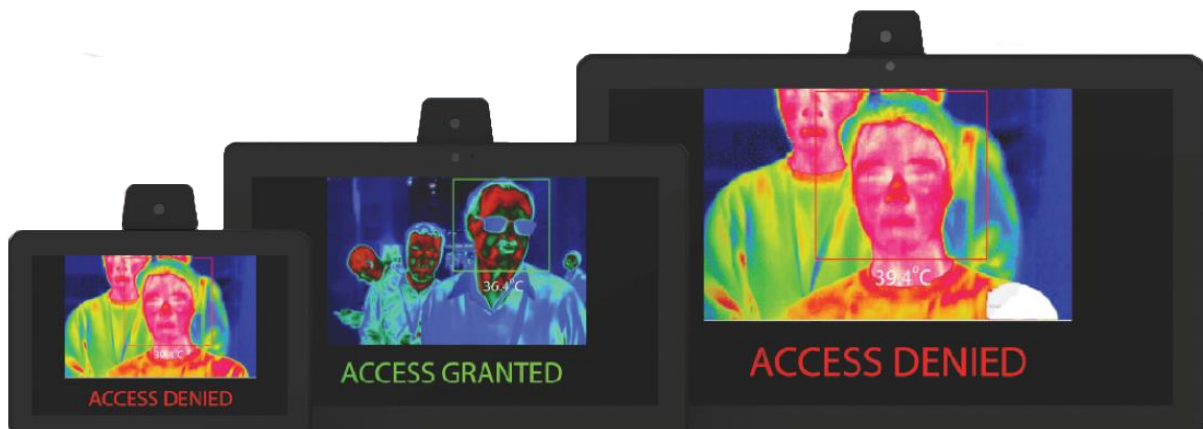

Options:

- APS-1 adjustable pole stands with weighted base
- WMT-1 VESA wall mount
- Future firmware upgrade options
- Photo & thermal result email alerts
- Facial recognition
- Customized flagging
- Integration with third-party control and access systems