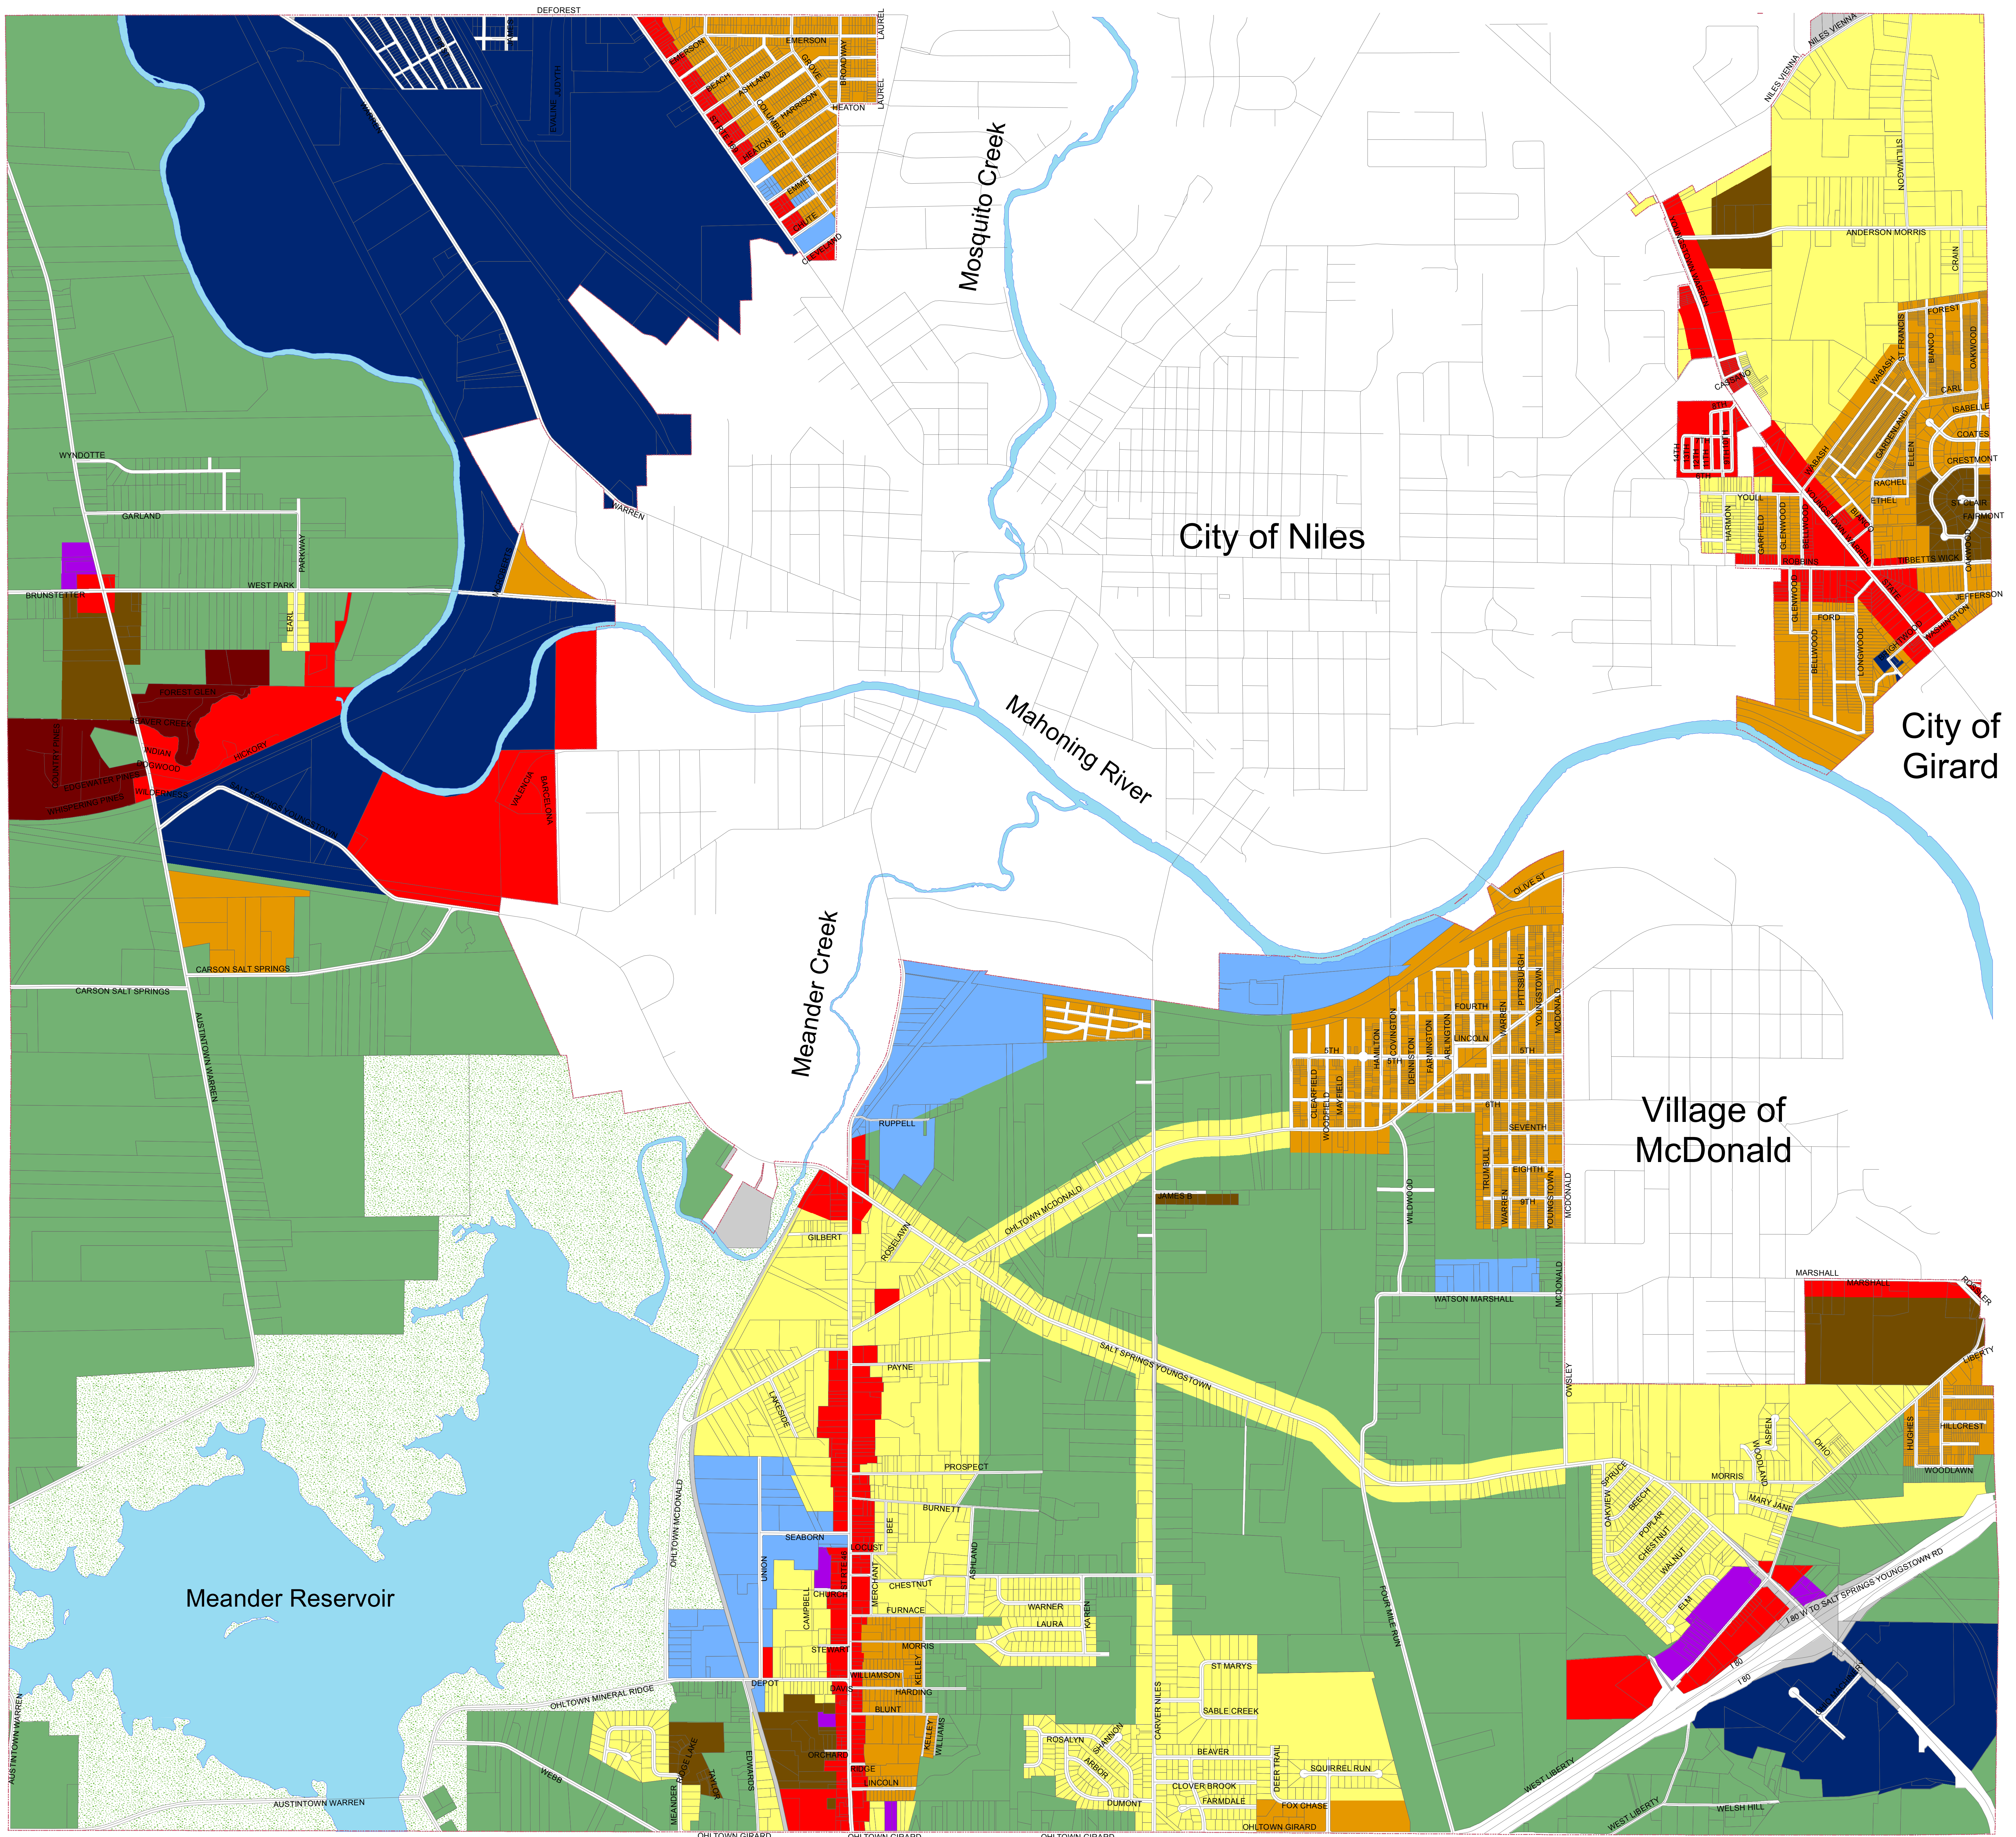

# Weathersfield Township Zoning Map

Zoning Districts		
	Not Zoned	 Residence C
	Agriculture	 Residence D
	Residence A	 Commercial A
	Residence B	 Commercial B
		 MVSD
		 Industrial A
		 Industrial B

Approved by the Weathersfield Board of Trustees: