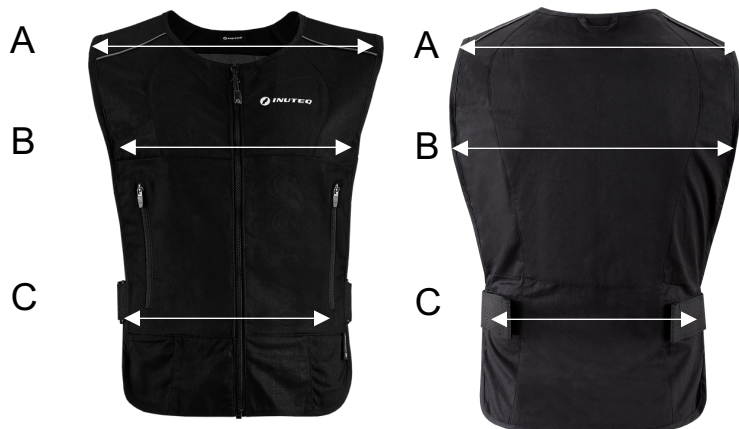

Measurements made flat. Back of vest is wider than front. Side panels width made of polyester mesh (stretch 1-2cm) measured flat.

INUTEQ 'BODYCOOL PRO'

EU - cm	S	M	L	XL	2XL	3XL	4XL	5XL
Chest size approx. in cm (adding up B front & back + panels)	103	112	118	123.8	126.8	130.3	135.5	139.8
Front of vest: [A] Shoulder to shoulder	37.8	38.5	40.2	41.8	42	44	44.5	46
[B] cross chest front	36	37.4	39	41	37.8	42.5	43.5	45
[C] ½ bottom width	32.8	33.5	36.5	38.5	38.5	38.5	39	40.5
Back of vest [A] shoulder to shoulder	38	39	40.3	42.8	43	44.5	45	46.2
[B] cross chest (back)	37	38.5	40	41.8	42.8	44.2	46	46.8
[C] ½ bottom width (Back)	36.5	36.5	39	40.5	41.8	42.8	44	44.8
[D] 1 SIDE PANEL width (under arm) each	15	18	19.5	20.5	21.5	21.8	23	24

Front

Back

Under arm side panel width x 1

Components:

Outer material: robust canvas
 Liner pockets (for PAC inserts): polyester mesh
 Pockets for PAC inserts: four (2 front, 2 back)
 Adjustment: waist line
 Closure: front opening zipper

H2O®

INUTEQ 'BODYCOOL BASIC'

EU - cm	XS	S	M	L	XL	2XL	3XL
[A] SHOULDER TO SHOULDER	38,8	40,3	41,8	43,3	44,8	46,3	47,8
[B] CROSS CHEST FRONT	37,3	38,5	39,8	41,0	42,3	43,5	44,8
[C] 1/2 BOTTOM WIDTH	39,0	43,5	45,8	48,0	50,2	52,5	54,8

Front

Measurements flat. BodyCool Basic Black comes in 4XL too.

INUTEQ**H2O®****INUTEQ****PAC®**

INUTEQ 'BODYCOOL HYBRID'

EU - cm	XS	S	M	L	XL	2XL
[A] SHOULDER TO SHOULDER	38,8	40,0	41,3	42,5	43,8	45,0
[B] CROSS CHEST FRONT	32,0	33,5	35,0	36,5	38,0	39,5
[C] 1/2 BOTTOM WIDTH	41,5	43,8	46,0	48,3	50,5	52,8