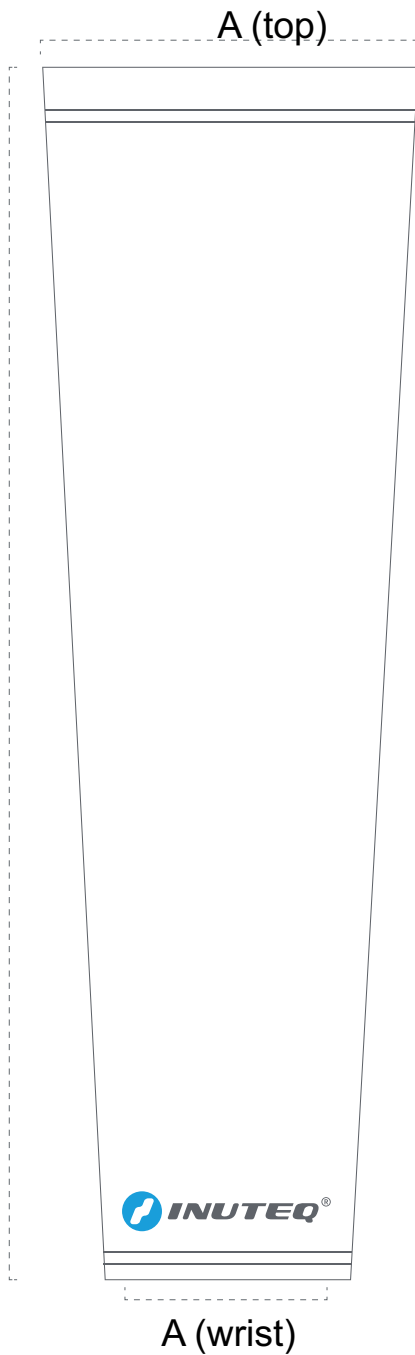

Measurements made flat. Back of vest is wider than front. Side panels width made of polyester mesh (stretch 1-2cm) measured flat.

INUTEQ 'BODYCOOL PRO'

EU - cm	S	M	L	XL	2XL	3XL	4XL	5XL
Chest size approx. in cm (adding up B front & back + panels)	103	112	118	123.8	126.8	130.3	135.5	139.8
Front of vest: [A] Shoulder to shoulder	37.8	38.5	40.2	41.8	42	44	44.5	46
[B] cross chest front	36	37.4	39	41	37.8	42.5	43.5	45
[C] ½ bottom width	32.8	33.5	36.5	38.5	38.5	38.5	39	40.5
Back of vest [A] shoulder to shoulder	38	39	40.3	42.8	43	44.5	45	46.2
[B] cross chest (back)	37	38.5	40	41.8	42.8	44.2	46	46.8
[C] ½ bottom width (Back)	36.5	36.5	39	40.5	41.8	42.8	44	44.8
[D] 1 SIDE PANEL width (under arm) each	15	18	19.5	20.5	21.5	21.8	23	24

Front

Back

Under arm side panel width x 1

Components:

Outer material: robust canvas
 Liner pockets (for PAC inserts): polyester mesh
 Pockets for PAC inserts: four (2 front, 2 back)
 Adjustment: waist line
 Closure: front opening zipper

EU - cm	XS	S	M	L	XL	2XL
[A] SHOULDER TO SHOULDER	38	40	42	44,5	47	49,5
[B] 1/2 BREAST FRONT	29	31	33	36	39	42
[C] 1/2 BOTTOM WIDTH	46	48	50	53	56	59

USA/UK - inch	XS	S	M	L	XL	2XL
[A] SHOULDER TO SHOULDER	15,0	15,7	16,5	17,5	18,5	19,5
[B] 1/2 BREAST FRONT	11,4	12,2	13,0	14,2	15,4	16,5
[C] 1/2 BOTTOM WIDTH	18,1	18,9	19,7	20,9	22,0	23,2

A

B

C

Xtreme Sport (white)

H2O®

INUTEQ 'HEADCOOL POWER'

EU - cm	S/M	L/XL
EAR TO EAR DIAMETER	17,0	18,5
FRONT TO BACK DIAMETER (EXCL. PEAK)	20,5	23,5
HEAD CIRCUMFRENCE EXCL. OPENING AT BACK	50,0	53,0

USA/UK - inch	S/M	L/XL
EAR TO EAR DIAMETER	6,7	7,3
FRONT TO BACK DIAMETER (EXCL. PEAK)	8,1	9,3
HEAD CIRCUMFRENCE EXCL. OPENING AT BACK	19,7	20,9