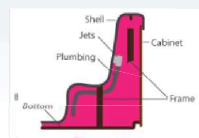

**Upgradable Full
Foam Core
Insulation**