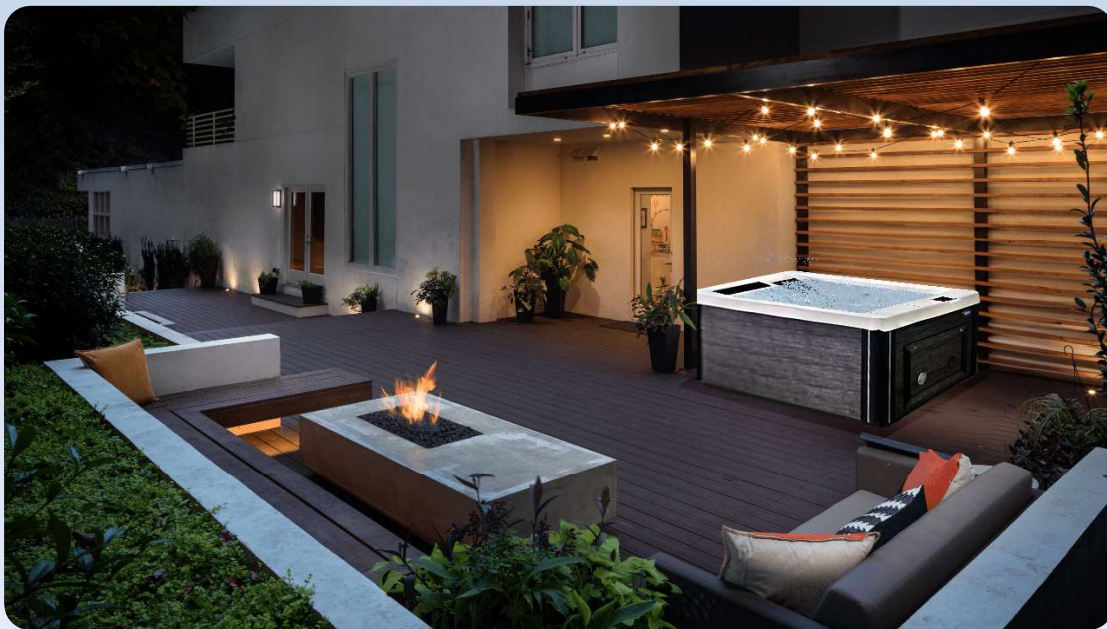

2Purfikt Opulence: Ascend to the Opulence collection, our crowning glory of spa luxury, where 23 jets await to transport you into a realm of unrivaled relaxation. Here, the advanced salt water system offers a symphony of health benefits, purifying the water in the gentlest way possible, caressing your skin and soothing your senses.

Every hot tub within our range promises energy efficiency, robust construction, and a devotion to comfort, ensuring each moment spent is a tranquil escape from the everyday. It's more than a product; it's a lifestyle enhancement, delivering modern luxury that's always within reach.