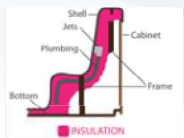

ENERGY EFFICIENT

**Partial Foam
Core Insulation**