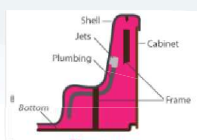

Upgradable Full Foam Core Insulation