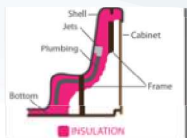

Durable Synthetic Maintenance Free Cabinet

BLACK

GREY

COFFEE

12 Massage Jets

3 Spacious Seats

SPECIFICATIONS

Seating capacity	3 Seats
Pump Power (hp/bhp)	1.5 HP/ 3 BHP
Dimensions (cm/in) (L x W x H)	209 x 148.6 x 92 cm / 82.3" x 58.5" x 36"
Jets	Standard 12
Filled Weight (kg/lbs)	1114 kg / 2456 lbs
Dry Weight (kg/lbs)	221 kg / 487 lbs
Water Capacity (L/gal)	893 L / 236 gal
Electrical (V)	110 V / Plug & Tub

FILTRATION

50 sq.ft Pressurized Filtration System

Upgradable O3One Ozone

HEALTH & WELLNESS

Hydrotherapy Jets

ENERGY EFFICIENT

Upgradable Foam Core Insulation

Upgradable Full Foam Core Insulation