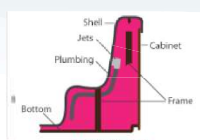

**Upgradable Full
Foam Core
Insulation**