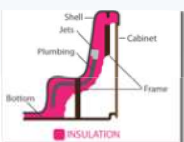

ENERGY EFFICIENT

Partial Foam
Core Insulation