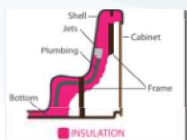

SPECIFICATIONS

Seating capacity	3 Seats
Pump Power (hp/bhp)	3 HP/ 5 BHP
Dimensions (cm/in) (L x W x H)	209 x 148.6 x 92 cm / 82.3" x 58.5" x 36"
Jets	Standard 19
Filled Weight (kg/lbs)	1106 kg / 2438 lbs
Dry Weight (kg/lbs)	228 kg / 503 lbs
Water Capacity (L/gal)	878 L / 232 gal
Electrical (V)	220 V

FILTRATION

50 sq. ft. Hydro Cyclonic Filtration

O3One Ozone

HEALTH & WELLNESS

Hydrotherapy Jets

ENERGY EFFICIENT

Partial Foam Core Insulation

Upgradable Full Foam Core Insulation