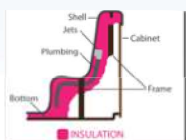

ENERGY EFFICIENT

**Partial Foam
Core Insulation**