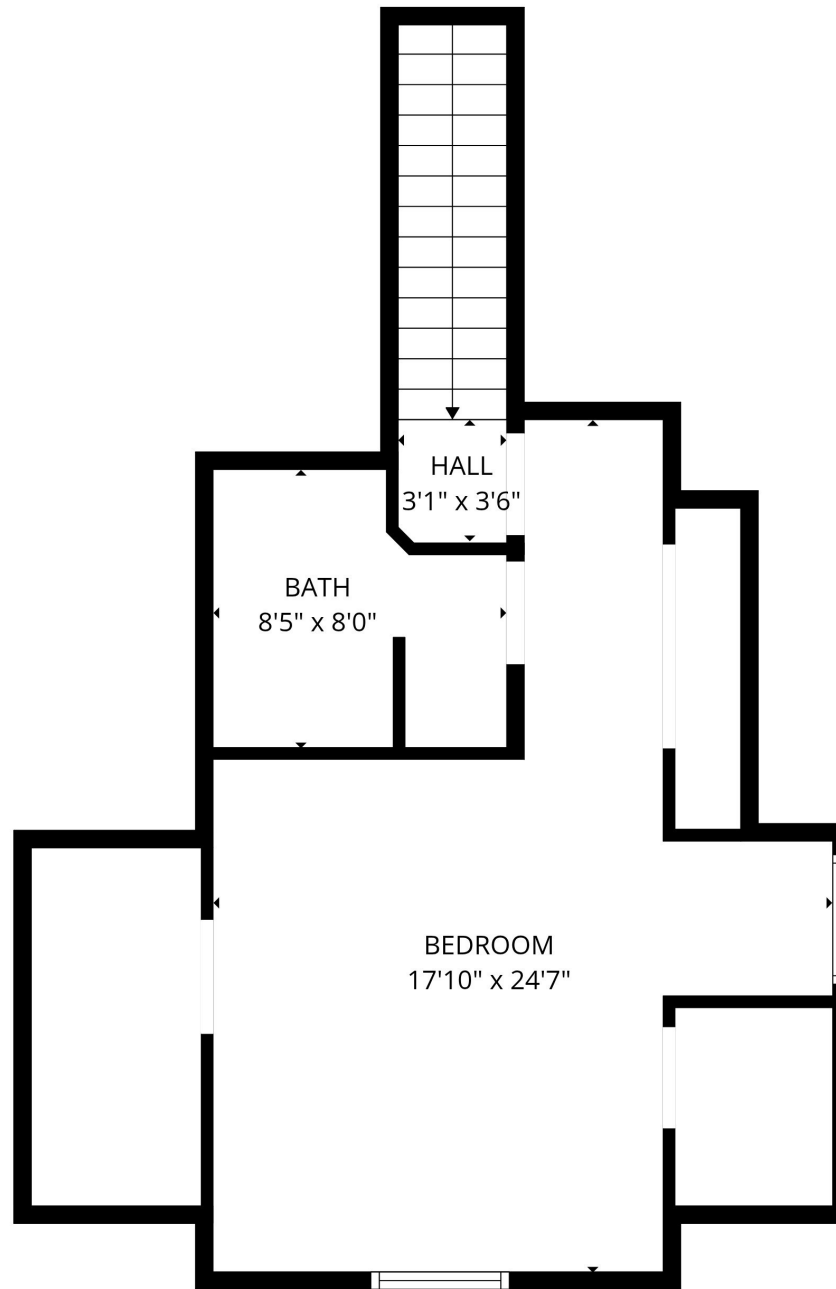

**TOTAL: 3120 sq. ft**  
 1st floor: 2702 sq. ft, 2nd floor: 418 sq. ft  
 EXCLUDED AREAS: GARAGE: 596 sq. ft, PORCH: 238 sq. ft, SCREENED PORCH: 873 sq. ft,  
 FIREPLACE: 18 sq. ft, LOW CEILING: 20 sq. ft, UNDEFINED: 37 sq. ft,  
 WALLS: 286 sq. ft

**TOTAL: 3120 sq. ft**

1st floor: 2702 sq. ft, 2nd floor: 418 sq. ft

EXCLUDED AREAS: GARAGE: 596 sq. ft, PORCH: 238 sq. ft, SCREENED PORCH: 873 sq. ft,  
FIREPLACE: 18 sq. ft, LOW CEILING: 20 sq. ft, UNDEFINED: 37 sq. ft,