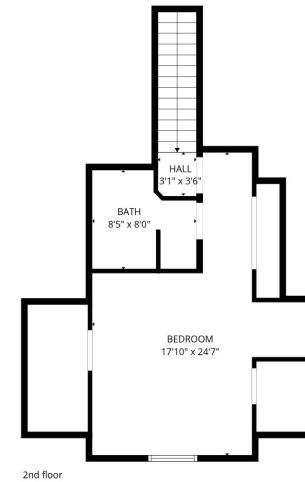

**TOTAL: 3120 sq. ft**  
 1st floor: 2702 sq. ft, 2nd floor: 418 sq. ft  
 EXCLUDED AREAS: GARAGE: 596 sq. ft, PORCH: 238 sq. ft, SCREENED PORCH: 873 sq. ft,  
 FIREPLACE: 18 sq. ft, LOW CEILING: 20 sq. ft, UNDEFINED: 37 sq. ft,  
 WALLS: 286 sq. ft

**TOTAL: 3120 sq. ft**

1st floor: 2702 sq. ft, 2nd floor: 418 sq. ft

EXCLUDED AREAS: GARAGE: 596 sq. ft, PORCH: 238 sq. ft, SCREENED PORCH: 873 sq. ft,  
FIREPLACE: 18 sq. ft, LOW CEILING: 20 sq. ft, UNDEFINED: 37 sq. ft,