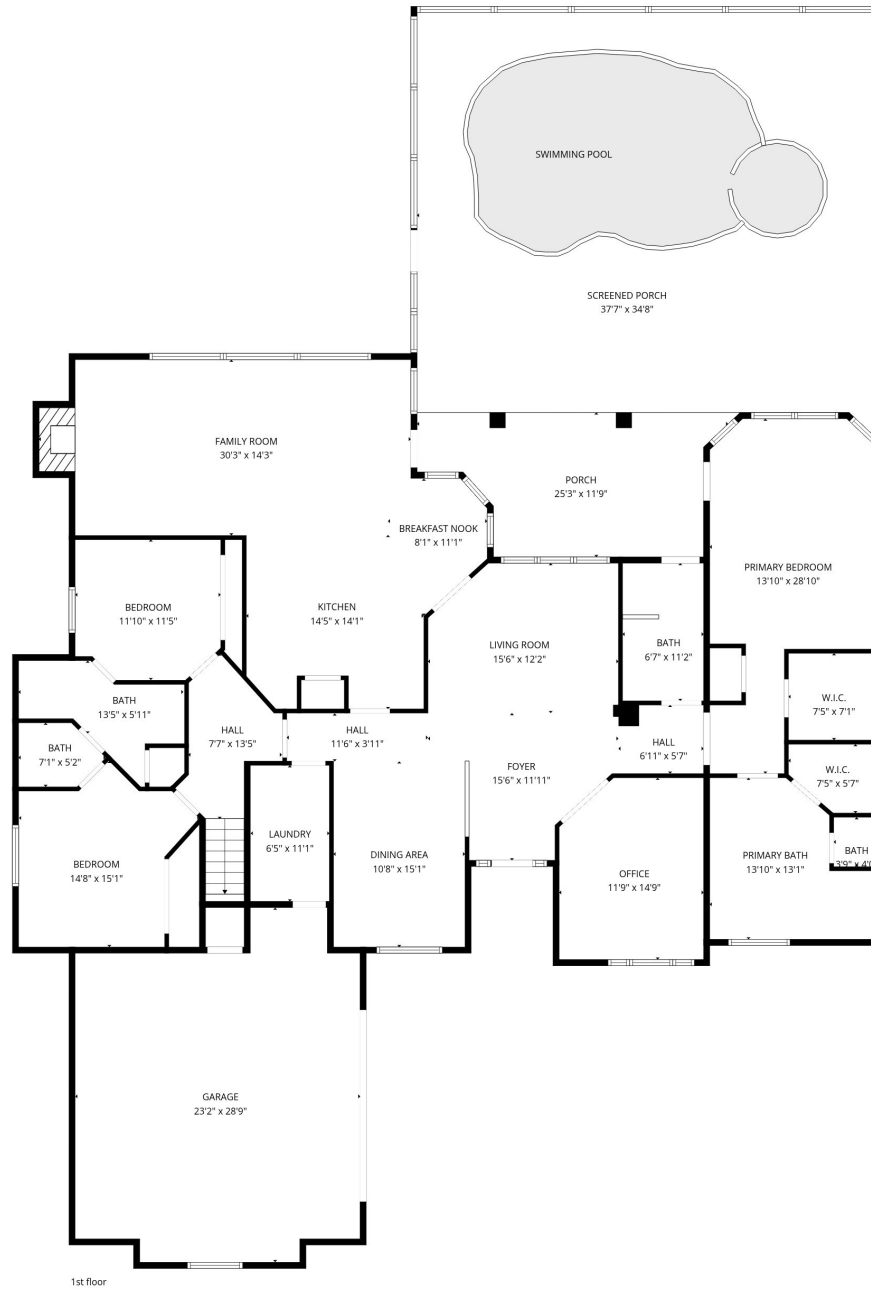

**TOTAL: 3120 sq. ft**  
 1st floor: 2702 sq. ft, 2nd floor: 418 sq. ft  
 EXCLUDED AREAS: GARAGE: 596 sq. ft, PORCH: 238 sq. ft, SCREENED PORCH: 873 sq. ft,  
 FIREPLACE: 18 sq. ft, LOW CEILING: 20 sq. ft, UNDEFINED: 37 sq. ft,  
 WALLS: 286 sq. ft

**TOTAL: 3120 sq. ft**

1st floor: 2702 sq. ft, 2nd floor: 418 sq. ft

EXCLUDED AREAS: GARAGE: 596 sq. ft, PORCH: 238 sq. ft, SCREENED PORCH: 873 sq. ft,  
FIREPLACE: 18 sq. ft, LOW CEILING: 20 sq. ft, UNDEFINED: 37 sq. ft,