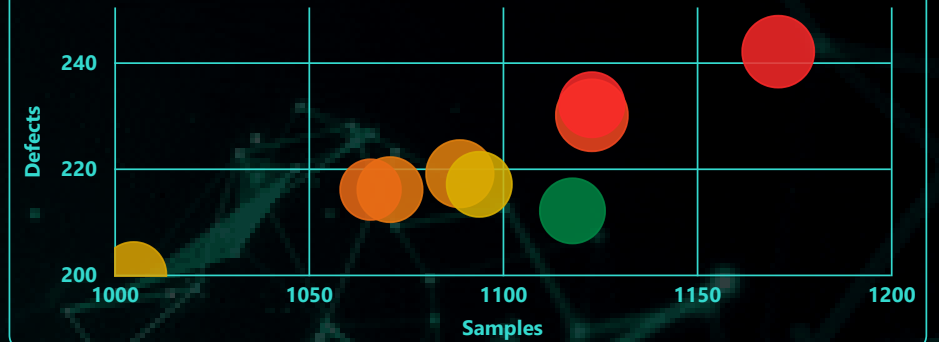

Samples Vs Defects by Employee