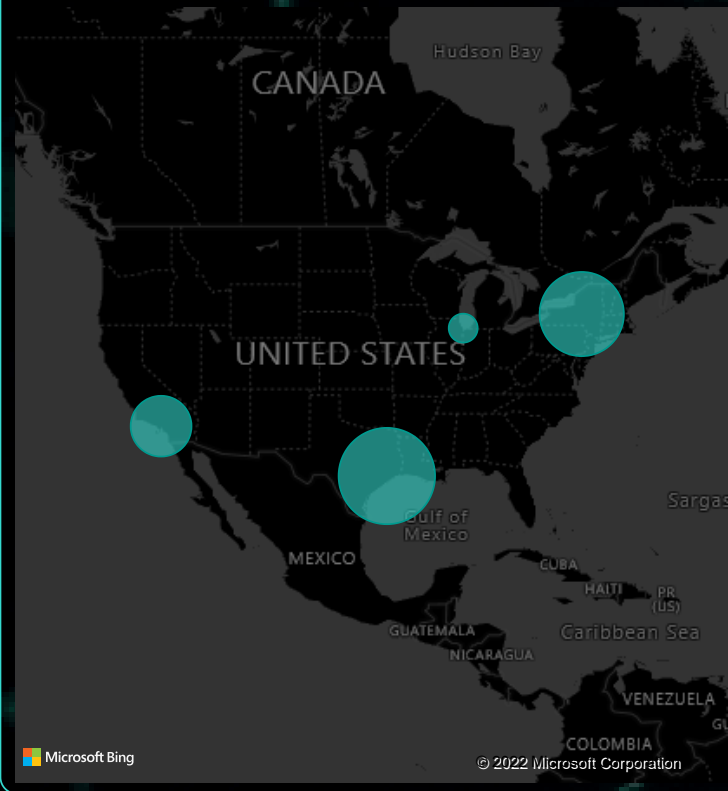

Defects

801

8.12%

Fatal Error

79.88%

Quality Score

Quality score by Work Location

Microsoft Bing