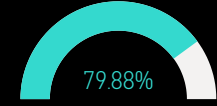

Quality Dashboard

131K

Total Task

9860

7.53%

Sample

1984

20.12%

Defects

801

8.12%

Fatal Error

79.88%

Quality Score

Quality score by Work Location

Microsoft Bing