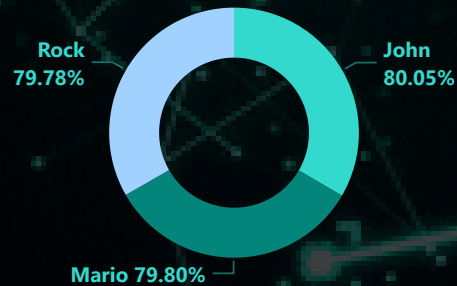

Quality score by Supervisor