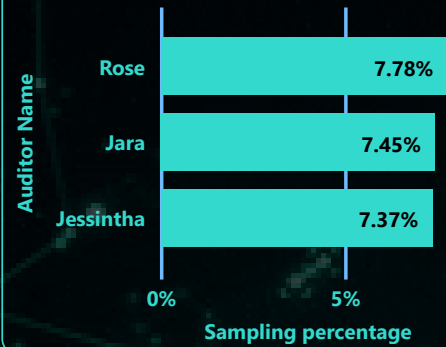

Sampling % by Auditor Name