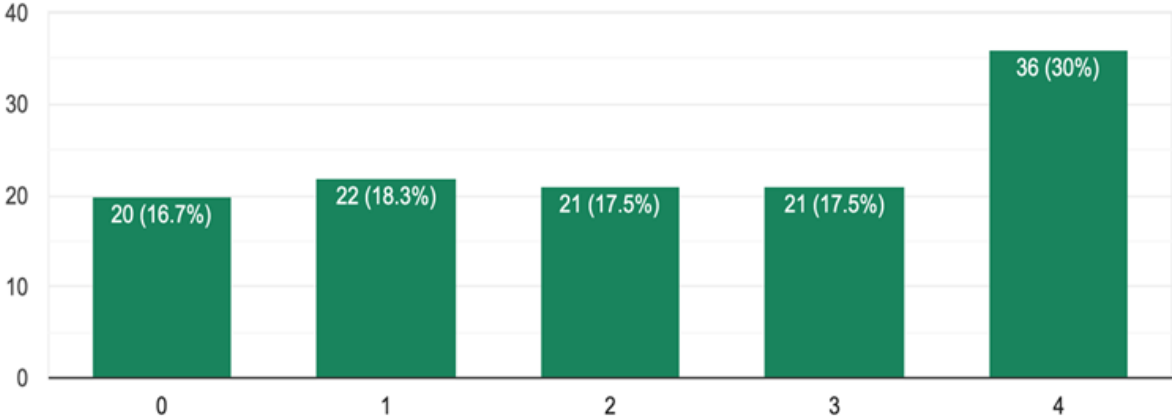

Congregation Questionnaire Update

Thank you to all 120 members who completed the questionnaire! We have a 52.8% completion rate! Below are the results of questions 1 through 5.

(1) In the past three months, how often have you participated in worship (in person, on Zoom, radio worship, or recorded services online) at St. Paul's?

120 responses

(5) How well does St. Paul's meet your spiritual needs?

120 responses

0 = Not at

All 4 = Very Much

Responses to questions 6 - 10 will be shared after analysis and consolidation of comments.