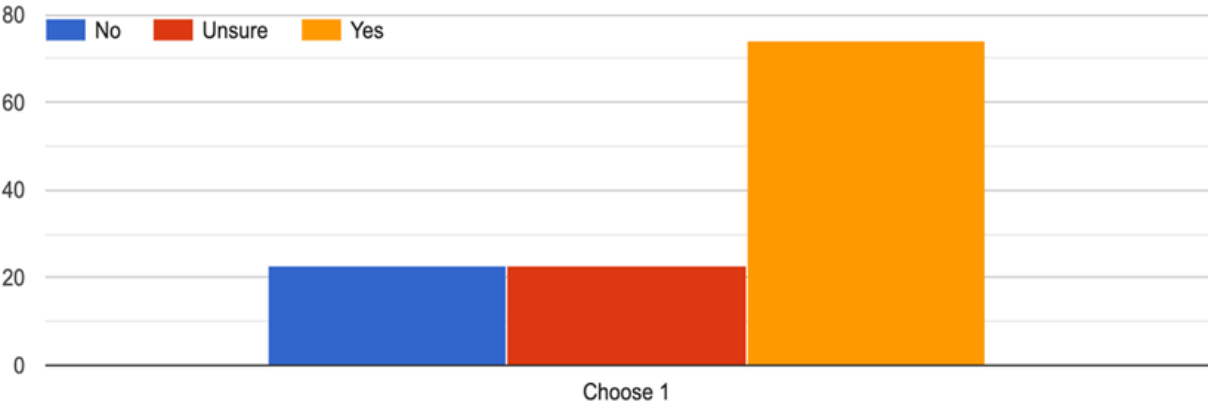

(3) Do you plan to attend a worship service (in person, Zoom, Facebook Live) at St. Paul's in the next six months?