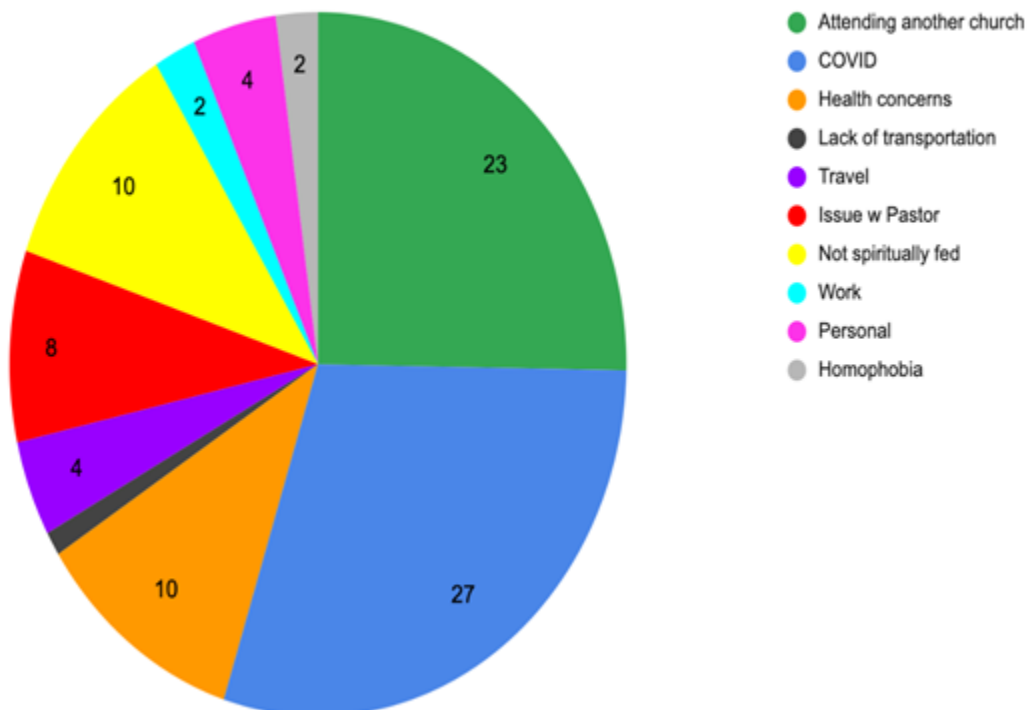

Reasons for Not Attending Worship at St. Paul's