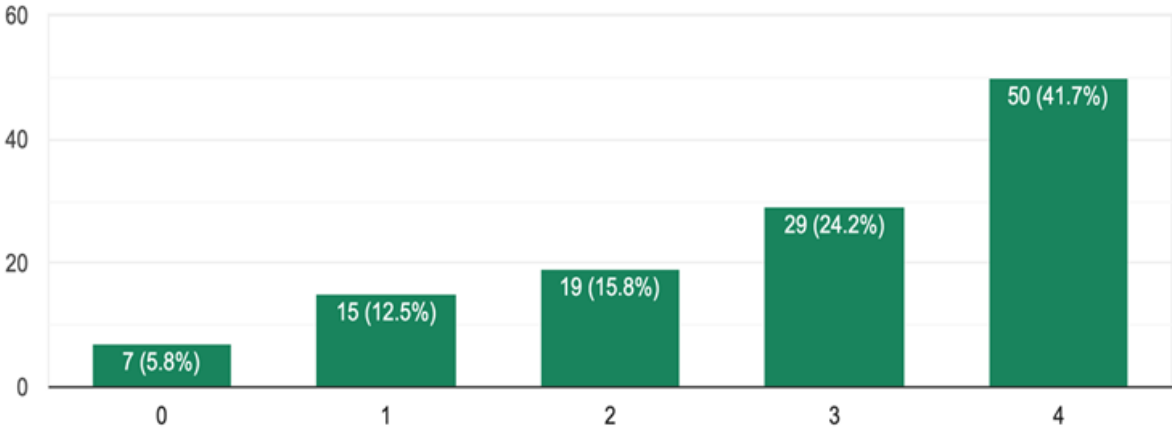

Congregation Questionnaire Update

Thank you to all 120 members who completed the questionnaire! We have a 52.8% completion rate! Below are the results of questions 1 through 5.

(1) In the past three months, how often have you participated in worship (in person, on Zoom, radio worship, or recorded services online) at St. Paul's?

120 responses

(5) How well does St. Paul's meet your spiritual needs?

120 responses

0 = Not at

All 4 = Very Much

Responses to questions 6 - 10 will be shared after analysis and consolidation of comments.