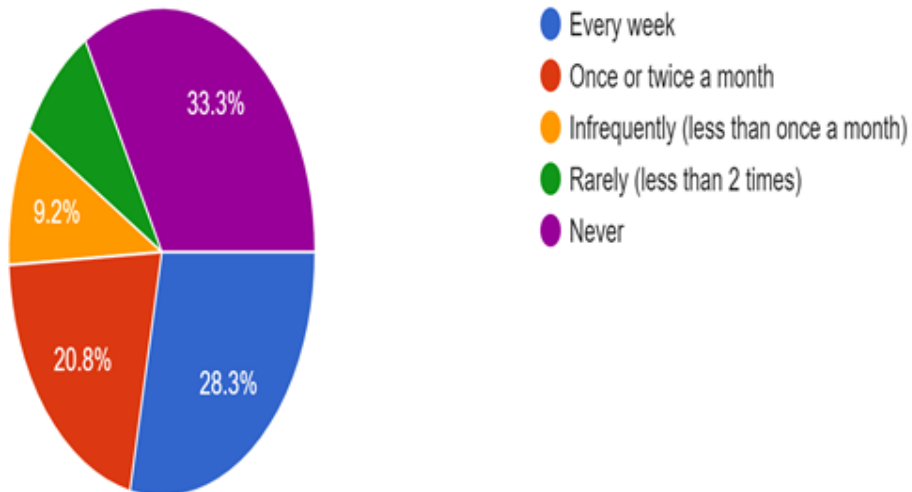

Congregation Questionnaire Update

Thank you to all 120 members who completed the questionnaire! We have a 52.8% completion rate! Below are the results of questions 1 through 5.

(1) In the past three months, how often have you participated in worship (in person, on Zoom, radio worship, or recorded services online) at St. Paul's?

120 responses