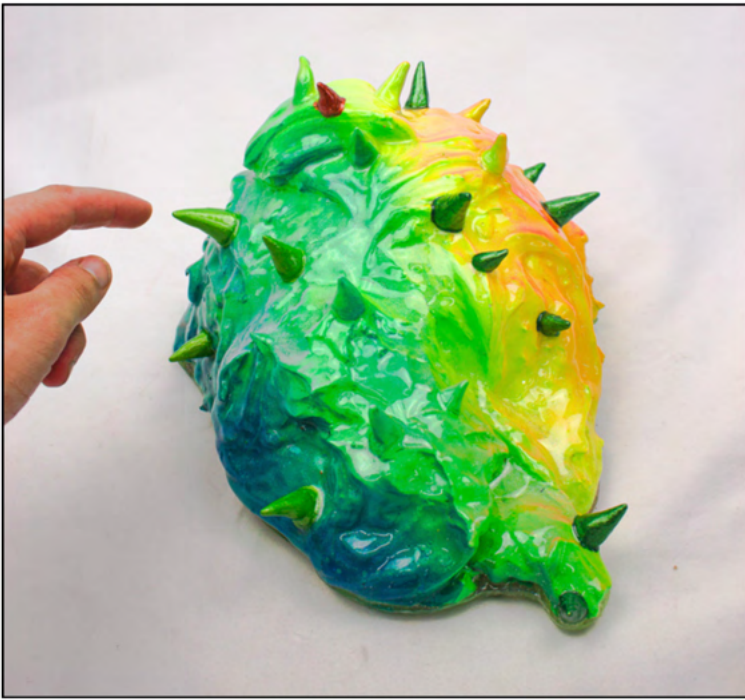

Ancient Astral Artifact (Relics Echoing Wisdom of the Past) - Clarity

Resin, acrylic, epoxy, gypsum, mortar

6" x 7" x 9"

$220