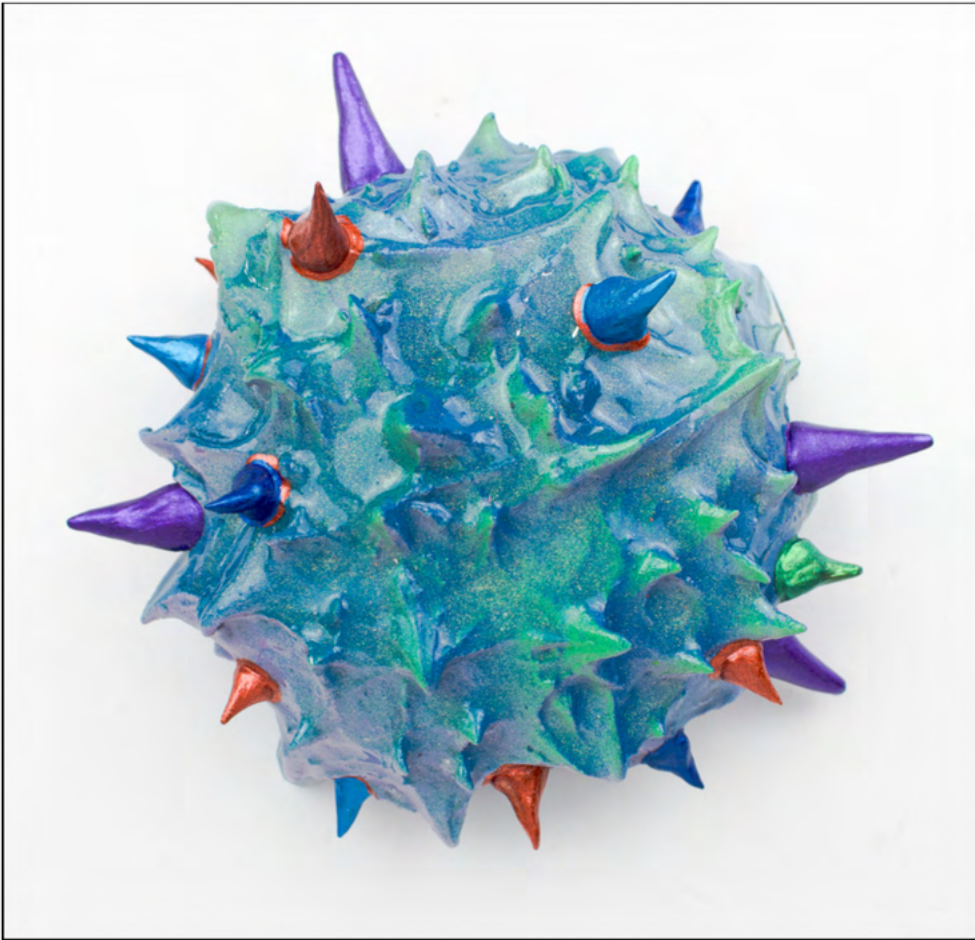

Resin, acrylic, epoxy, gypsum, mortar

5" x 7" x 7"

\$220

**Ancient Astral Artifact (Relics Echoing Wisdom of the Past) - Clarity**

Resin, acrylic, epoxy, gypsum, mortar

6" x 7" x 9"

\$220

**Ancient Astral Artifact (Relics Echoing Wisdom of the Past) - Curiosity**