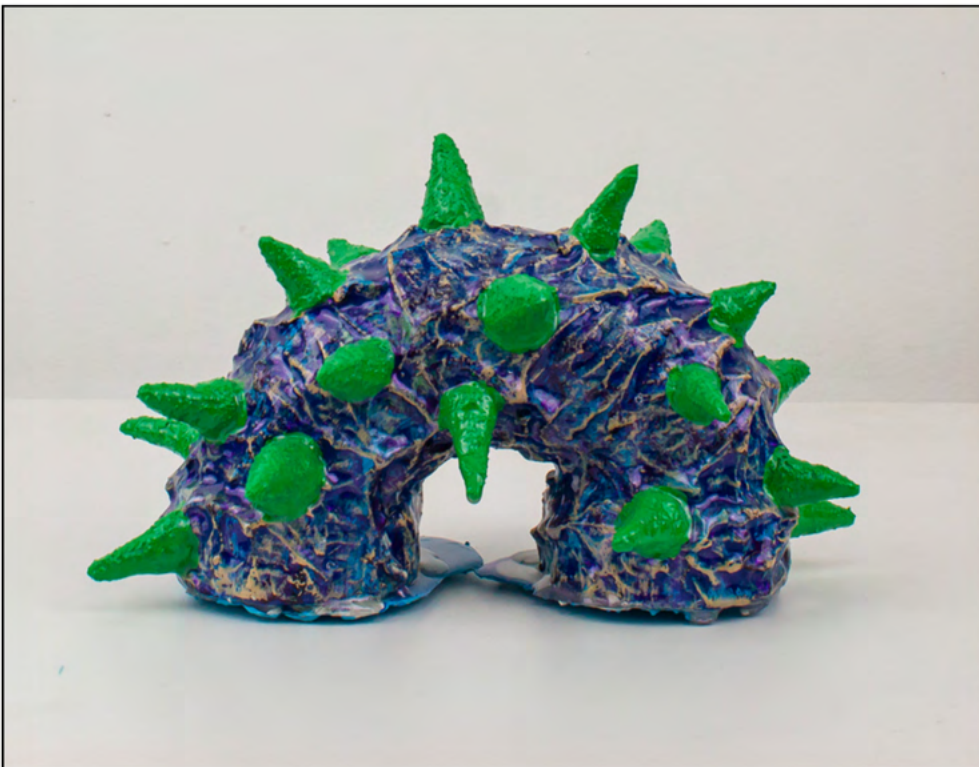

Aqueduct Projections

4.5" x 8" x 4"

Resin, acrylic, epoxy, gypsum, concrete

$180