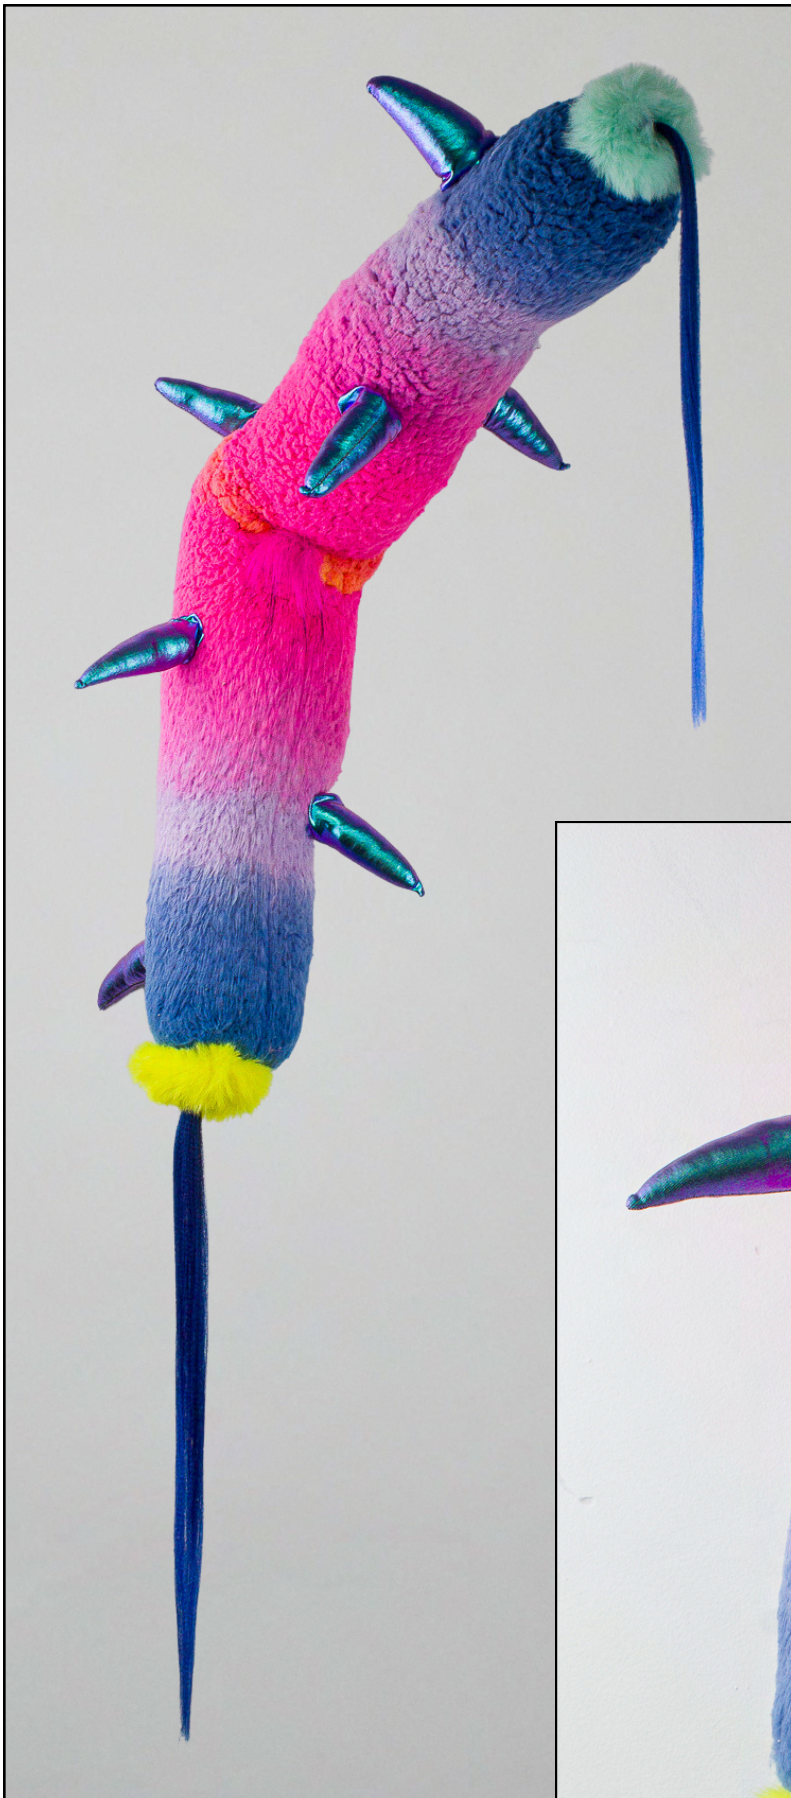

The Gravitospore Helixanima (Jungle Stalactites)

Behold the Gravitospore Helixanima, the suspended sentinel of the Eternal Jungle. This gentle being dances across the skies, looping and coiling in an ongoing performance of grace and tranquility, a silent ode to the hidden blueprint of life.

Superpower: The Helixanima is its inherent ability to influence gravity. Its DNA-like structure allows it to bend and twist the laws of physics within its immediate environment, creating a localized low-gravity zone around it. This ability gives the Helixanima unparalleled control over its movements, creating an illusion of effortless elegance that is nothing short of mesmerizing. A celestial artist painting with light and gravity, the Gravitospore Helixanima is a truly magnificent marvel of the Eternal Jungle.

\$420

AstroRex

Fabric, poly-fil, faux fur, acrylic, epoxy

22" x 12" x 12"

\$420

Fuzzy Thorns

Fabric, poly-fil, faux fur, faux hair

40" x 13" x 9"

\$140

Tactile Treasure

Fabric, poly-fill, faux fur, found objects

16" x 19" x 19"

Not for sale/purchase at your own risk

Jungle Bit - Furry Eye
Found object, vinyl,
fabric, faux eye lashes,
6" x 6" x 3"
\$100