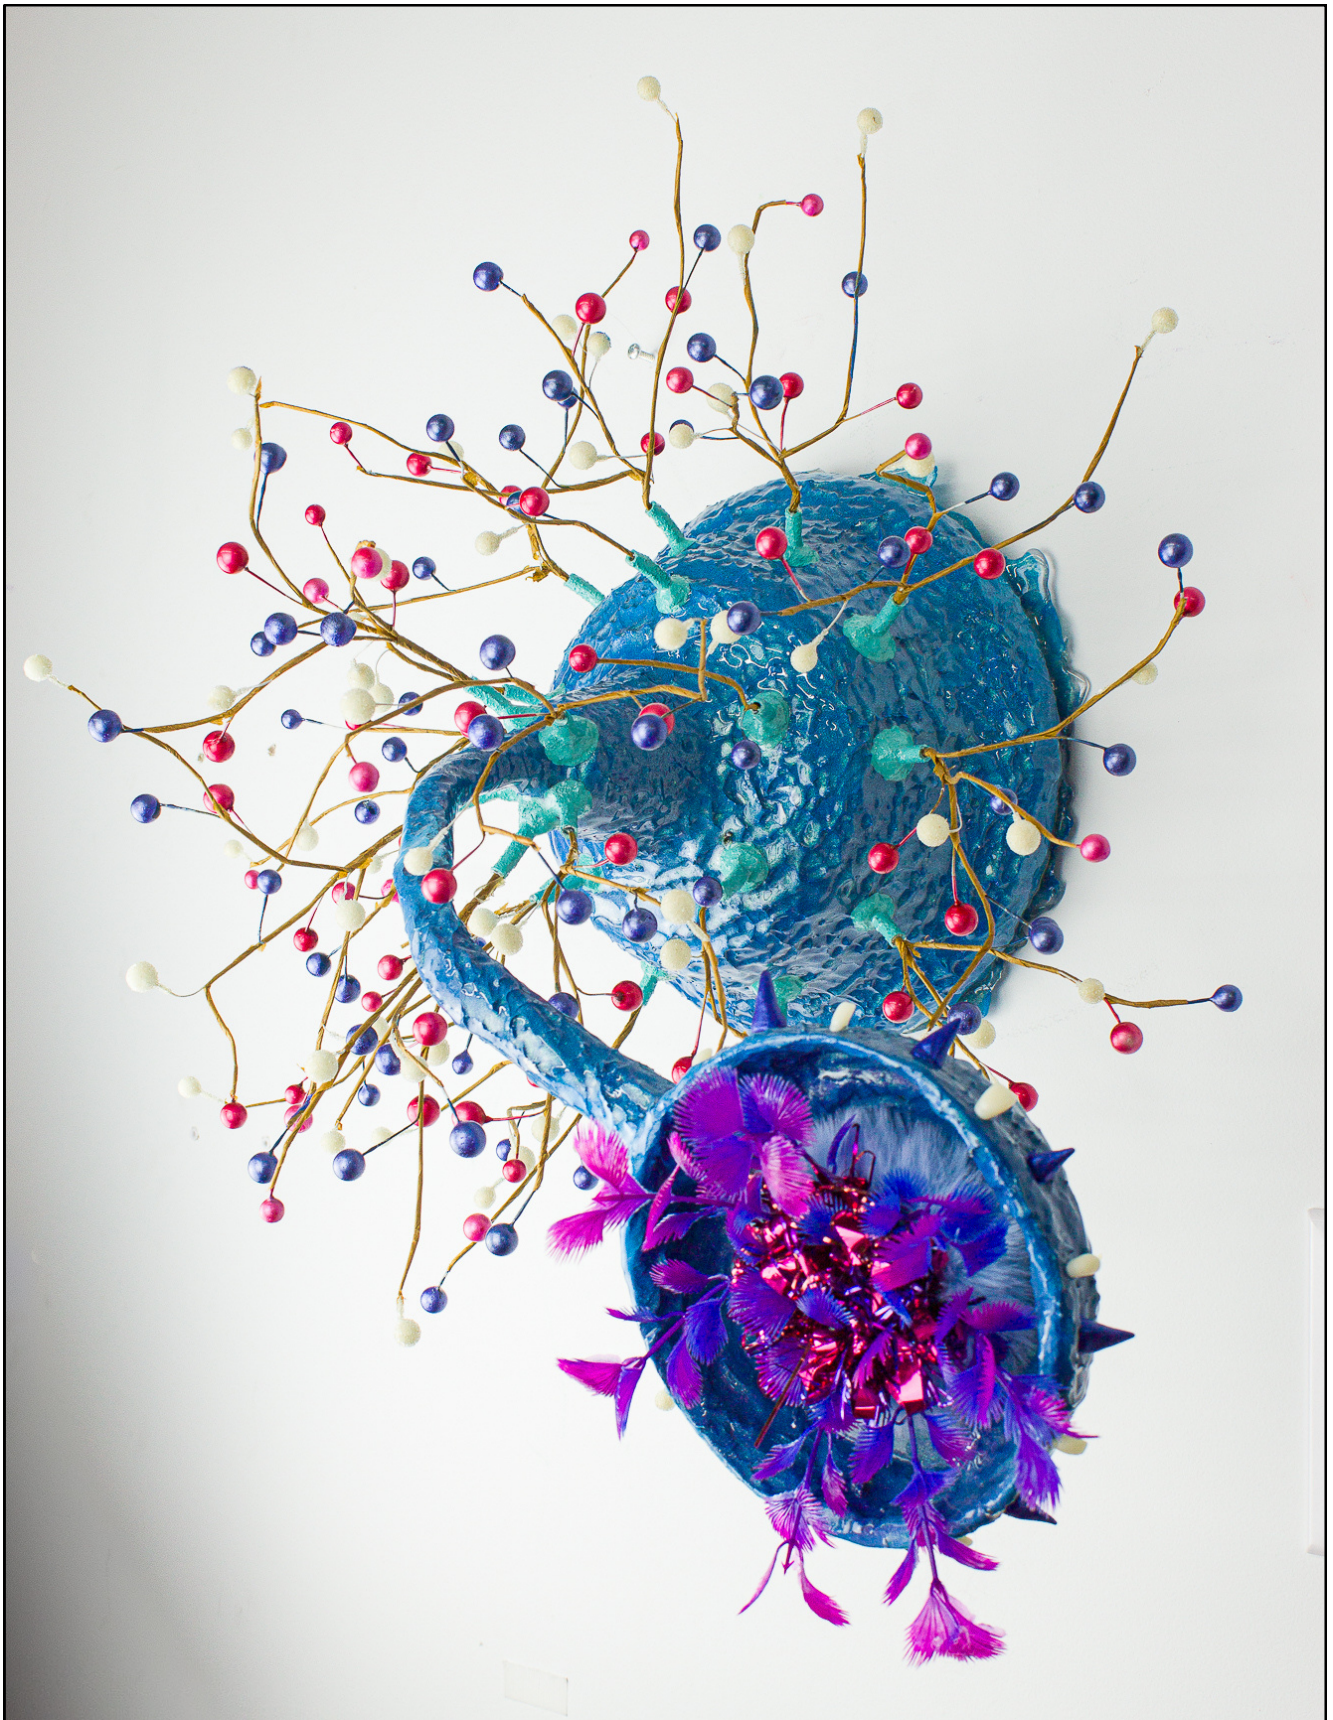

The Gravitospore Helixanima (Jungle Stalactites)

Behold the Gravitospore Helixanima, the suspended sentinel of the Eternal Jungle. This gentle being dances across the skies, looping and coiling in an ongoing performance of grace and tranquility, a silent ode to the hidden blueprint of life.

Body: Like a DNA strand adrift in a petri dish of stardust, it spirals with grace and precision, its serpentine body studded with tiny spiky spores that hang delicately in the low gravity environment. Bathed in a glowing halo of ethereal luminescence, the Helixanima's jelly-like world is a slow-motion ballet of celestial bodies.

Superpower: The Helixanima is its inherent ability to influence gravity. Its DNA-like structure allows it to bend and twist the laws of physics within its immediate environment, creating a localized low-gravity zone around it. This ability gives the Helixanima unparalleled control over its movements, creating an illusion of effortless elegance that is nothing short of mesmerizing. A celestial artist painting with light and gravity, the Gravitospore Helixanima is a truly magnificent marvel of the Eternal Jungle.

HUNG

Echos of Eden

Fabric, poly-fil, faux fur, faux hair, acrylic

32" x 12" x 23"

\$420

Balancing Act in Bloom

25" x 15" x 17"

Resin, acrylic, epoxy, gypsum, paper clay, faux fauna, found objects