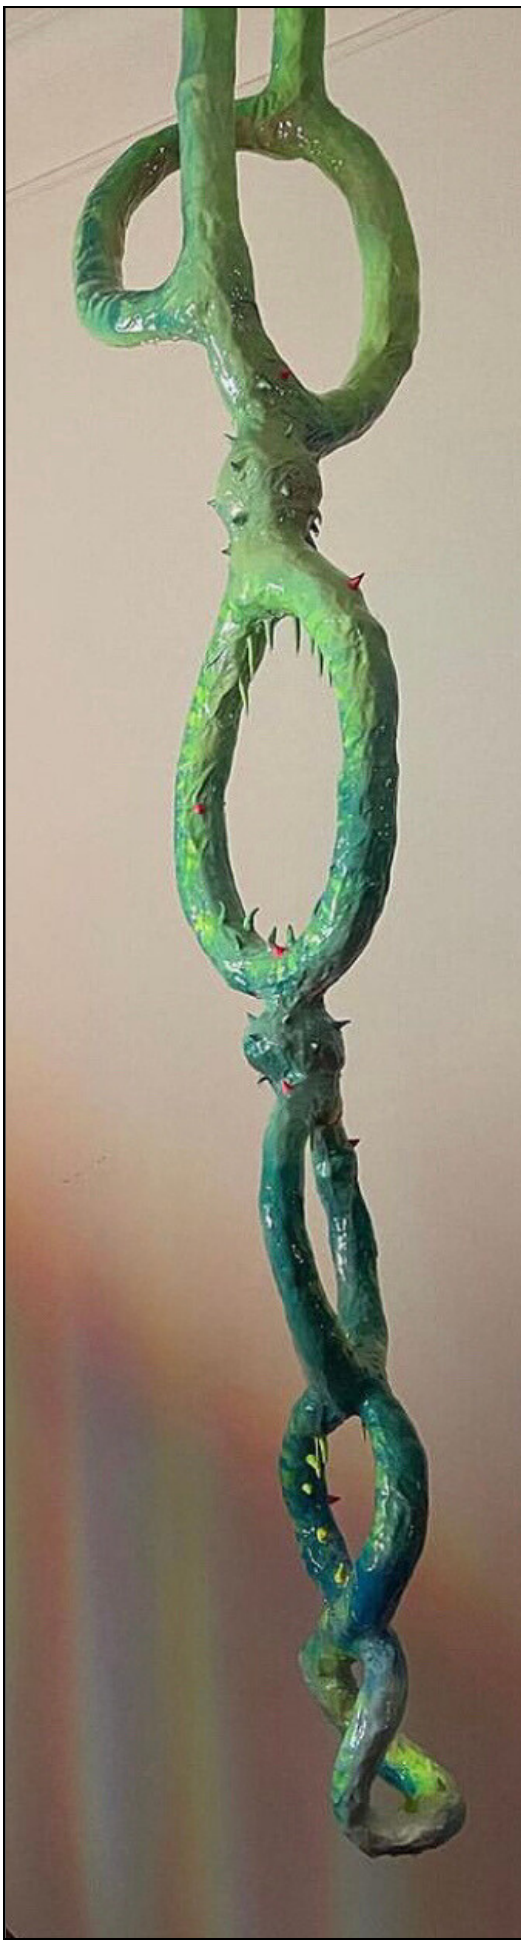

Welcome to a world where life dances in zero gravity, and DNA spirals loop to the beat of the cosmos. Be careful, though; the tempting, spiky spores aren't simply ornamental. They are repositories of this creature's essence, waiting to find a new host for propagation. Be mindful not to disrupt the gentle creature's tranquil rhythm as you navigate through the low-gravity environment of the jellylike world.

Gravitospore Helixanima - Gravity's Embrace

Resin, acrylic, epoxy, paper clay, faux foliage, faux fur

96" x 15" x 11"

inquire for purchase options

Gravitospore Helixanima - Molten Moonlight

Resin, acrylic, epoxy, paper clay

80" x 14" x 7"

inquire for purchase options

Gravispore Helixanima - Liquid Lumina

Resin, acrylic, epoxy, paper clay

84" x 16" x 8"

inquire for purchase options

out in the wild at Red Gate Gallery

Gravospore Helixanima - Hovering Harmony