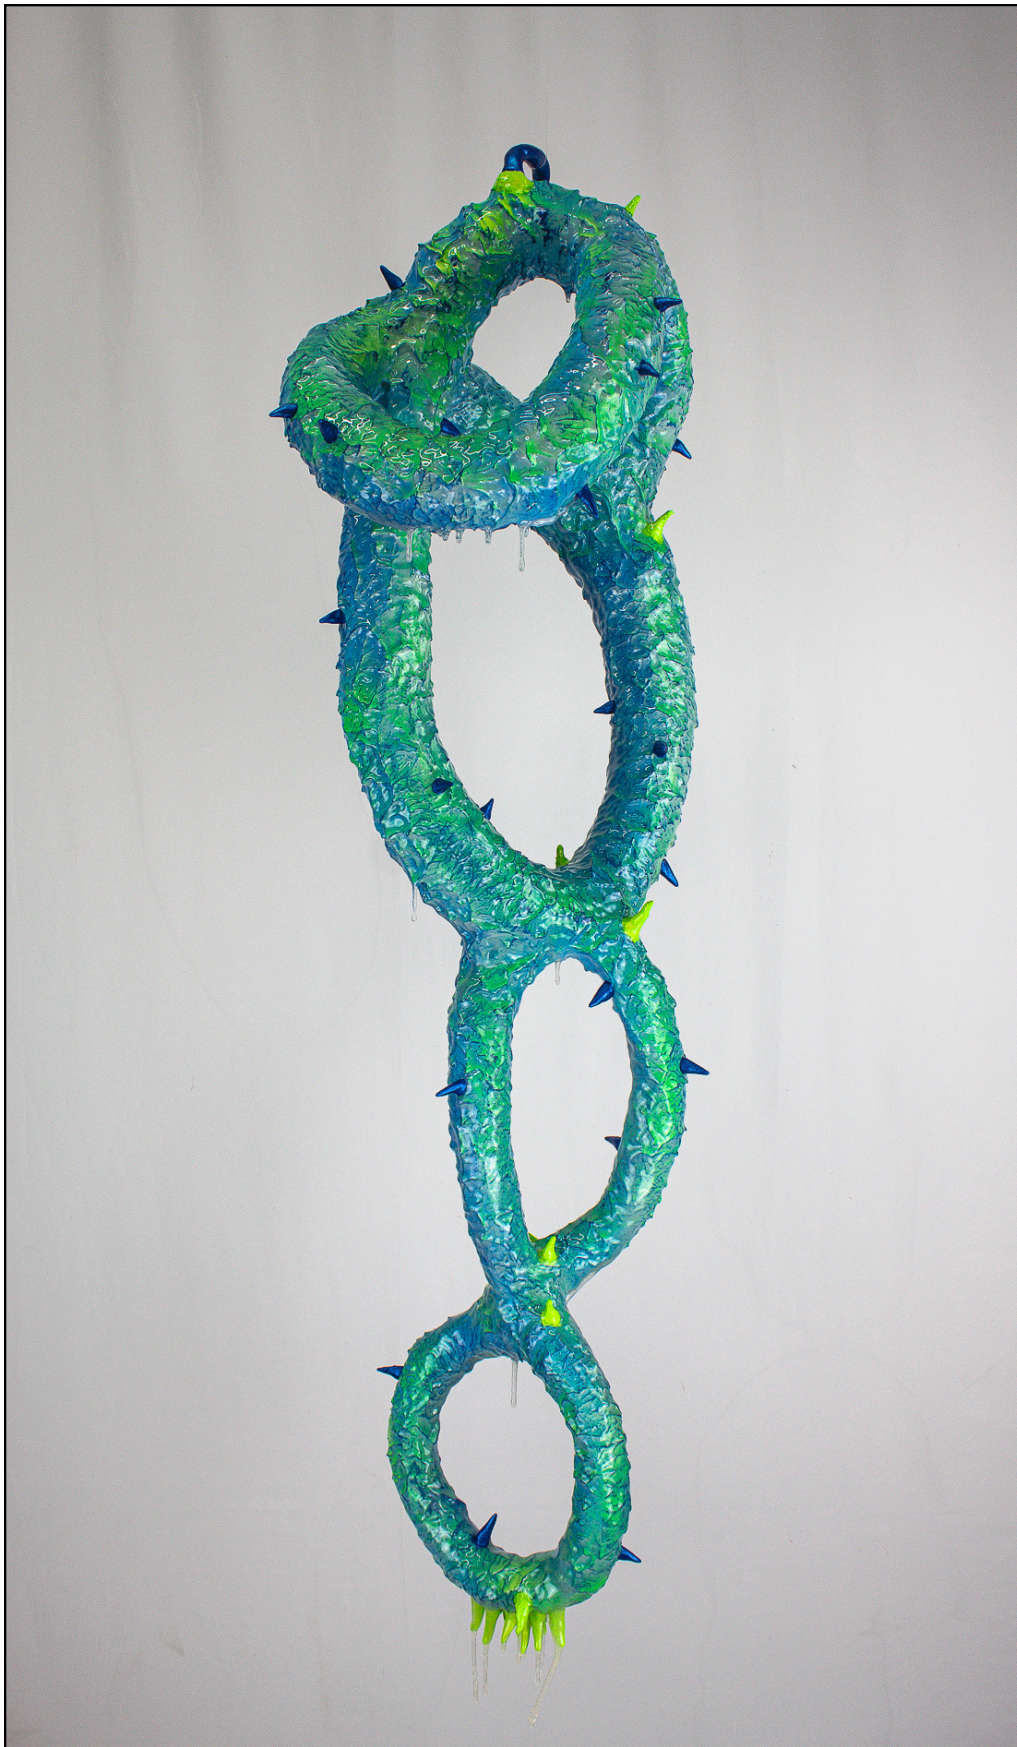

Gravitospore Helixanima - Ethereal Twist

Resin, acrylic, epoxy, paper clay

46" x 15" x 13"

inquire for purchase options