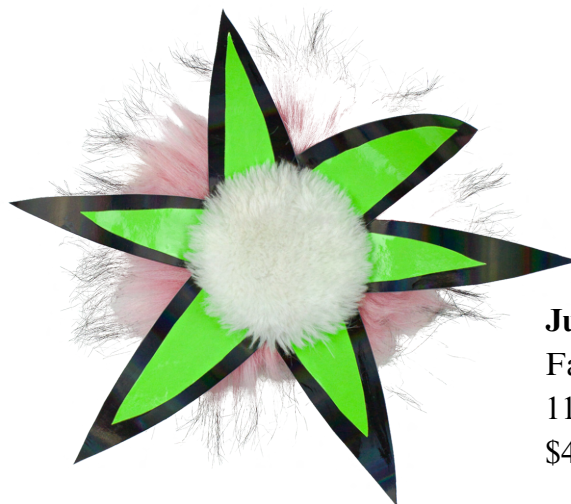

Jungle Bit - Wallflower 2
Faux fur, vinyl, fabric
11" x 11" x 1"
$45