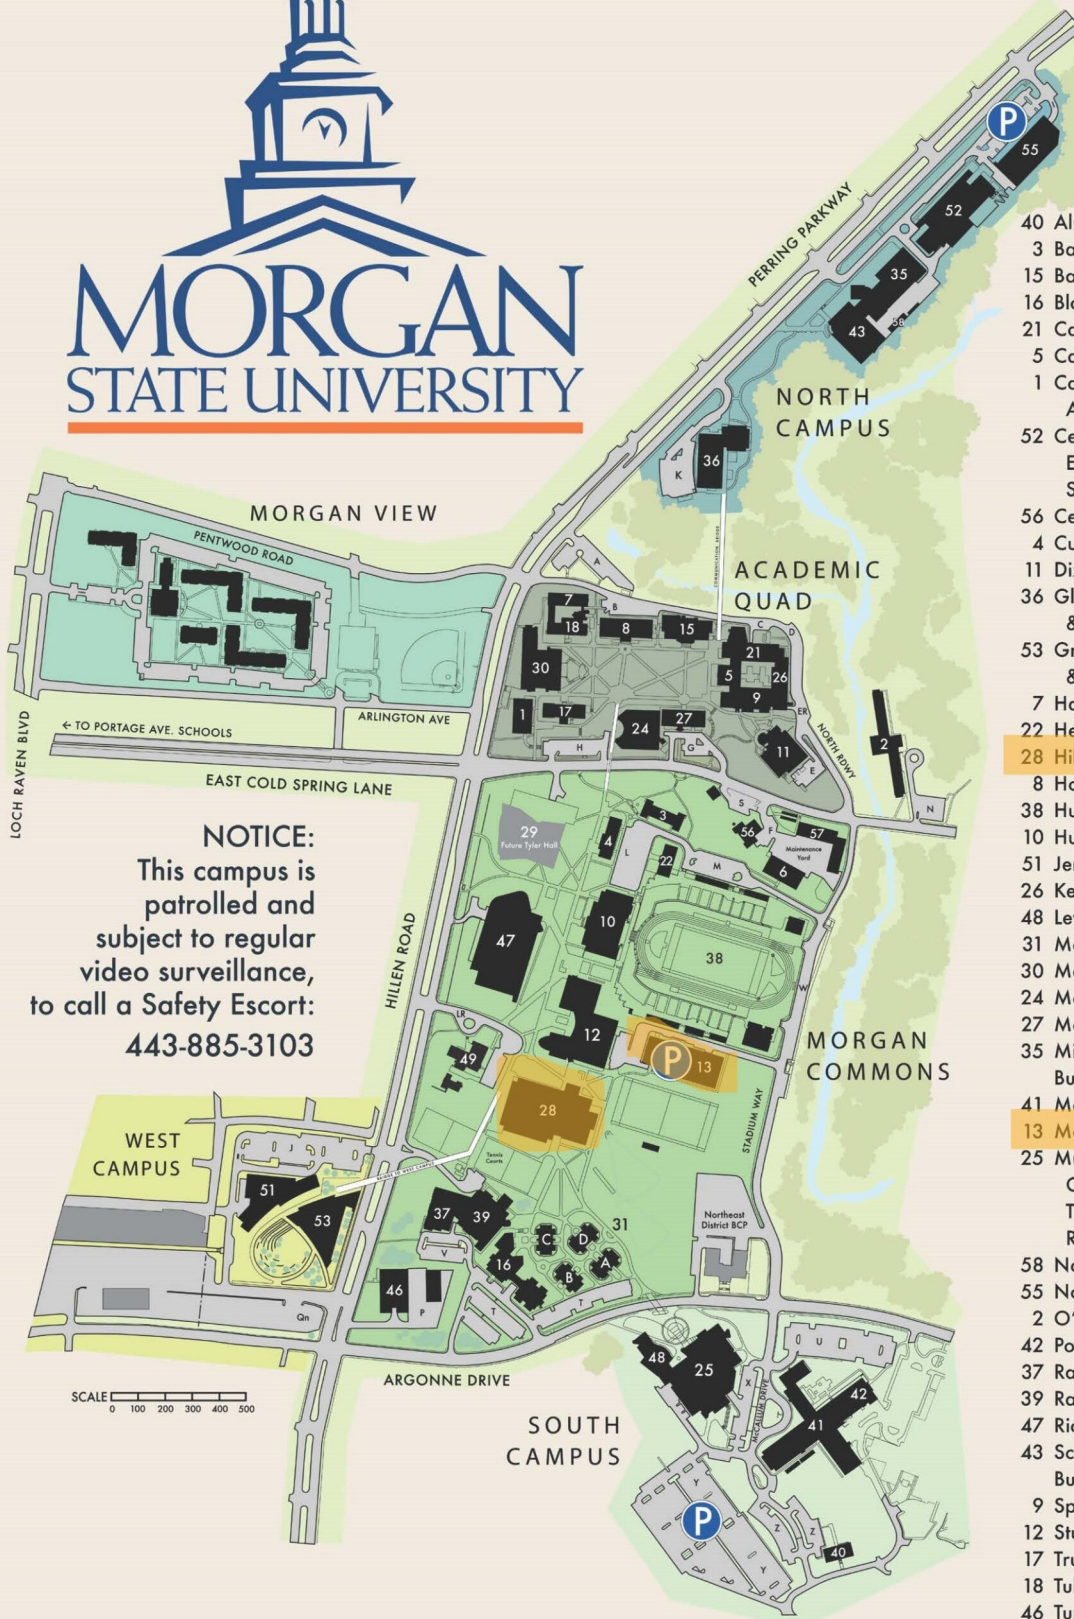

MORGAN STATE UNIVERSITY

NOTICE:
This campus is patrolled and subject to regular video surveillance, to call a Safety Escort: 443-885-3103

- 40 Alumni House
- 3 Baldwin Hall
- 15 Banneker Hall
- 16 Blount Towers
- 21 Calloway Hall
- 5 Carnegie Hall
- 1 Carter-Grant-Wilson Administration Bldg
- 52 Center for the Built Environment & Infrastructure Studies (CBEIS)
- 56 Central Heating Plant
- 4 Cummings House
- 11 Dixon Science Center
- 36 Global Journalism & Communication
- 53 Graves School of Business & Management
- 7 Harper House
- 22 Health Center
- 28 Hill Field House
- 8 Holmes Hall
- 38 Hughes Stadium
- 10 Hurt Gymnasium
- 51 Jenkins Hall
- 26 Key Hall
- 48 Lewis Museum of Art
- 31 Marshall Apartments
- 30 Martin D. Jenkins Building
- 24 McKeldin Center
- 27 McMechen Hall
- 35 Mitchell Engineering Building
- 41 Montebello Center
- 13 Morgan Commons Garage
- 25 Murphy Fine Arts Center
Gilliam Concert Hall
Turpin-Lamb Theatre
Recital Hall
- 58 North Chiller Plant
- 55 North Campus Garage
- 2 O'Connell Hall
- 42 Post Office
- 37 Rawlings Dining Hall
- 39 Rawlings Residence
- 47 Richardson Library
- 43 Schaefer Engineering Building
- 9 Spencer Hall
- 12 Student Center
- 17 Truth Hall
- 18 Tubman House
- 46 Turner Armory
- 29 Tyler Hall (Future)
- 49 University Chapel
- 6 Washington Service Center
University Police Dept
- 57 WSC Service Annex